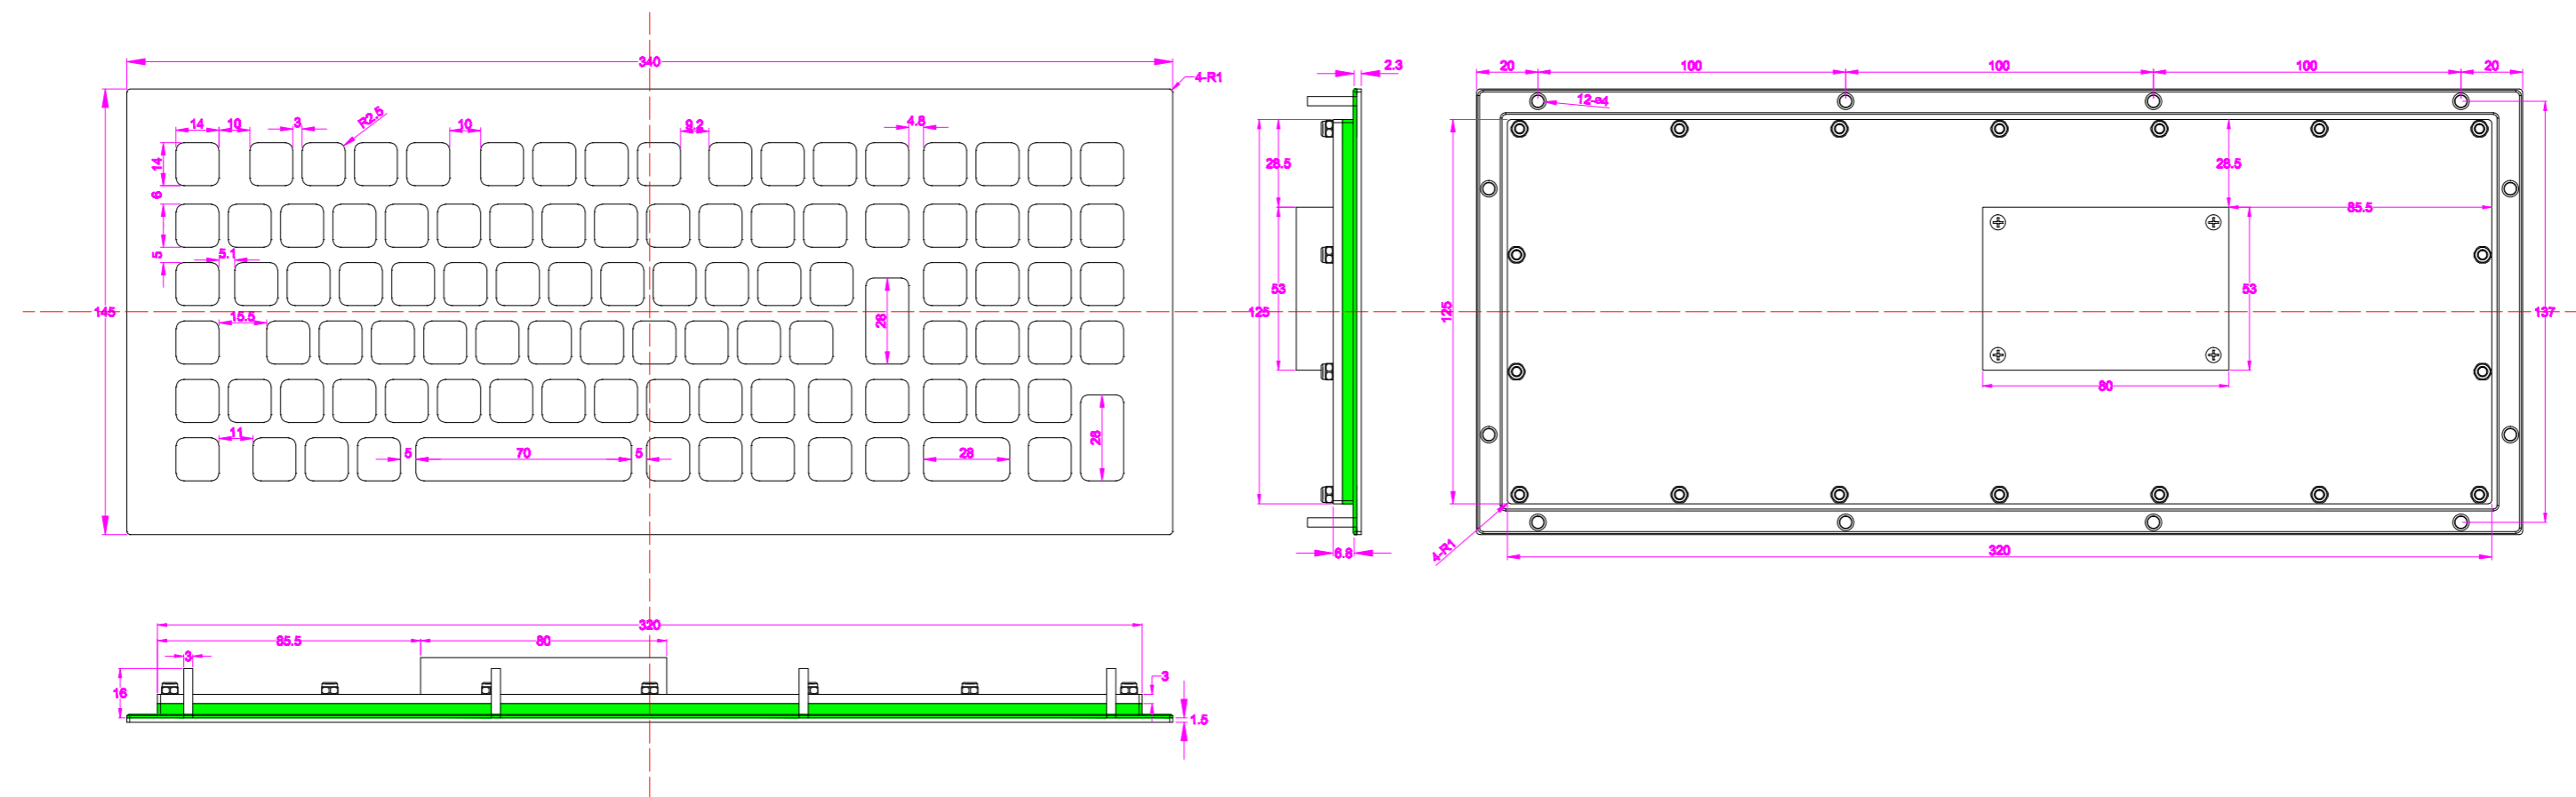

Date	Changes	REV
30.10.2018	Original	1.0

**AW-B340KP-FN-BT-DWP**