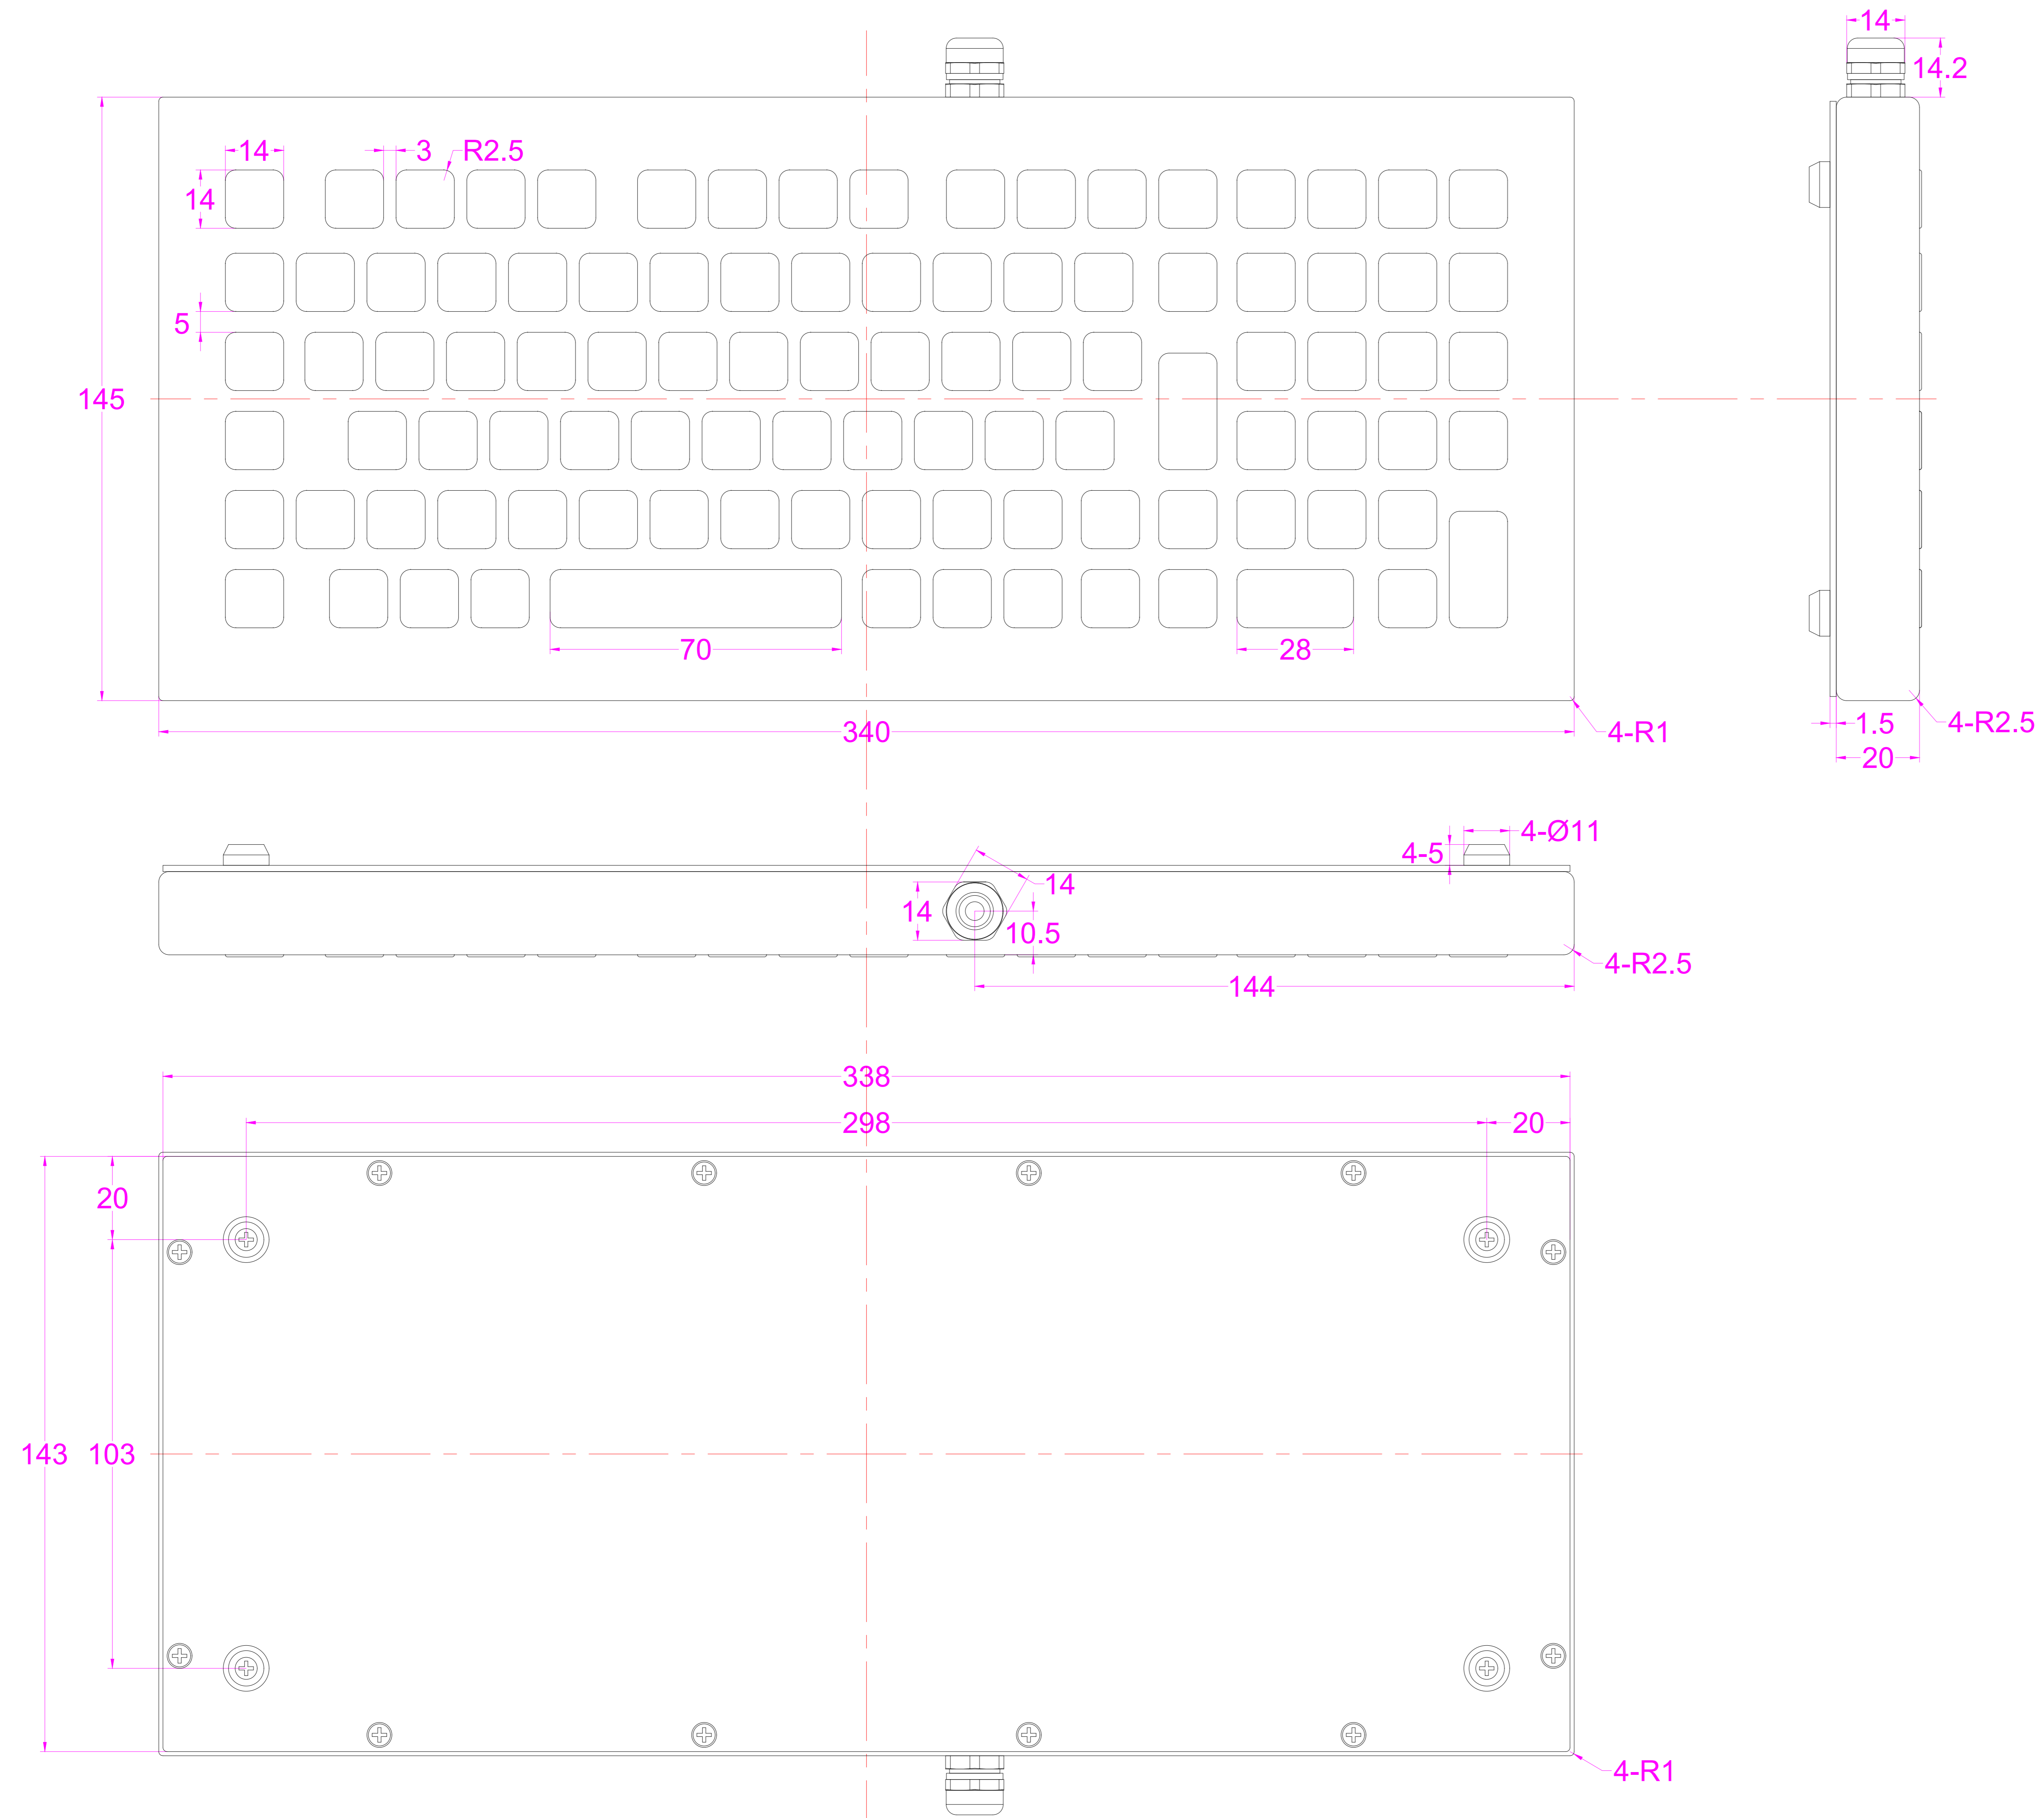

Date	Changes	REV
23.12.2020	Original	1.0

AW-B340KP-FN-DT-DWP