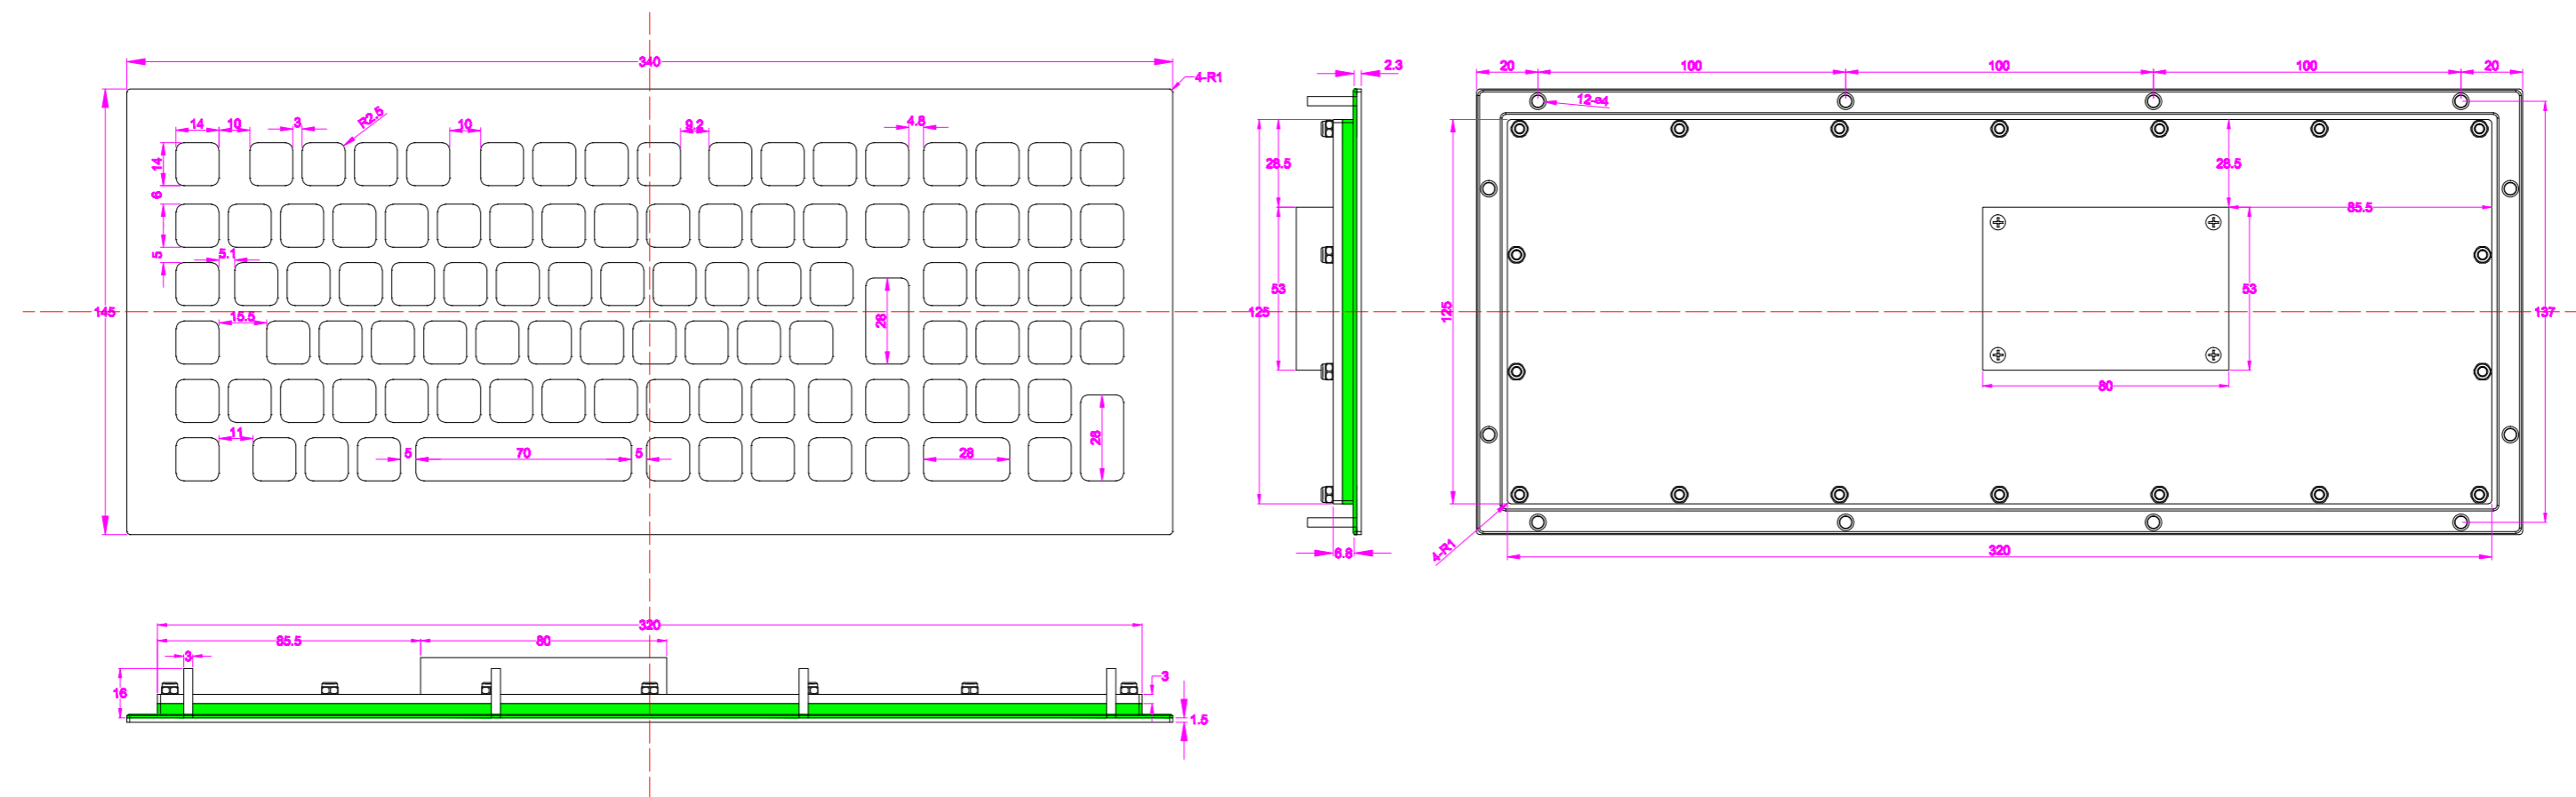

Date	Changes	REV
30.10.2018	Original	1.0

AW-B340KP-FN-DWP