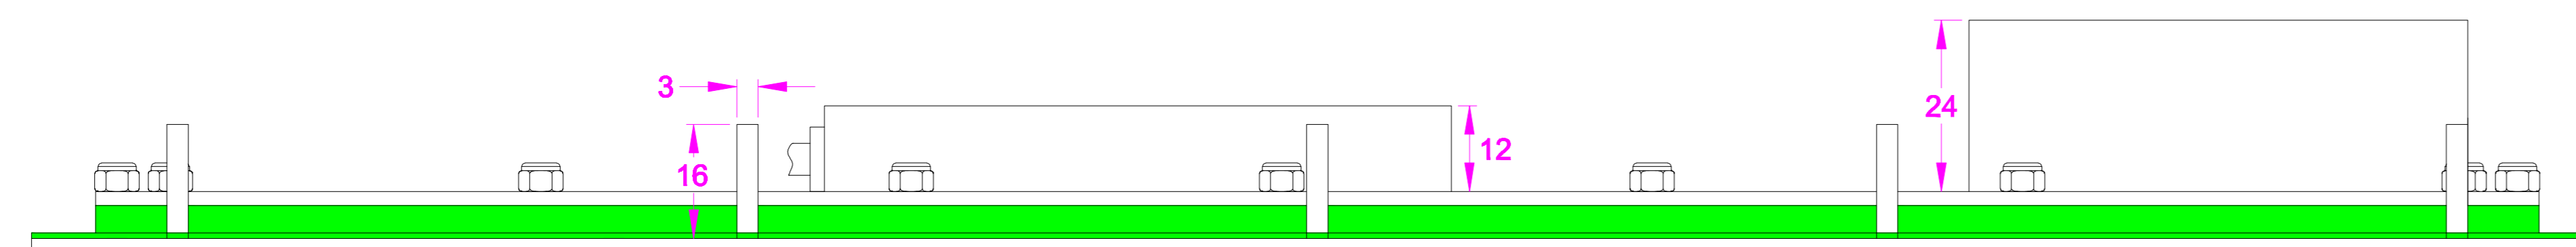

Date	Changes	REV
22.02.2019	Original	1.0

AW-B361TP-FN-BL-DWP