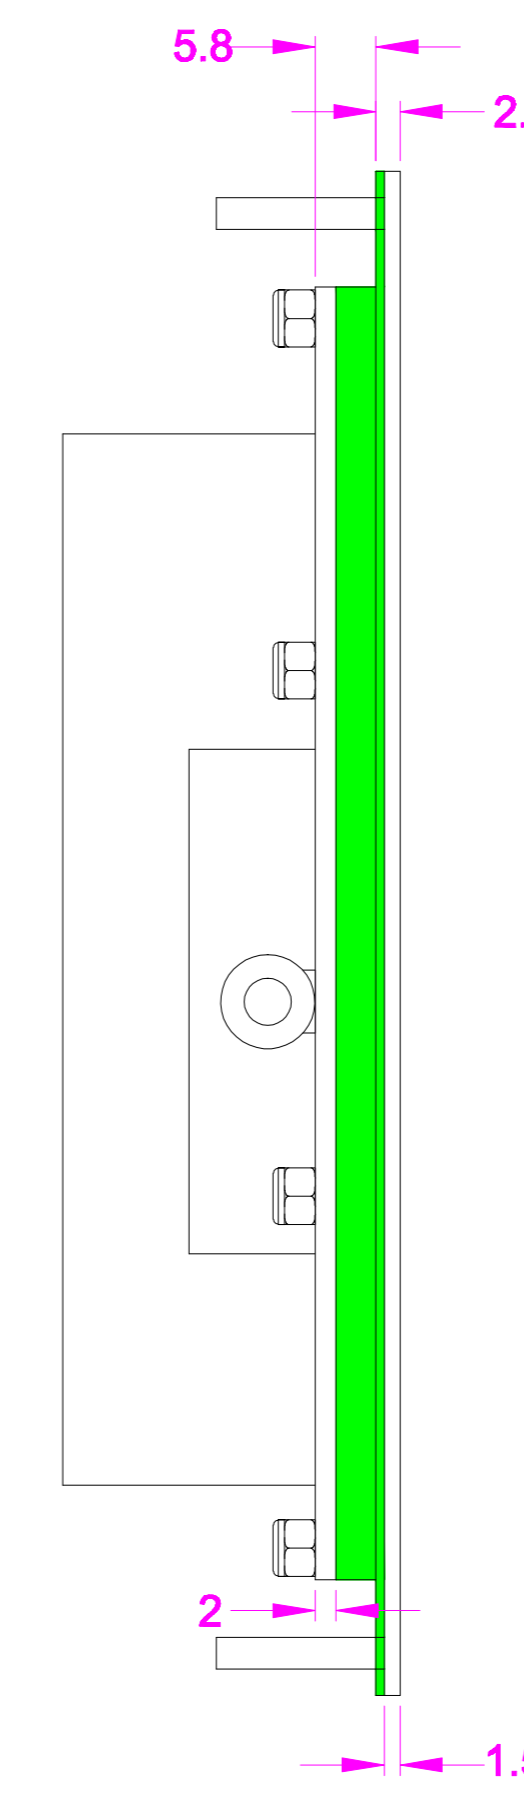

Date	Changes	REV
22.02.2019	Original	1.0

AW-B361TP-FN-BL-DWP