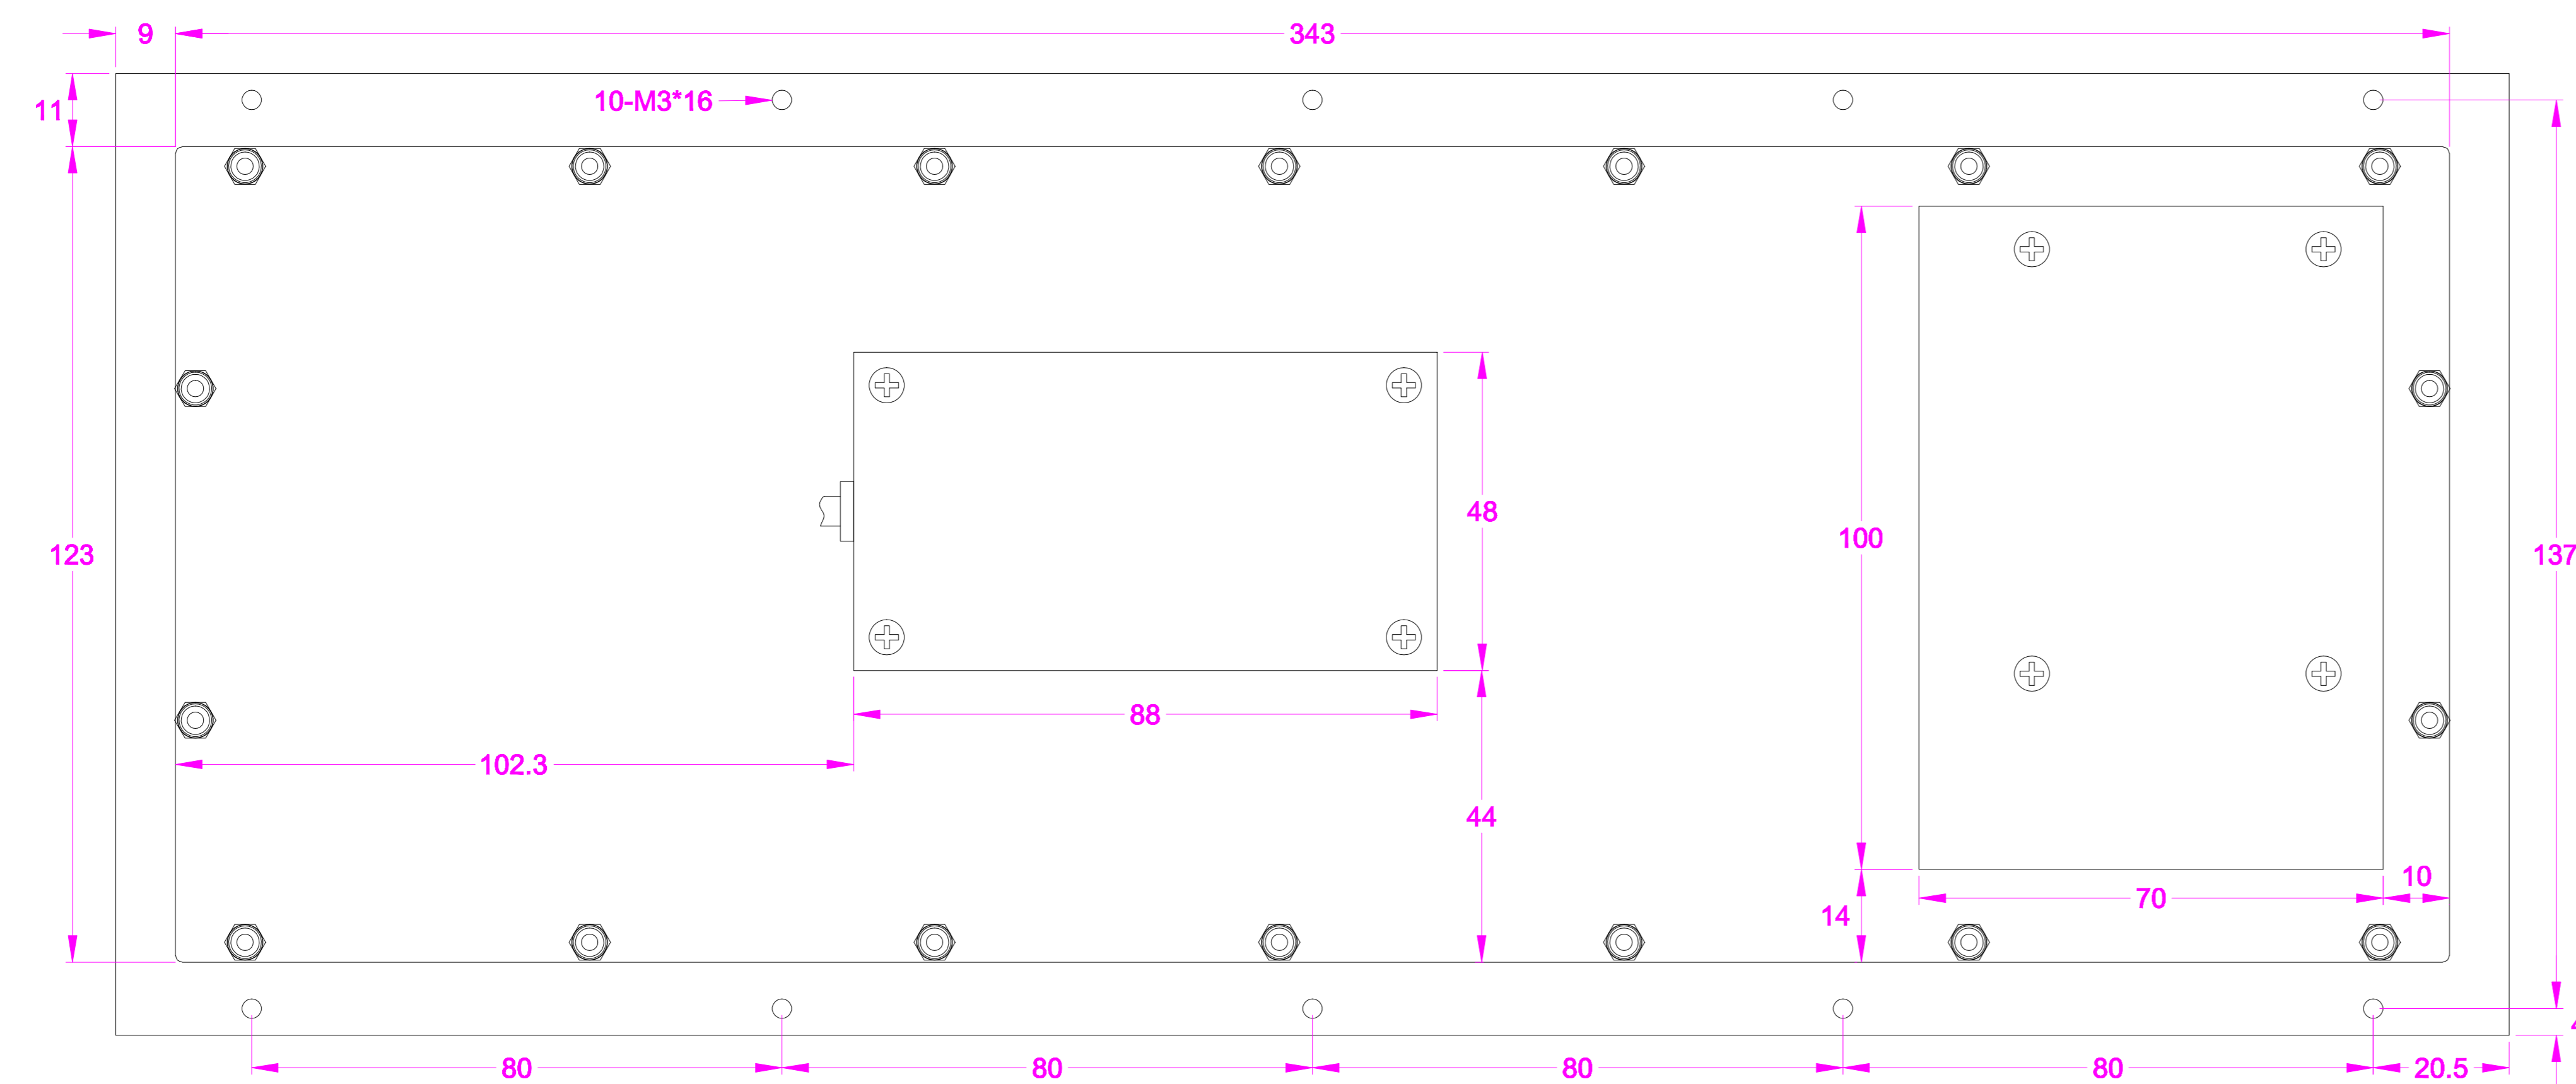

Date	Changes	REV
22.02.2019	Original	1.0

AW-B361TP-FN-BL-DWP