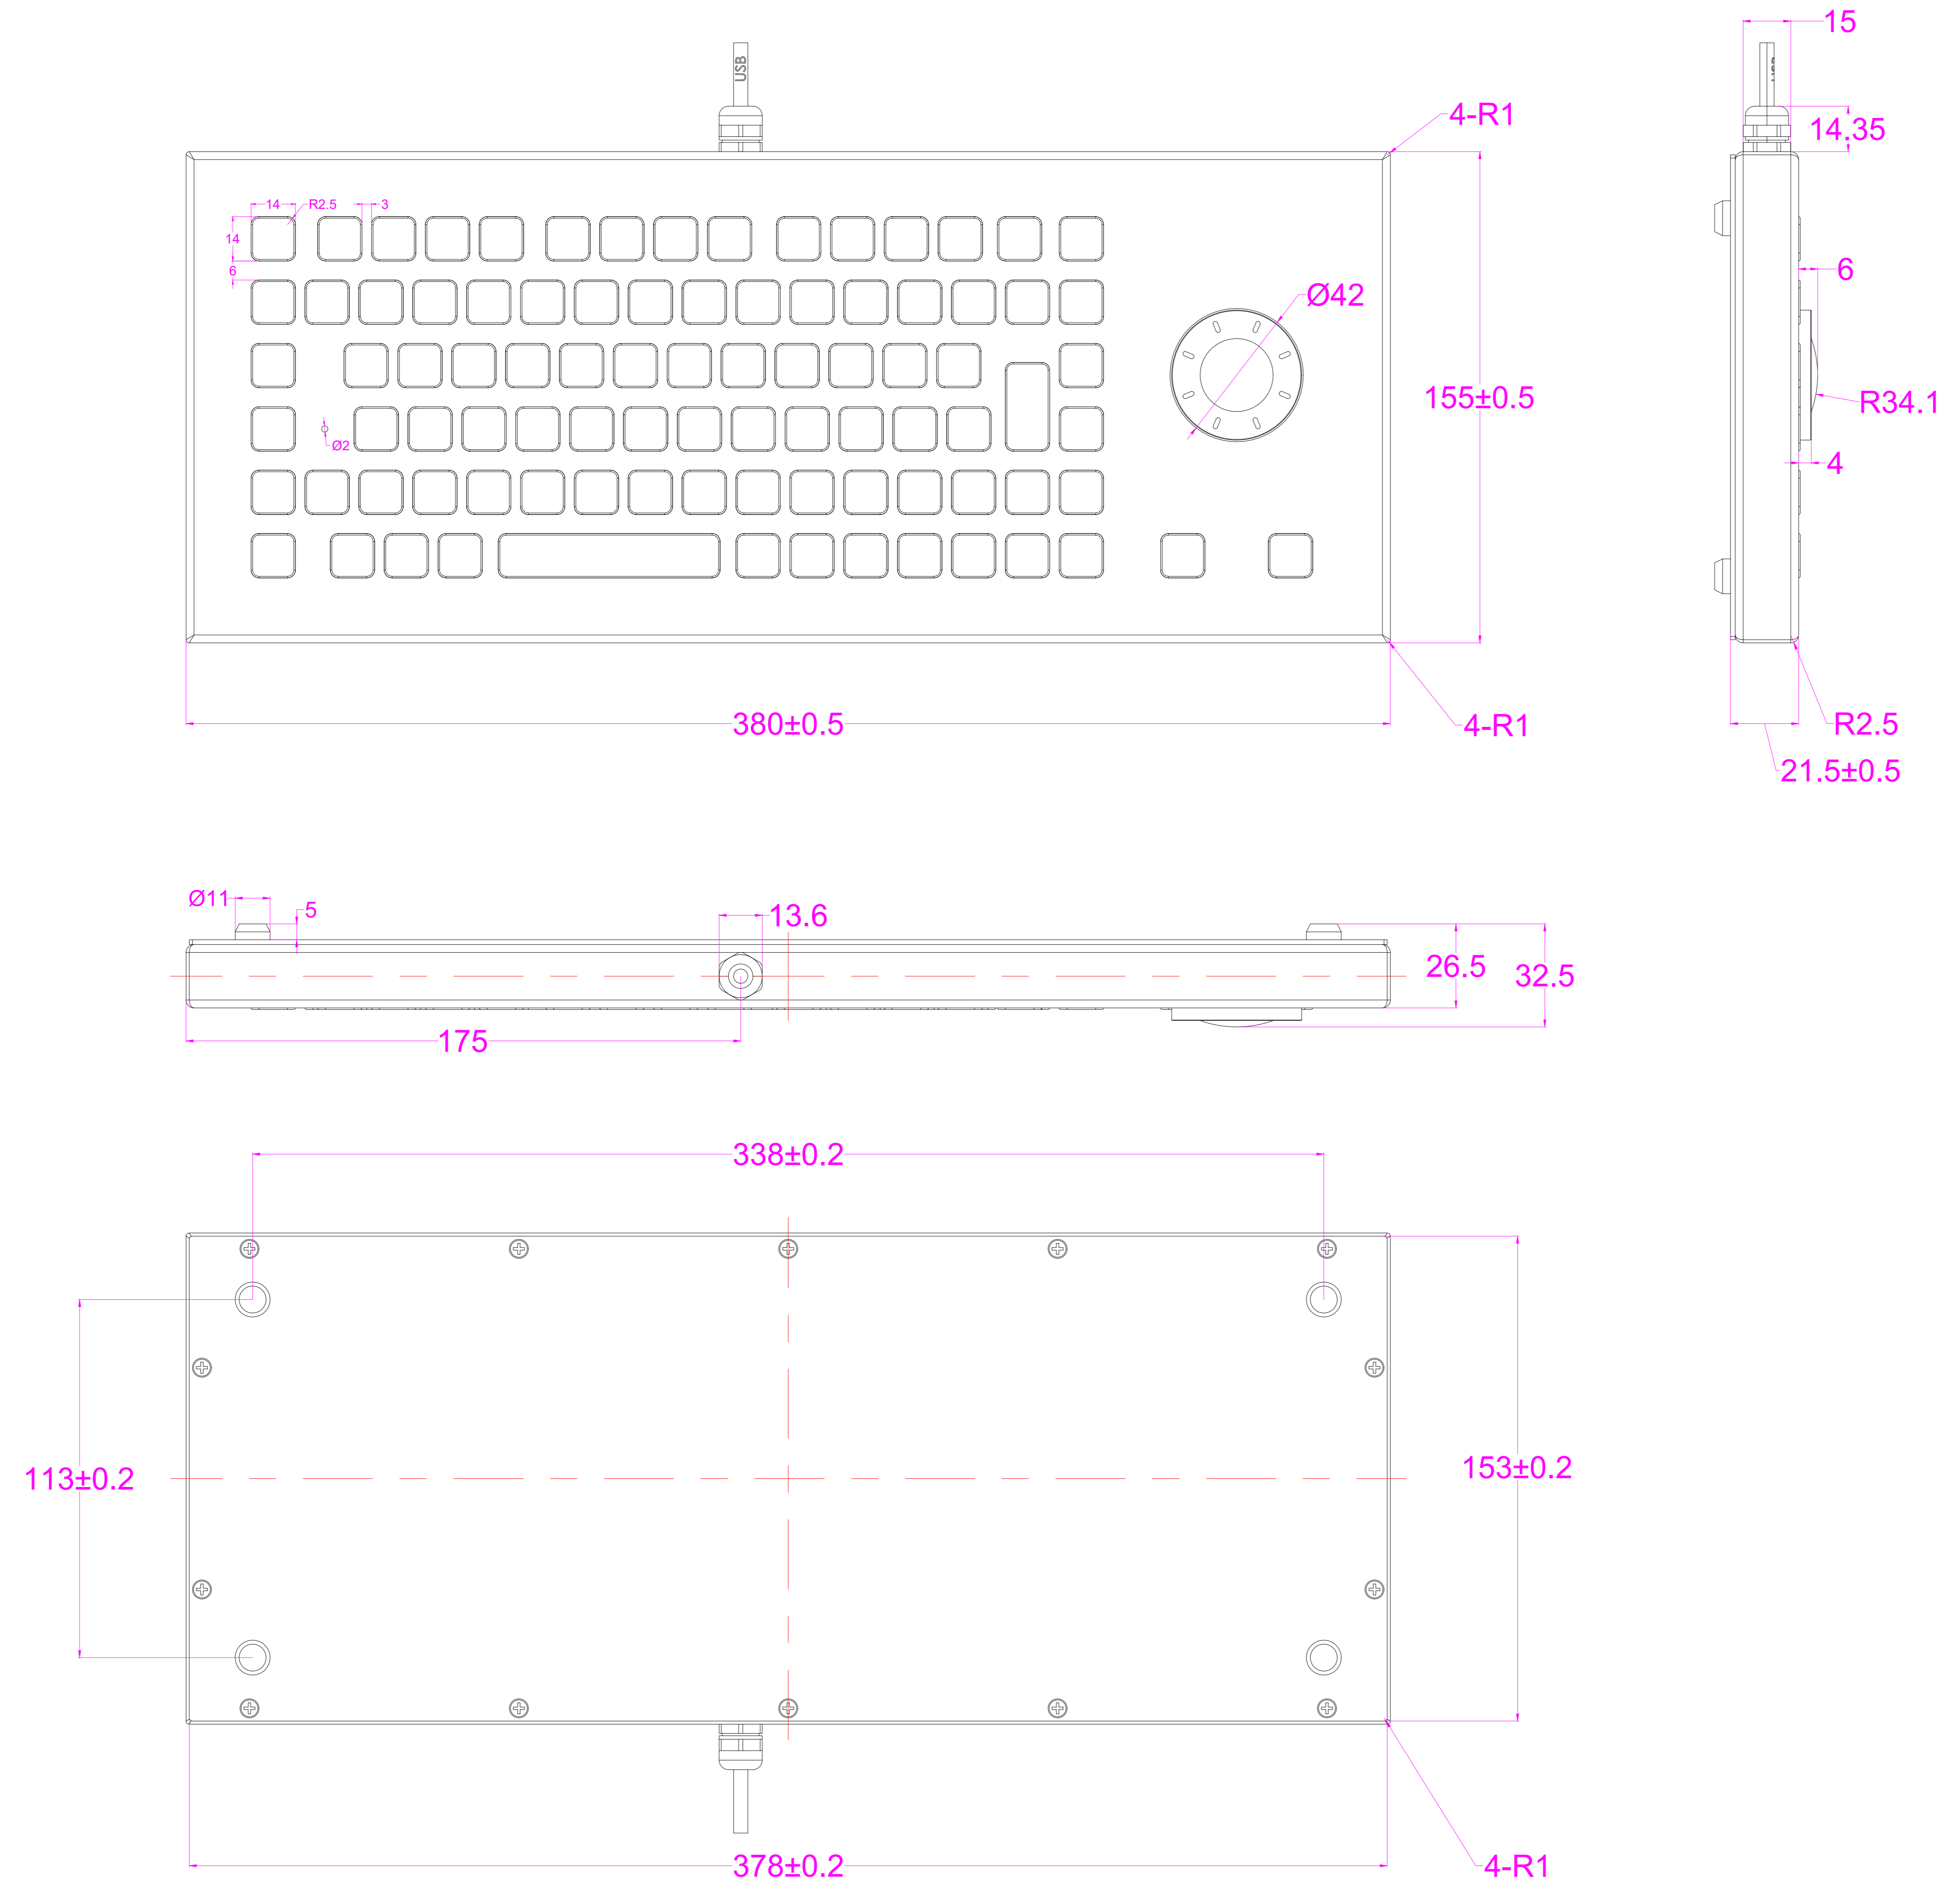

Date	Changes	REV
2023.04.04	Original	1.0

AW-B380DHP-FN-DT-DWP