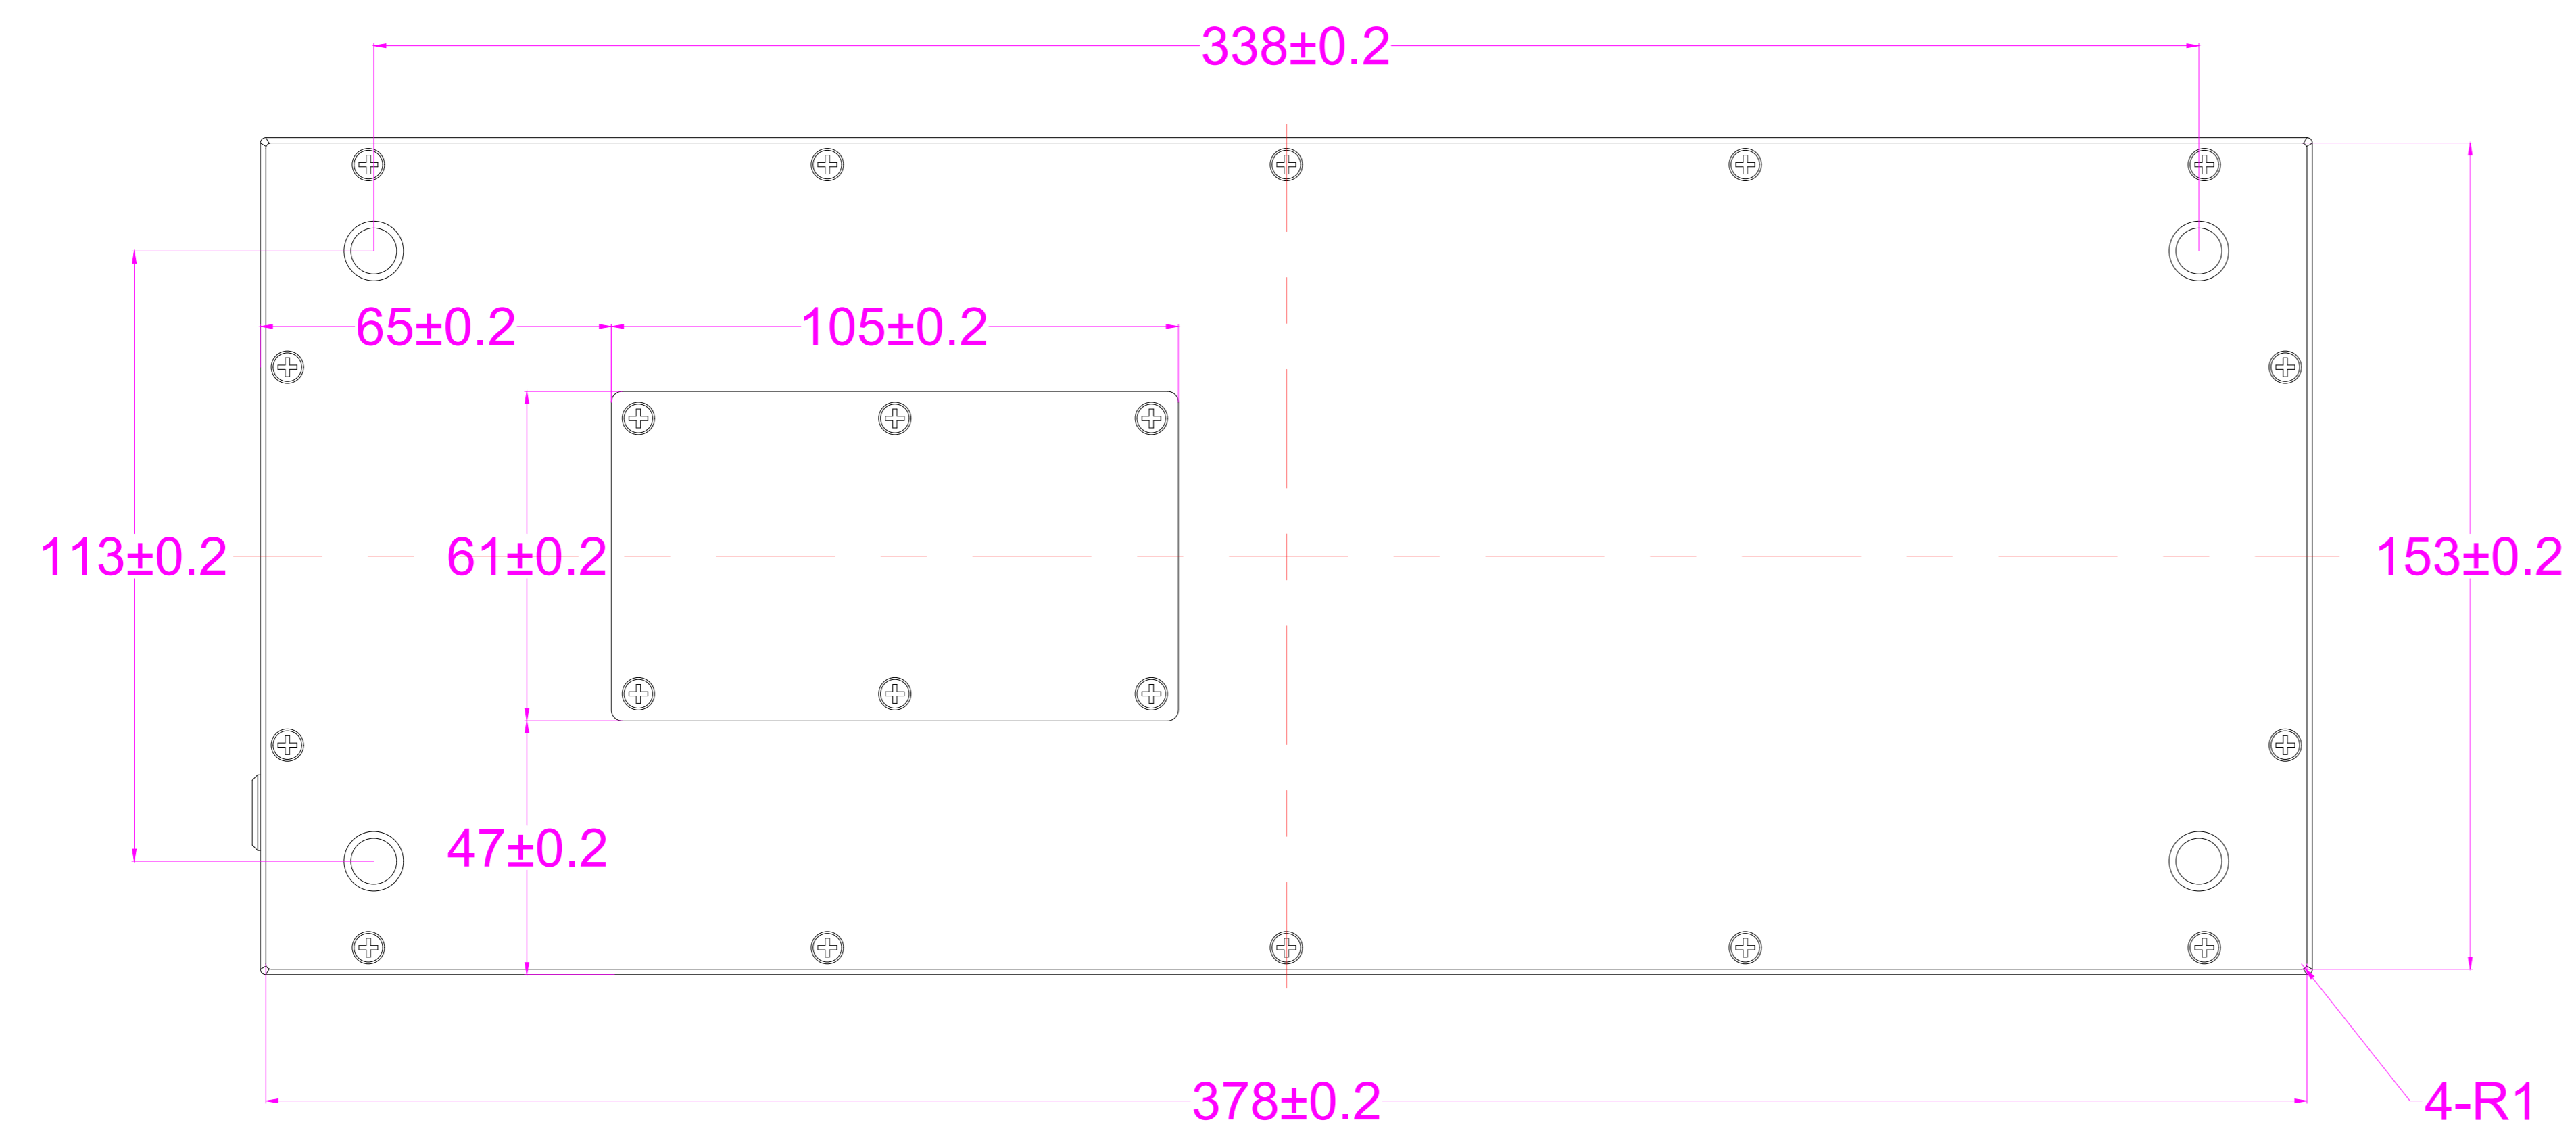

Date	Changes	REV
2023.04.04	Original	1.0

AW-B380TP-FN-DT-DWP-2