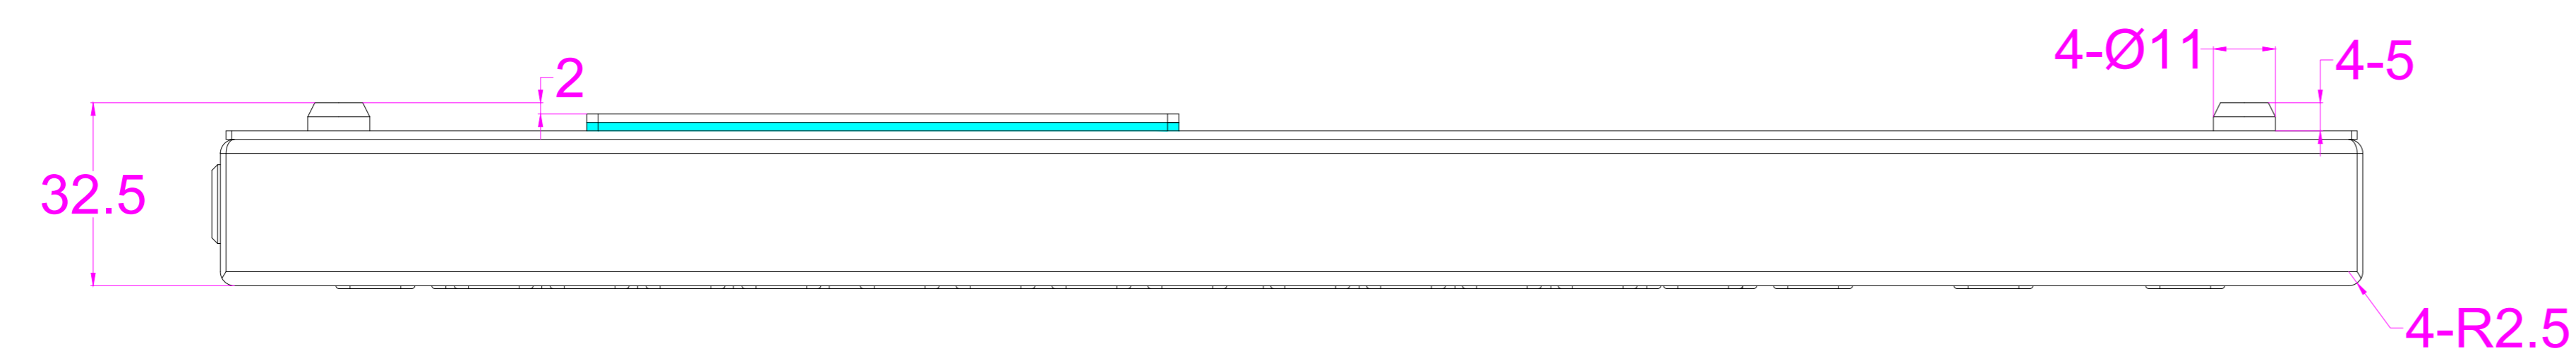

Date	Changes	REV
2023.04.04	Original	1.0

AW-B380TP-FN-DT-DWP-2