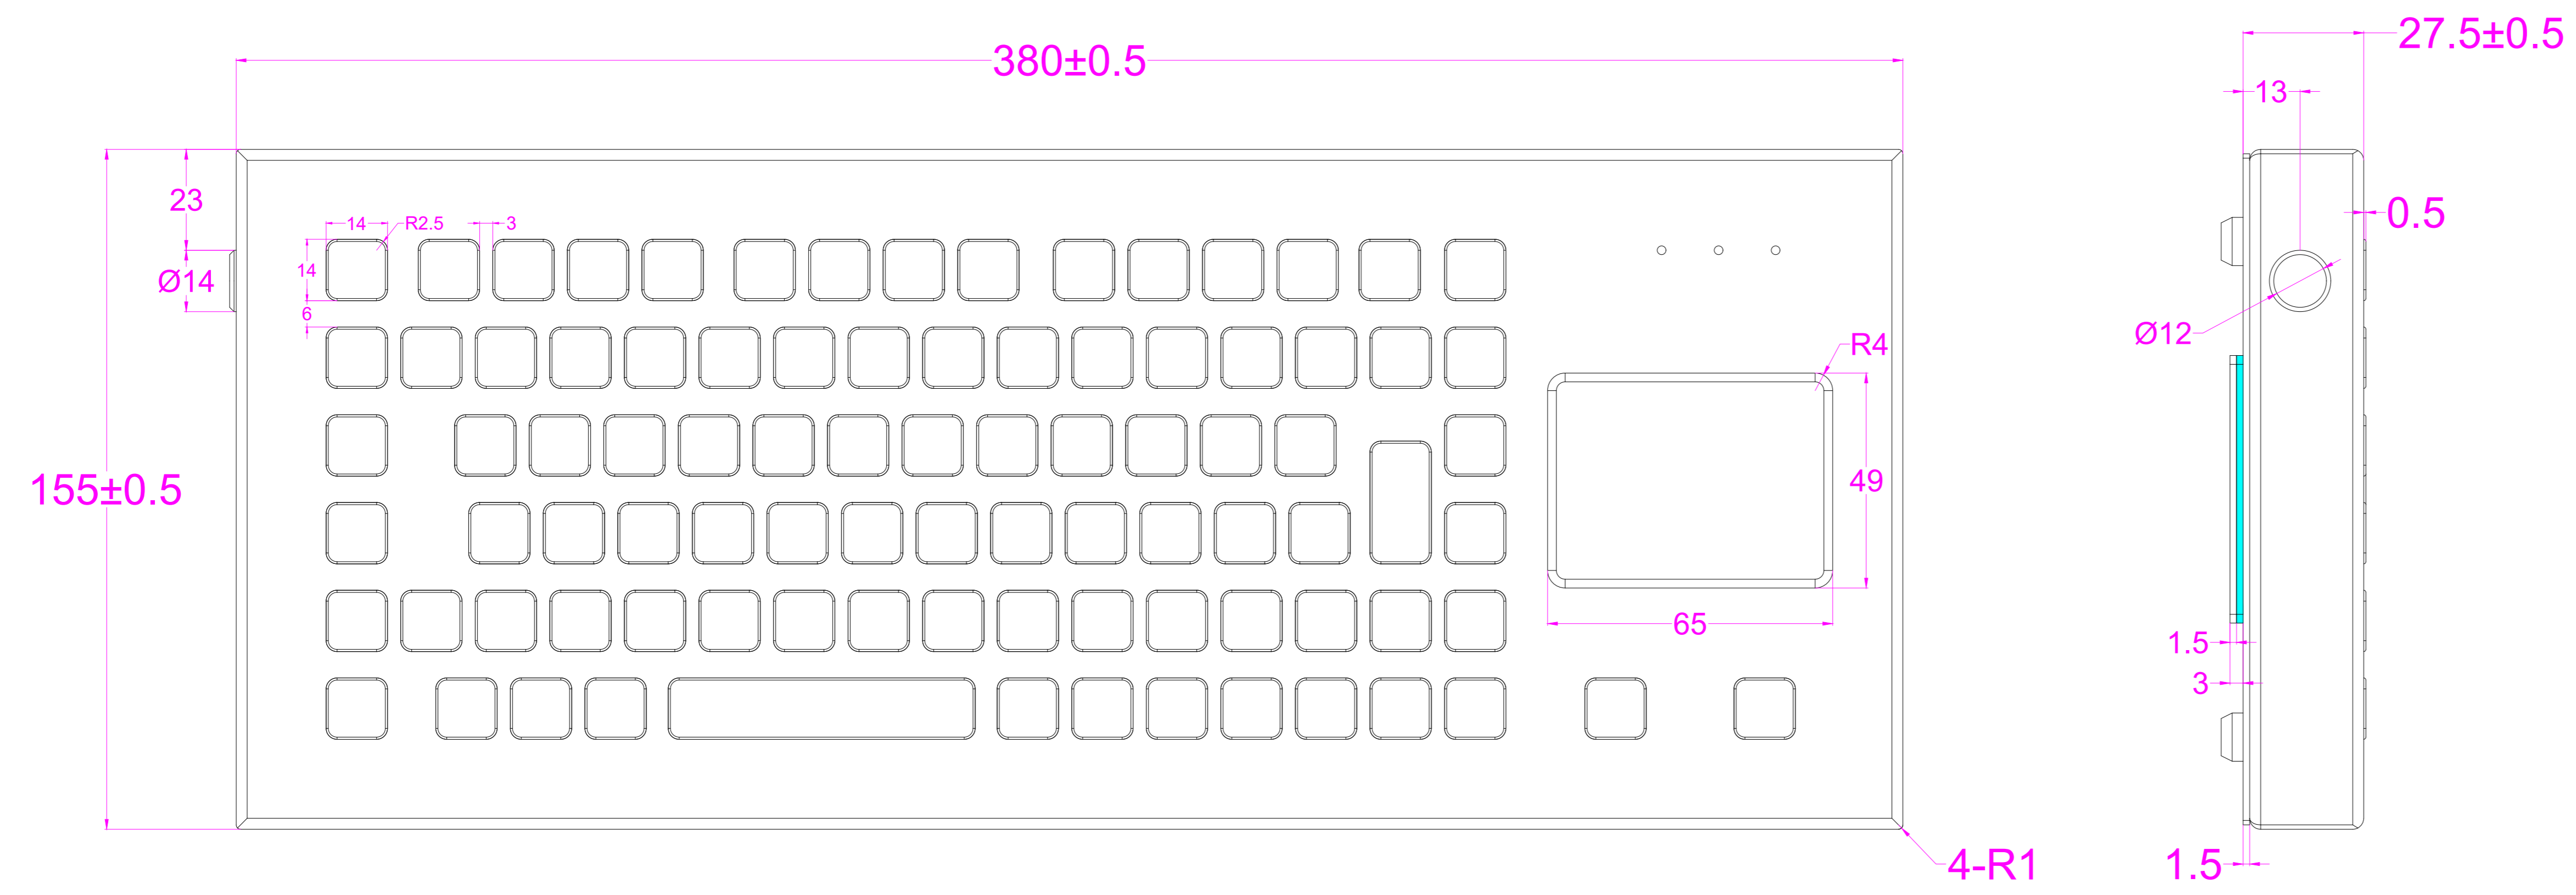

Date	Changes	REV
2023.04.04	Original	1.0

AW-B380TP-FN-DT-DWP-2