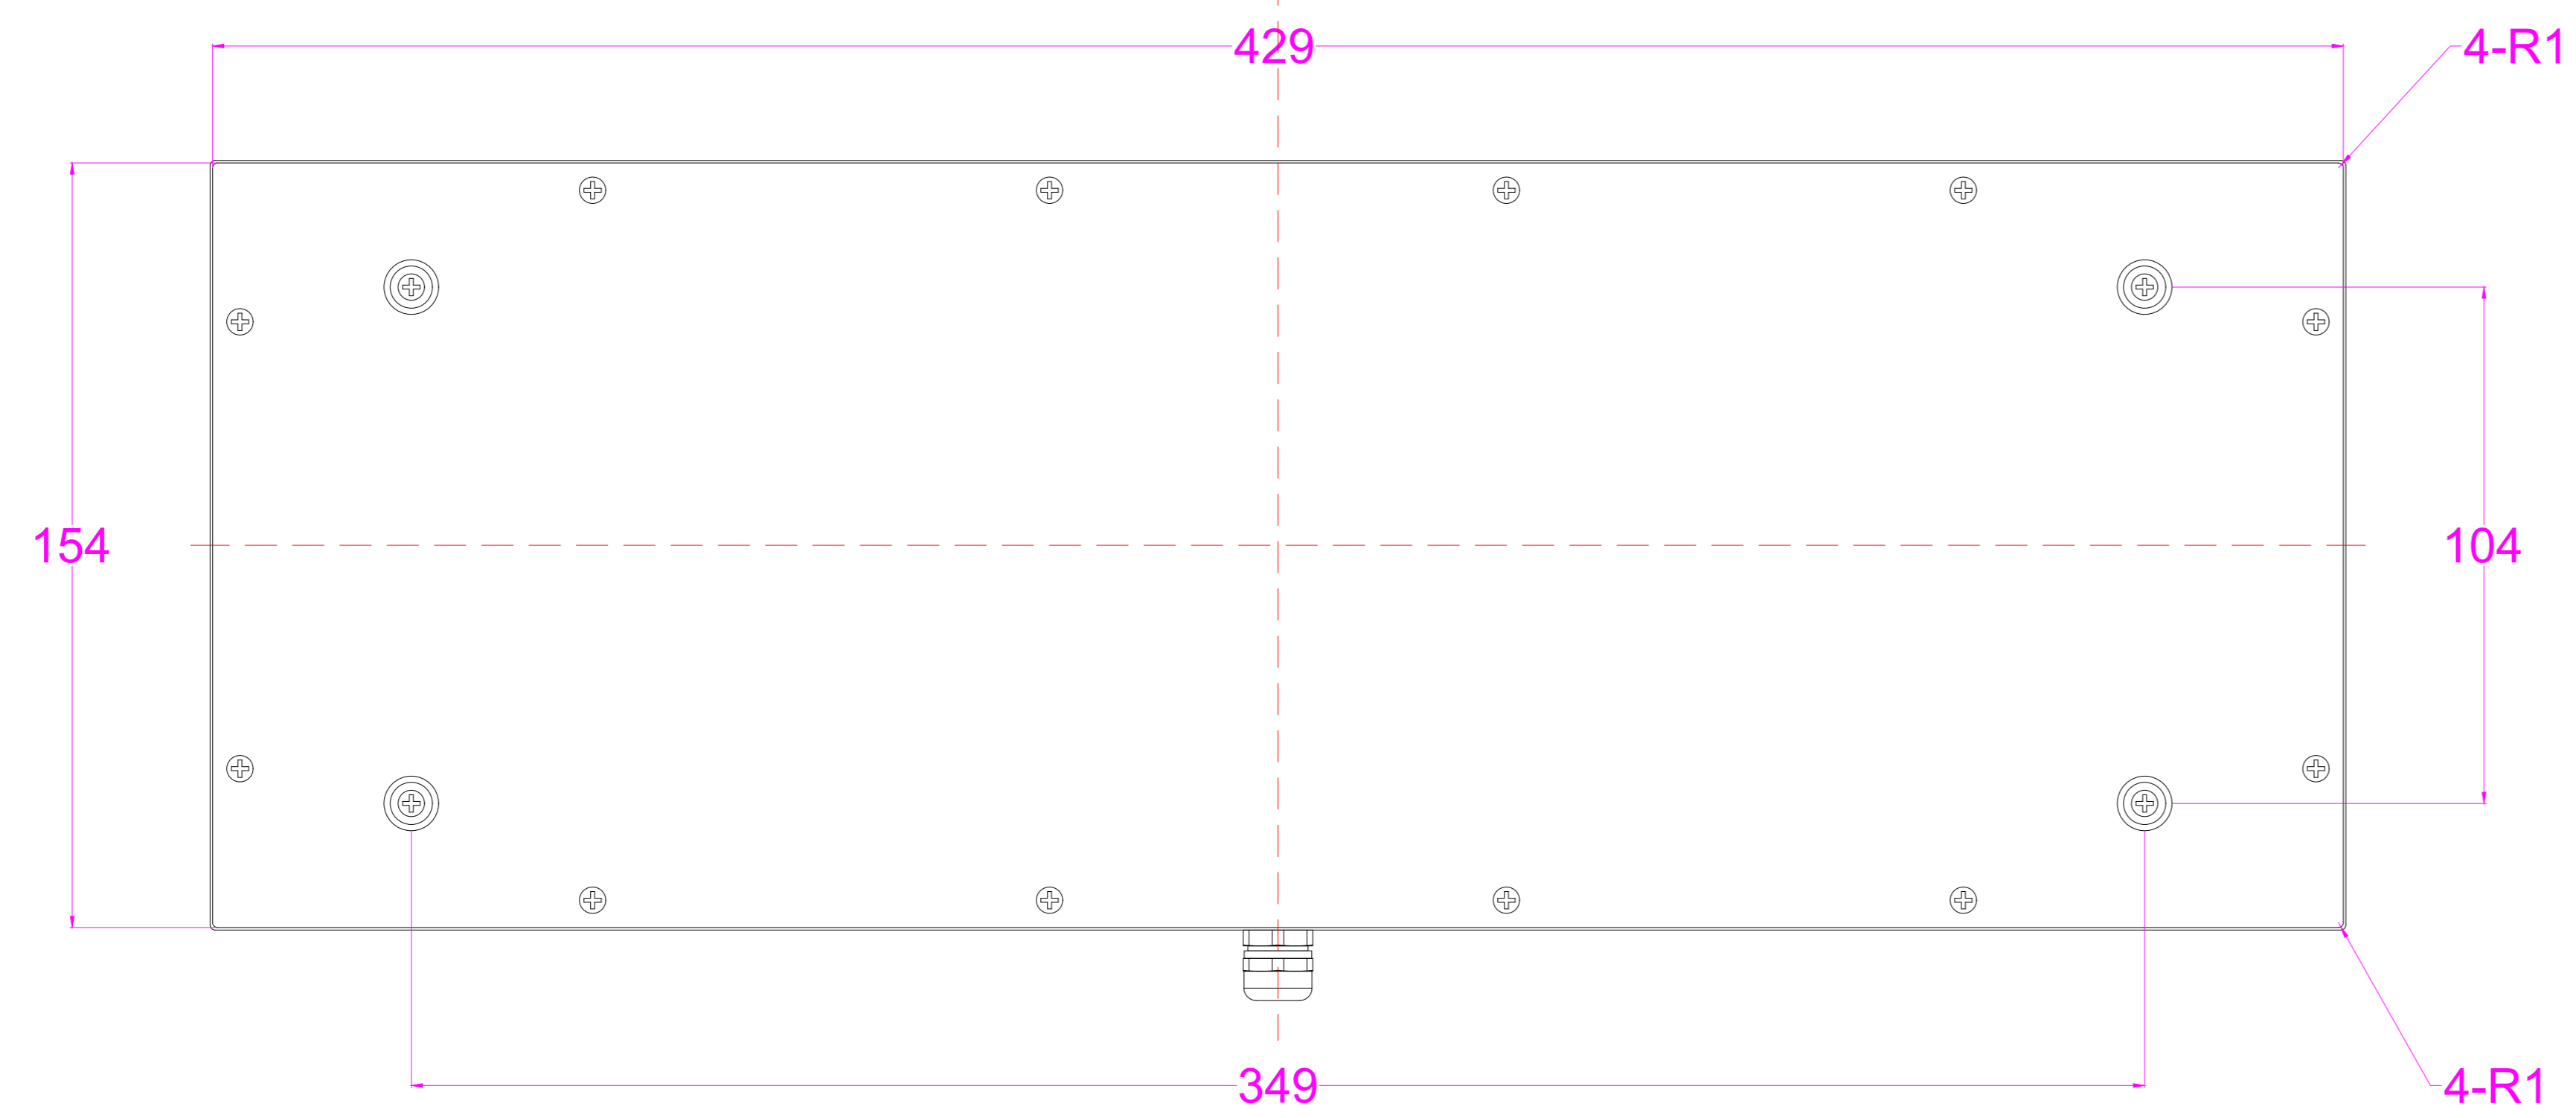

Date	Changes	REV
2021.12.28	Original	1.0

AW-B420-OTB-KP-FN-DT-DWP