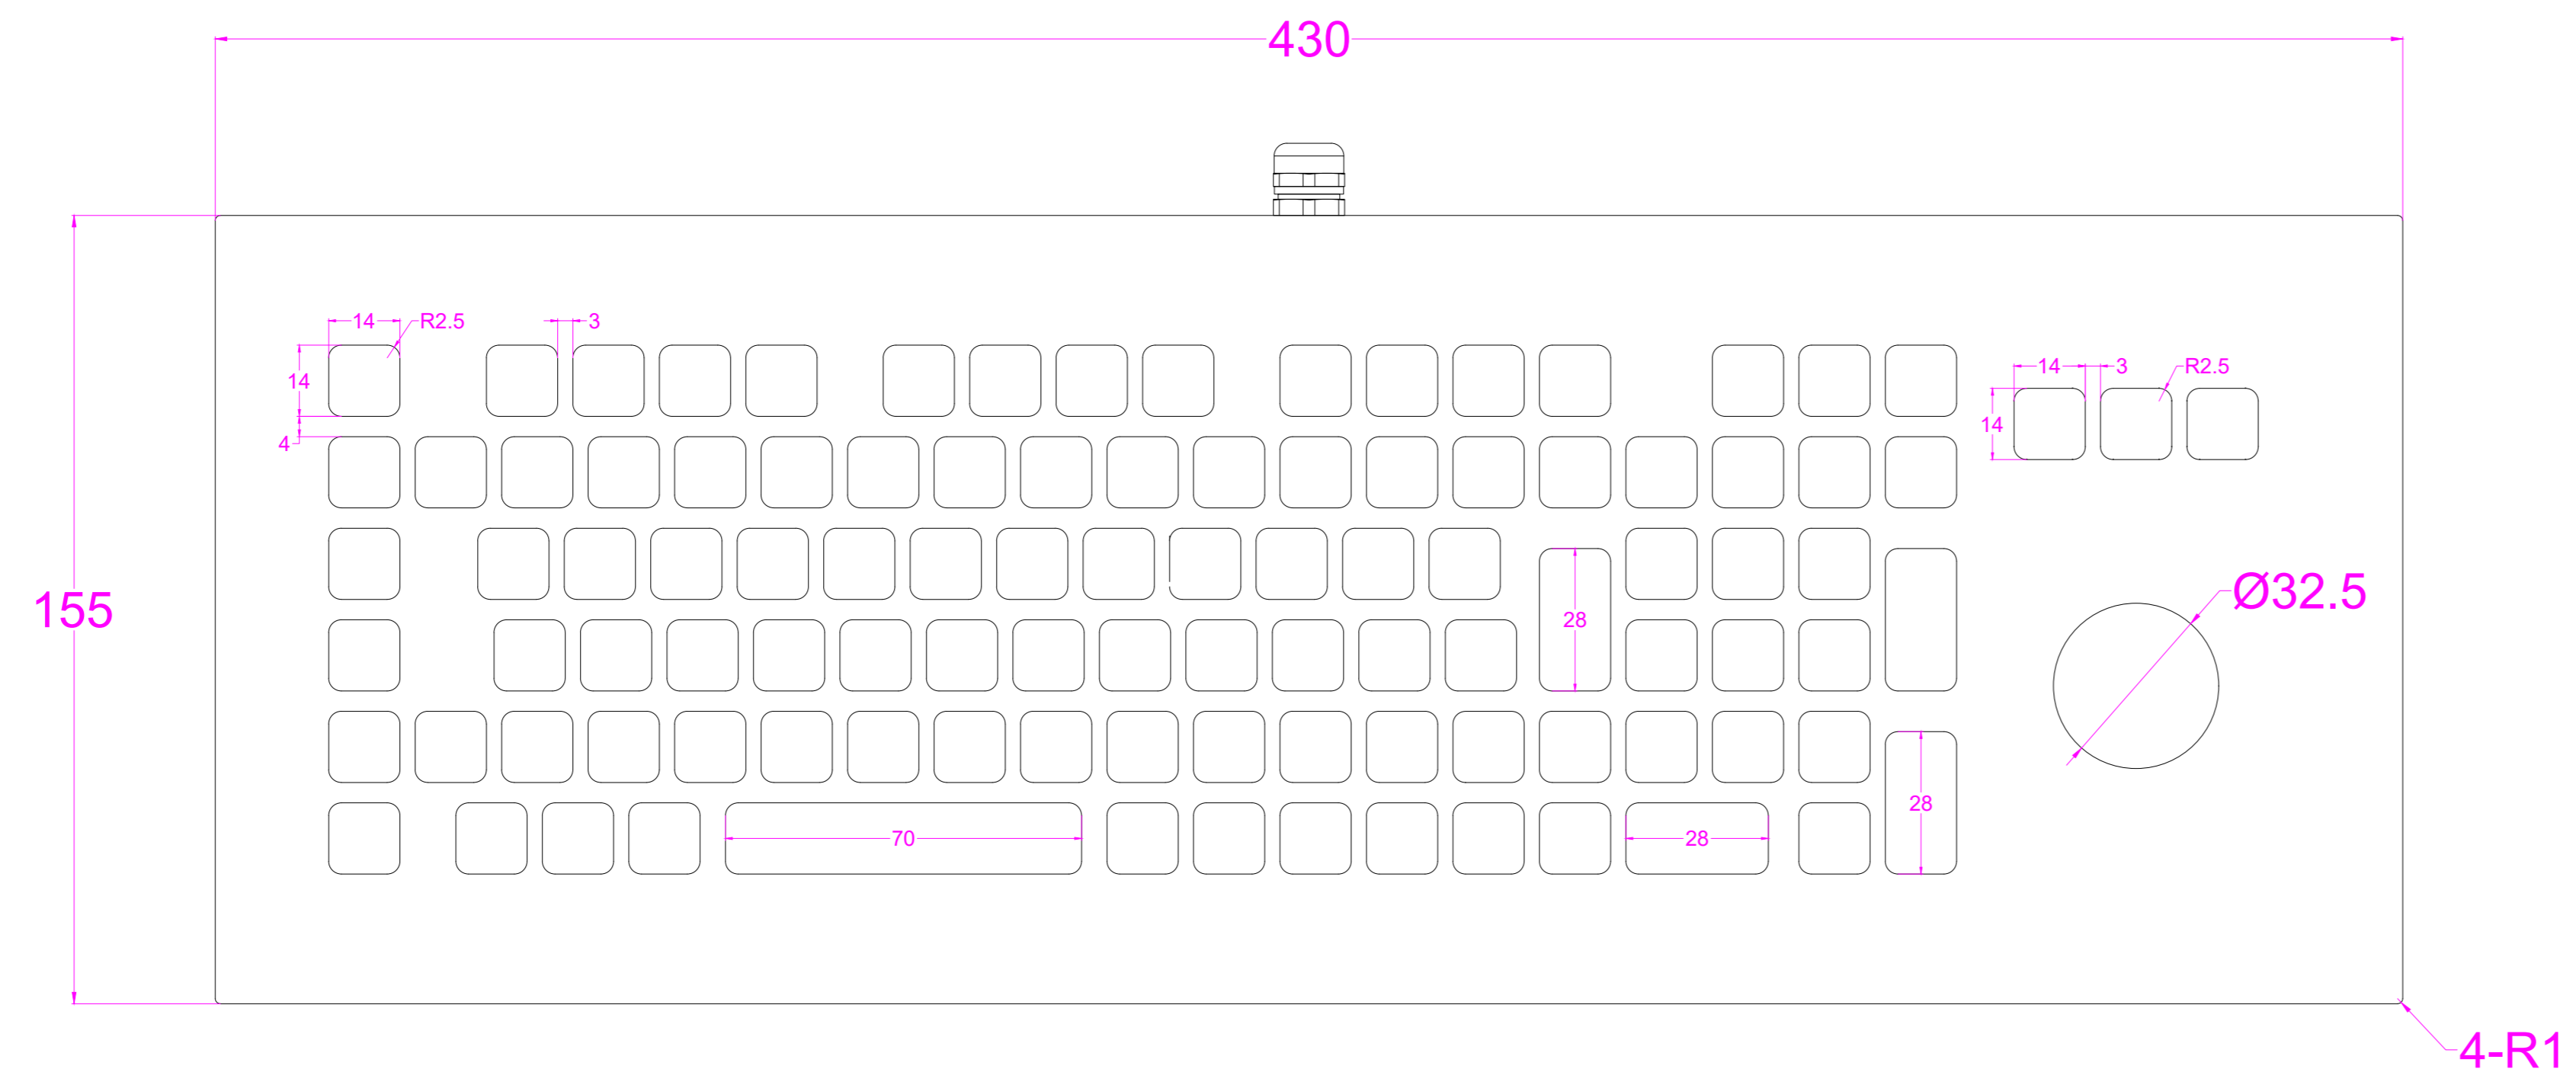

Date	Changes	REV
2021.12.28	Original	1.0

AW-B420-OTB-KP-FN-DT-DWP