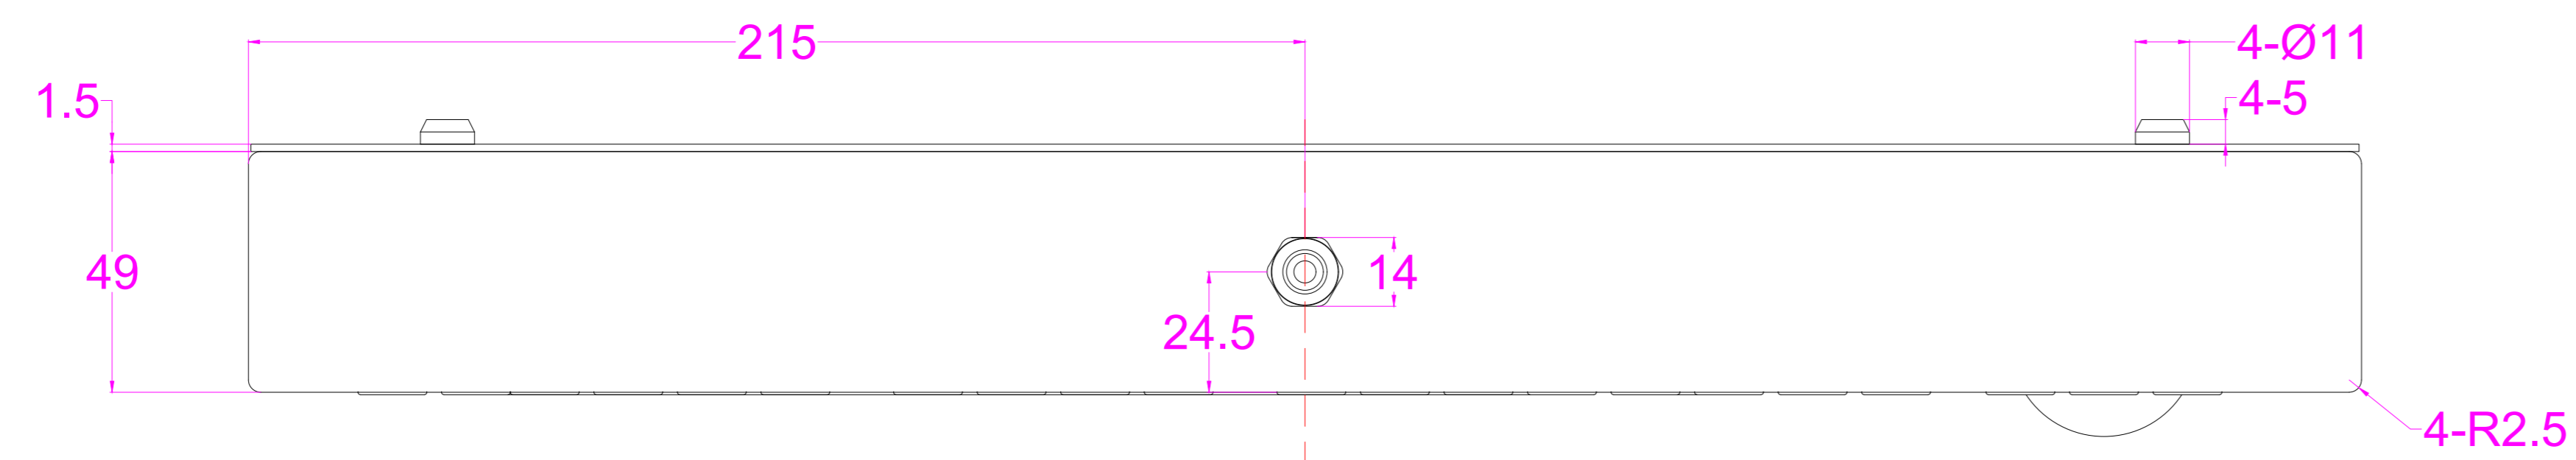

Date	Changes	REV
2021.12.28	Original	1.0

AW-B420-OTB-KP-FN-DT-DWP