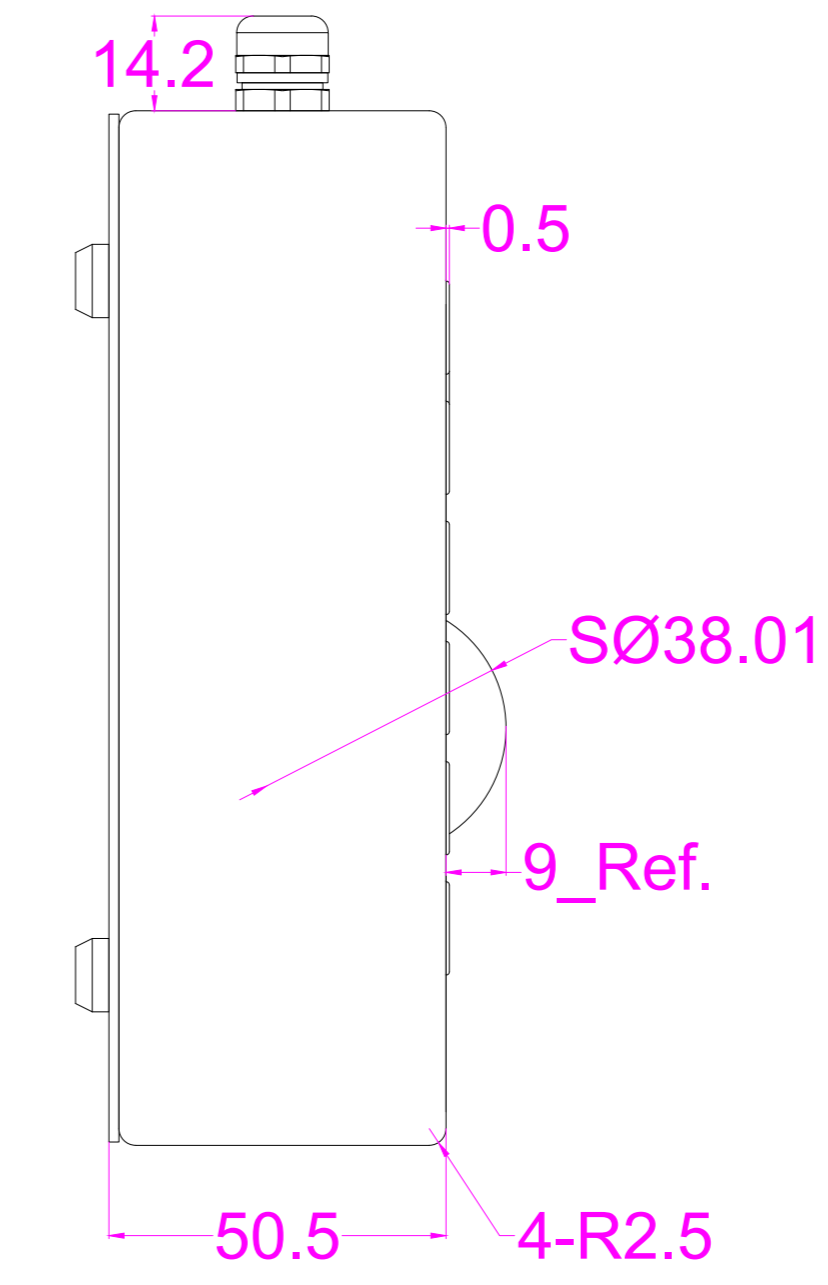

Date	Changes	REV
2021.12.28	Original	1.0

AW-B420-OTB-KP-FN-DT-DWP