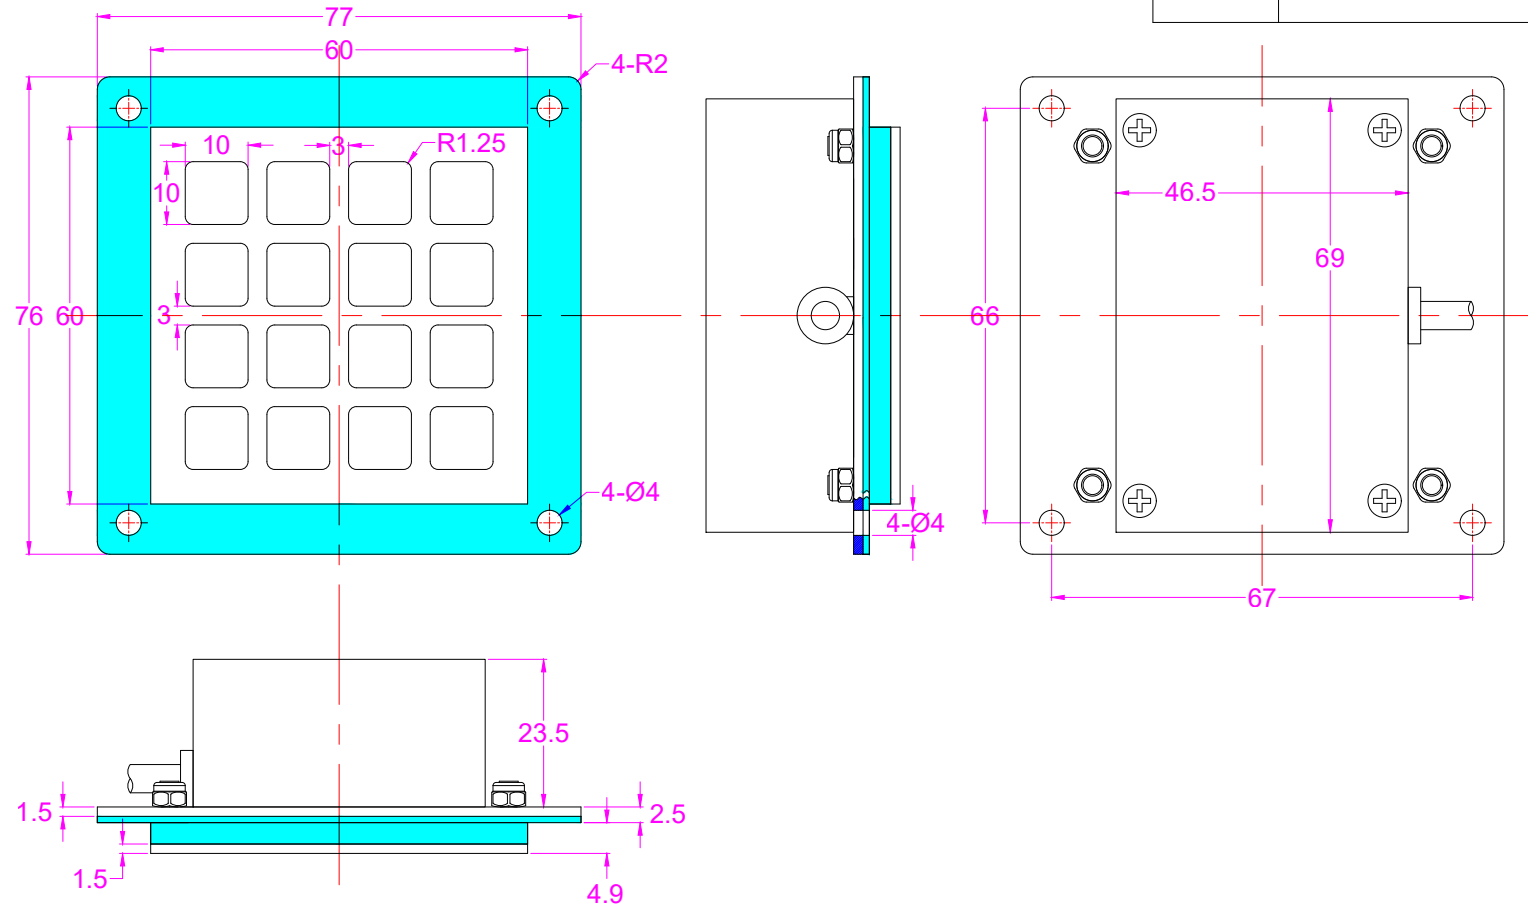

Date	Changes	REV
2022.12.15	Original	1.0

AW-B60KP-16-BL-DWP