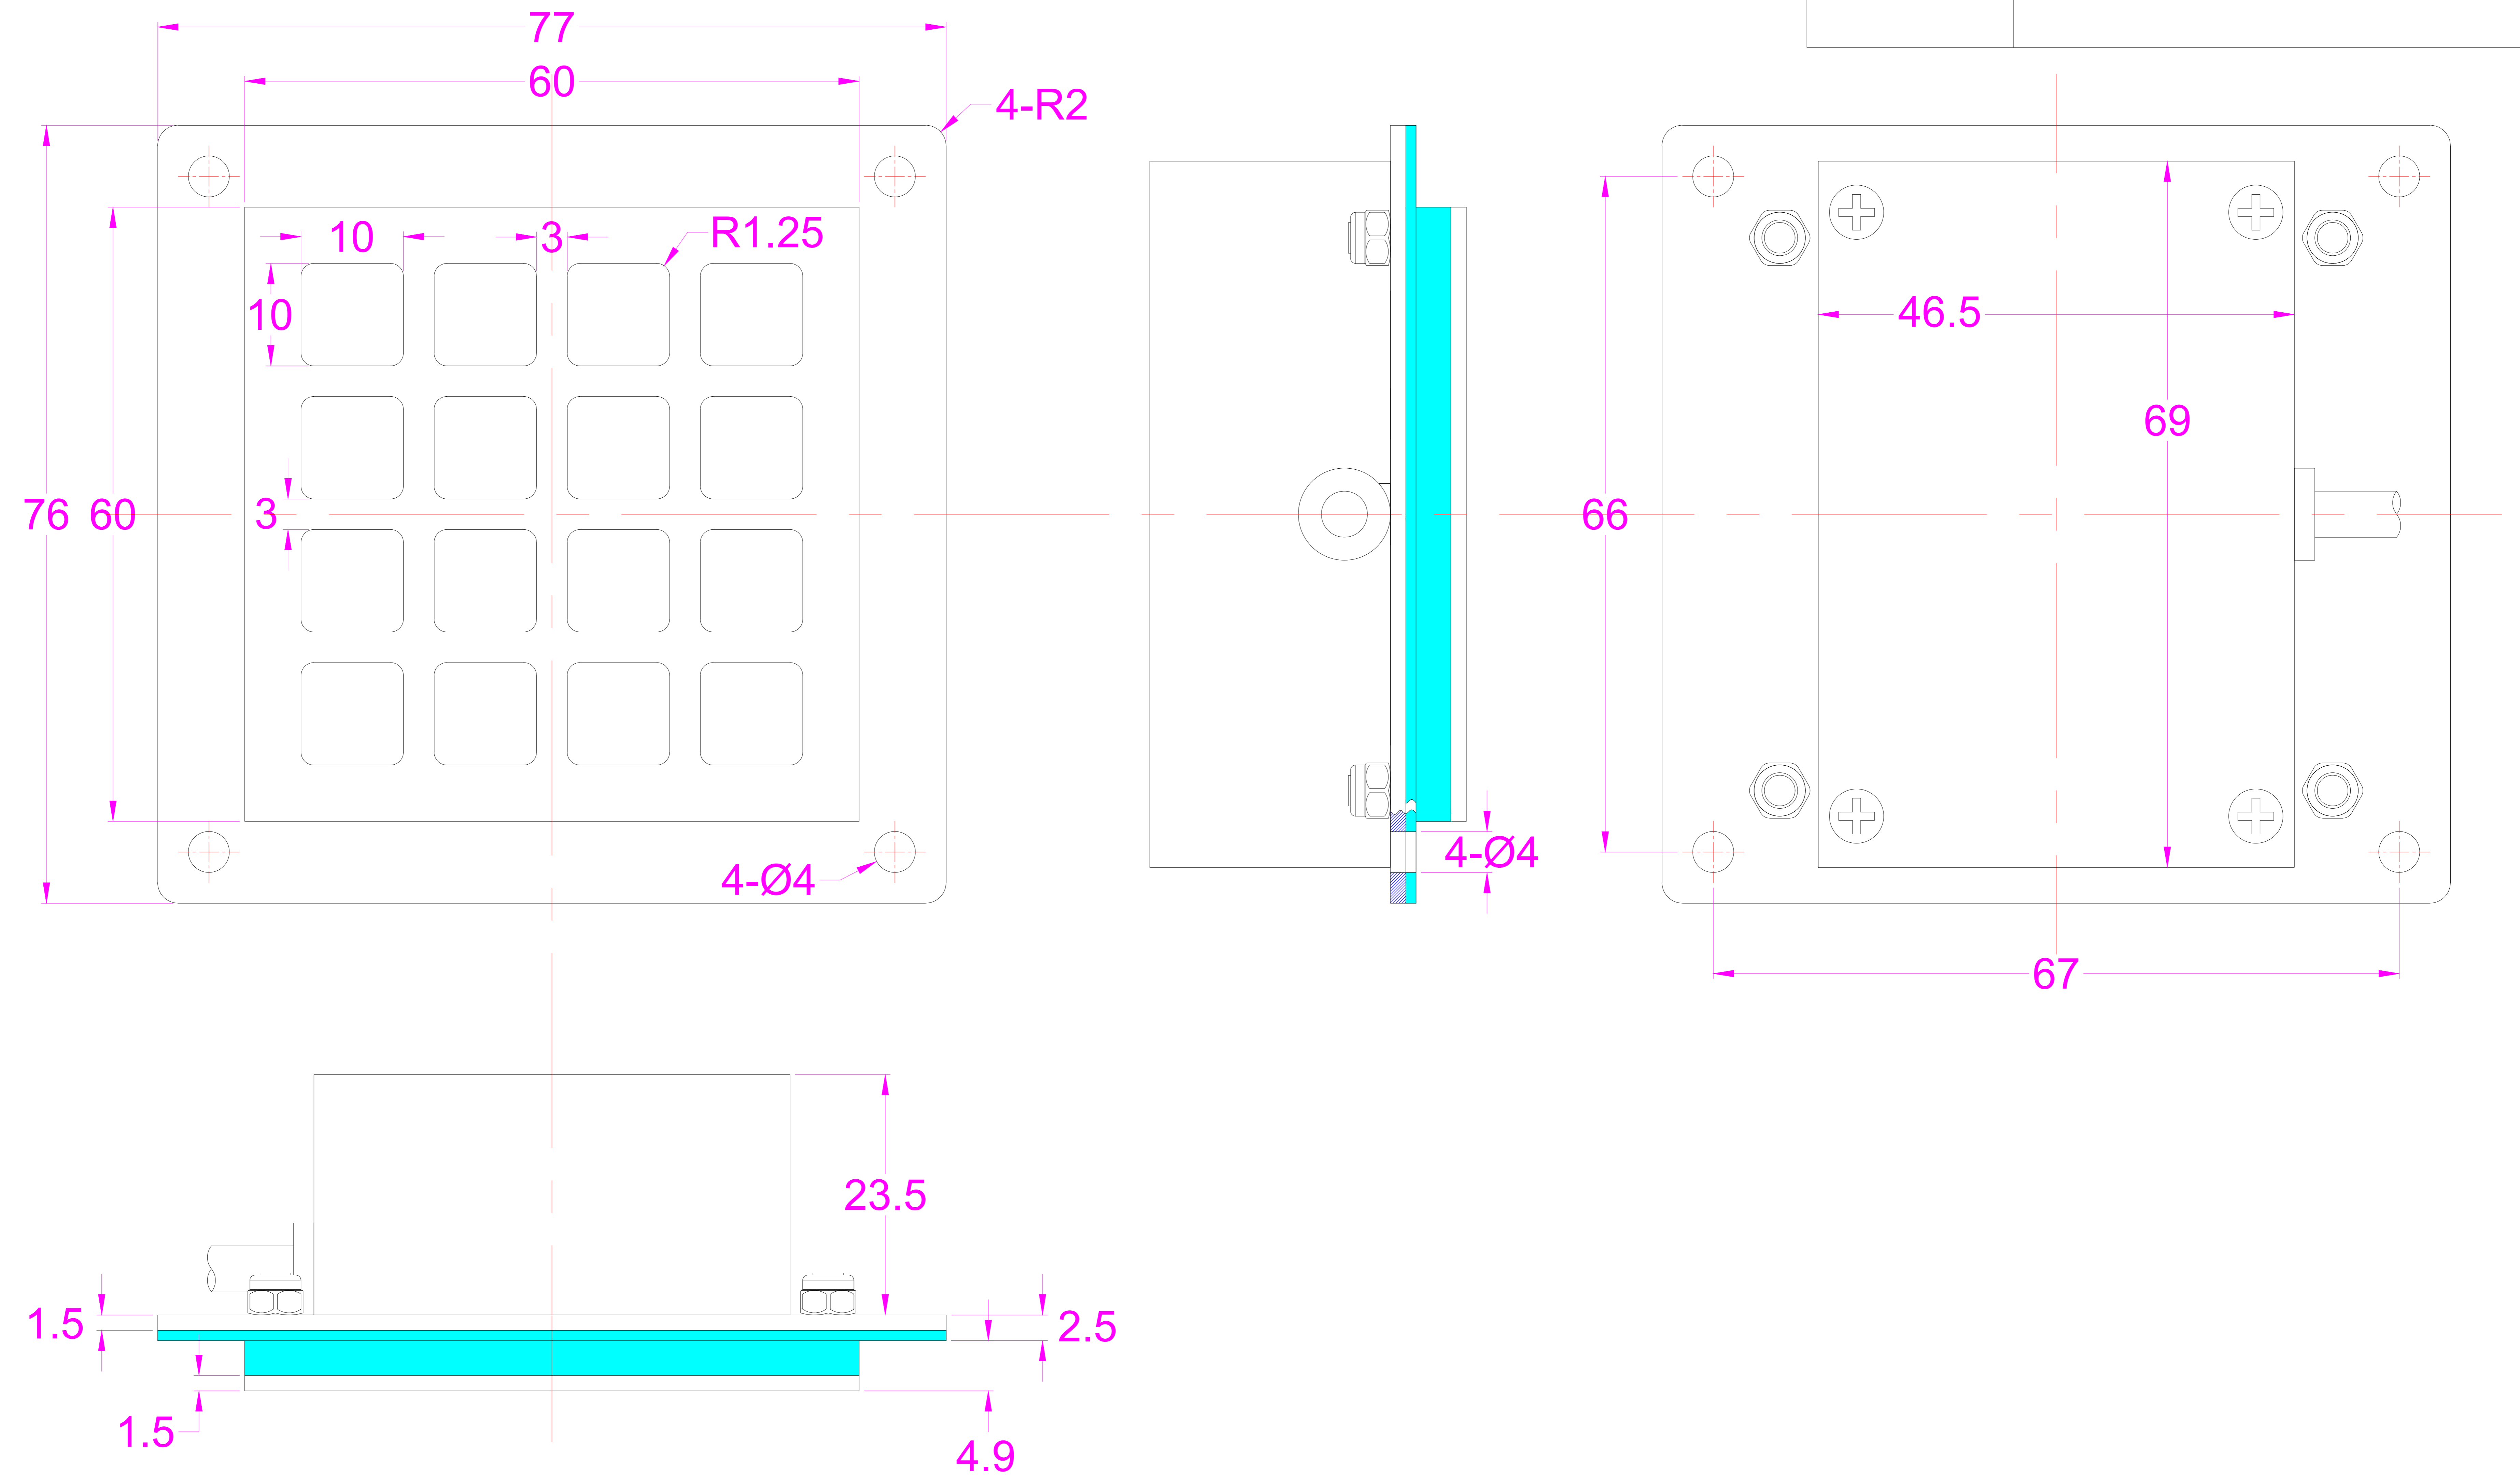

Date	Changes	REV
19.09.2018	Original	1.0

AW-B60KP-16-DWP