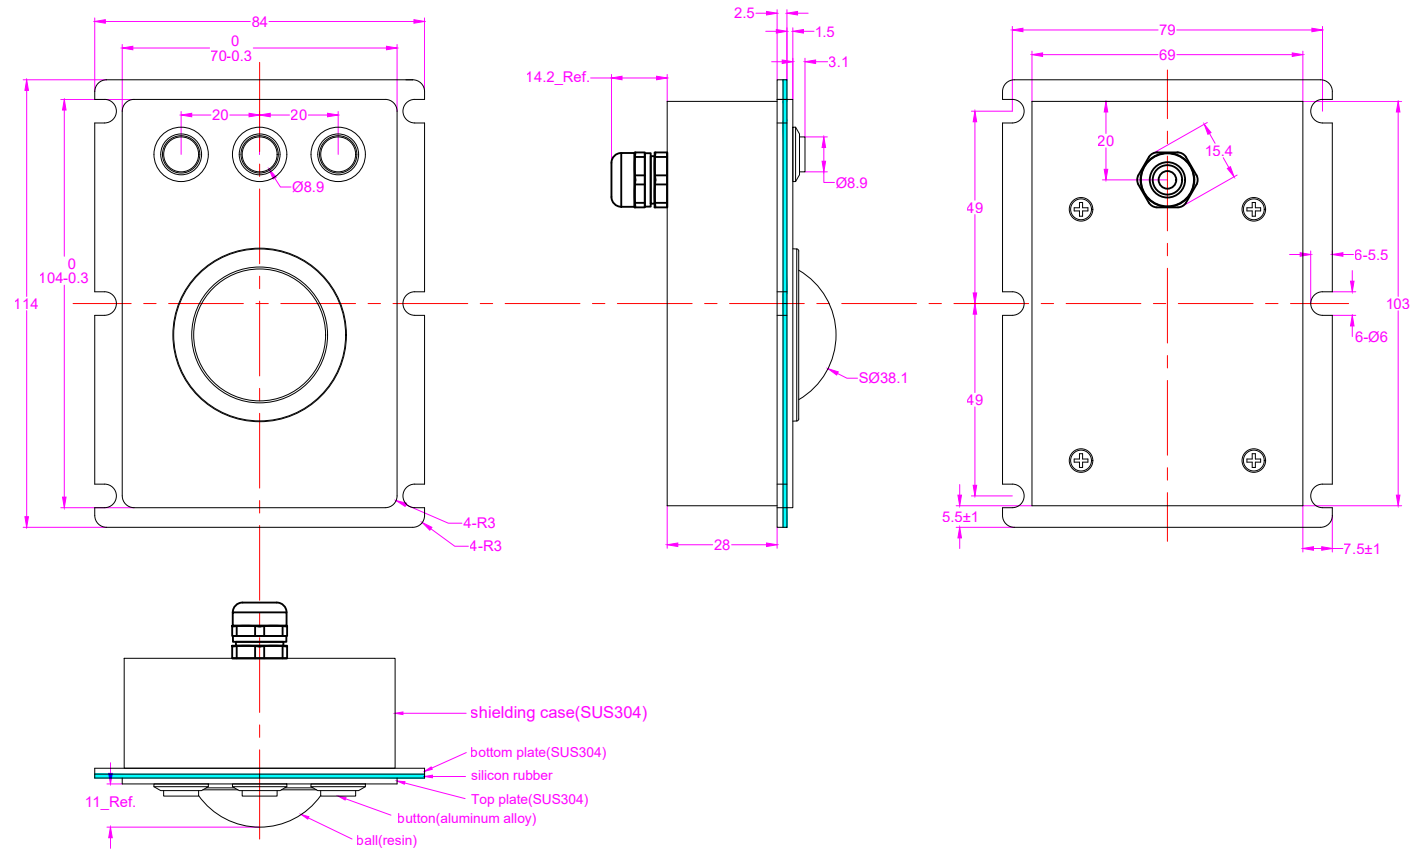

Date	Changes	REV
2023.10.25	Original	1.0

Option 2:

AW-B70-38-MTB-BT-DWP