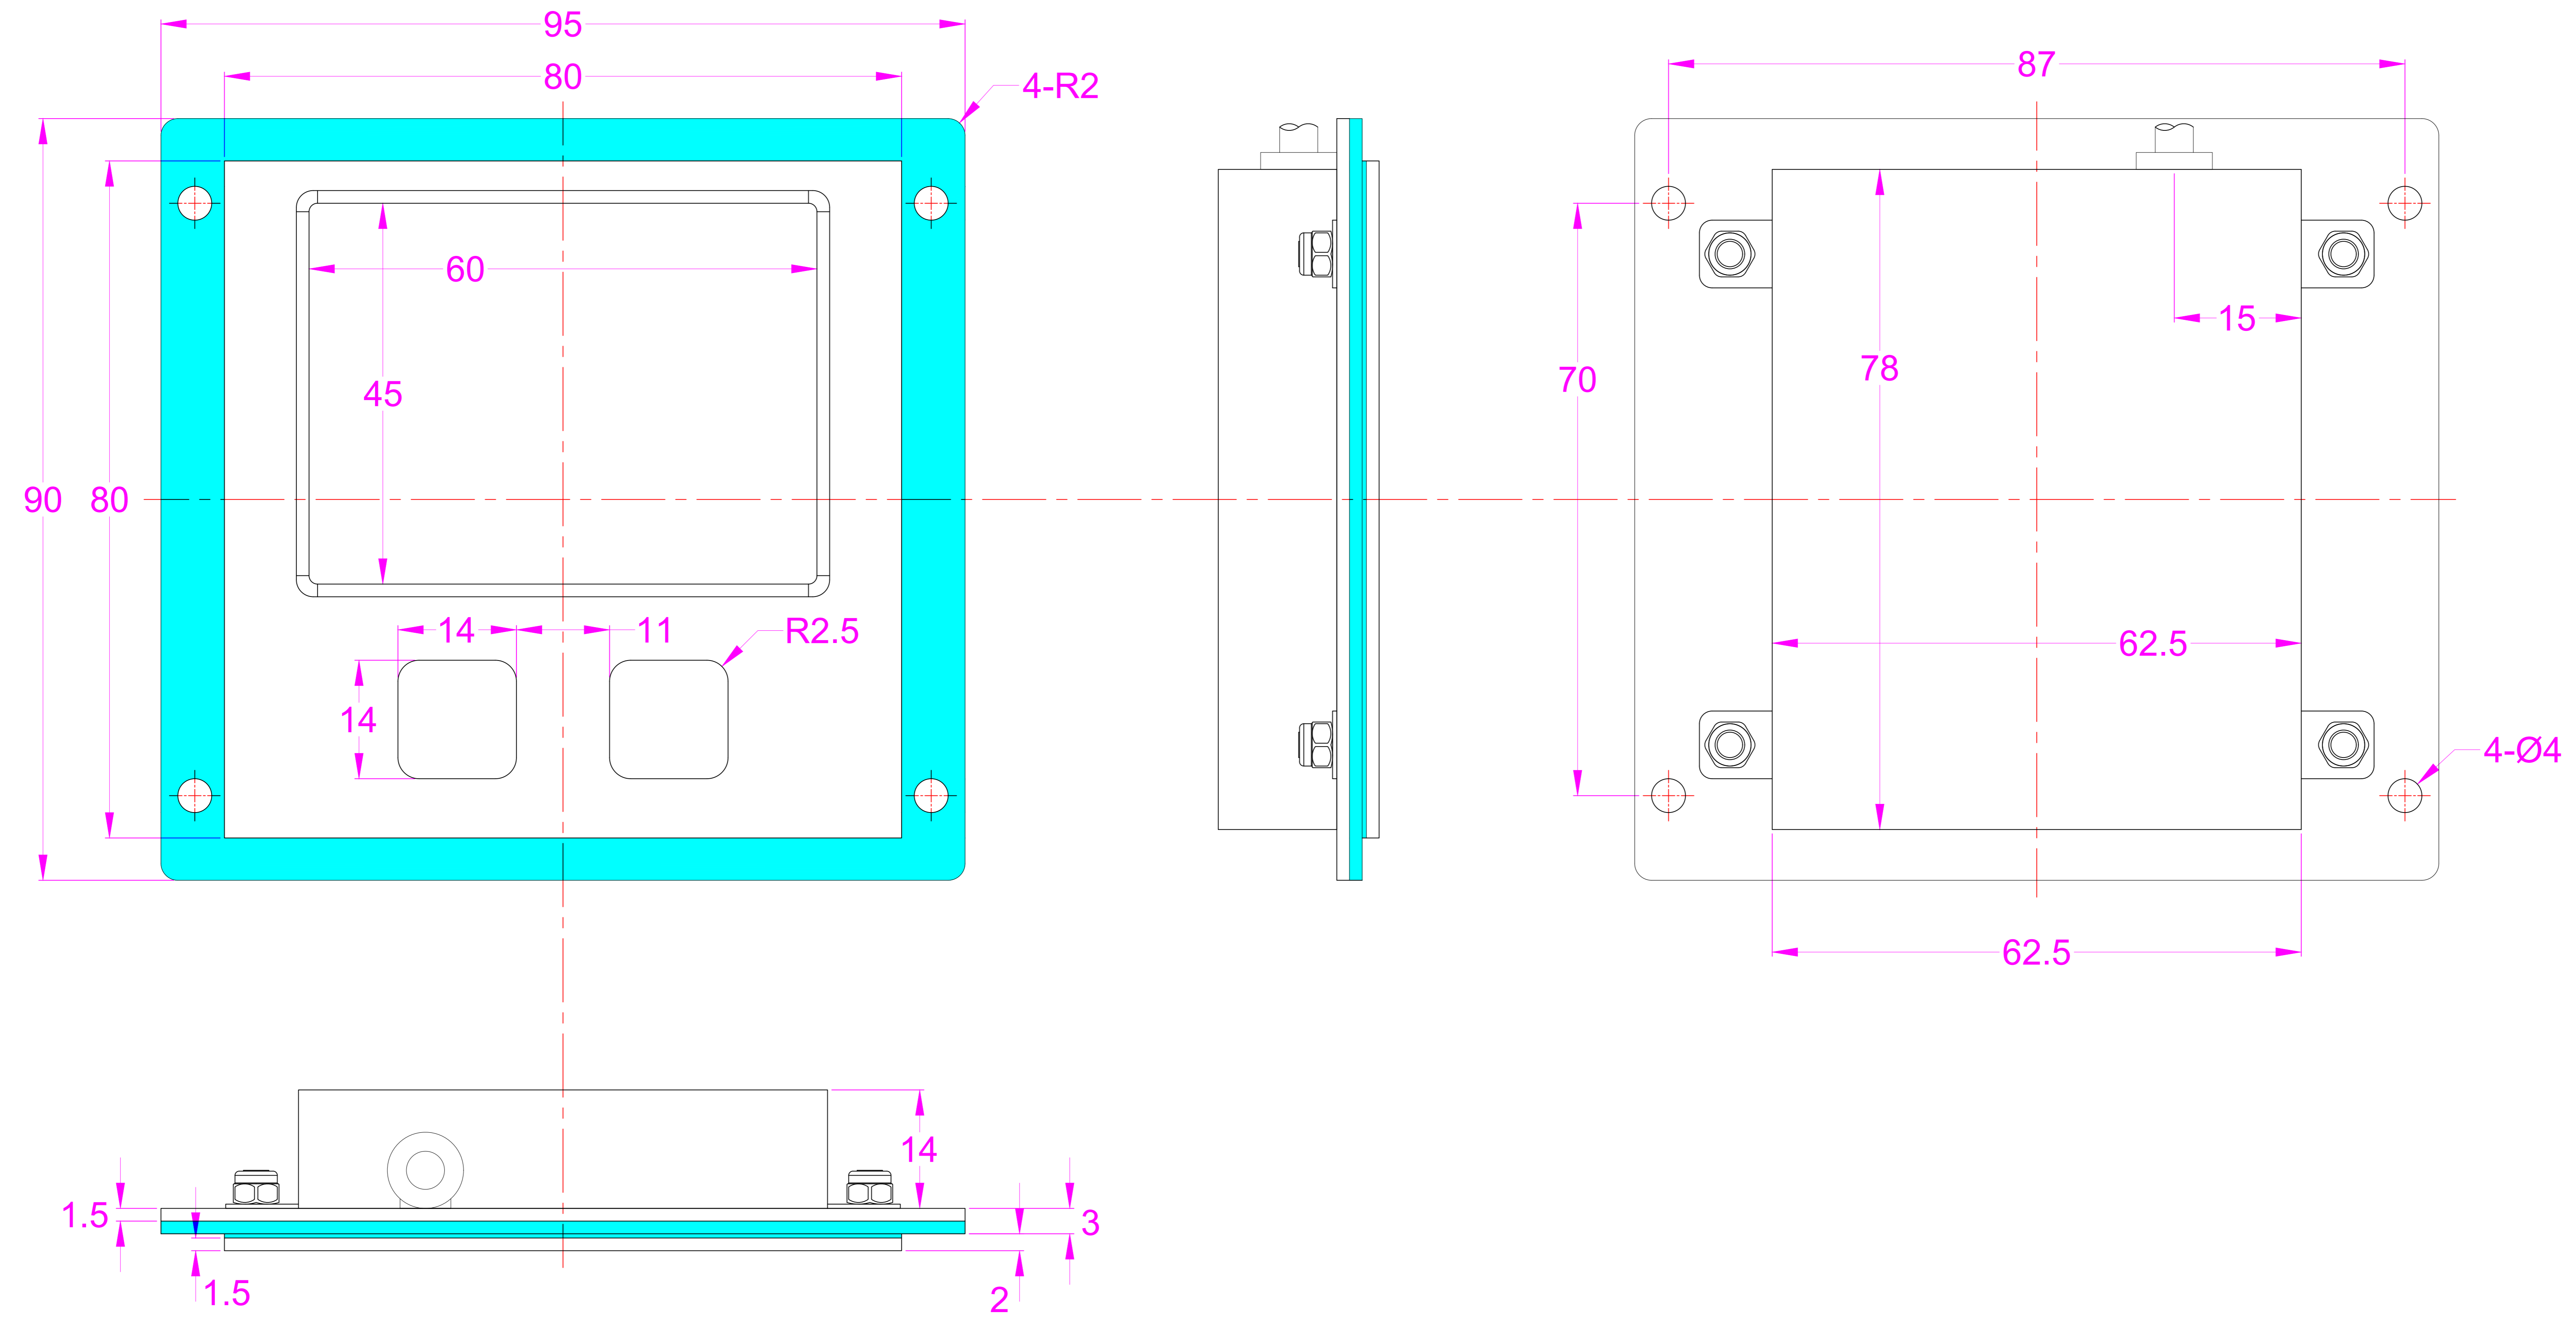

Date	Changes	REV
18.05.2019	Original	1.0

AW-B80TP-DWP