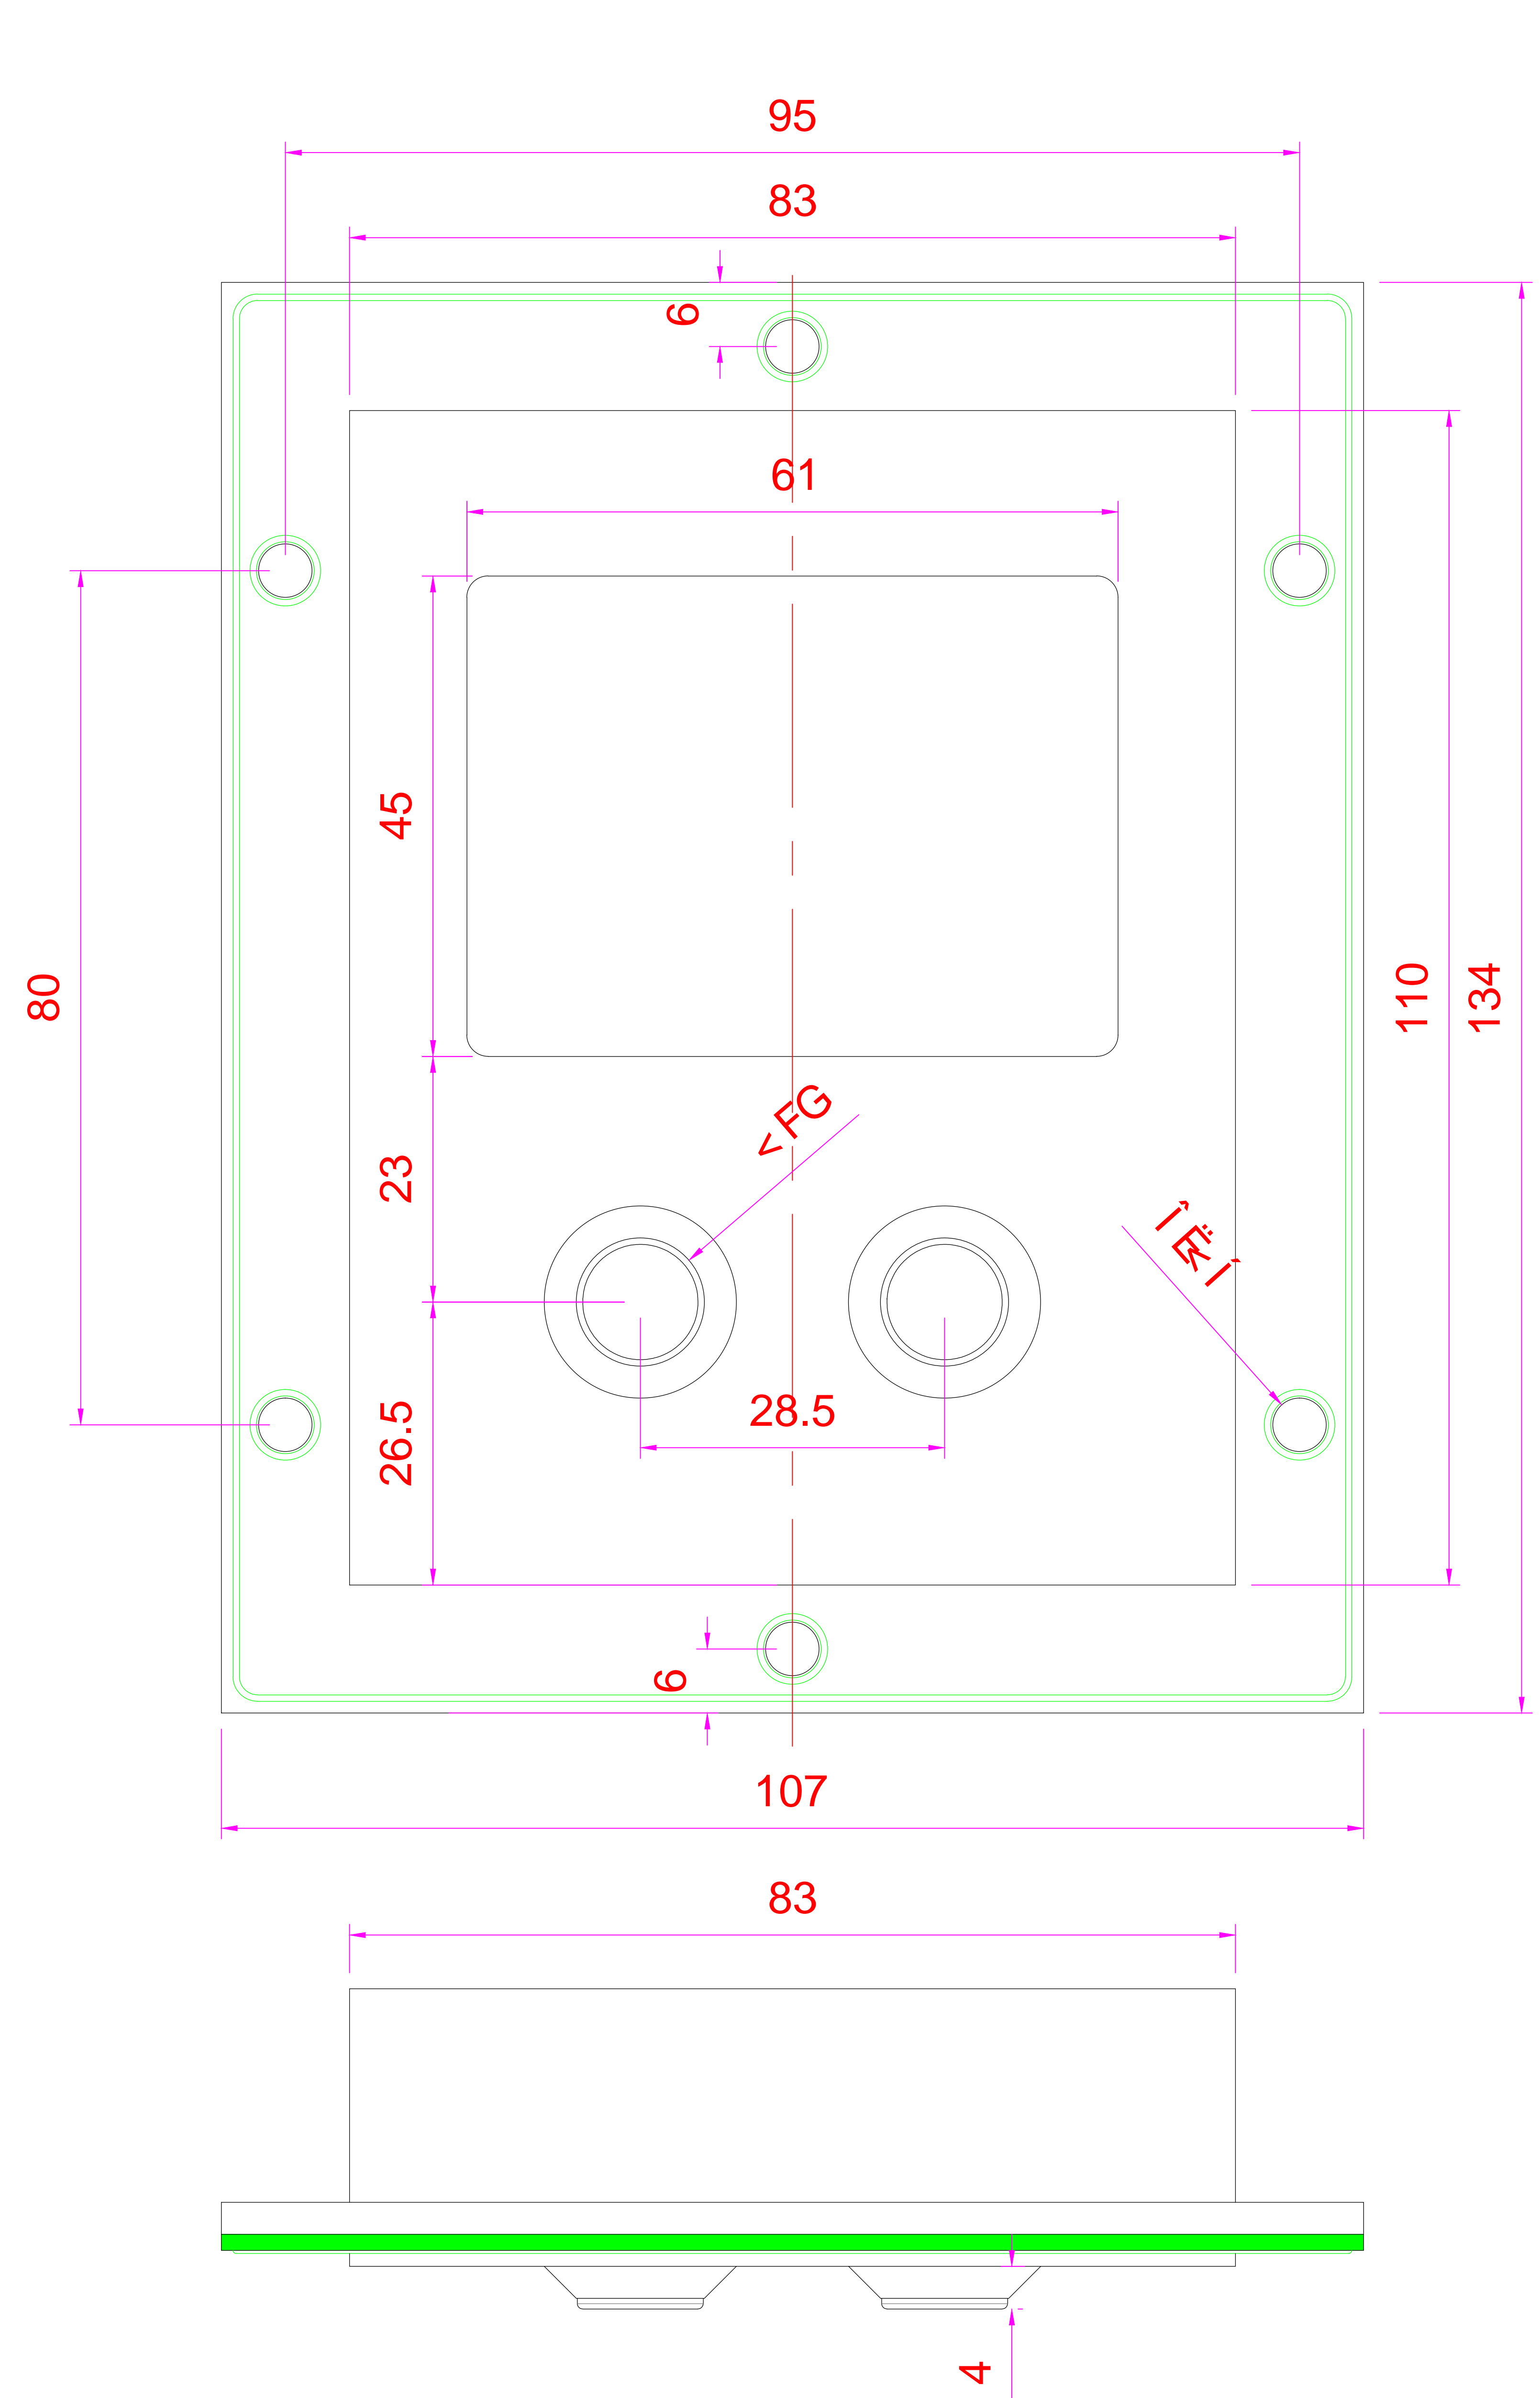

Date	Changes	REV
		1.0

**AW-B83TP-DWP**