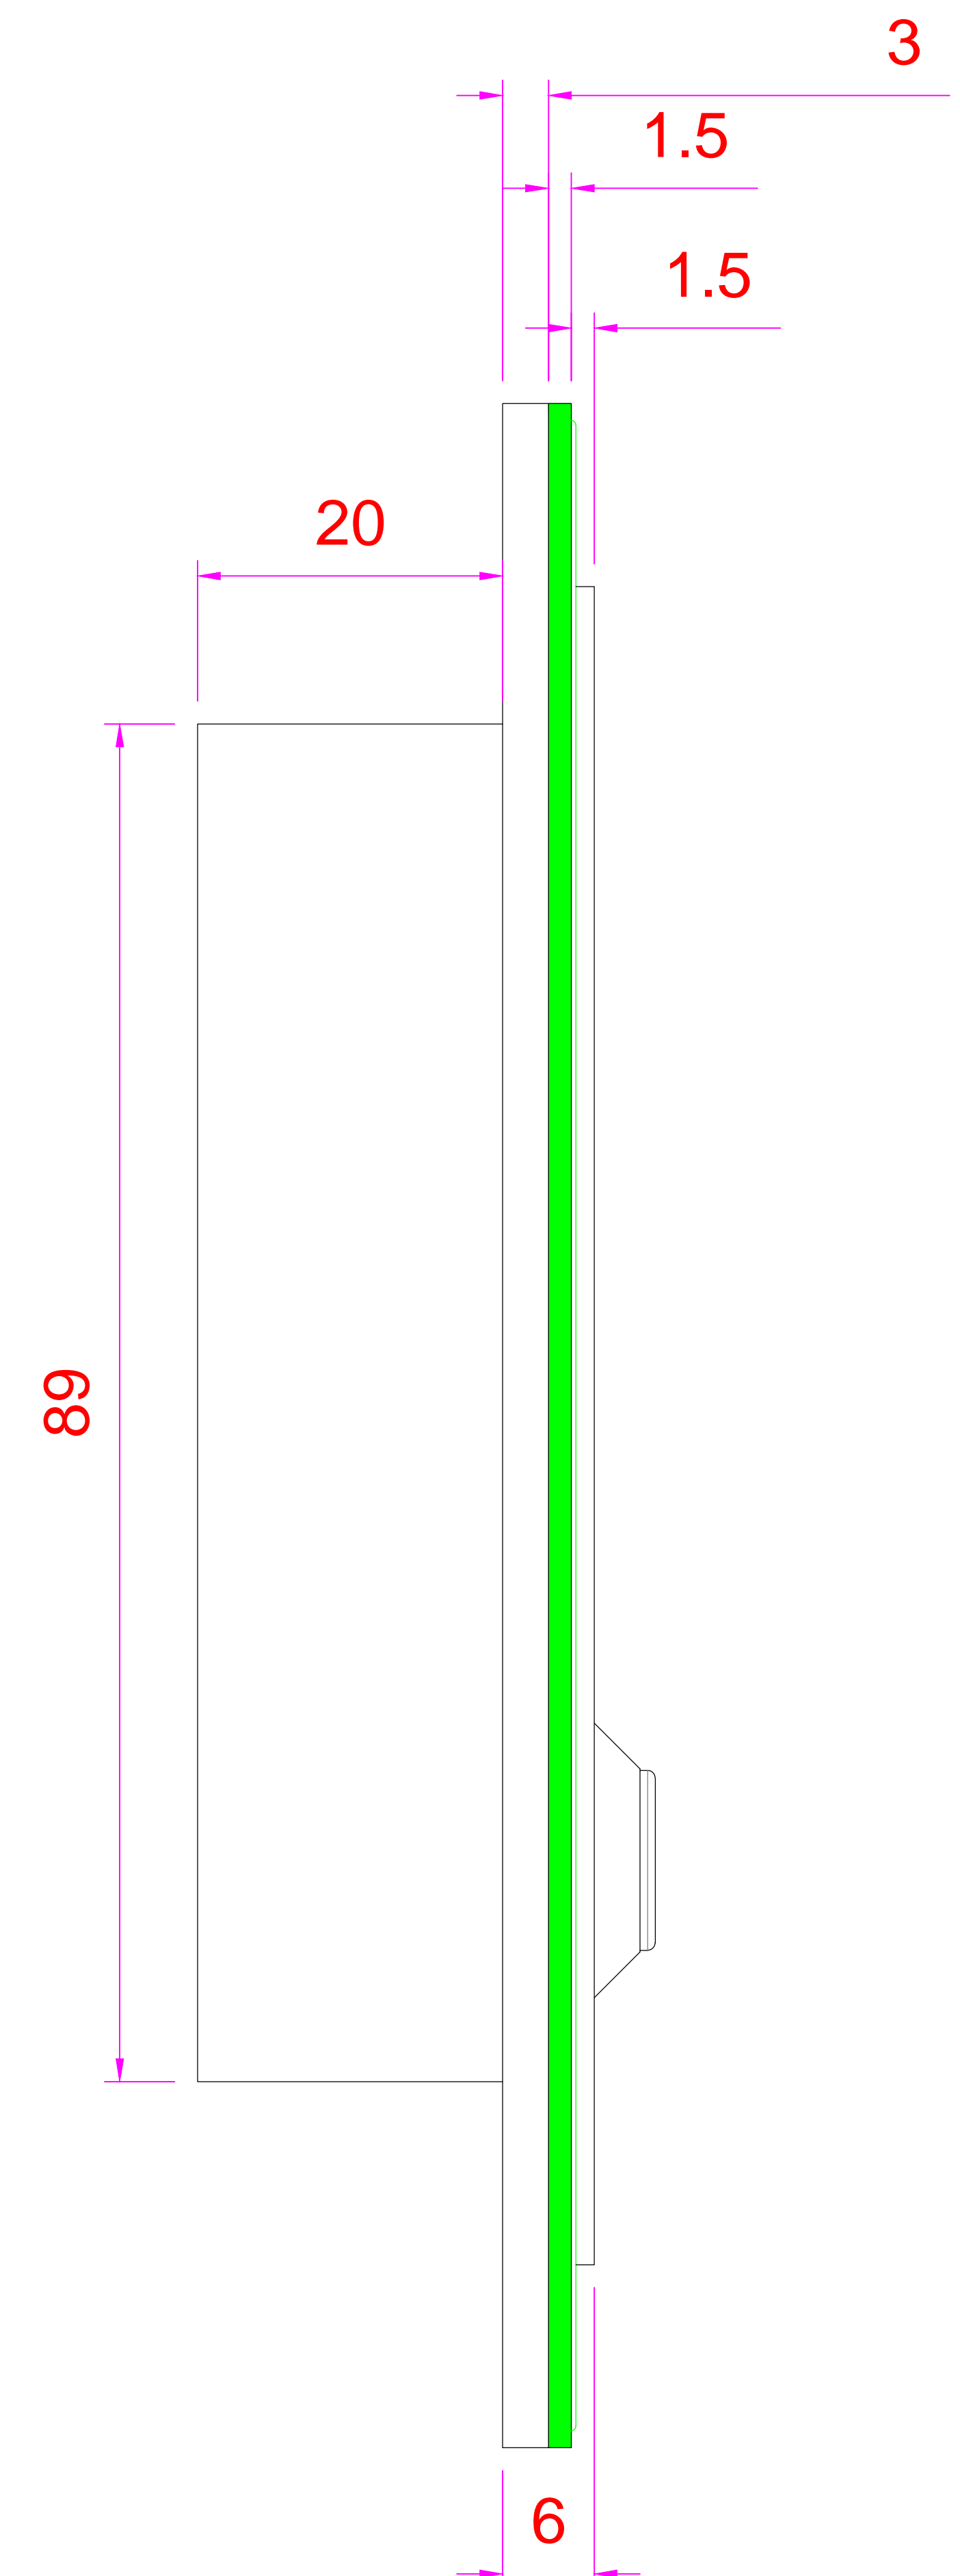

Date	Changes	REV
		1.0

**AW-B83TP-DWP**