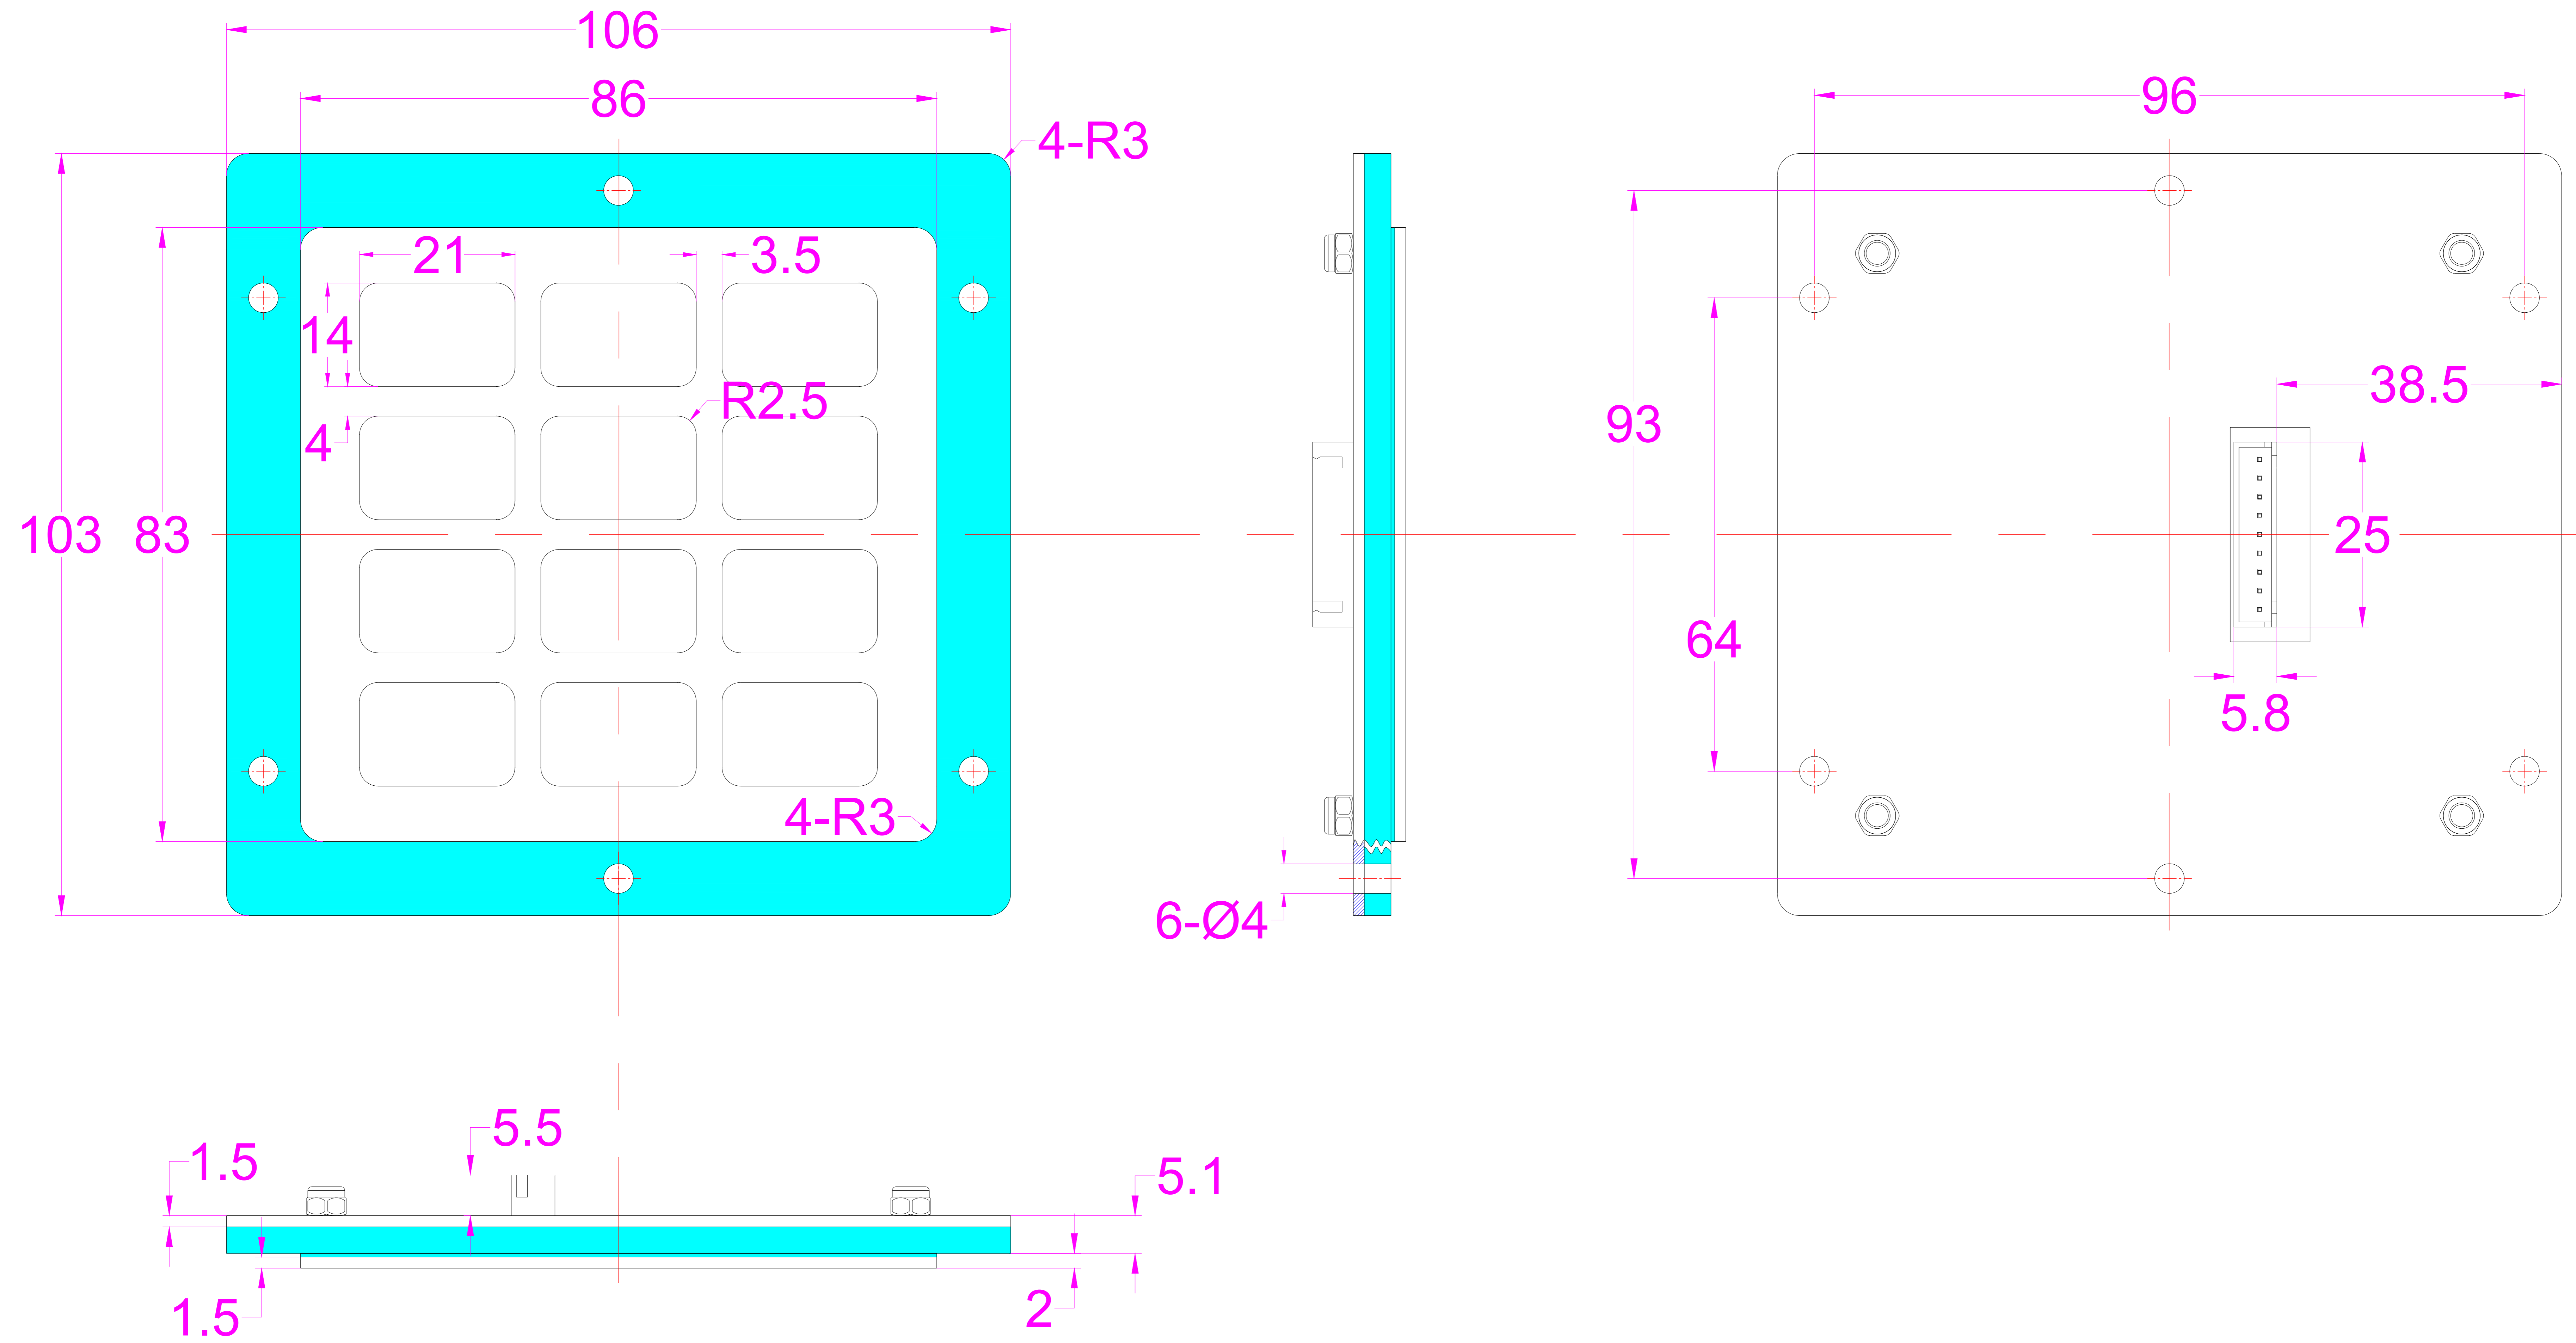

Date	Changes	REV
03.8.2020	Original	1.0

AW-B86KP-12-AC-BL-DWP