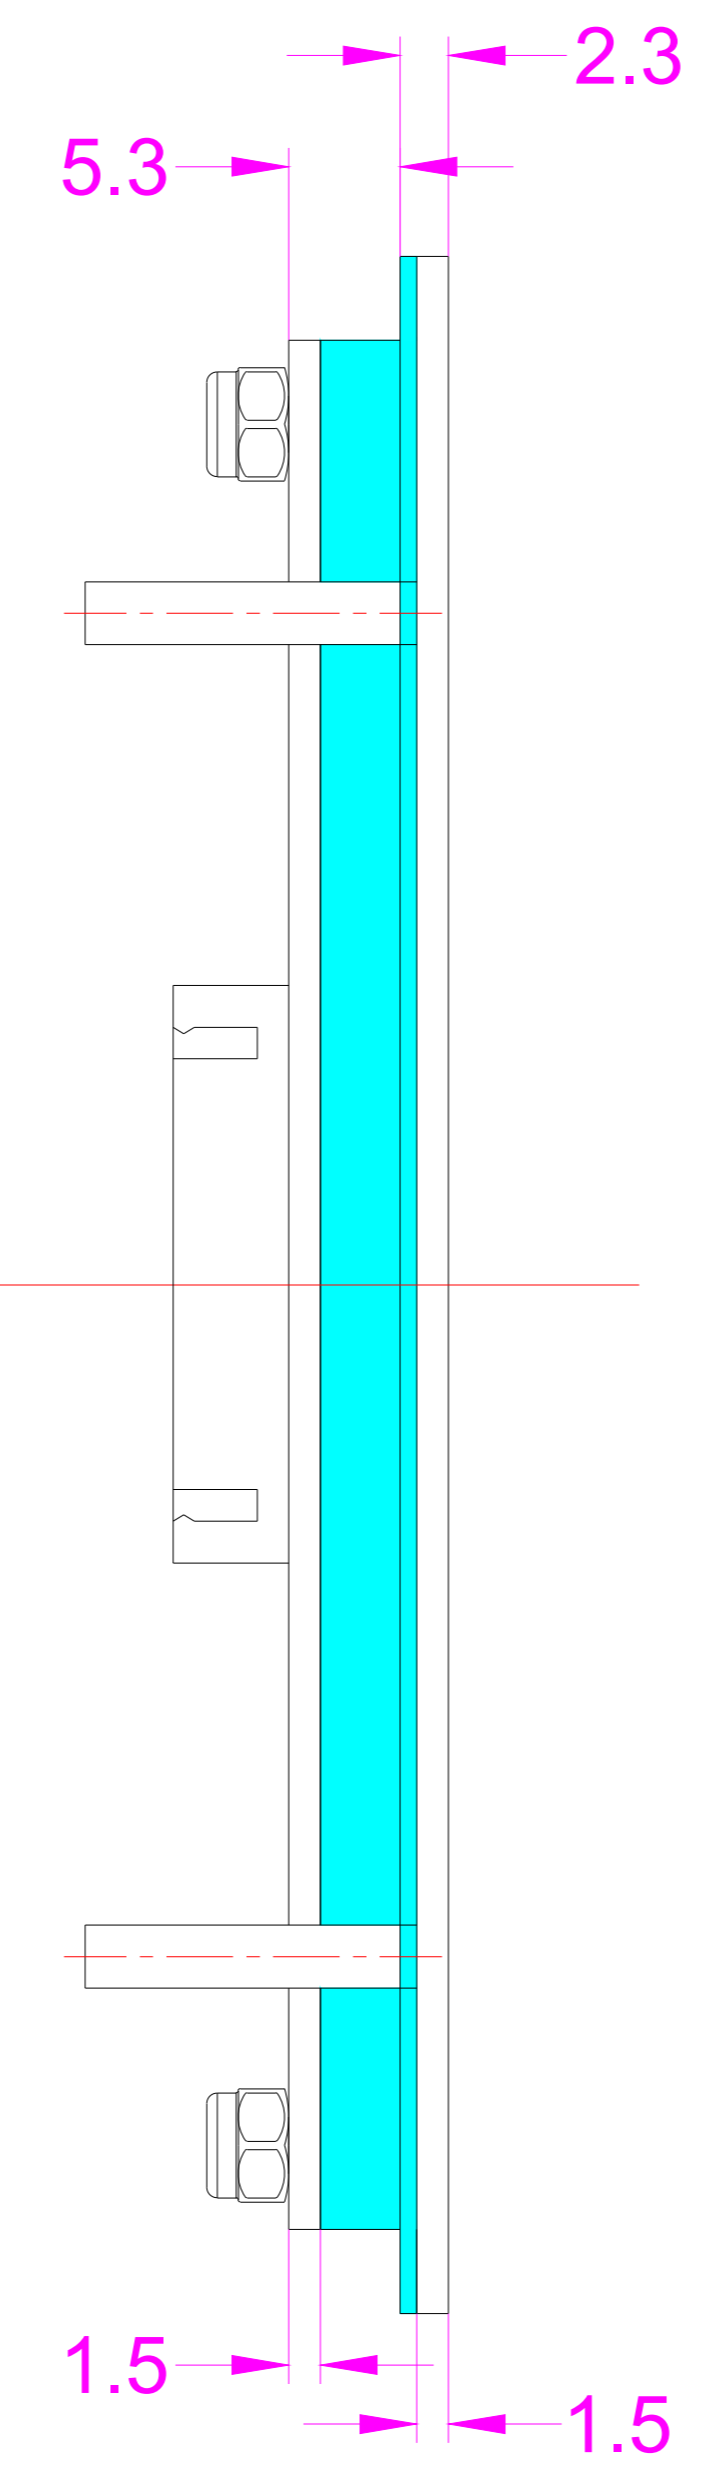

Date	Changes	REV
20.7.2020	Original	1.0

AW-B86KP-16-AC-BL-DWP