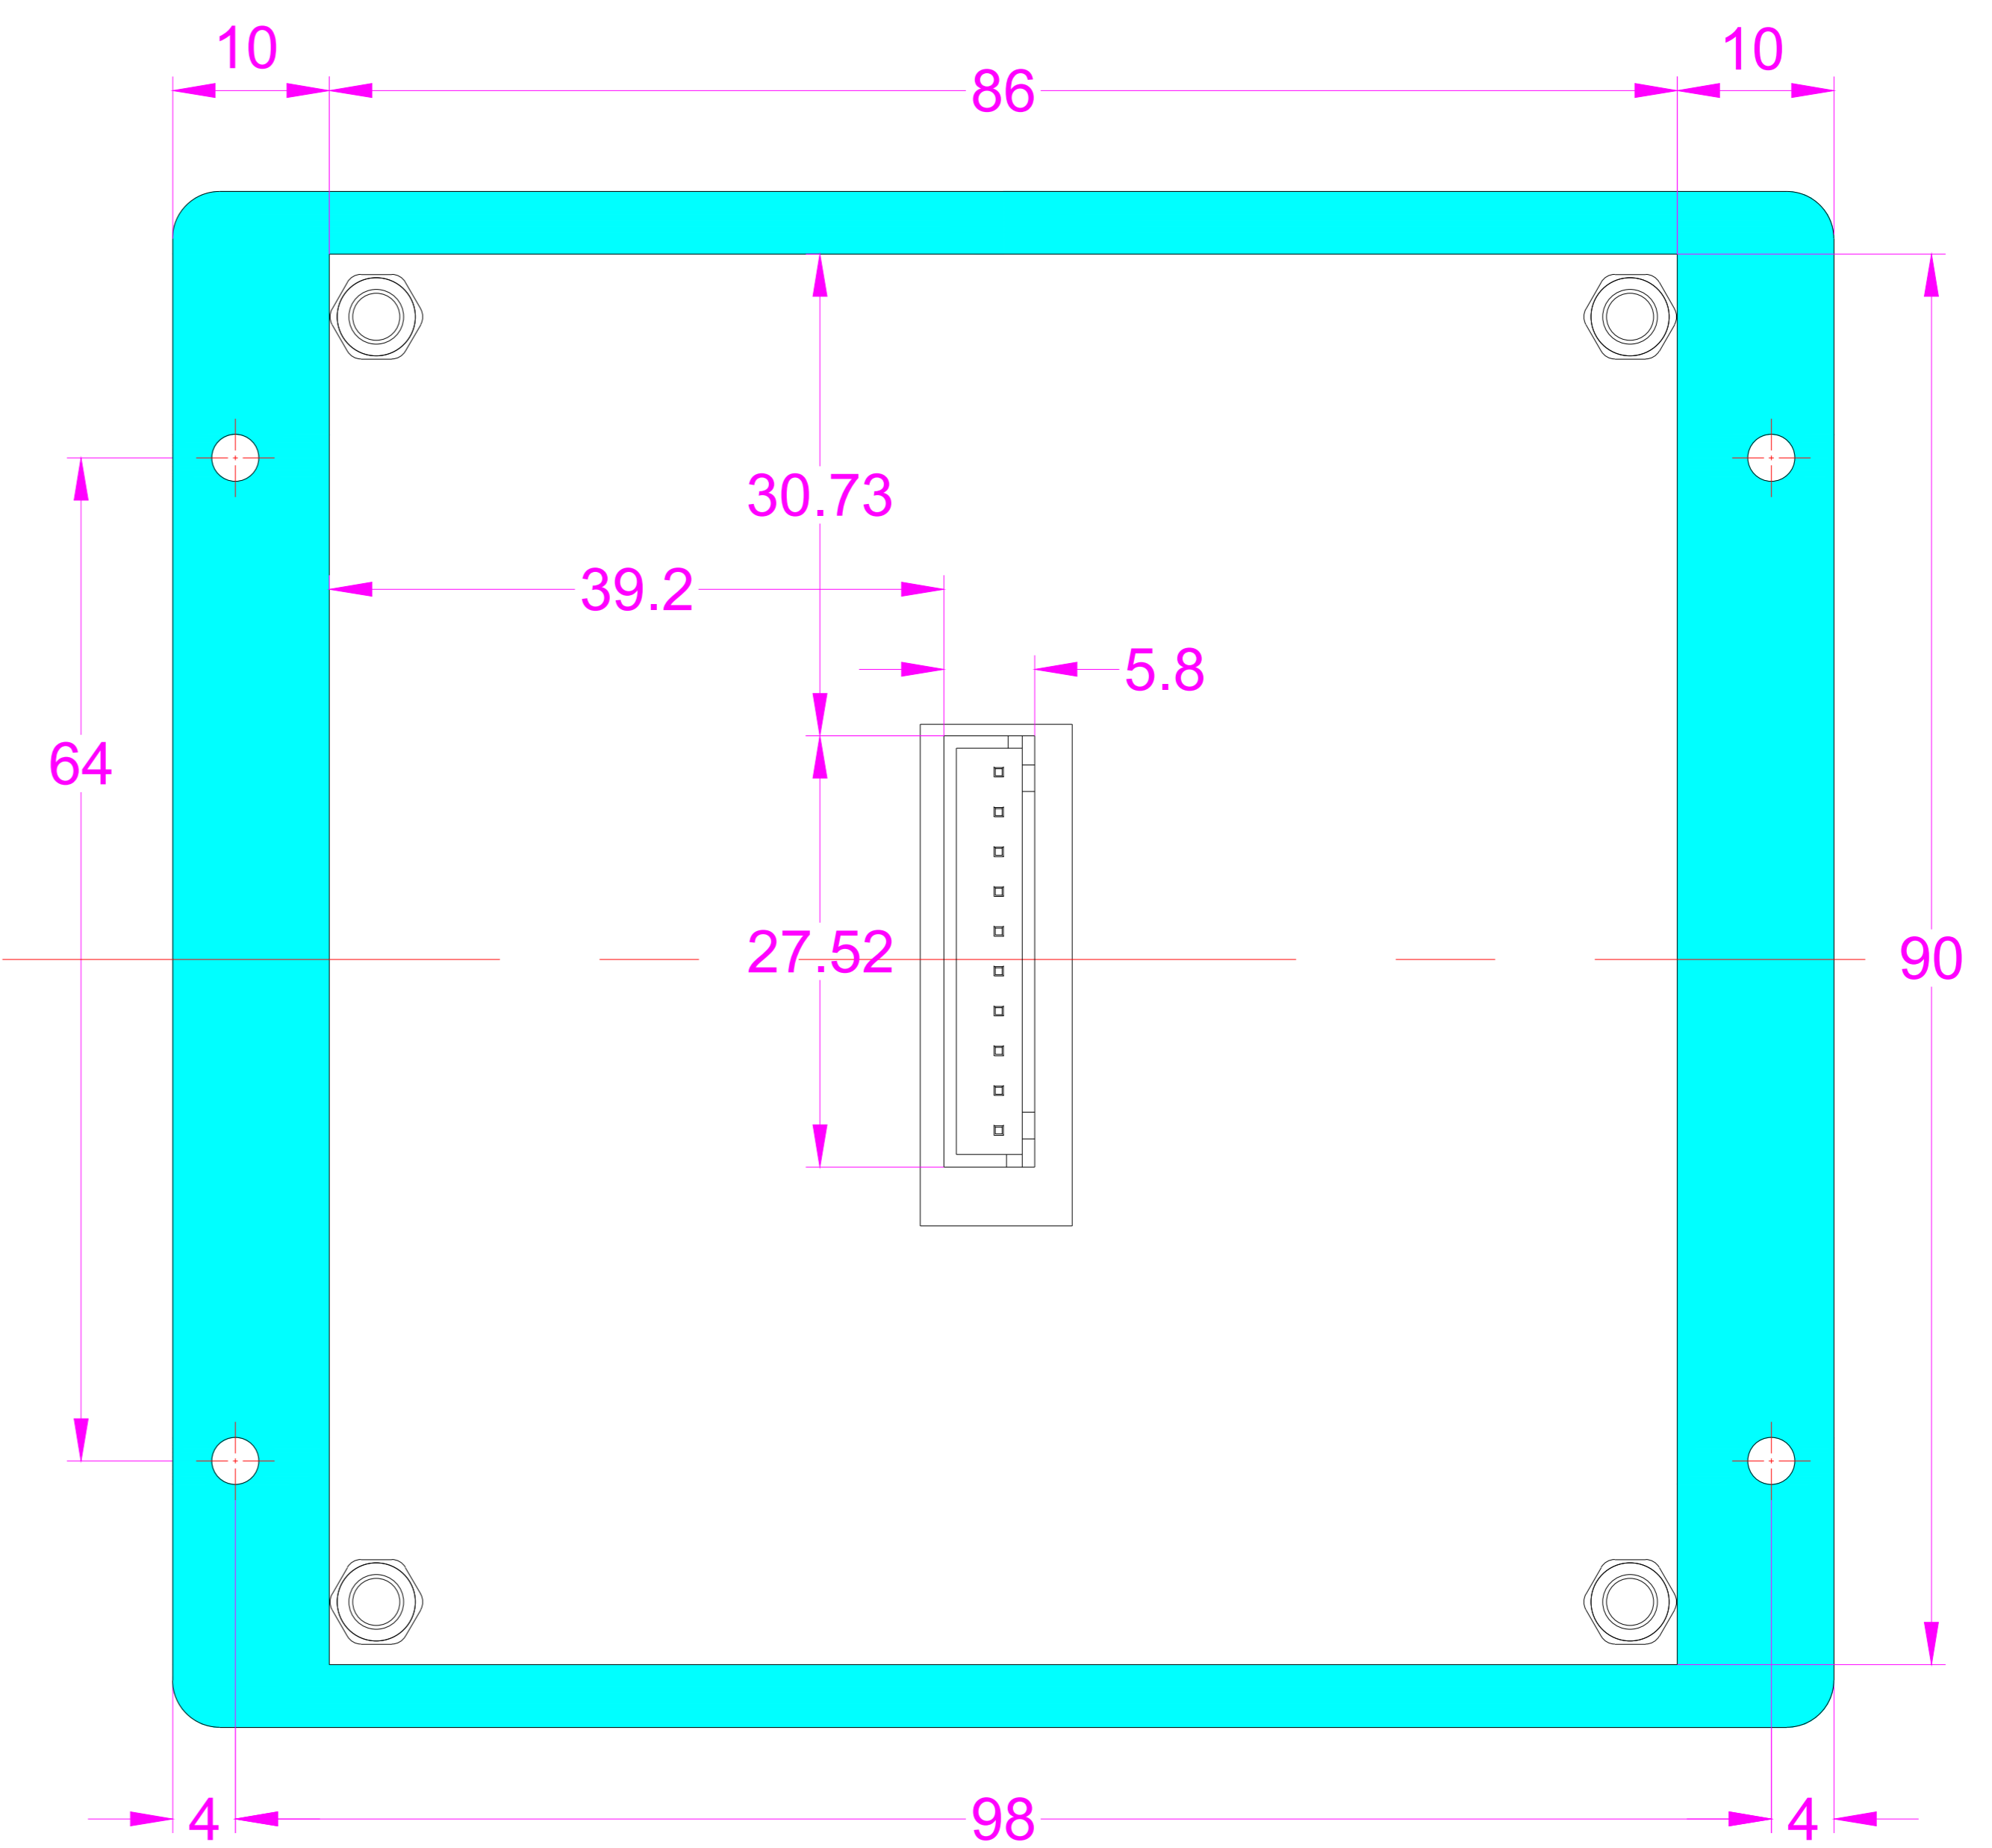

Date	Changes	REV
20.7.2020	Original	1.0

AW-B86KP-16-AC-BL-DWP