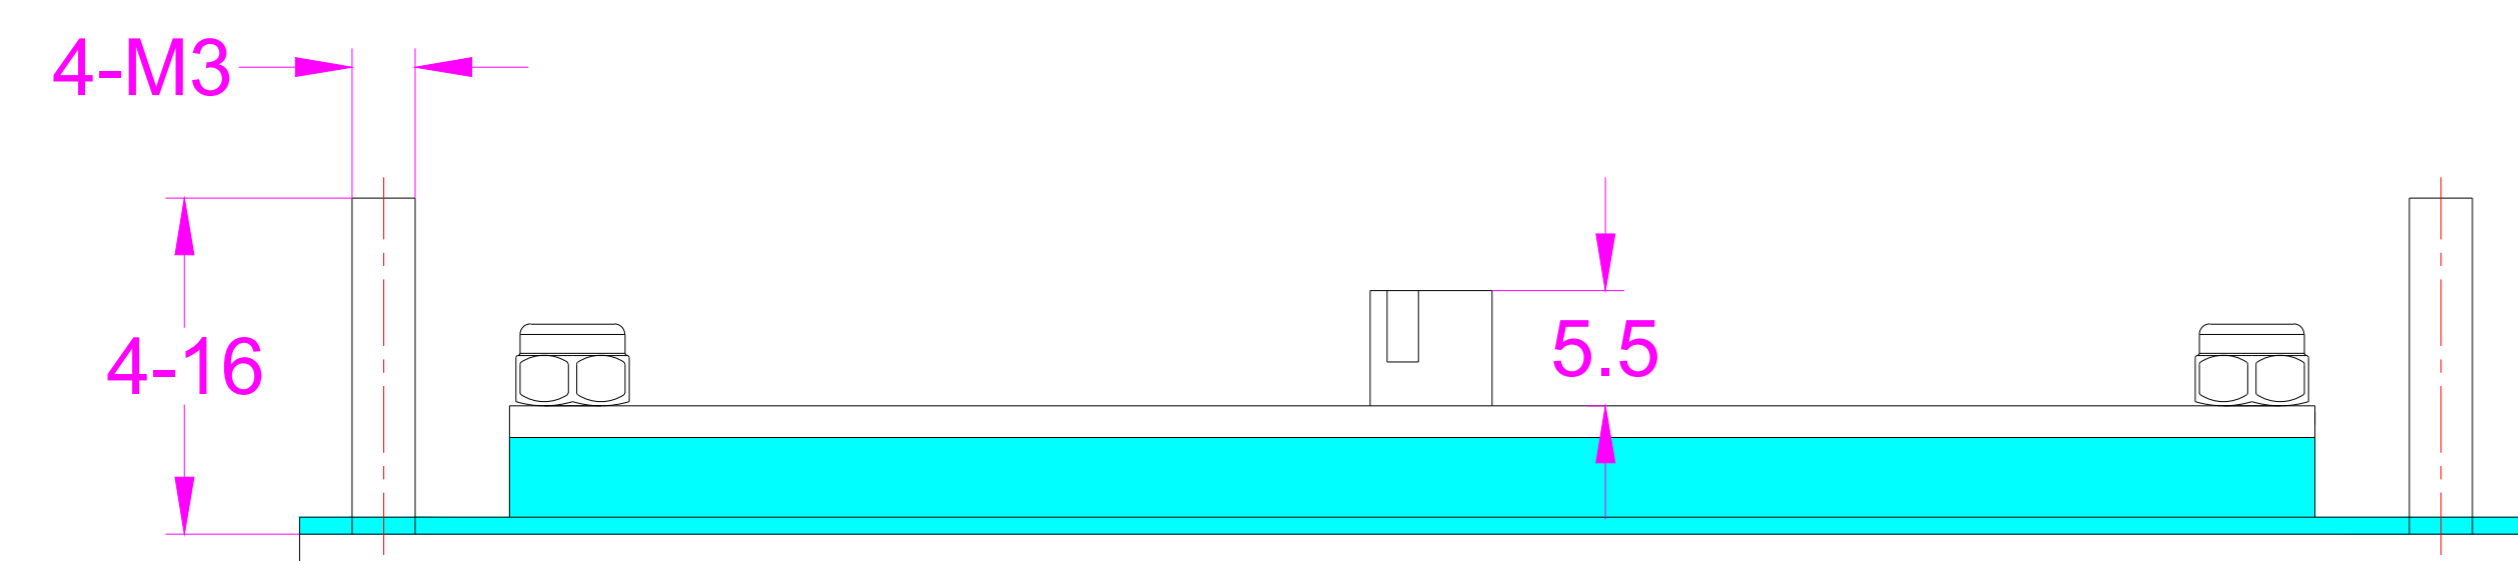

Date	Changes	REV
20.7.2020	Original	1.0

AW-B86KP-16-AC-BL-DWP