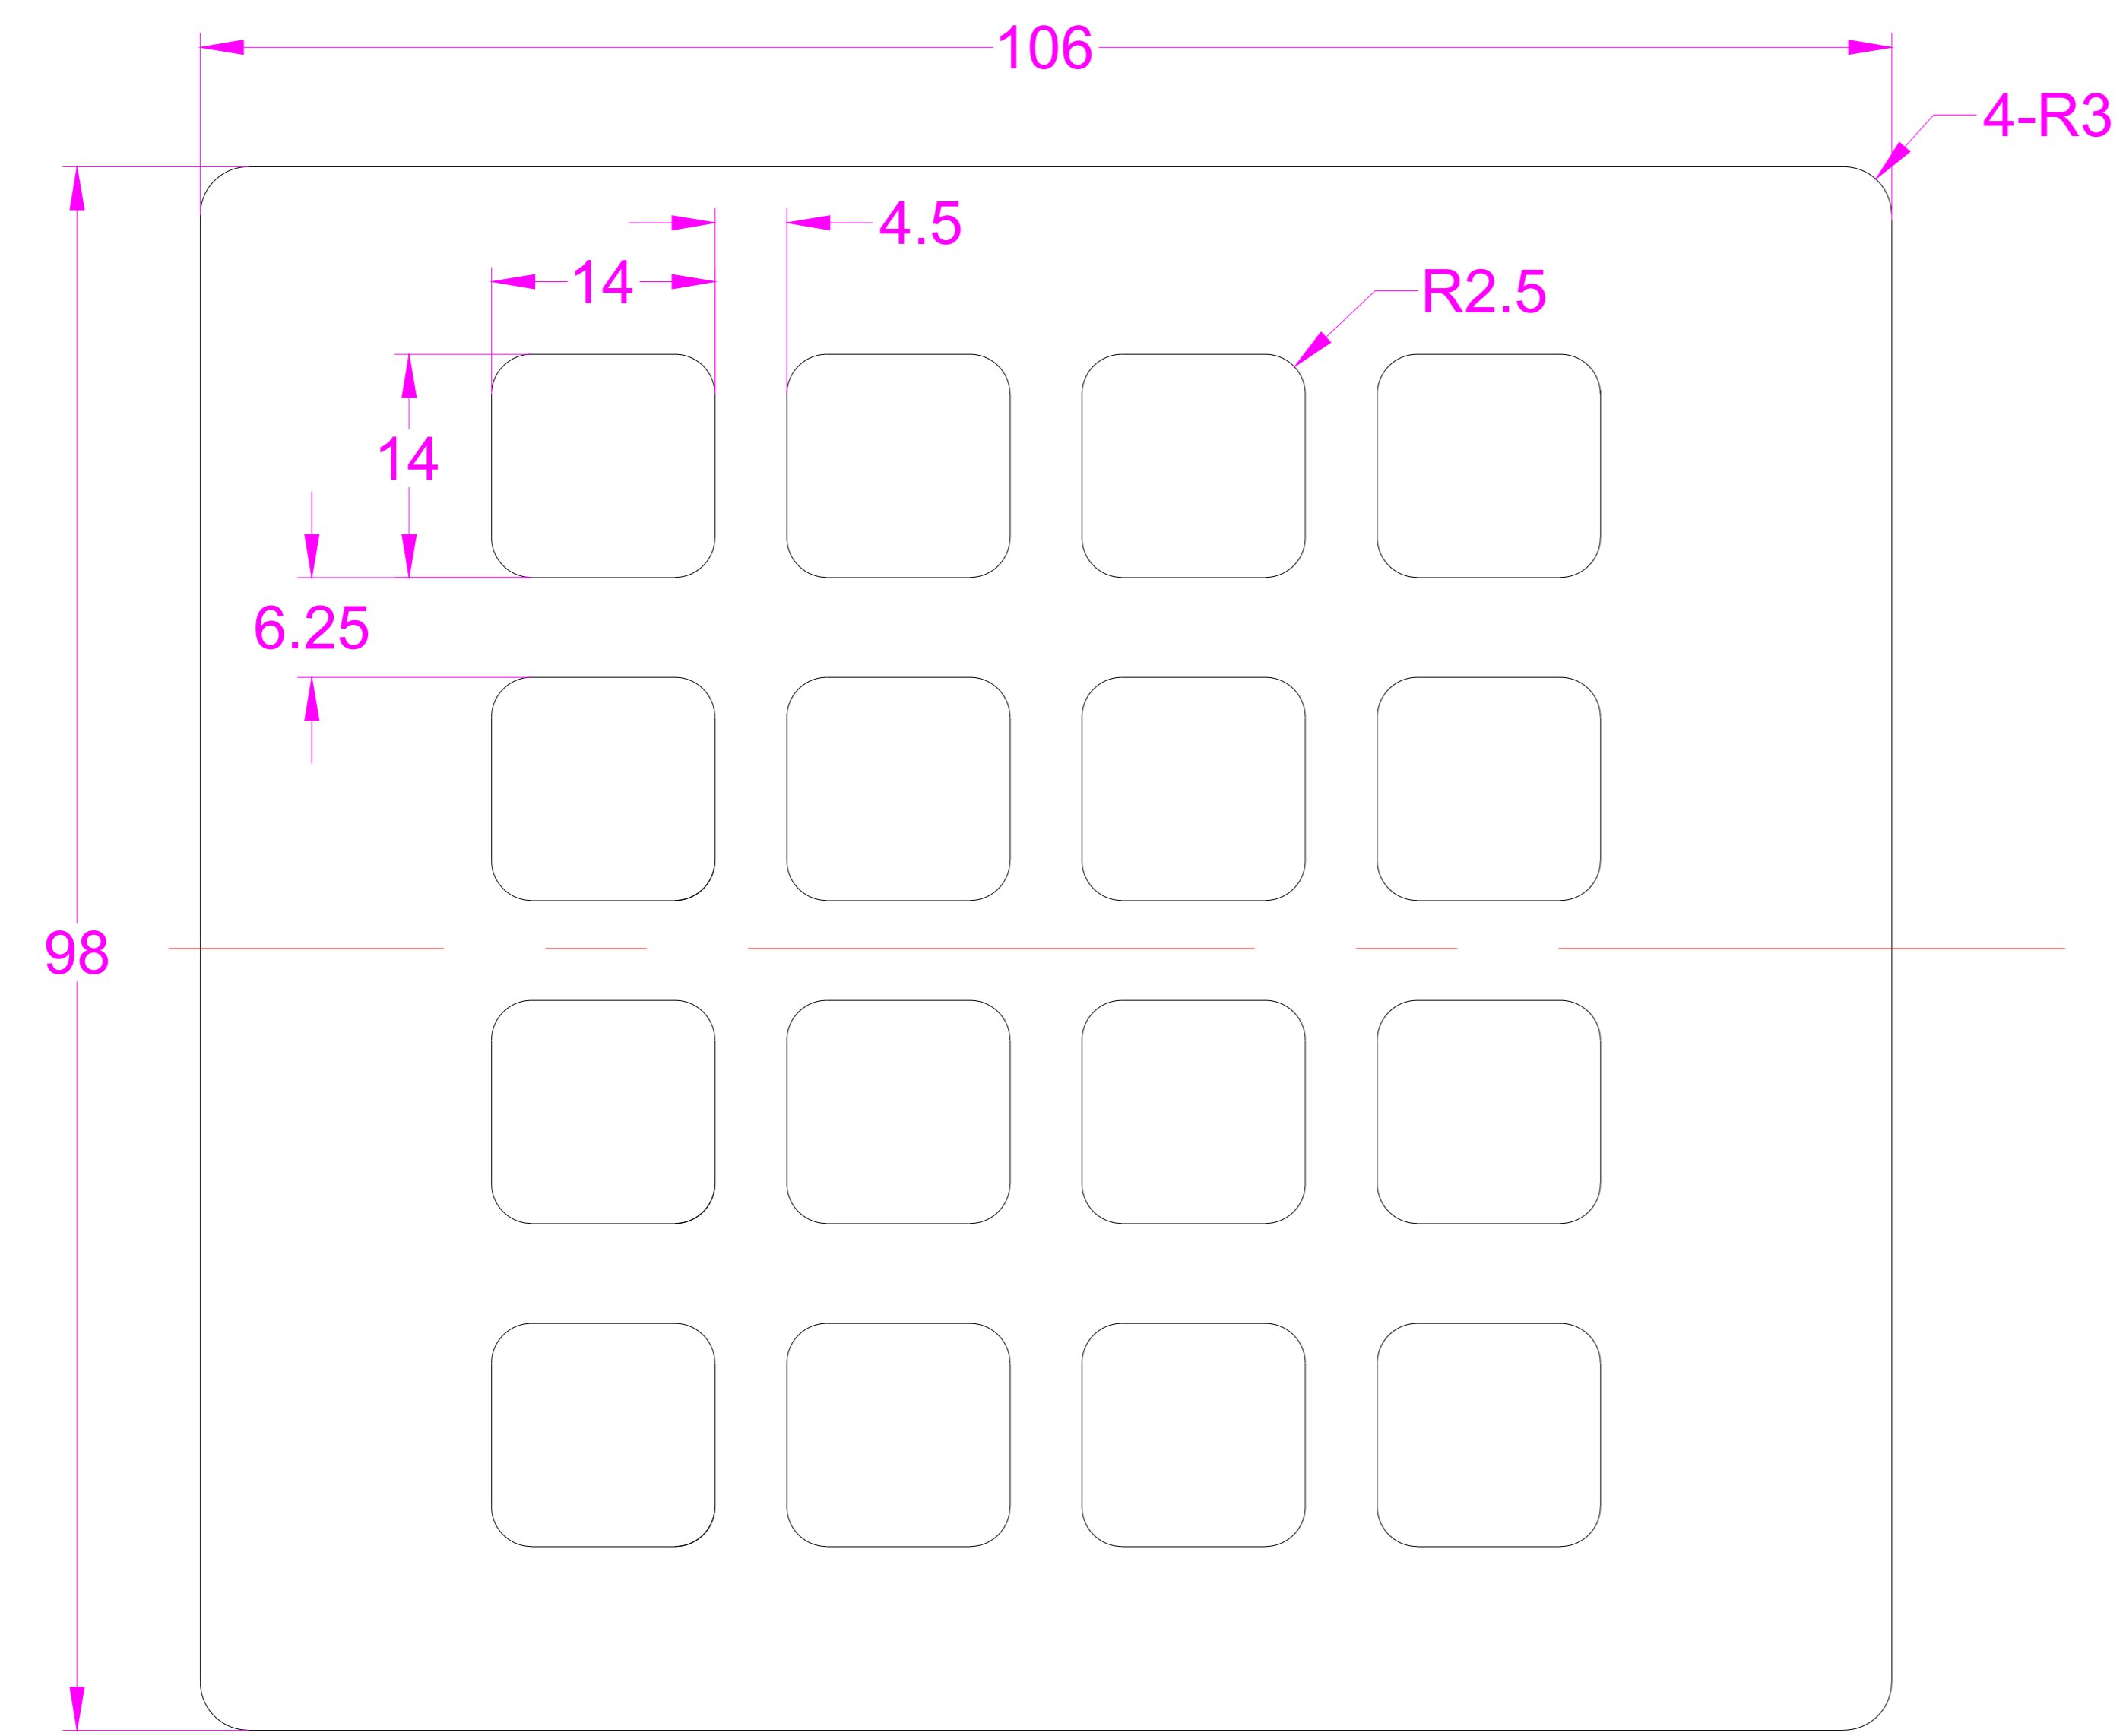

Date	Changes	REV
20.7.2020	Original	1.0

AW-B86KP-16-AC-BL-DWP