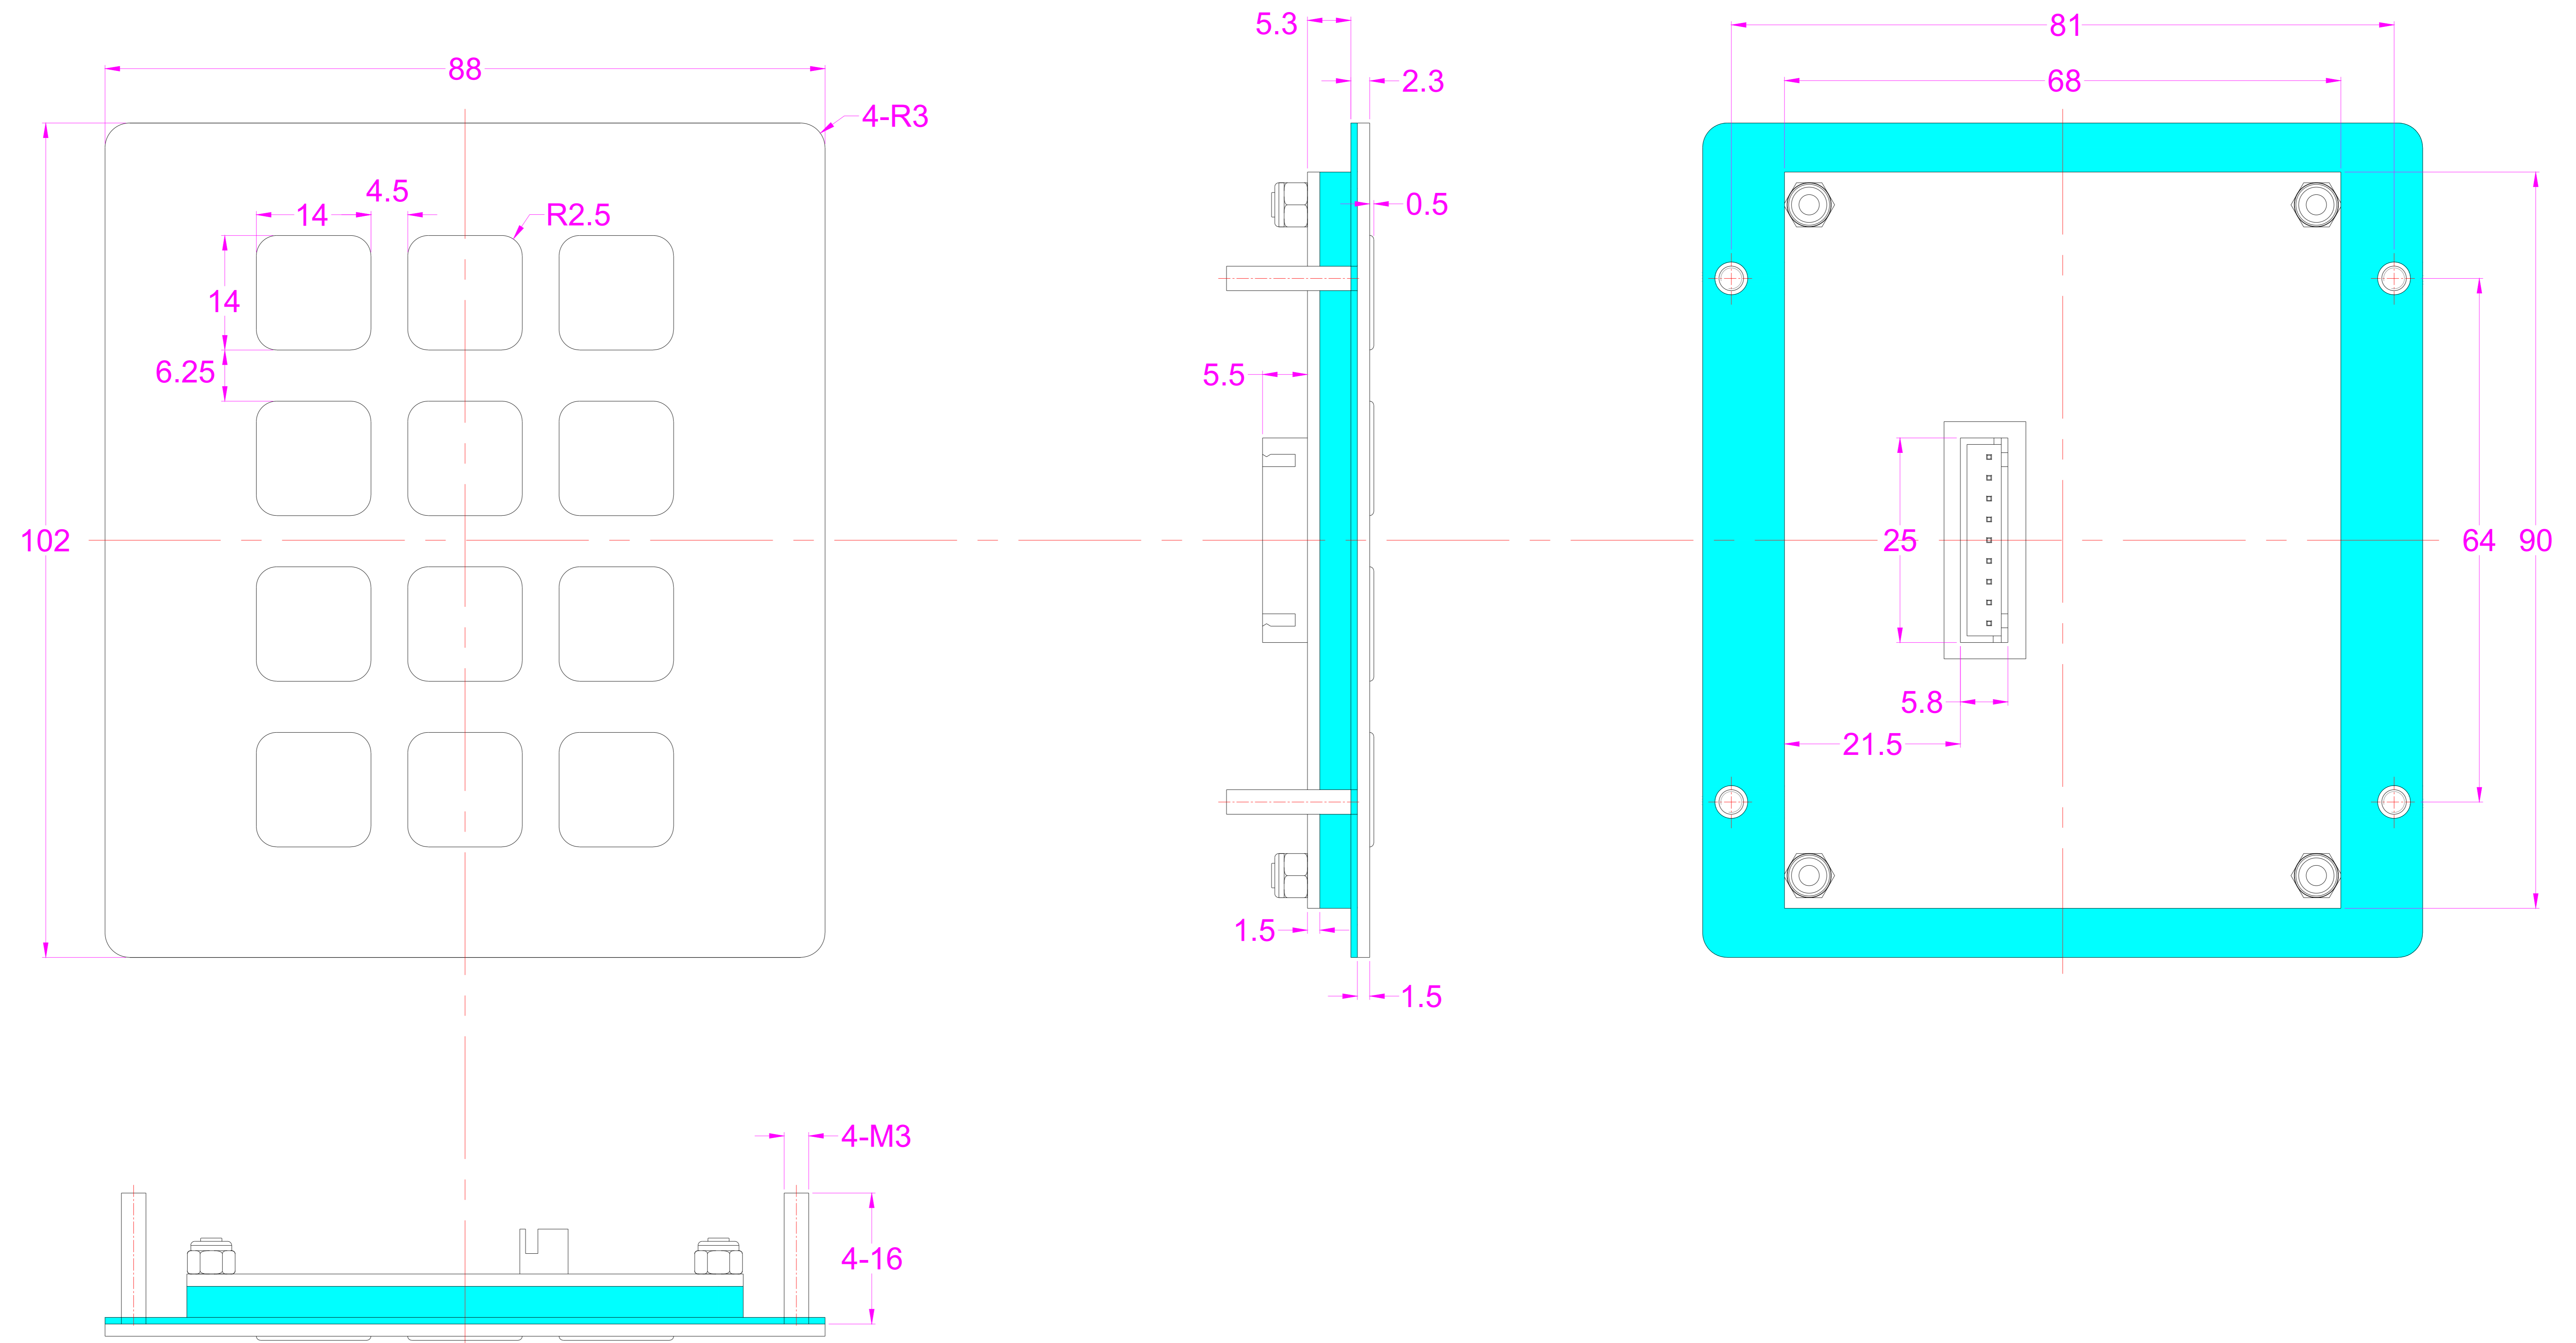

Date	Changes	REV
21.03.2022	Original	1.0

AW-B88KP-AC-BL-DWP