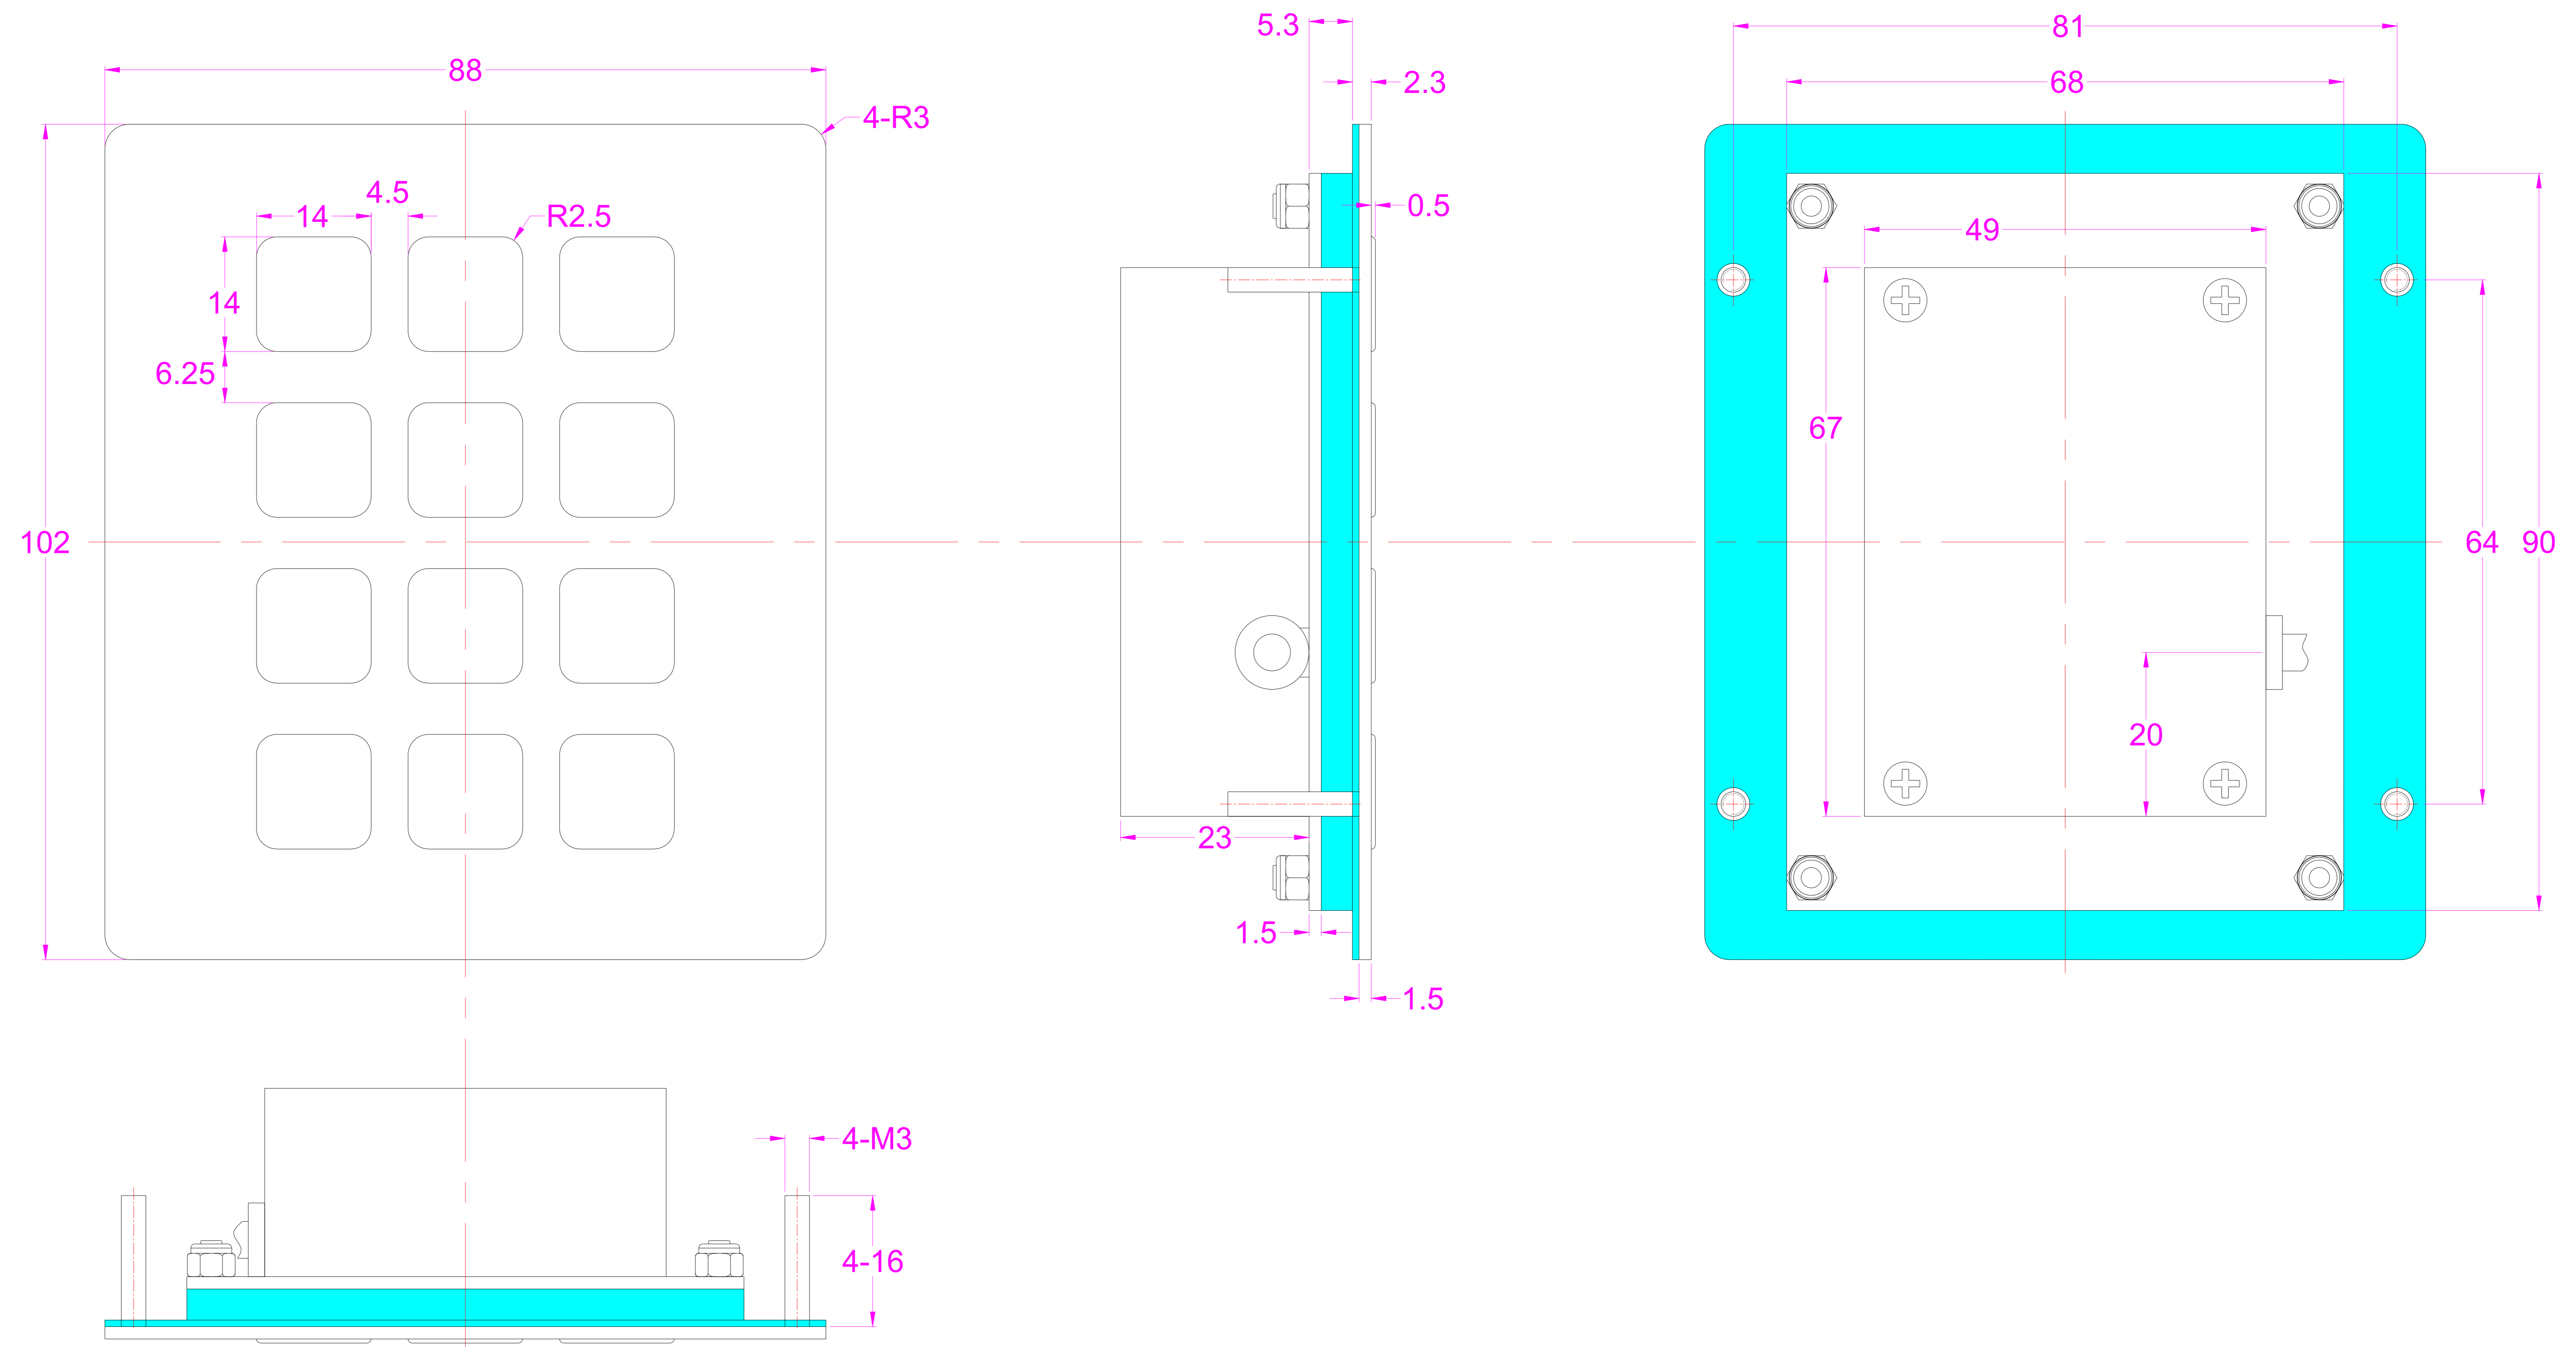

Date	Changes	REV
21.03.2022	Original	1.0

AW-B88KP-BL-DWP