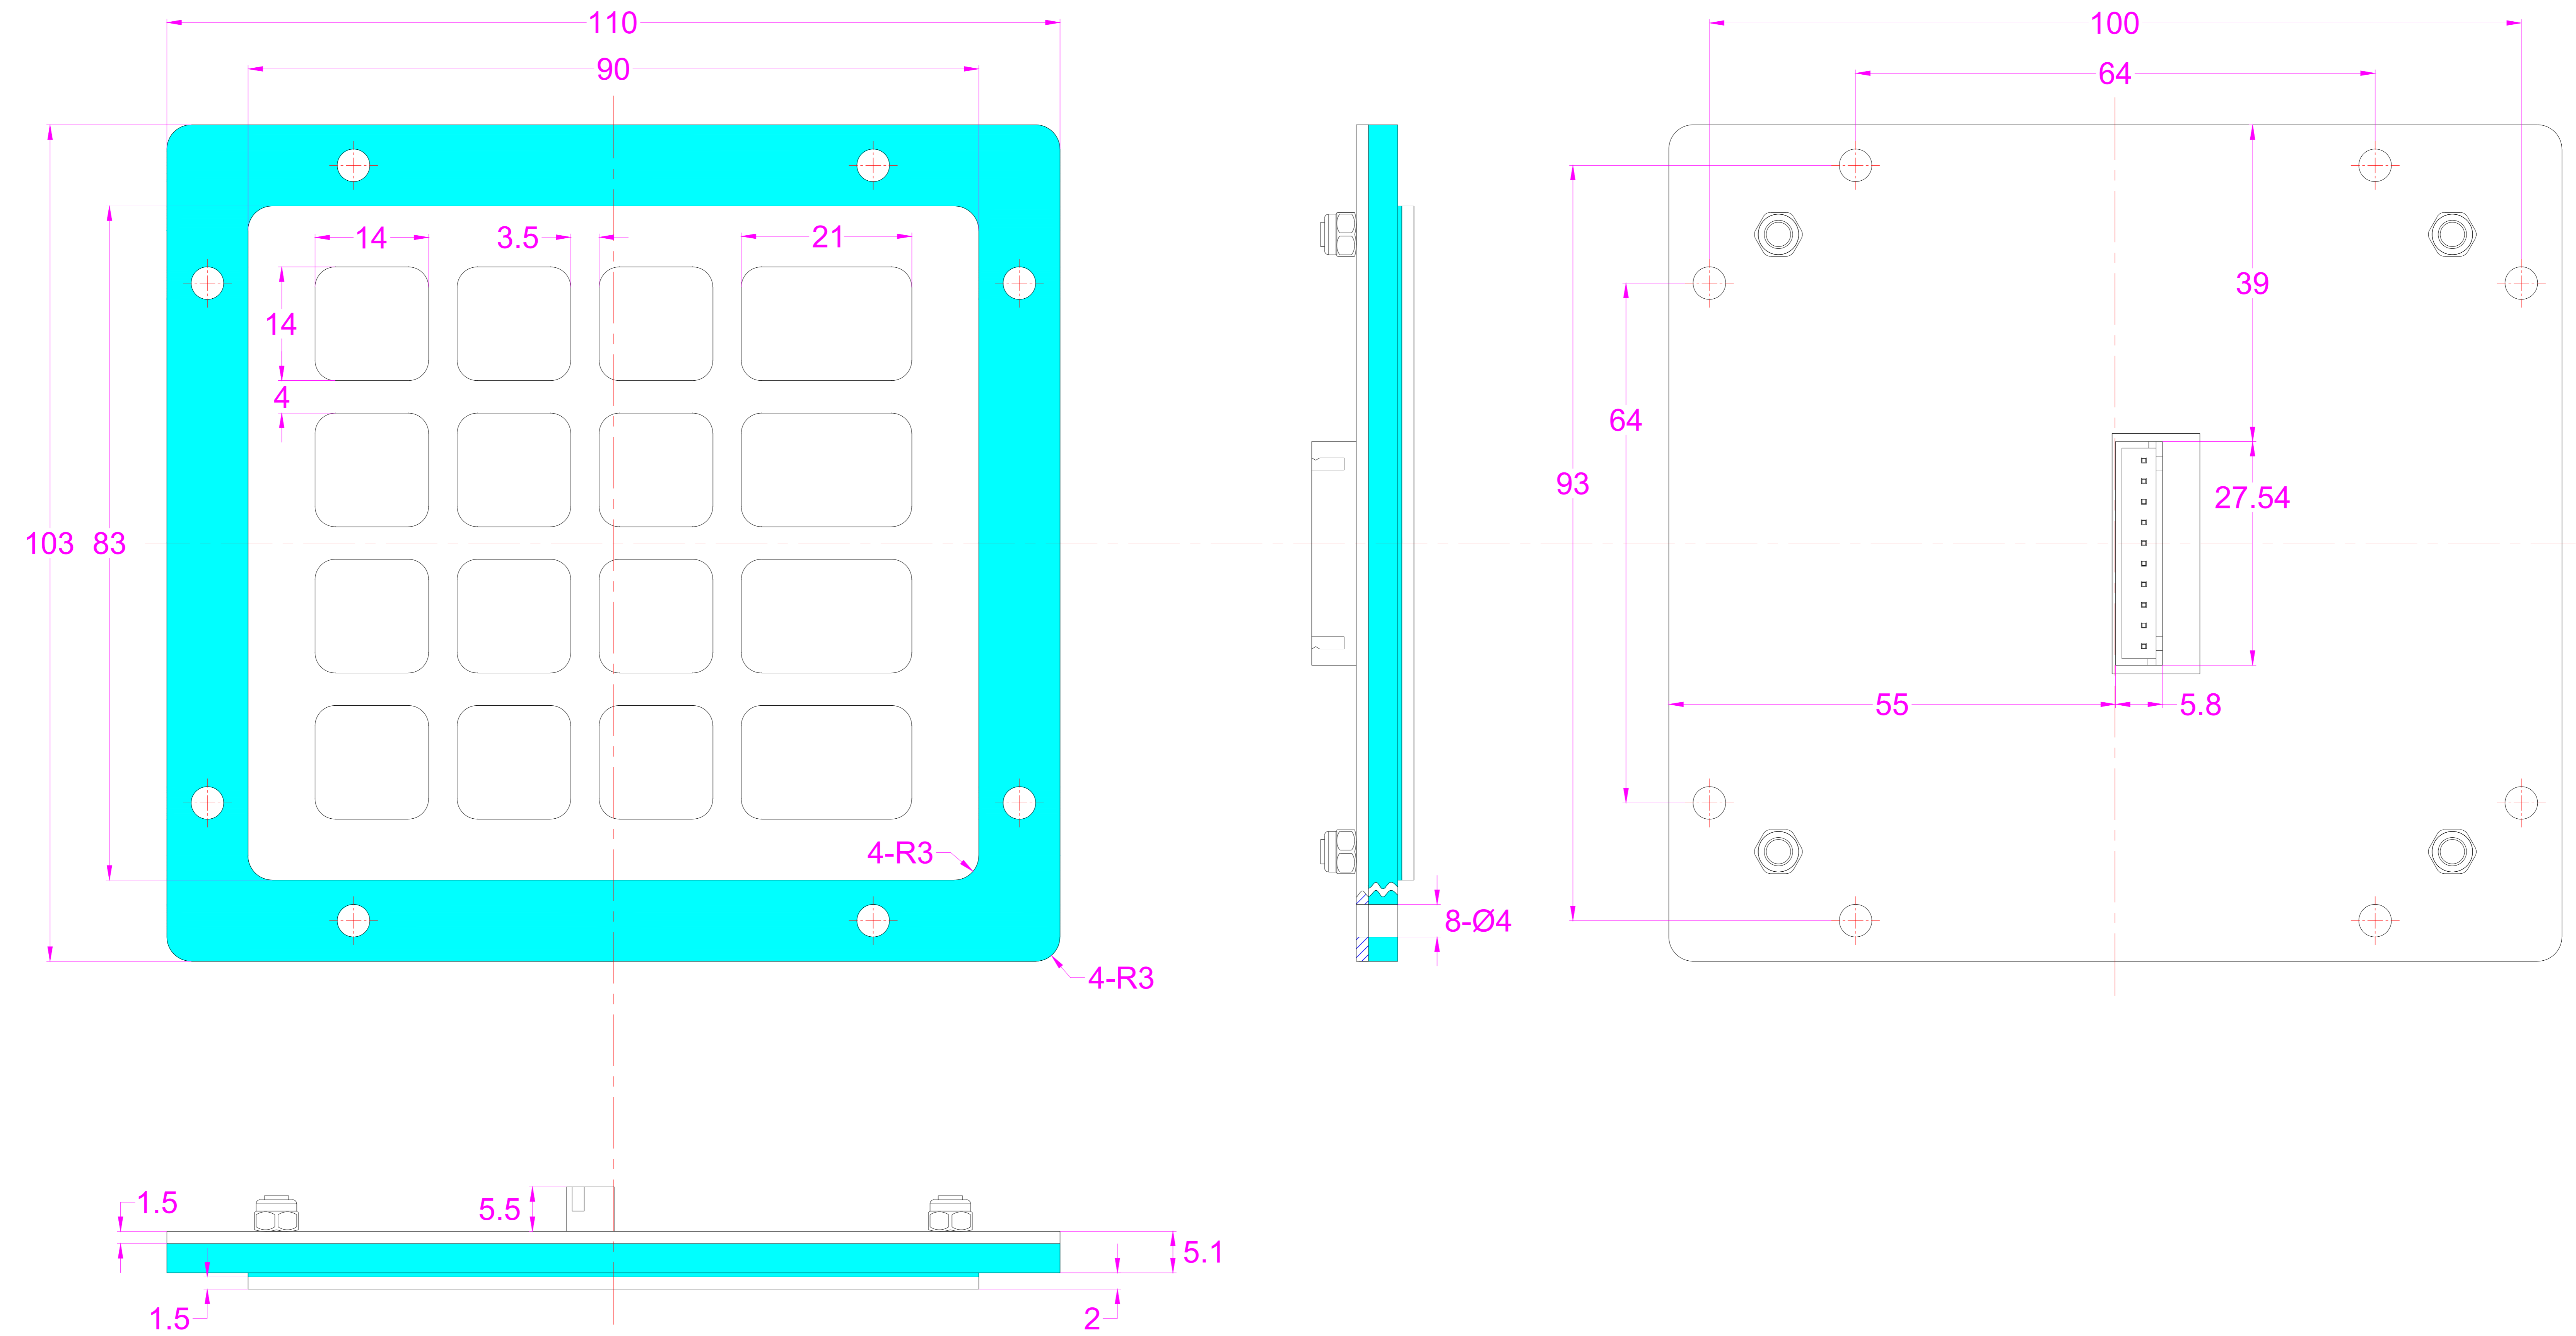

Date	Changes	REV
12.05.2020	Original	1.0

**AW-B90KP-16-AC-BL-DWP**