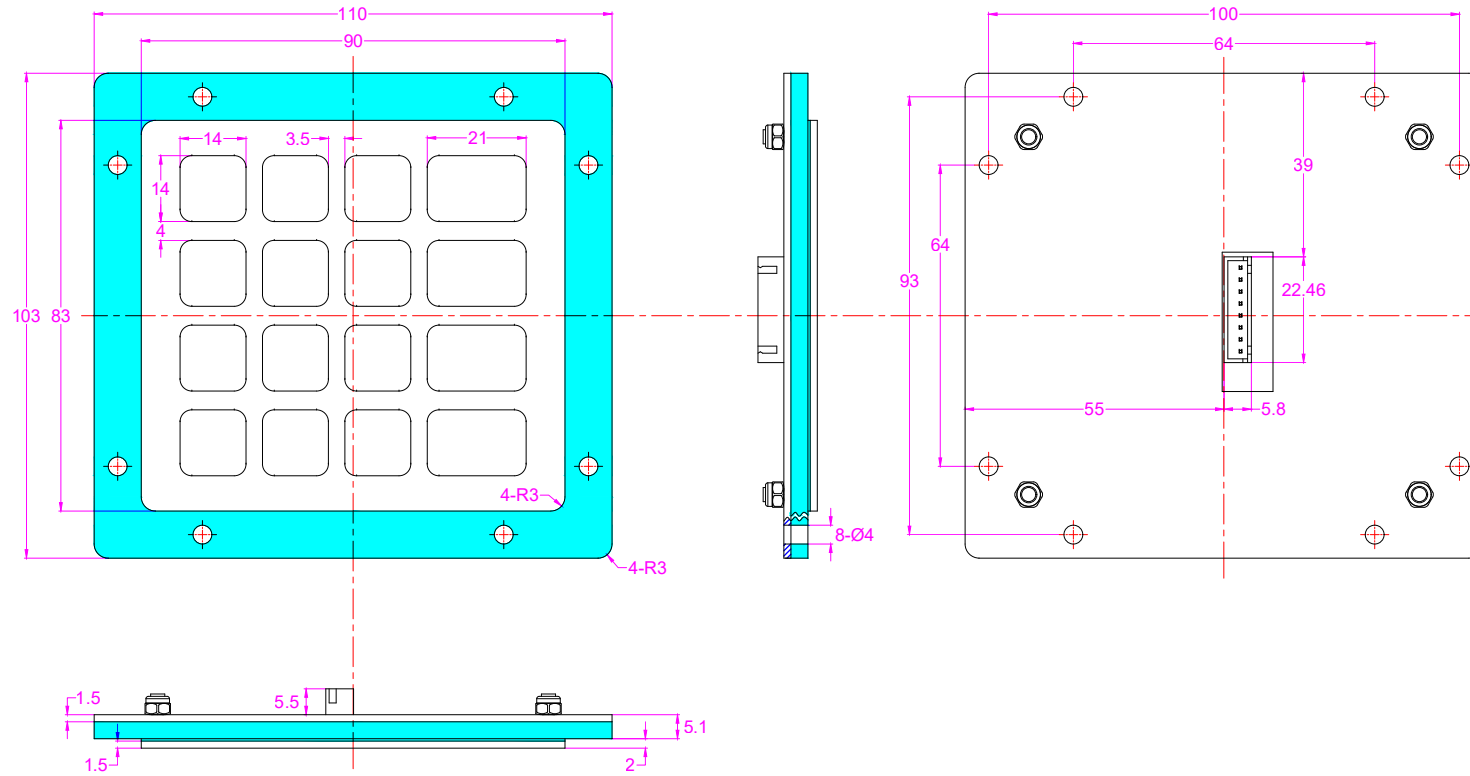

Date	Changes	REV
12.05.2020	Original	1.0

AW-B90KP-16-AC-DWP