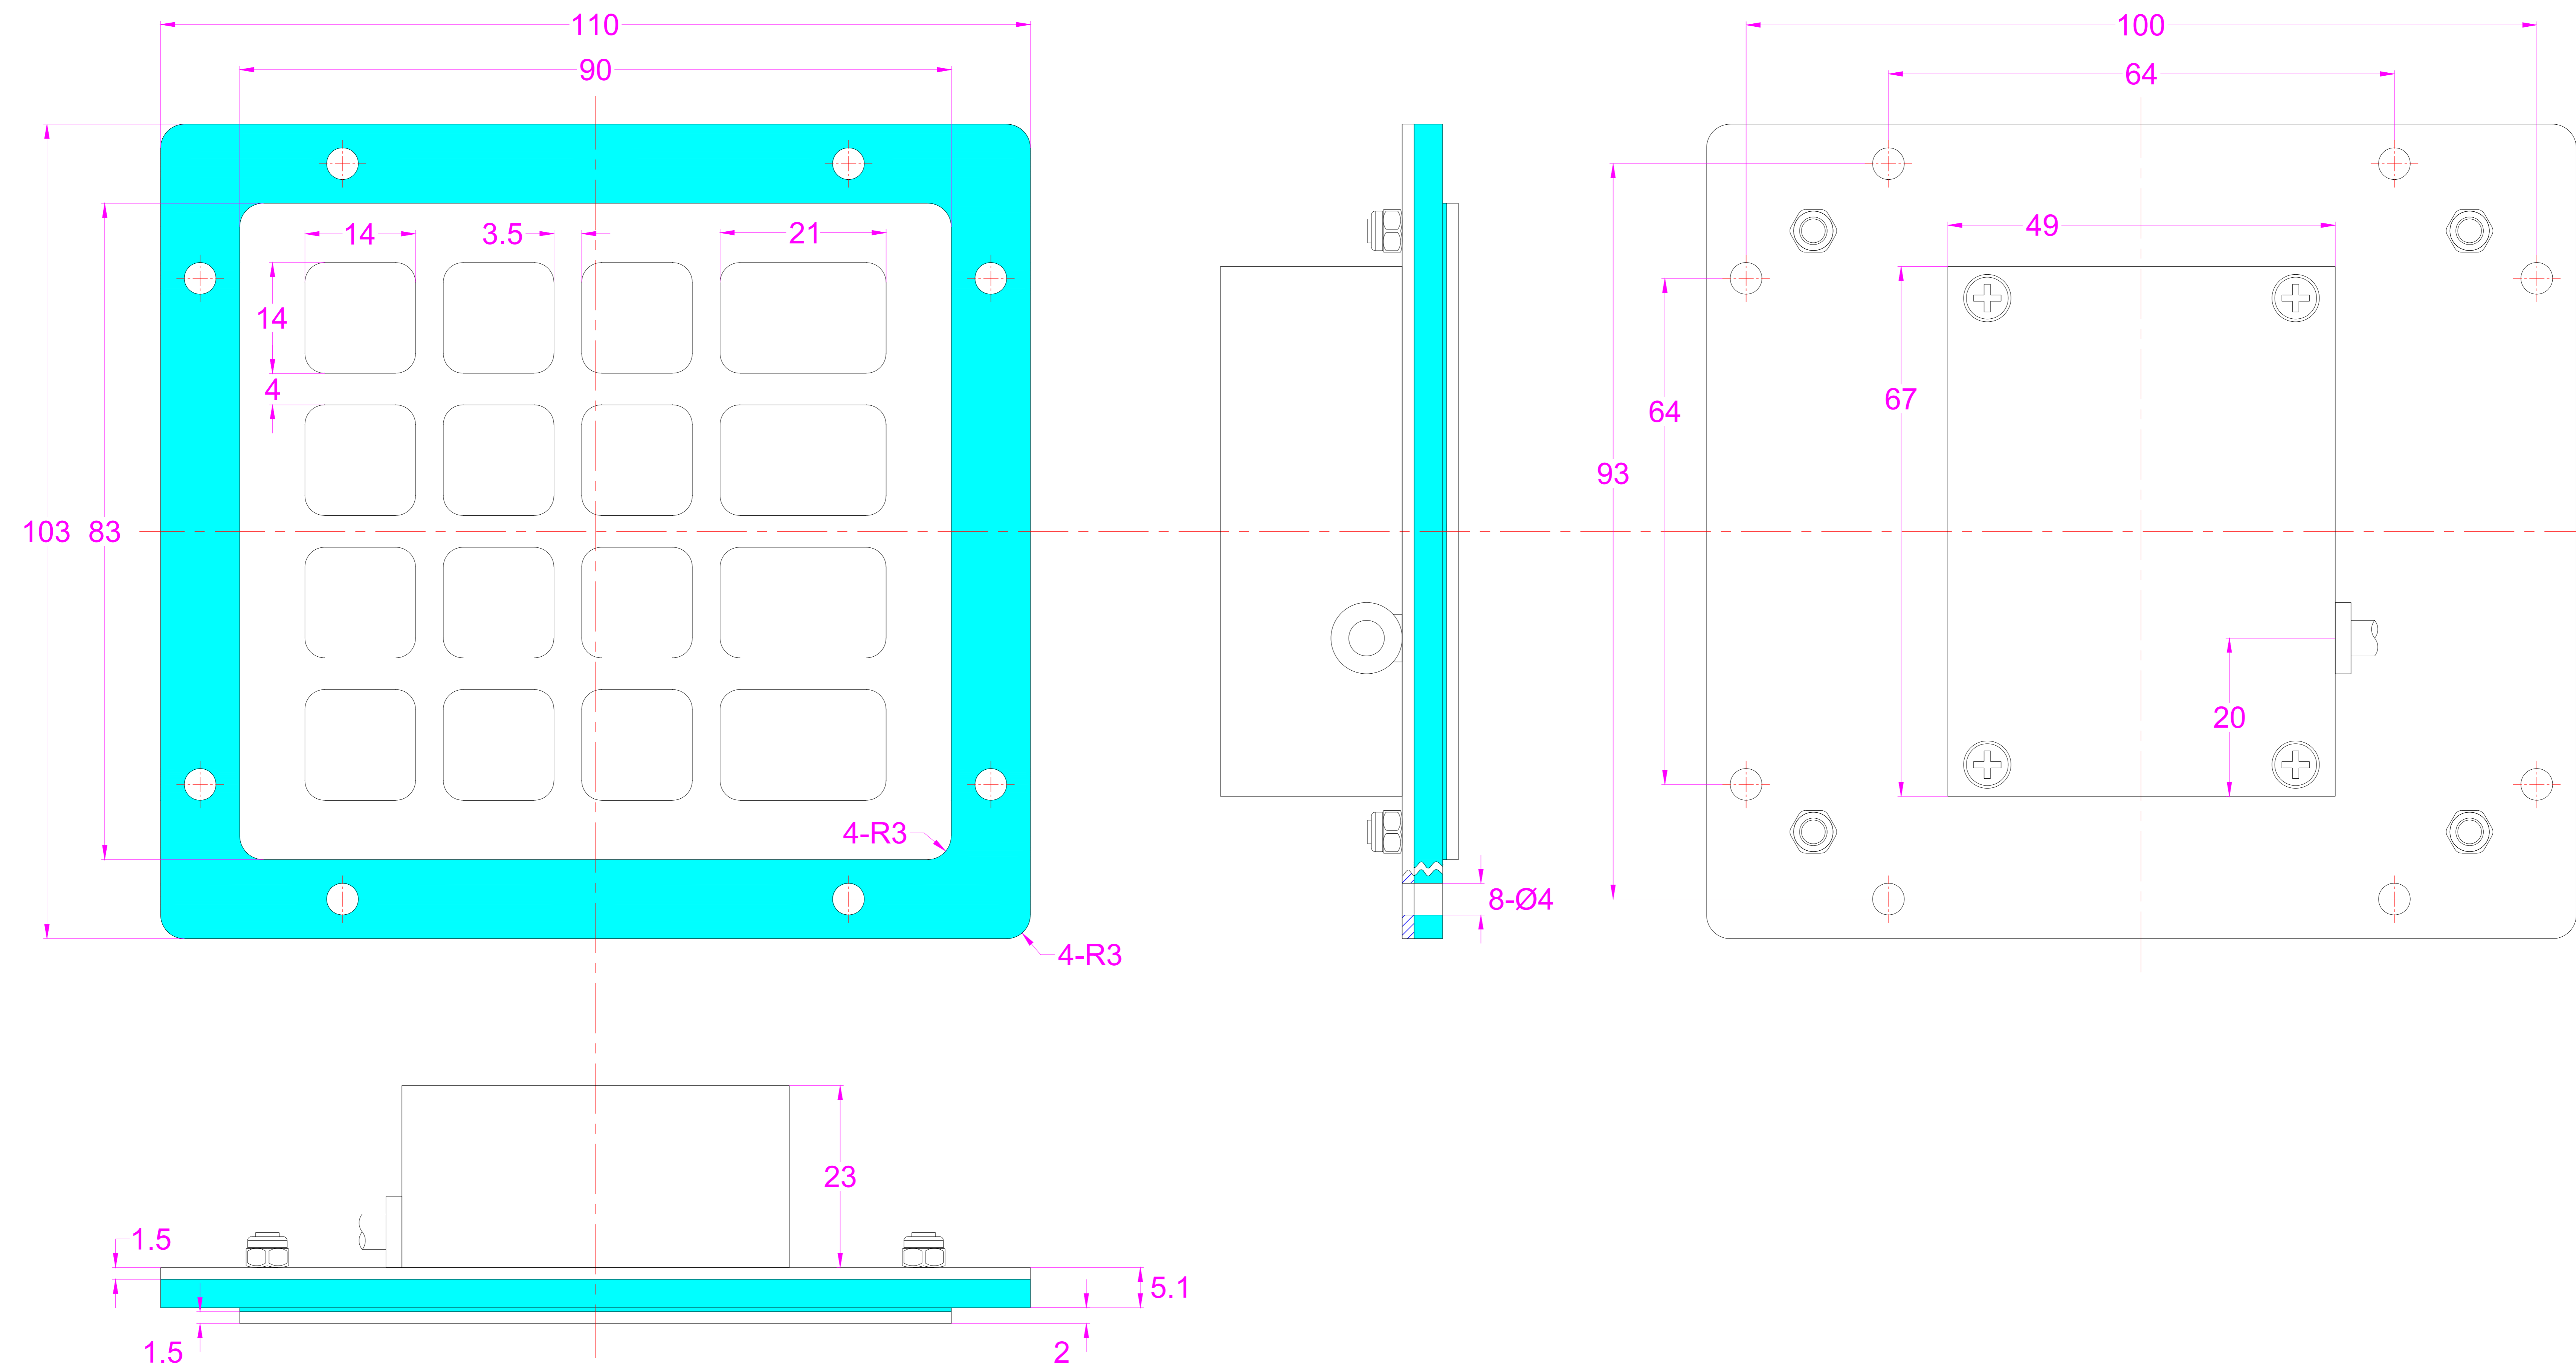

Date	Changes	REV
12.05.2020	Original	1.0

AW-B90KP-16-BL-DWP