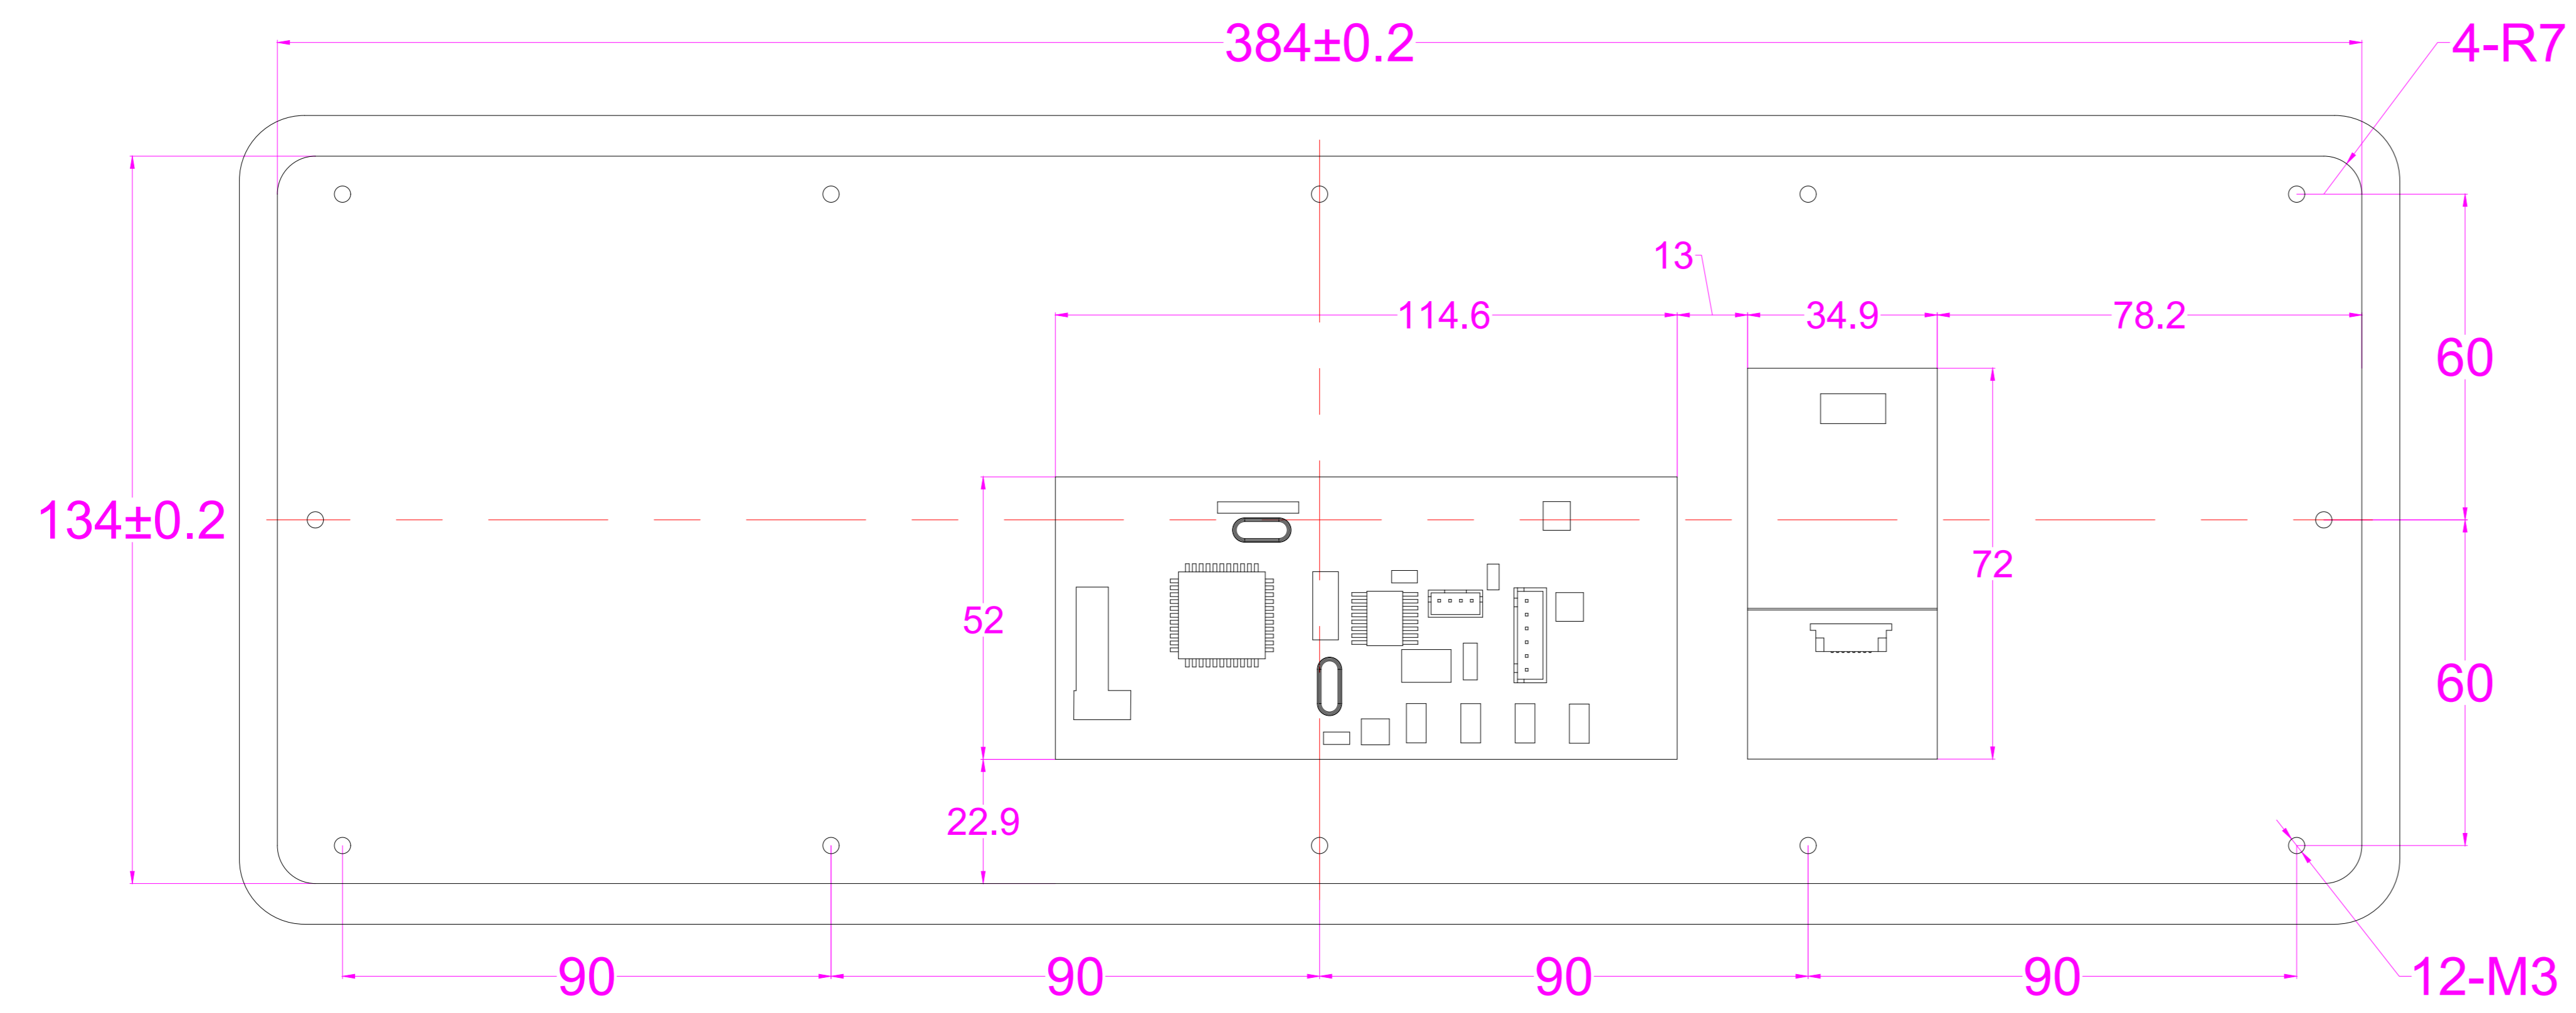

Date	Changes	REV
2021.12.2	Original	1.0

AW-D399TP-KP-FN