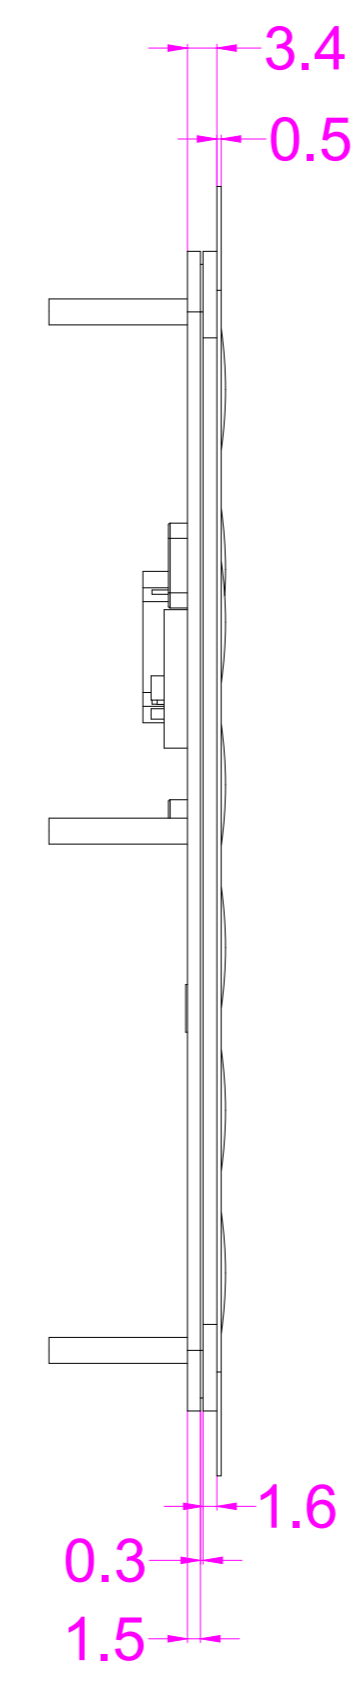

Date	Changes	REV
2021.12.2	Original	1.0

AW-D399TP-KP-FN