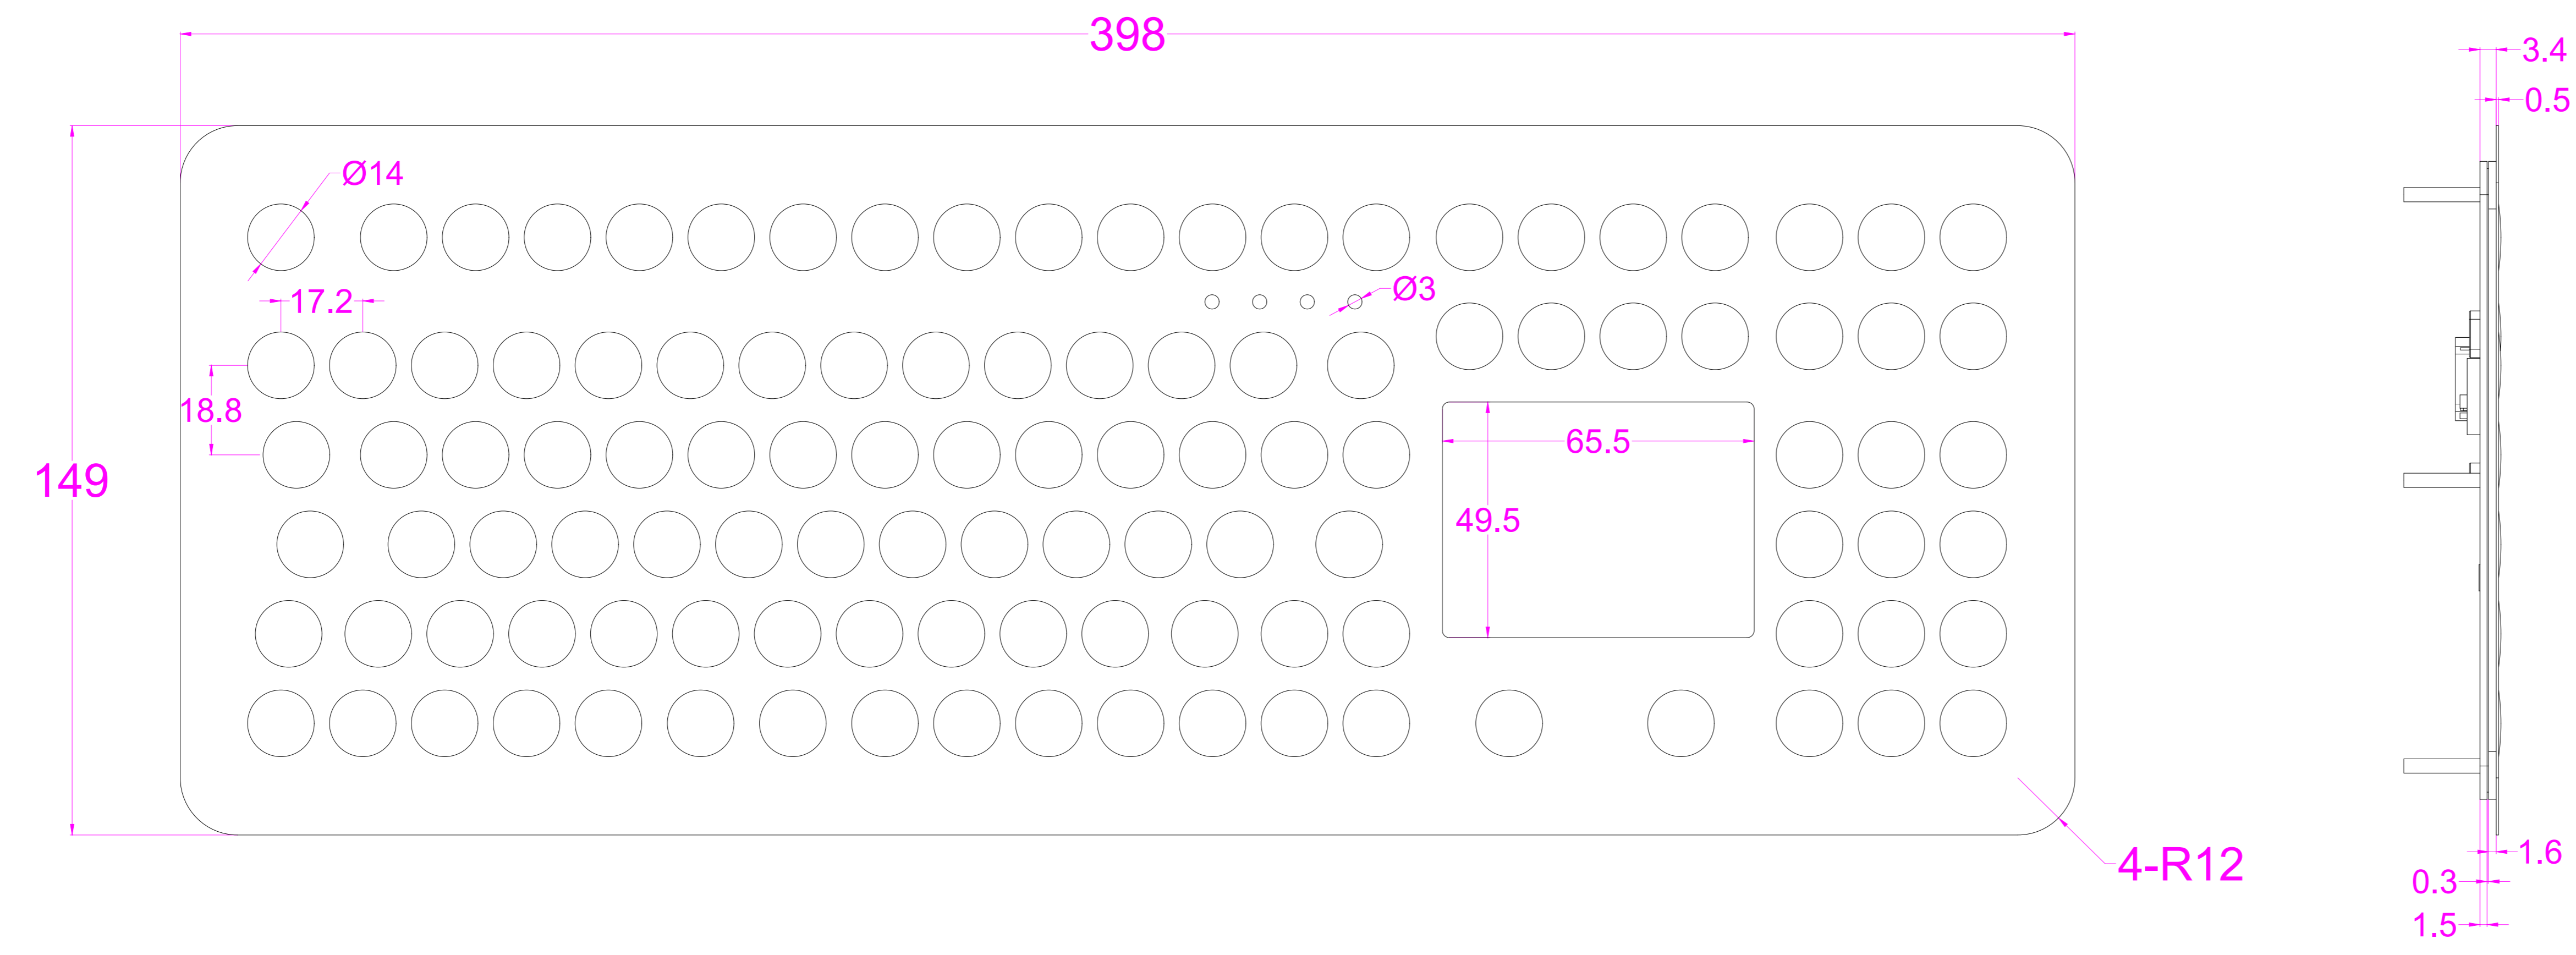

Date	Changes	REV
2021.12.2	Original	1.0

AW-D399TP-KP-FN