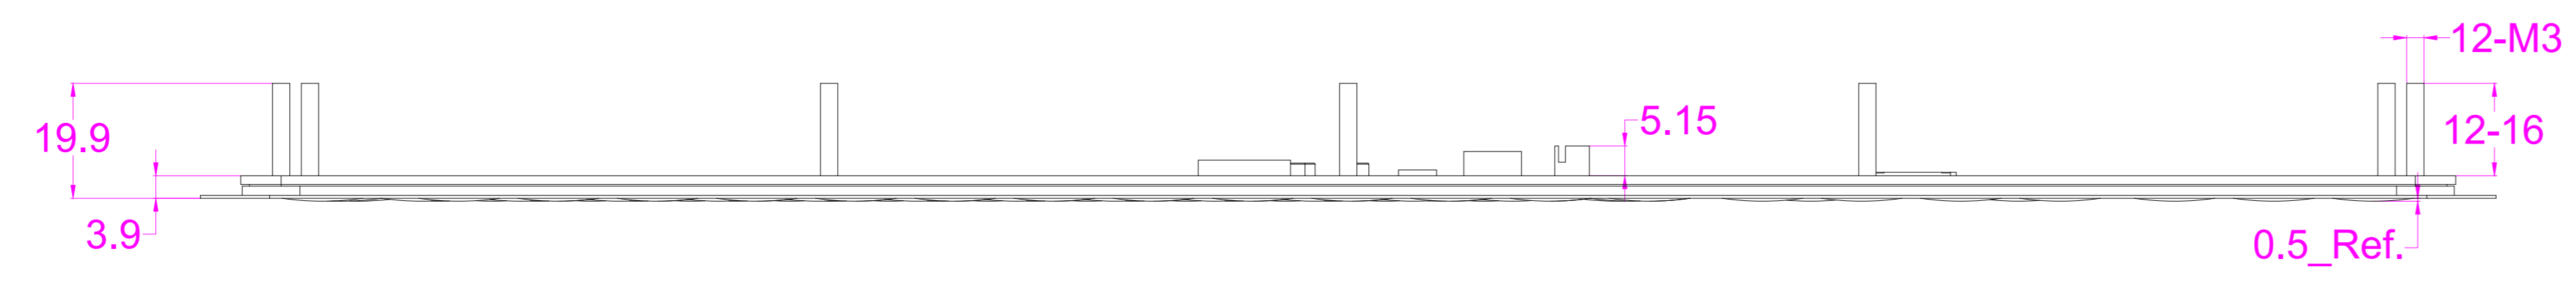

Date	Changes	REV
2021.12.2	Original	1.0

AW-D399TP-KP-FN