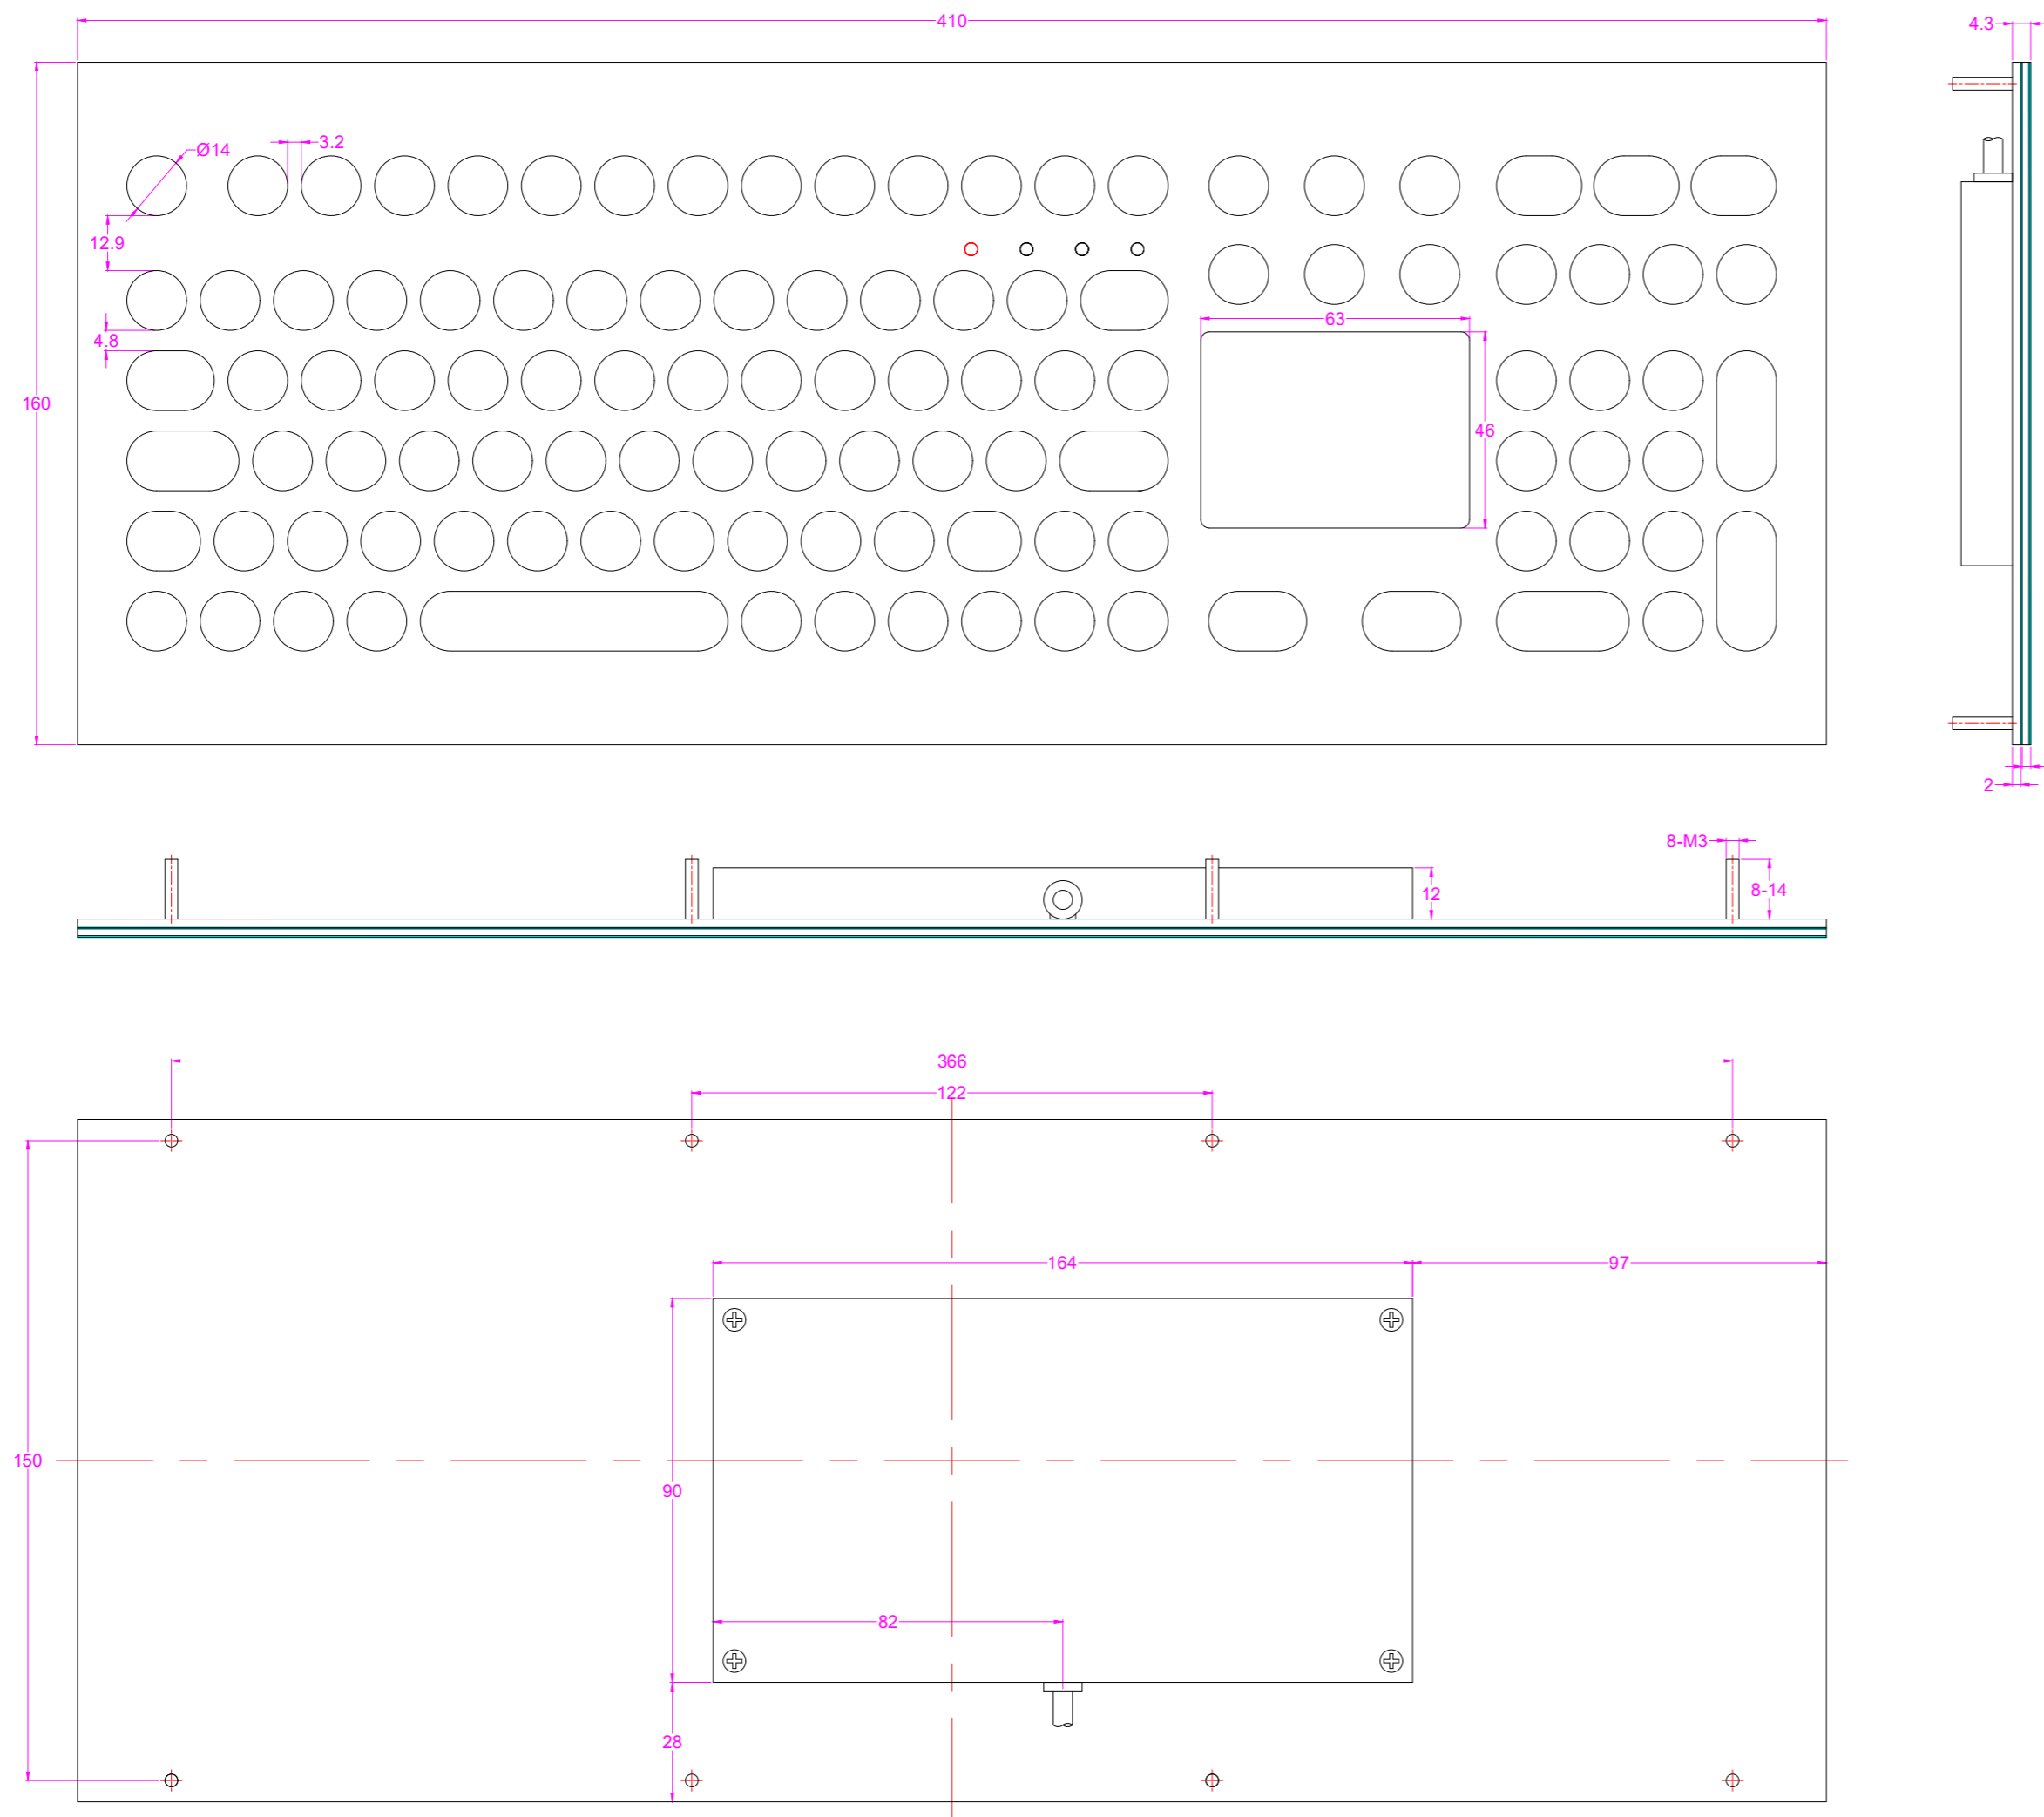

Date	Changes	REV
03.06.2015	Original	1.0
25.07.2019	changing to none installation holes shielding box	1.1
20.04.2022	The shielding box is moved 2mm to the right	1.2

**AW-D410TP-KP-FN**