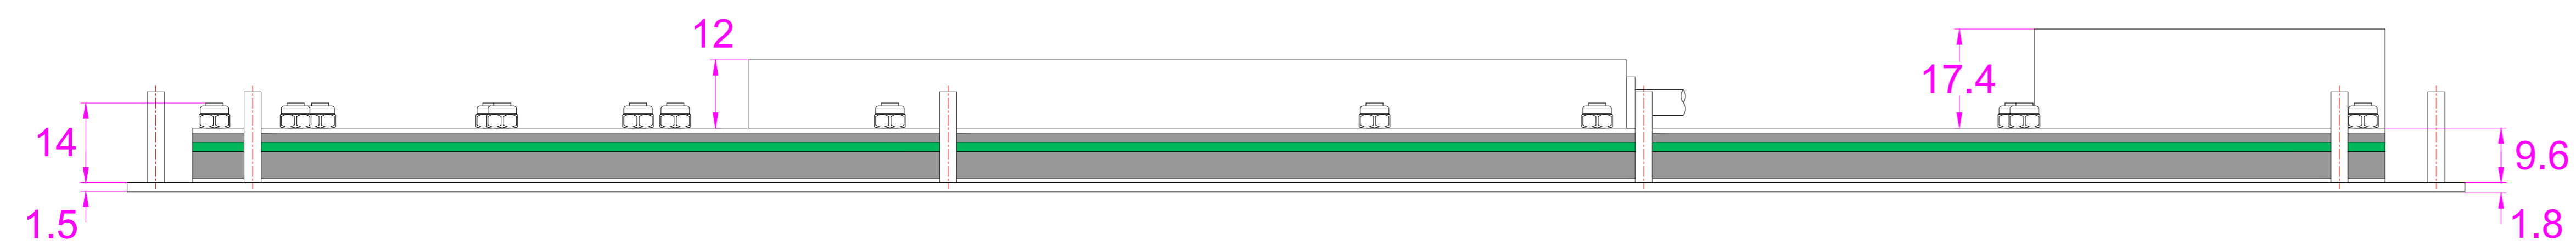

Date	Changes	REV
05.11.2020	Original	1.0

AW-D410TP-KP-FN-BL-SW