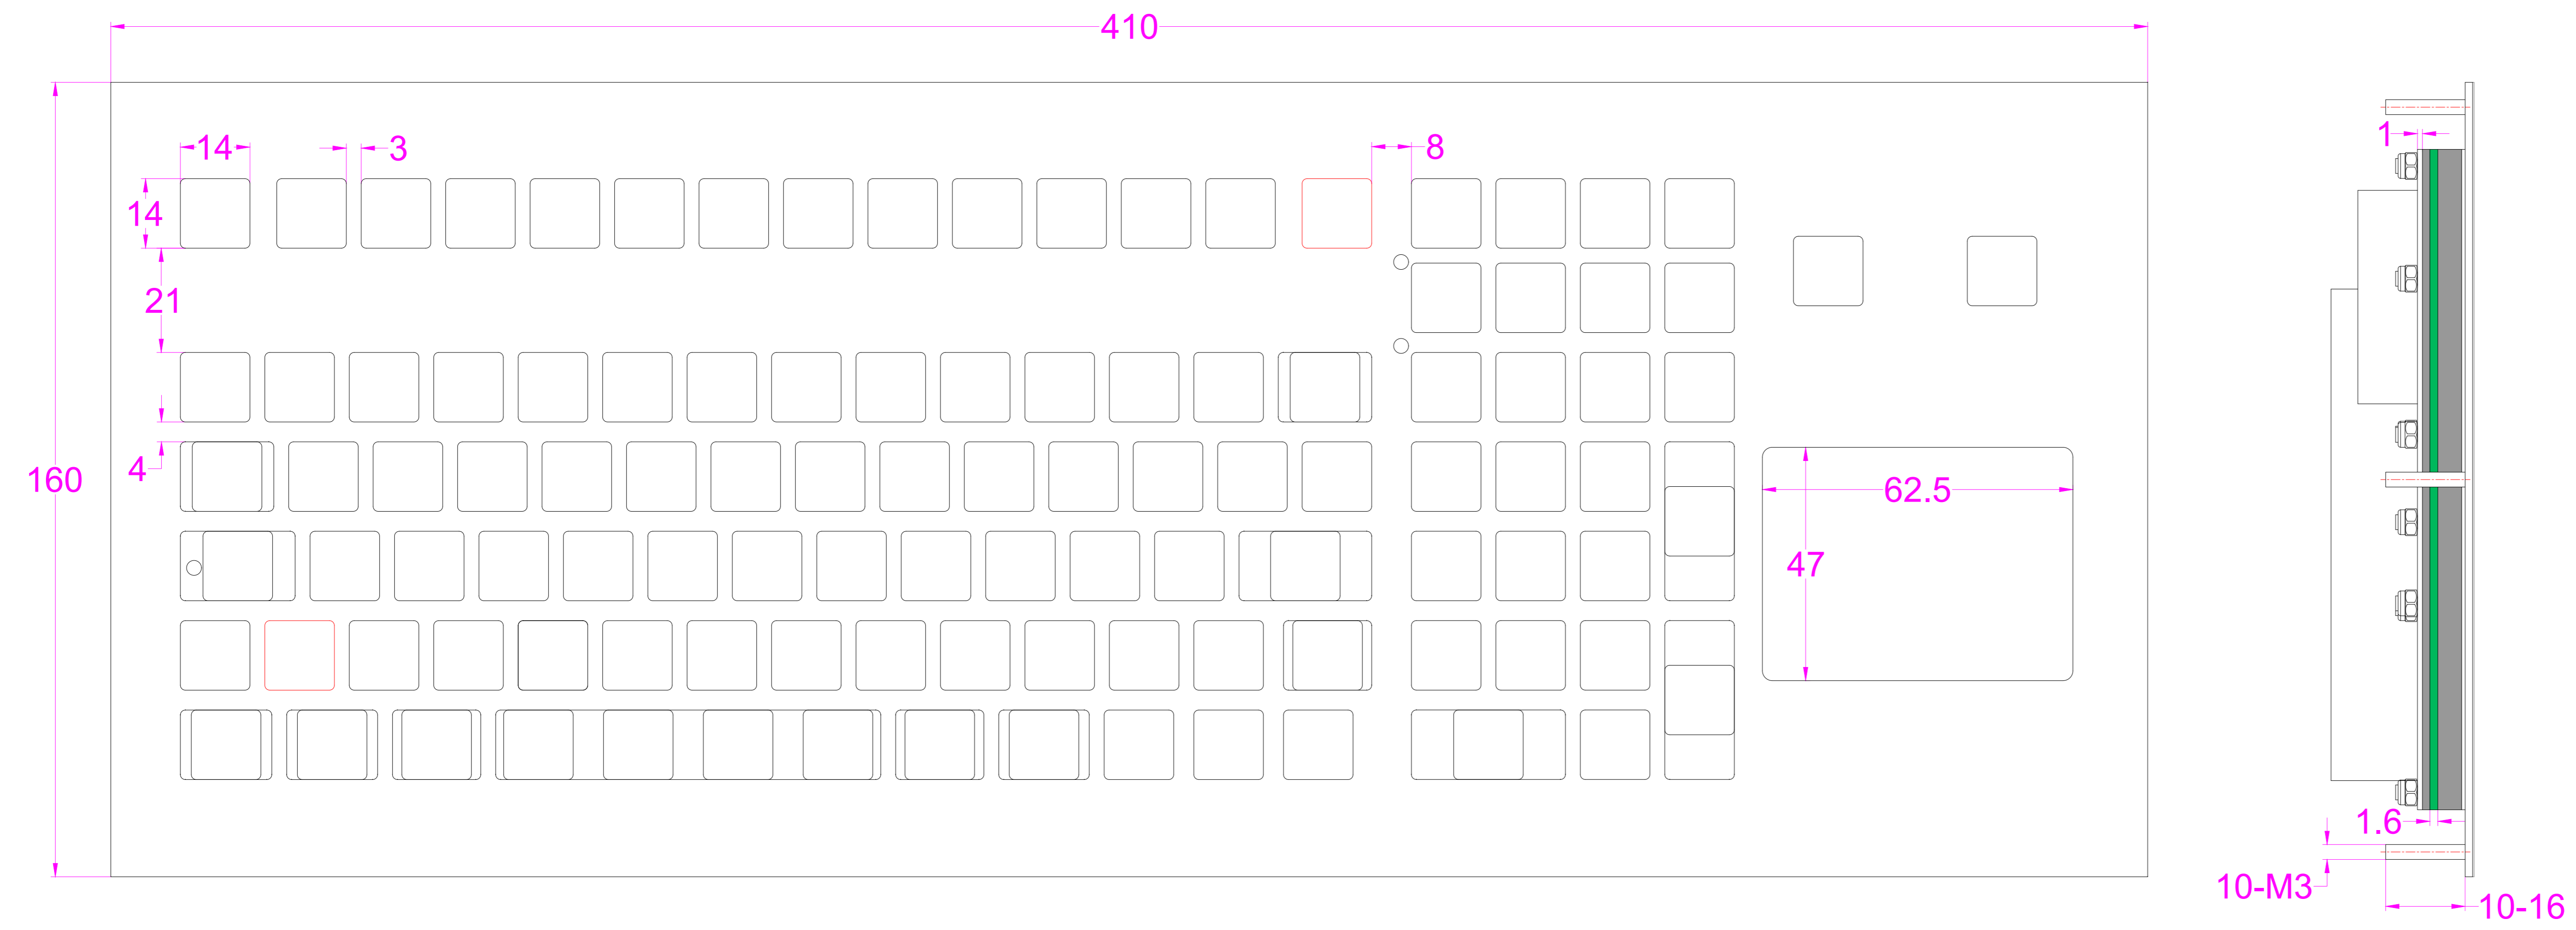

Date	Changes	REV
05.11.2020	Original	1.0

AW-D410TP-KP-FN-BL-SW