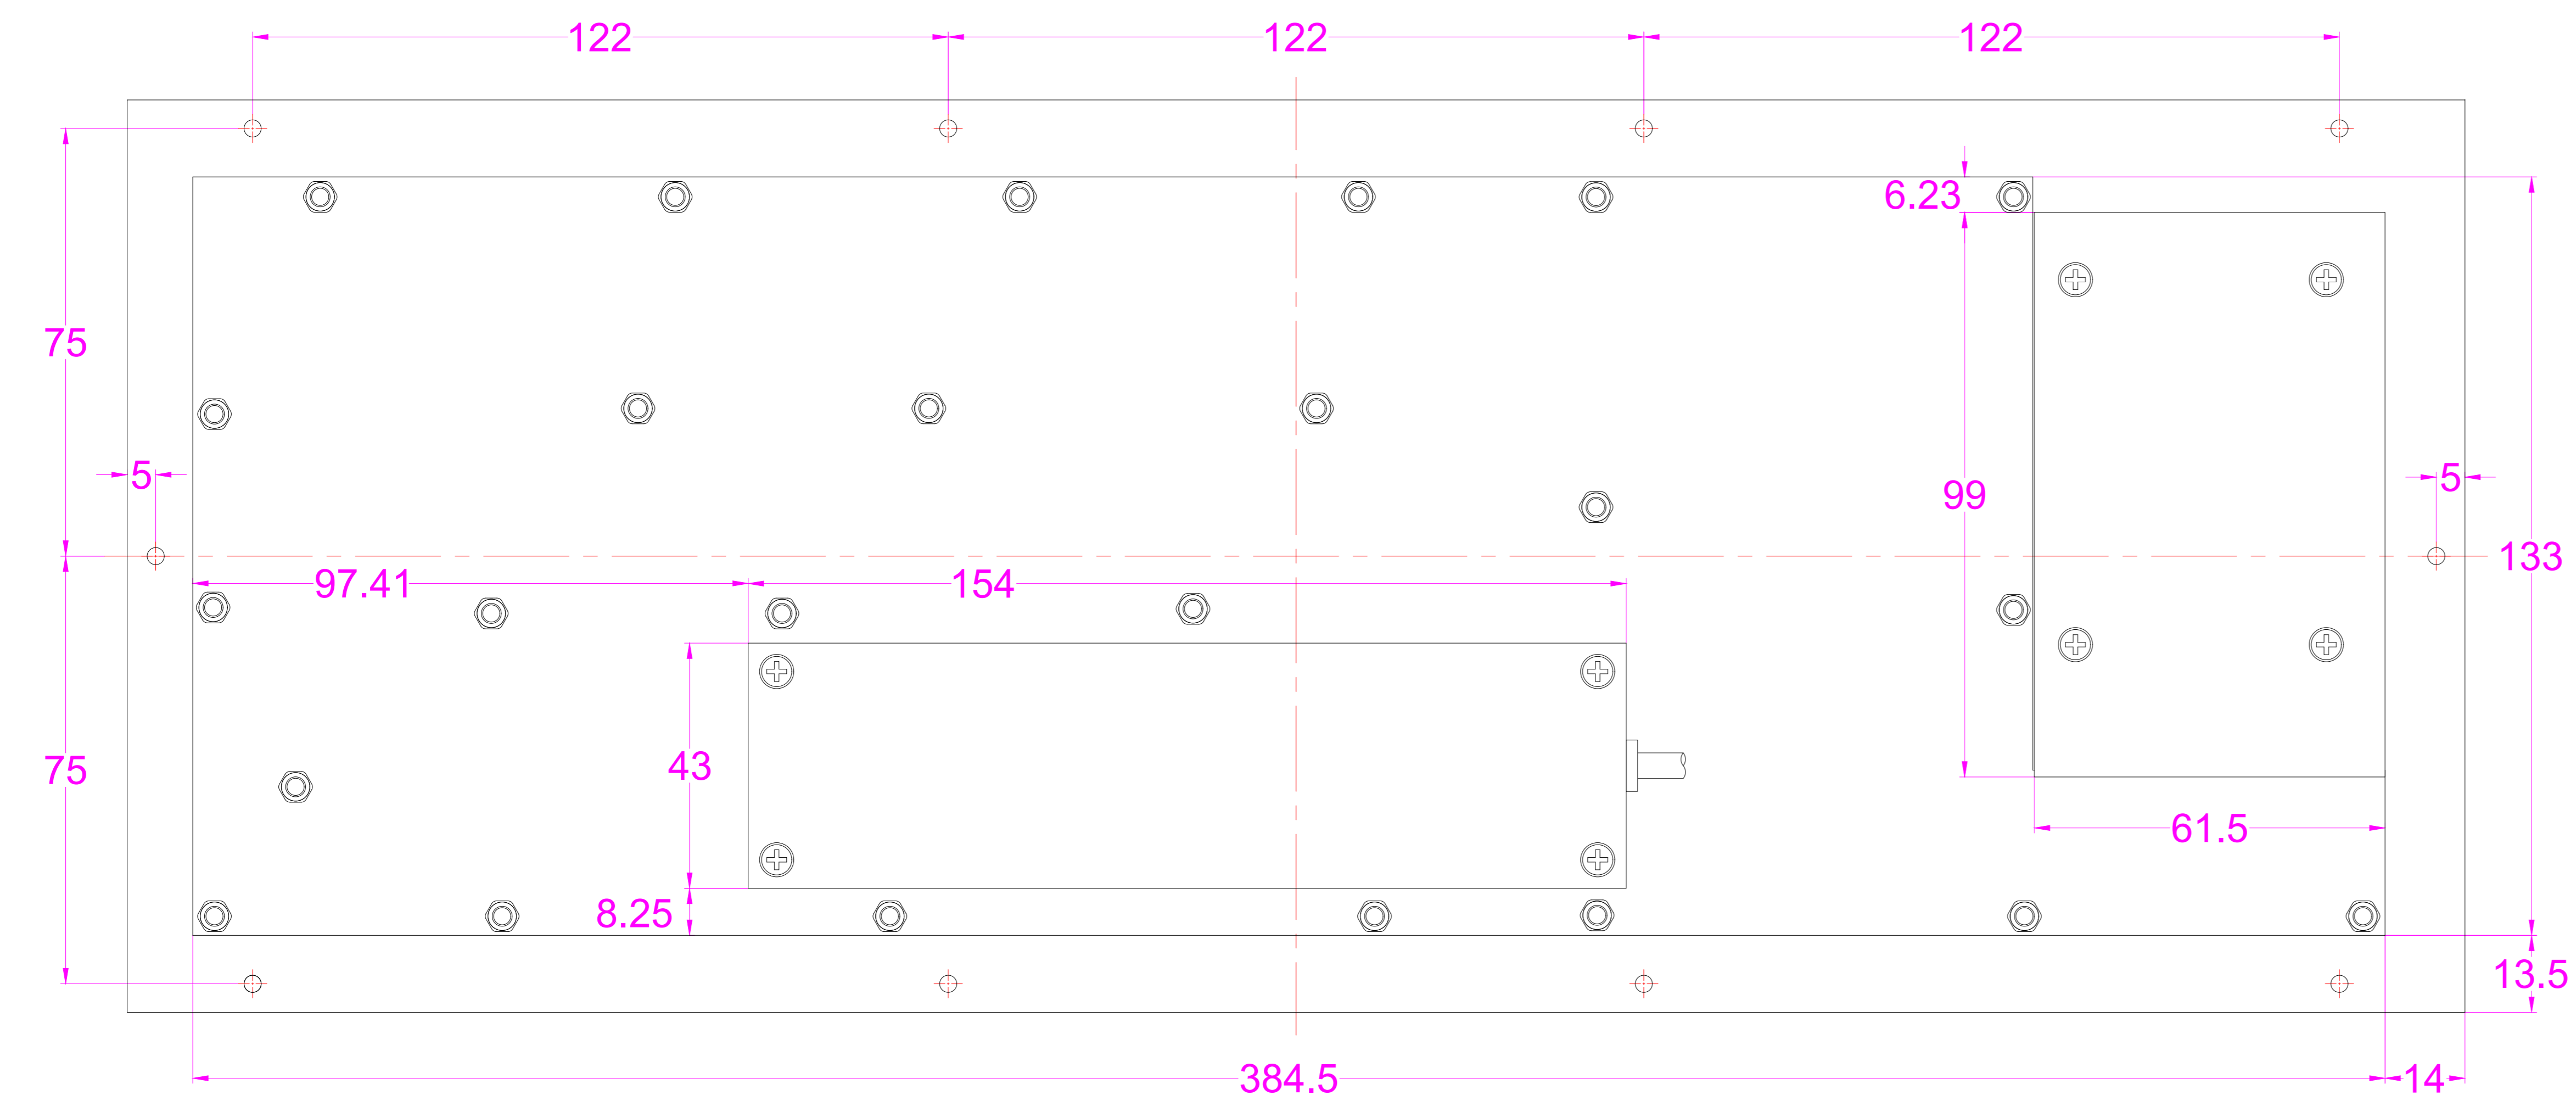

Date	Changes	REV
05.11.2020	Original	1.0

AW-D410TP-KP-FN-BL-SW