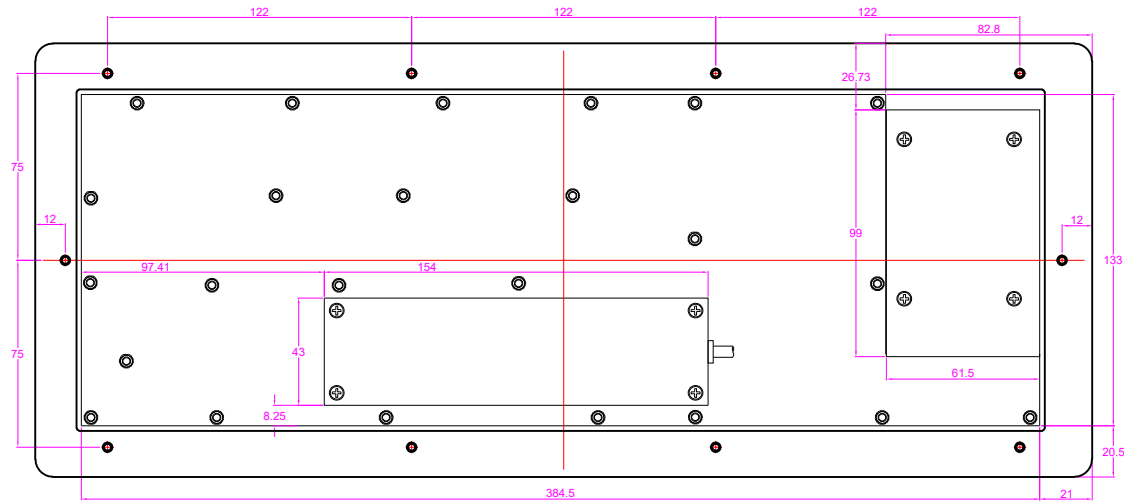

Date	Changes	REV
2024.04.09	Original	1.0

AW-D410TP-KP-FN-SW-EP