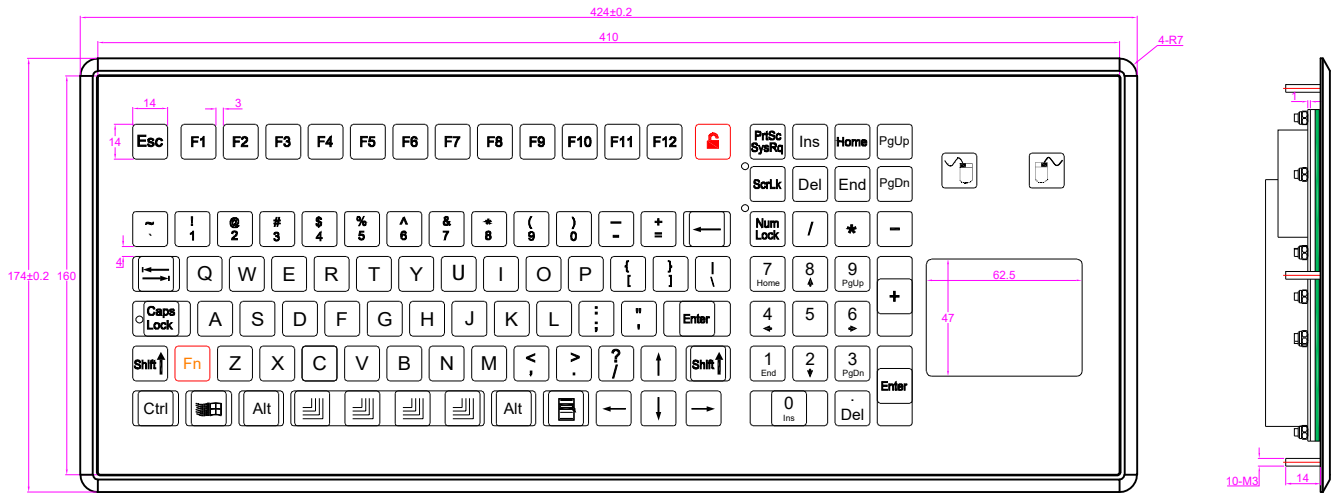

Date	Changes	REV
2024.04.09	Original	1.0

AW-D410TP-KP-FN-SW-EP