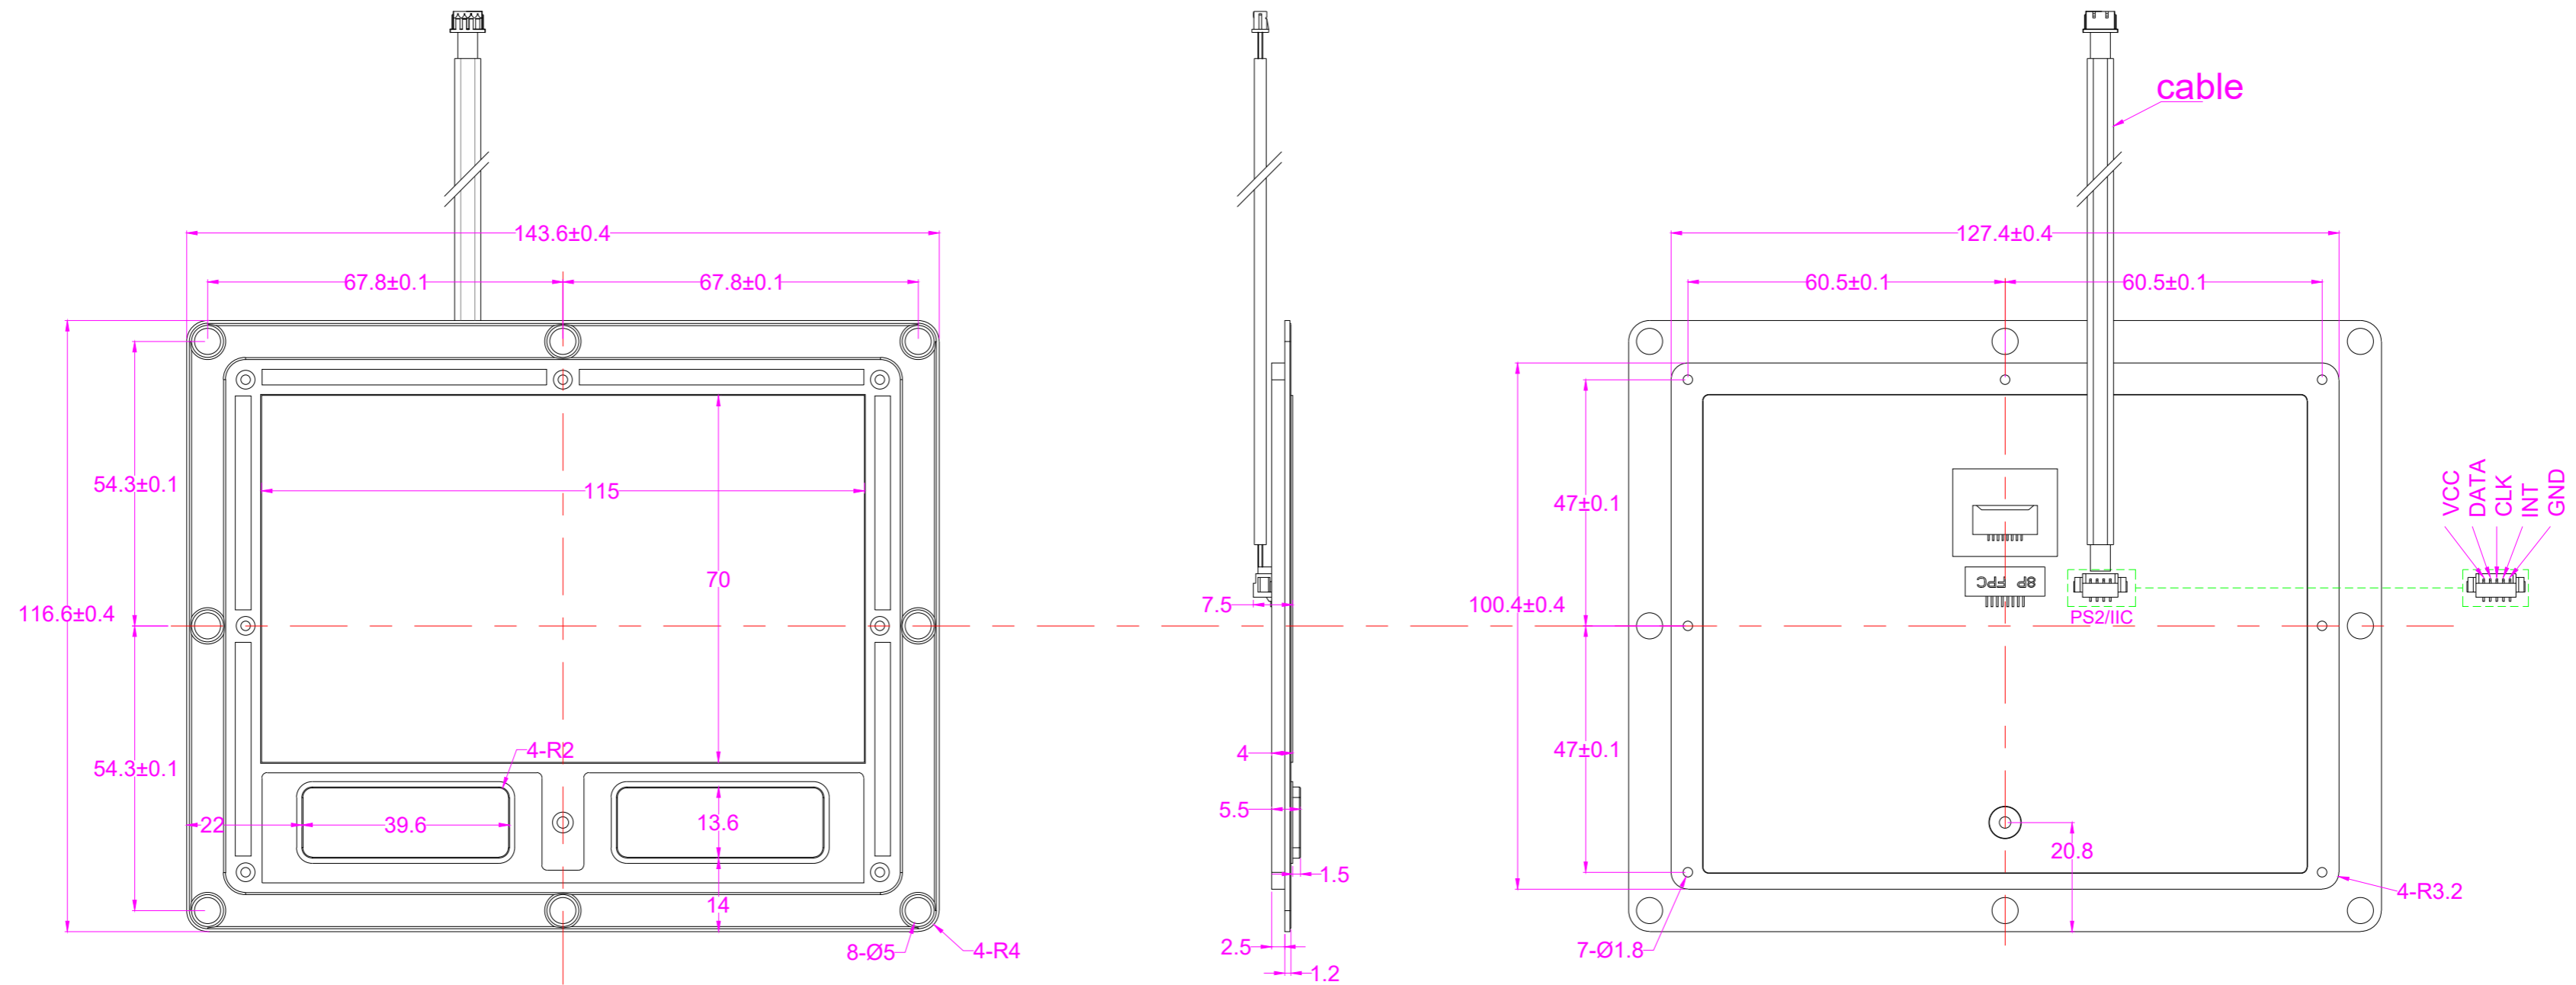

Date	Changes	REV
2023.11.01	Original	1.0

备注：电缆长度有0.2米、0.26米、0.32米可选。  
 Note: Cable lengths are available in 0.2 meters, 0.26 meters, or 0.32 meters.

## AW-M125TP-DML-25KV-DWP-OEM