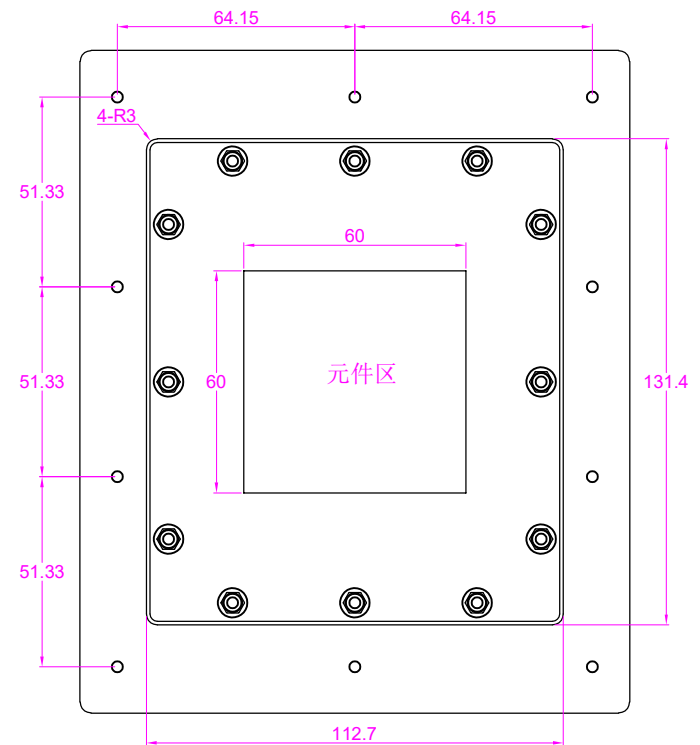

| Date | Changes | REV |
|------------|----------|-----|
| 2024.12.10 | Original | 1.0 |
| | | |
| | | |

AW-M149KP-18-ML-LC-LL