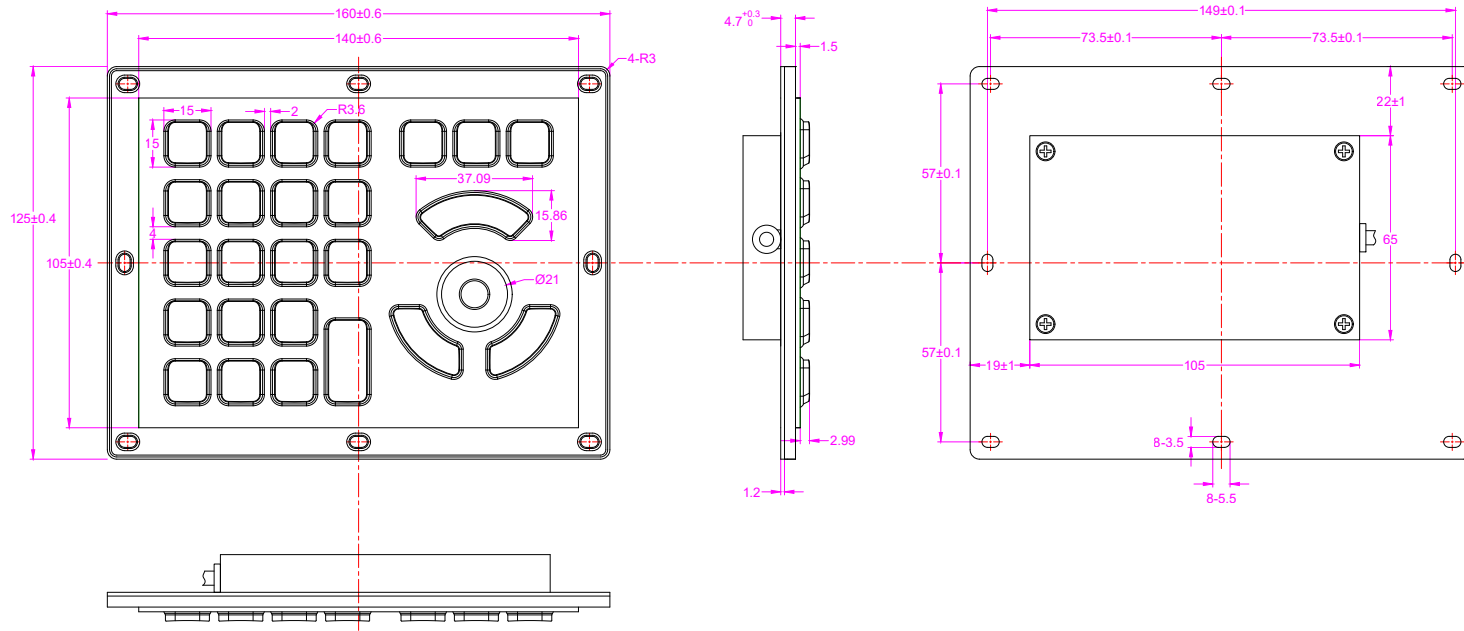

Date	Changes	REV
2018.11.23	Original	1.0

AW-M160HP-KP-IL-SS