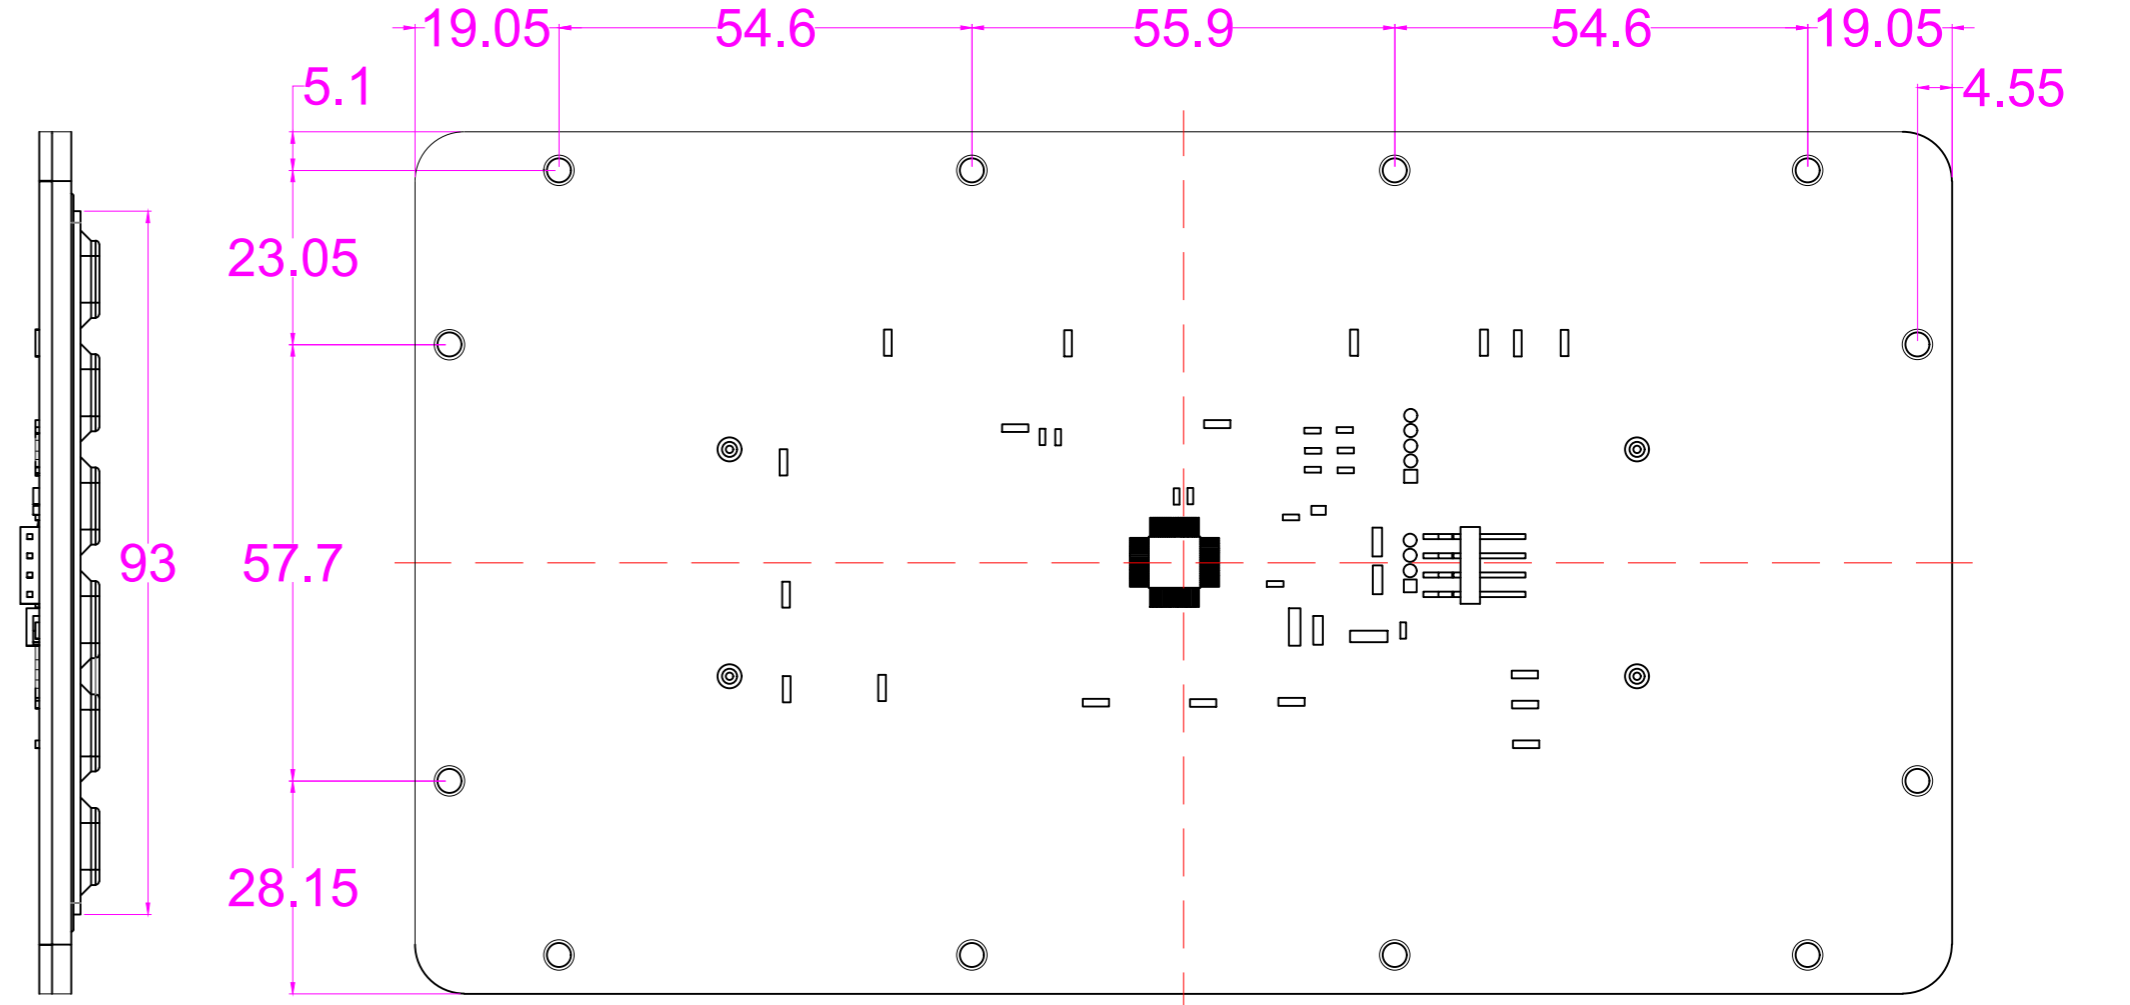

Date	Changes	REV
2023.11.04	Original	1.0

AW-M183-FN-BL-ML