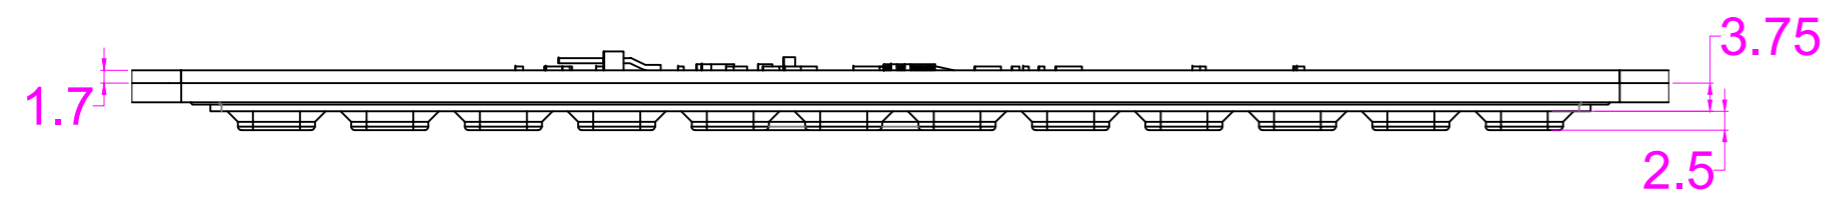

Date	Changes	REV
2023.11.04	Original	1.0

AW-M183-FN-BL-ML