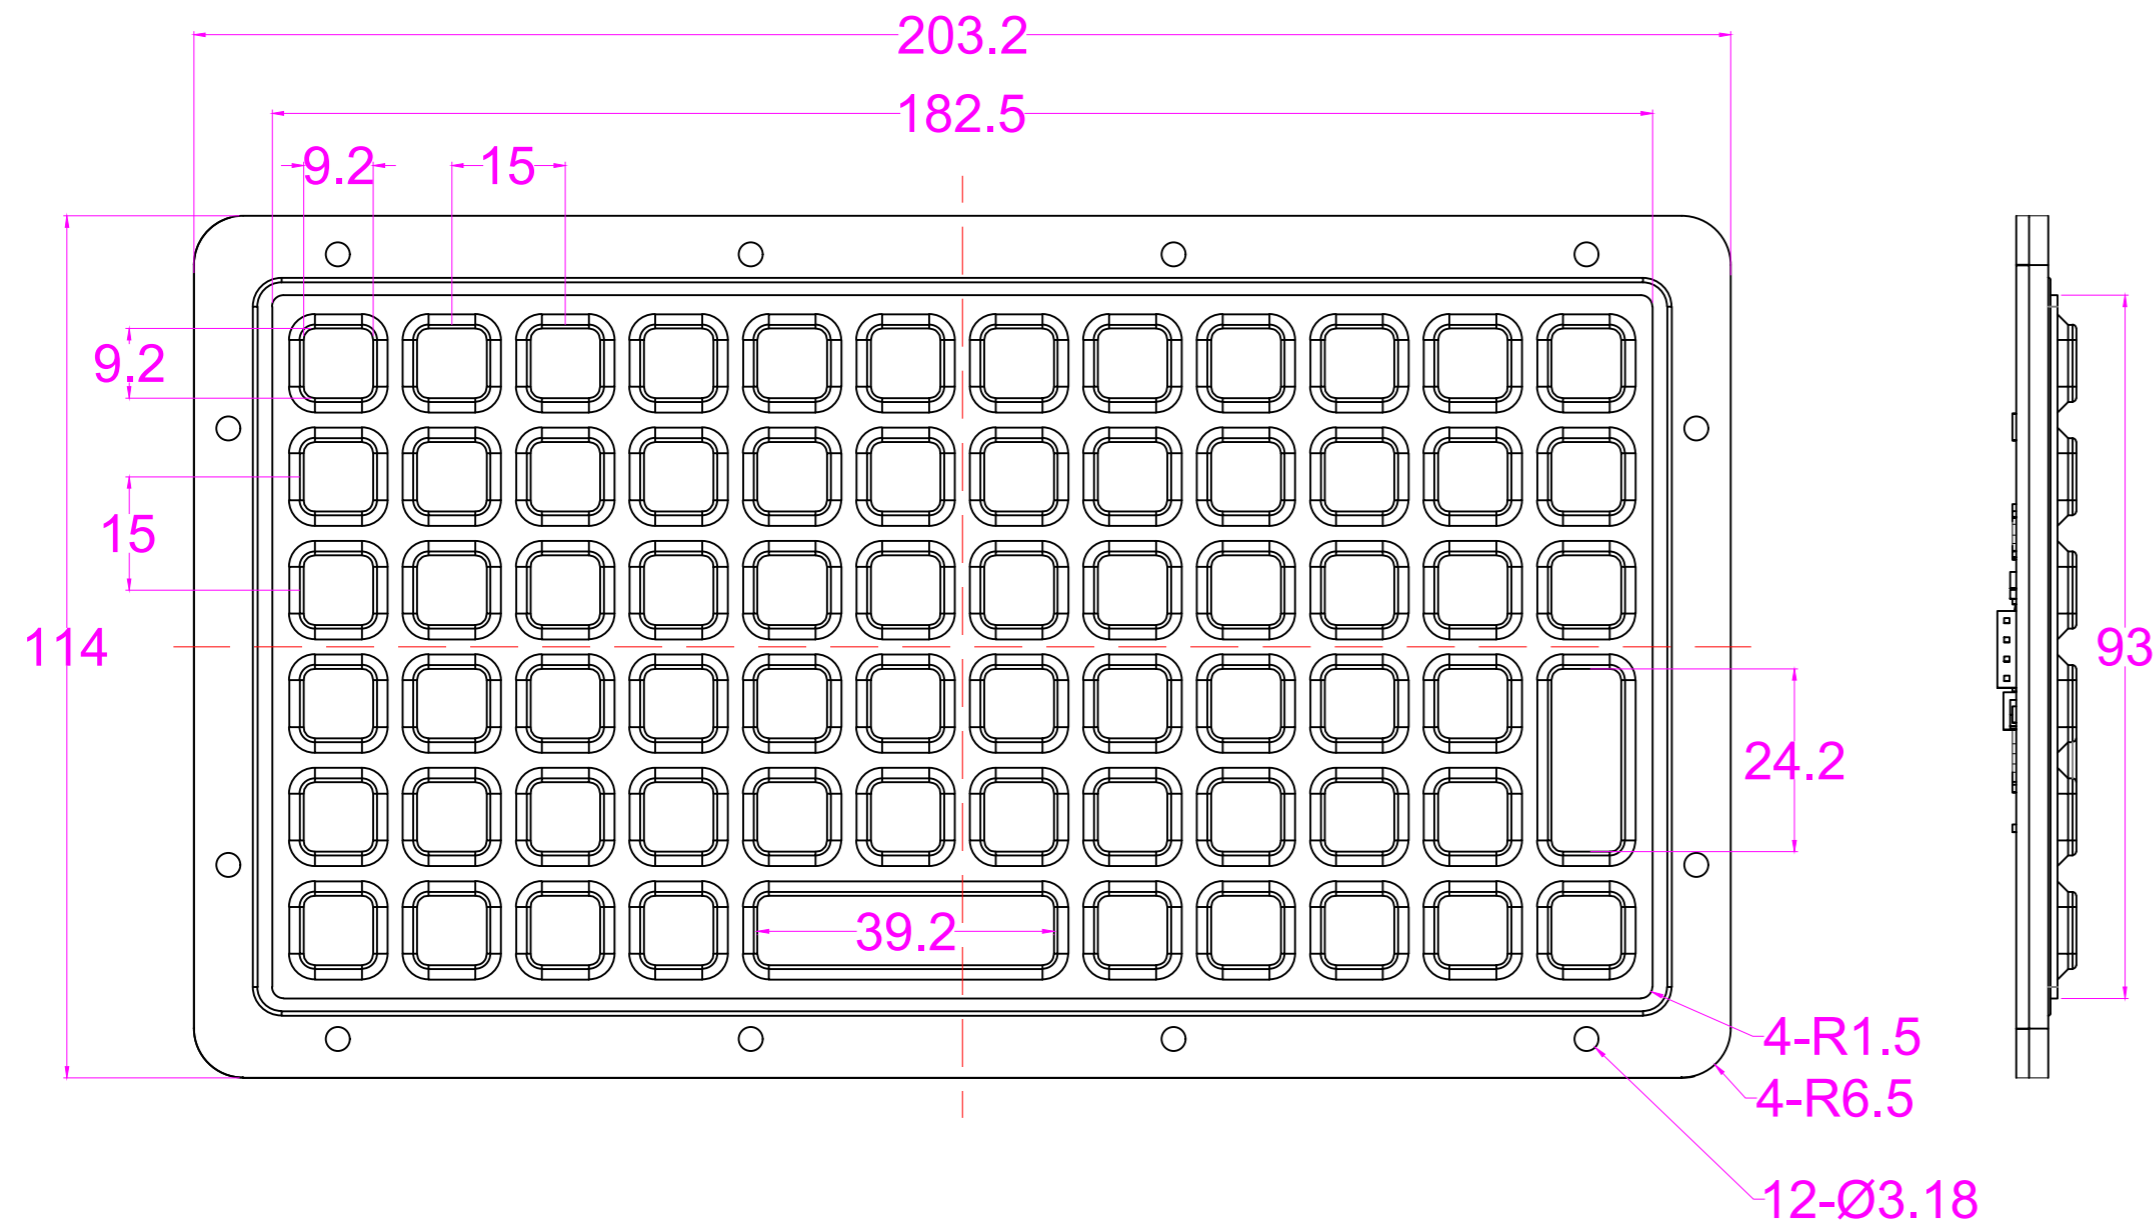

Date	Changes	REV
2023.11.04	Original	1.0

AW-M183-FN-BL-ML