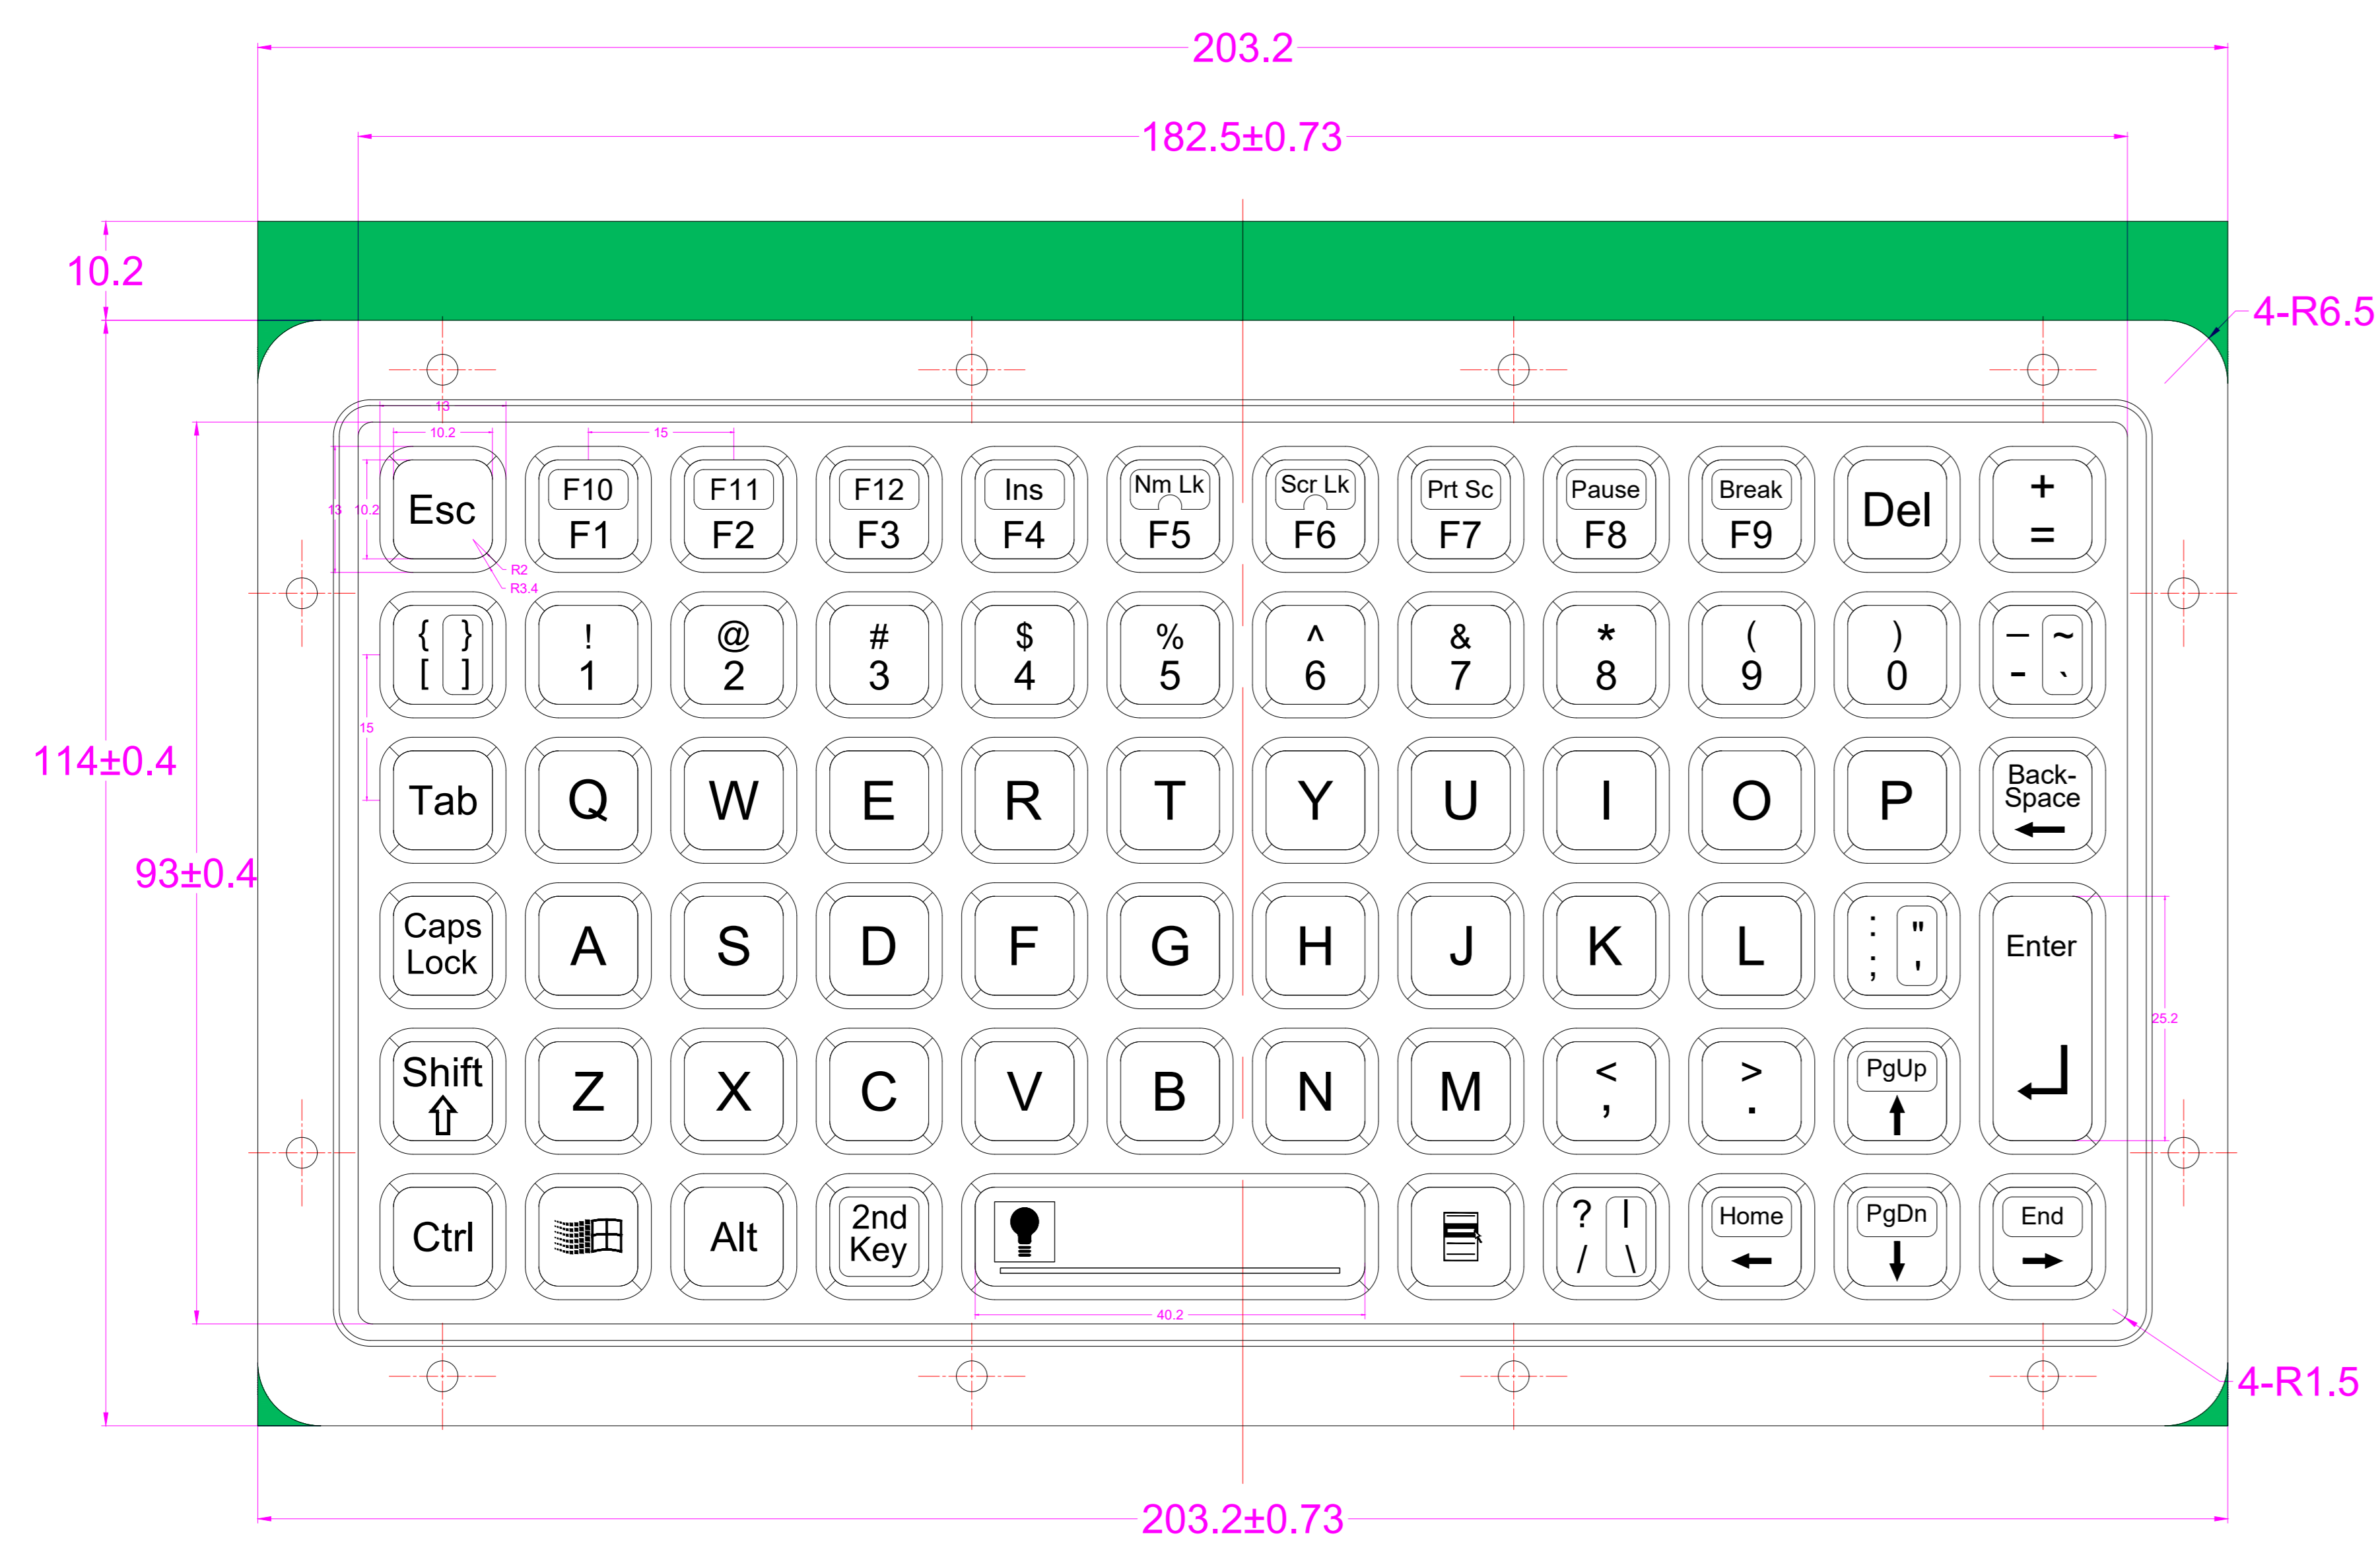

Date	Changes	REV
2021.03.11	Original	1.0

AW-M183-FN-ML