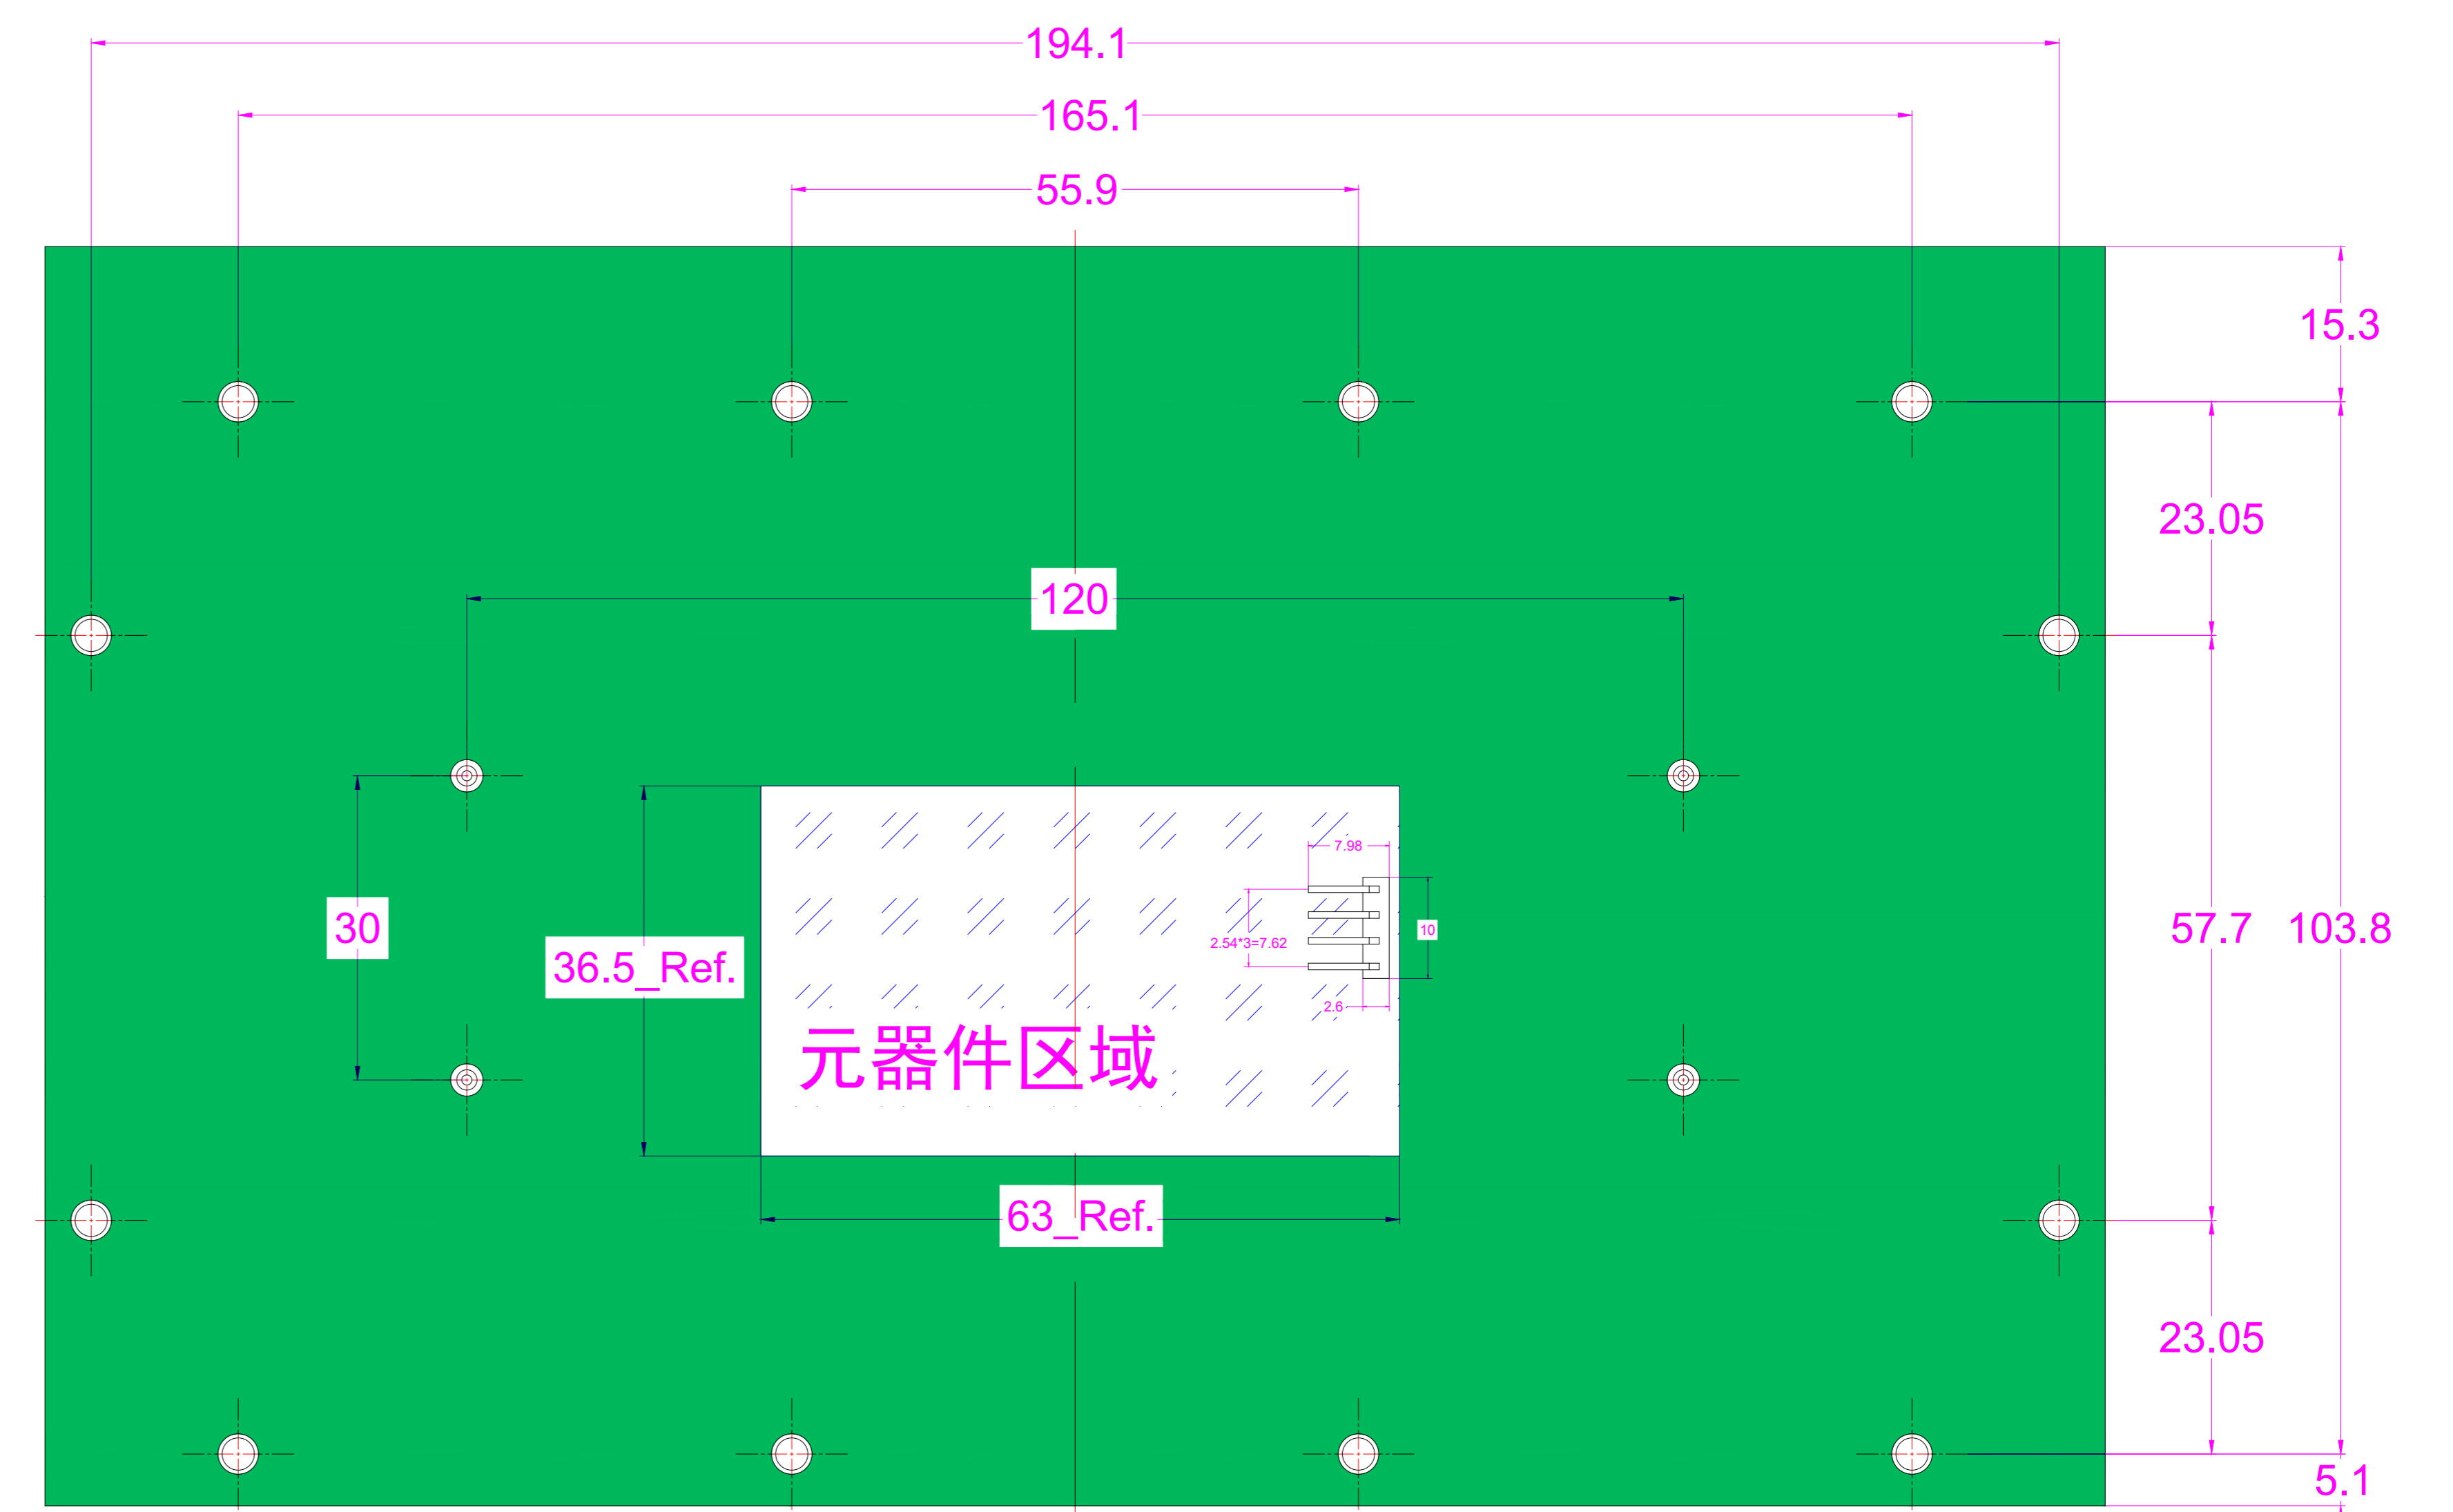

Date	Changes	REV
2021.03.11	Original	1.0

AW-M183-FN-ML