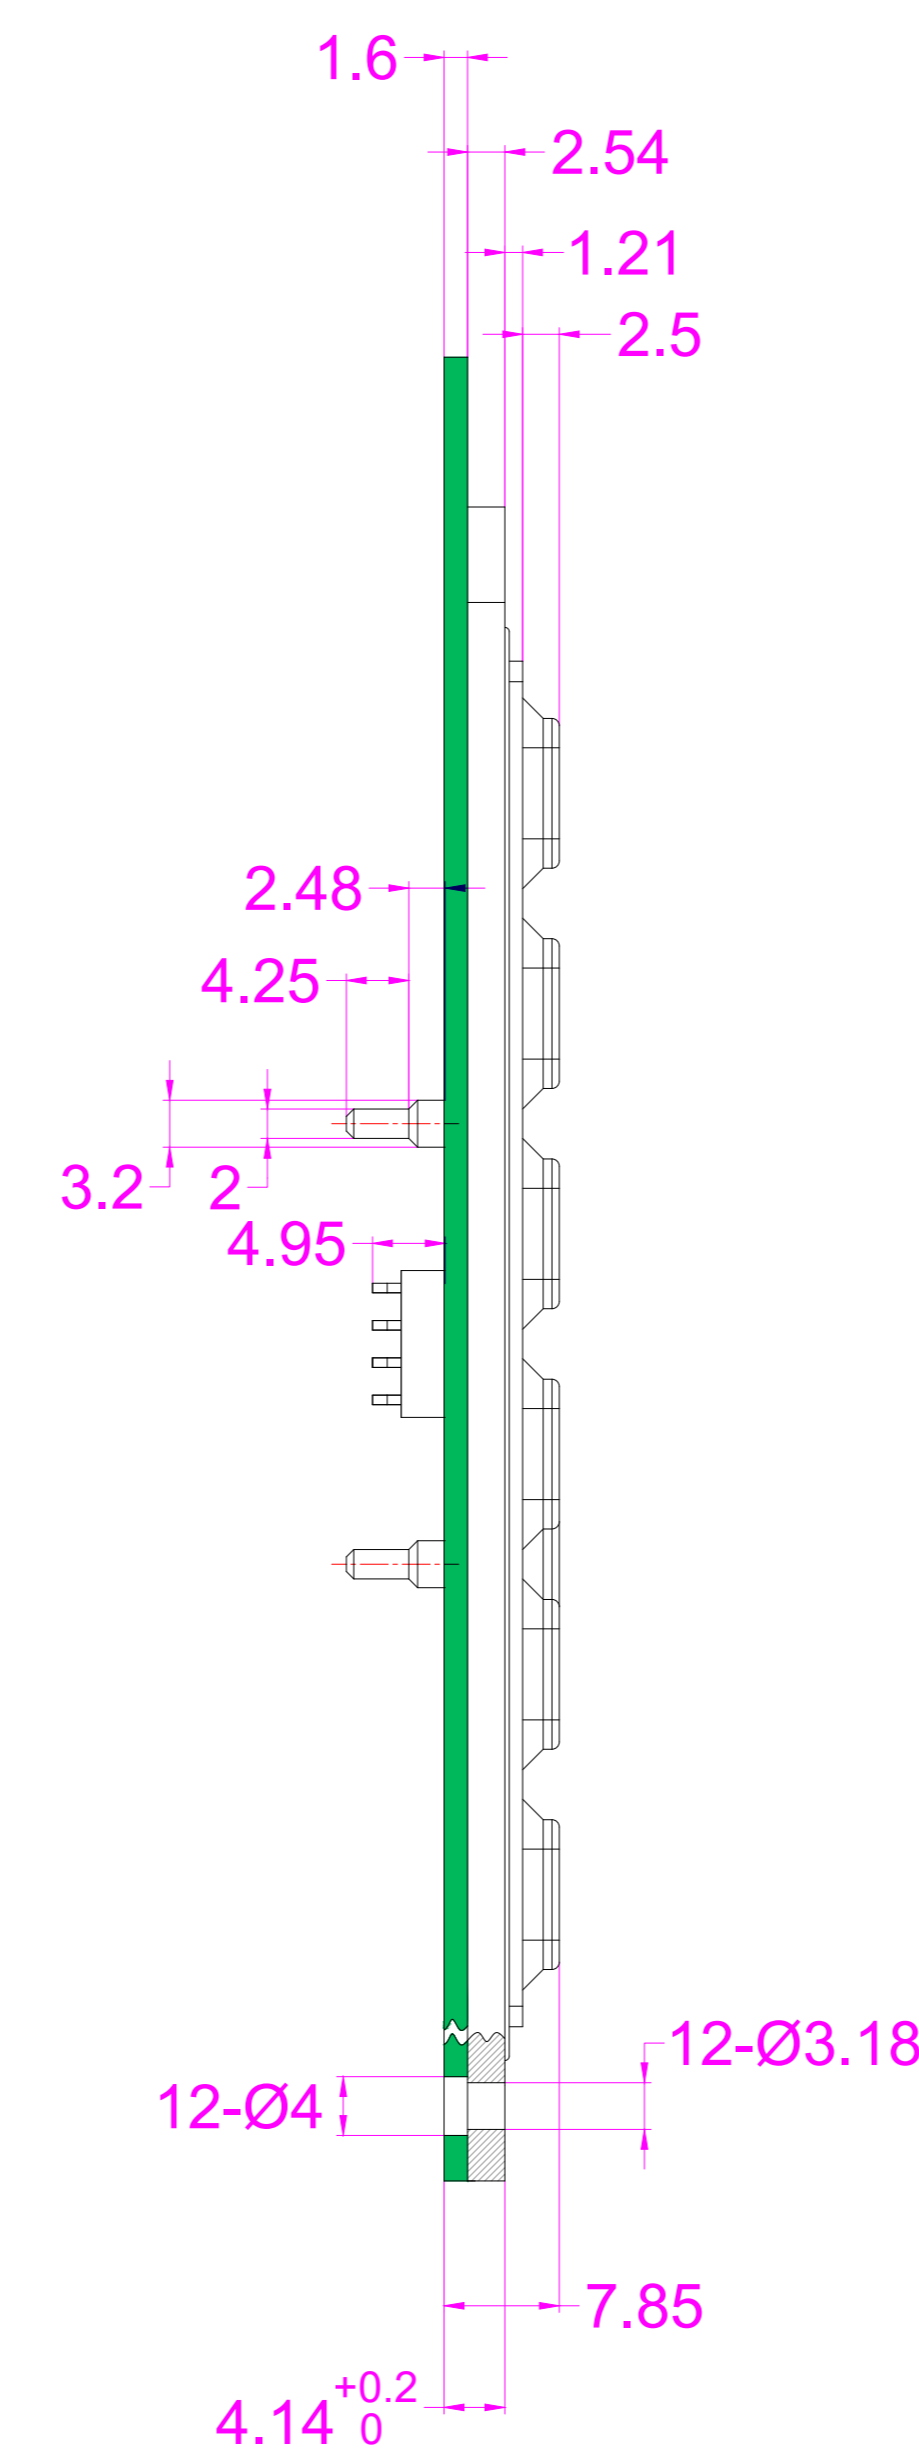

Date	Changes	REV
2021.03.11	Original	1.0

AW-M183-FN-ML