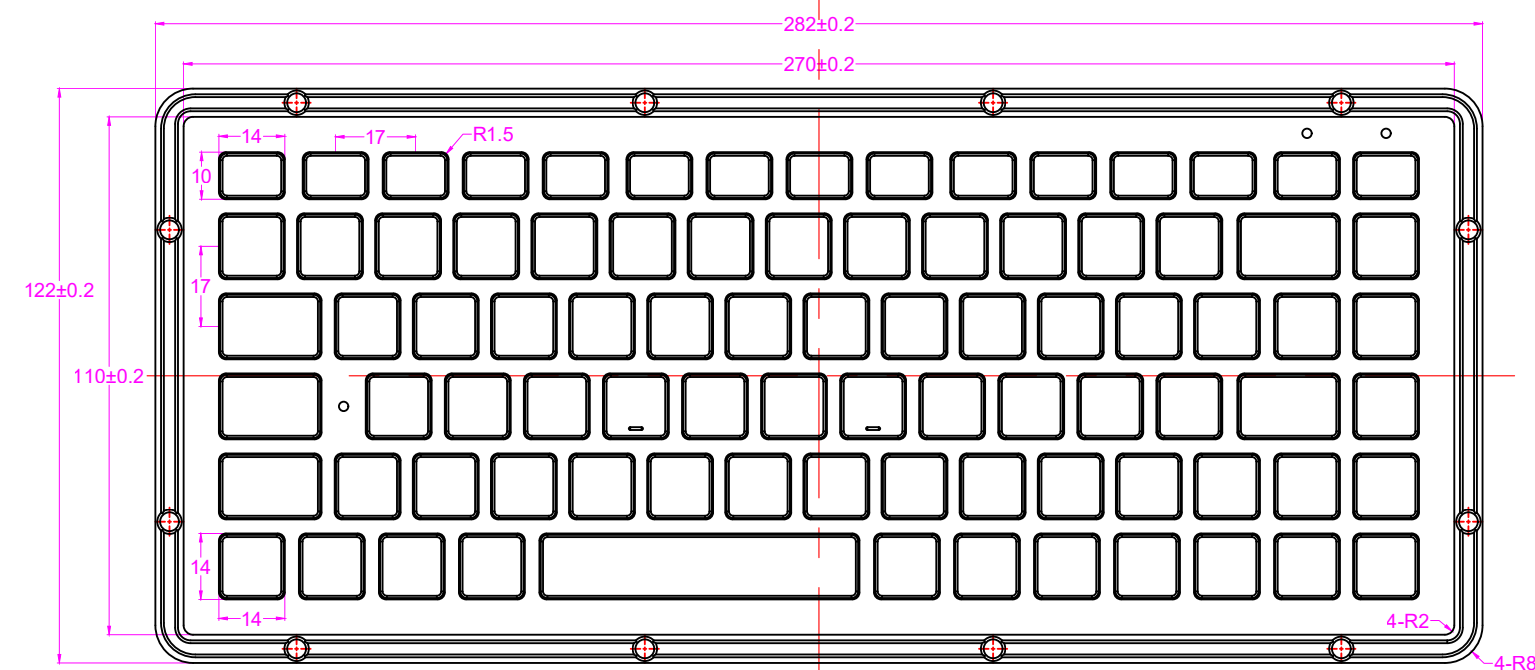

Date	Changes	REV
2022.06.17	Original	1.0

AW-M270-FN-AC-BL-DWP