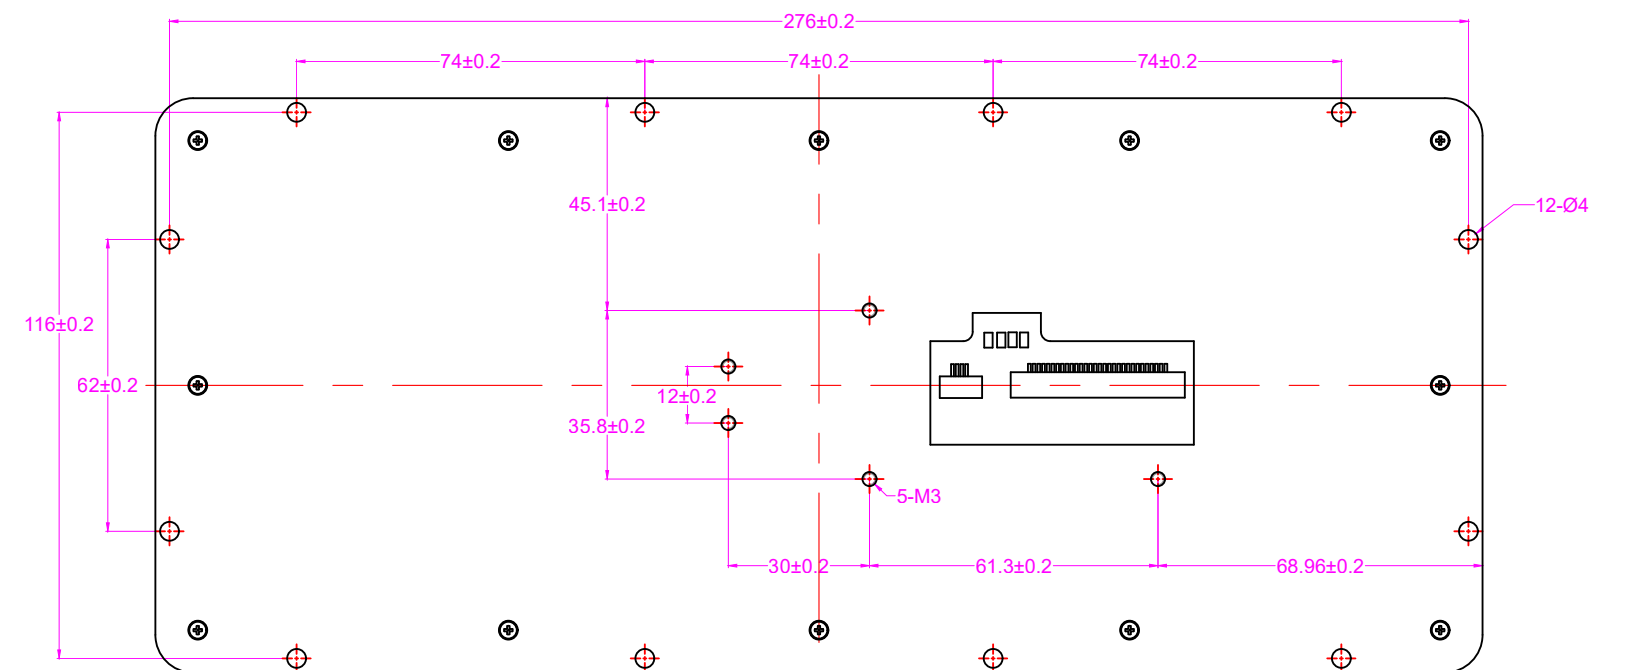

Date	Changes	REV
2022.06.17	Original	1.0

AW-M270-FN-AC-BL-DWP