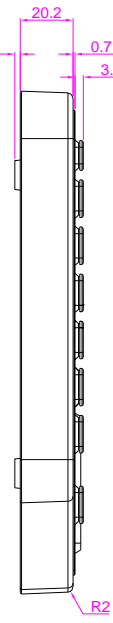

| Date | Changes | REV |
|------------|----------|-----|
| 2024.09.27 | Original | 1.0 |
| | | |
| | | |

AW-M275TP-FN-BL-FC-KC-FDT-WF