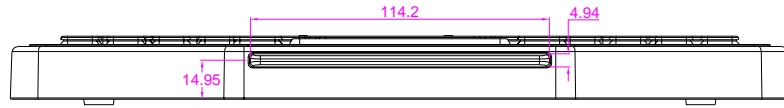

| Date | Changes | REV |
|------------|----------|-----|
| 2024.09.27 | Original | 1.0 |
| | | |
| | | |

AW-M275TP-FN-BL-FC-KC-FDT-WF