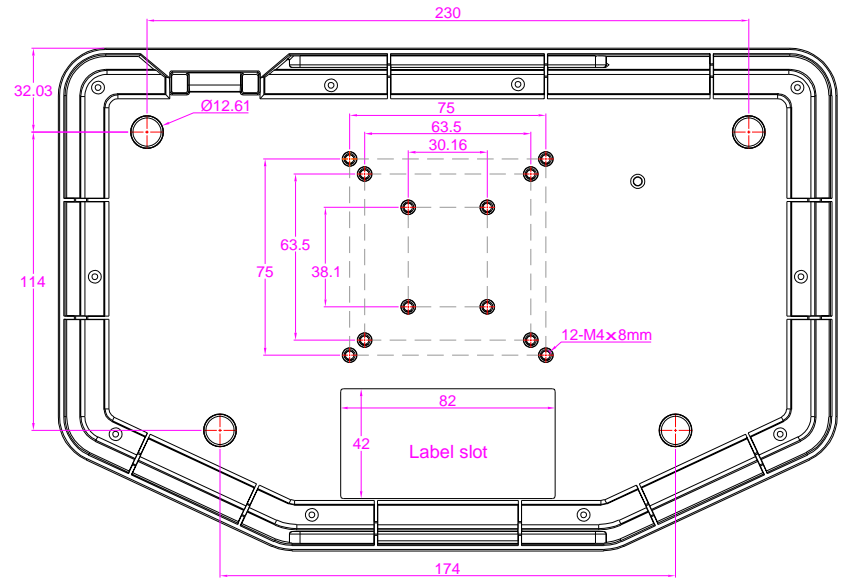

| Date | Changes | REV |
|------------|----------|-----|
| 2024.09.27 | Original | 1.0 |
| | | |
| | | |

AW-M275TP-FN-BL-FC-KC-FDT-WF