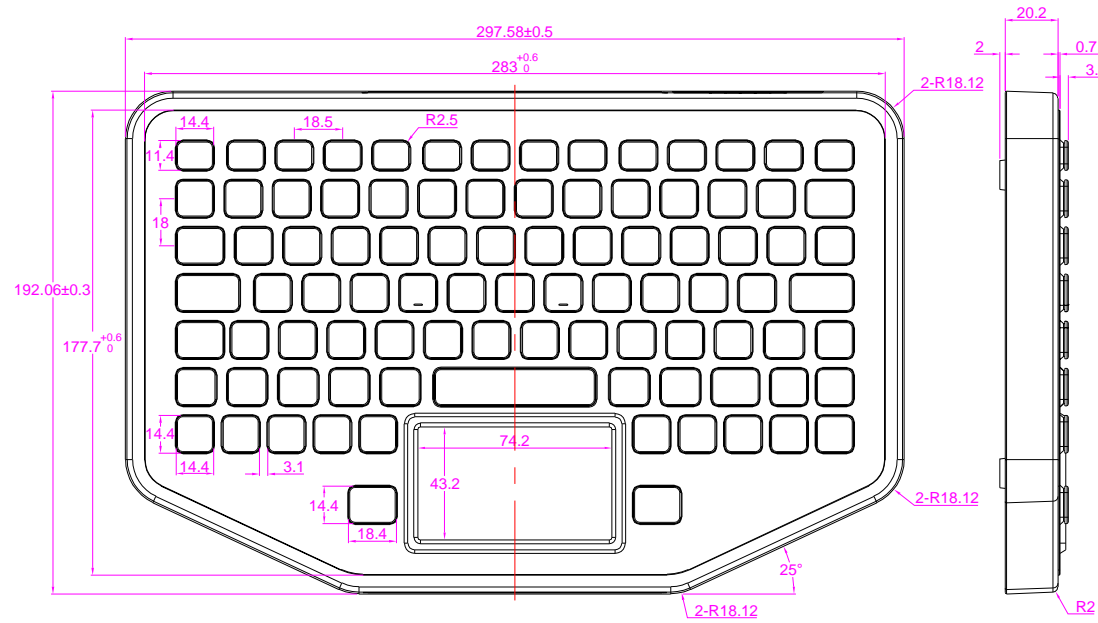

| Date | Changes | REV |
|------------|----------|-----|
| 2024.09.27 | Original | 1.0 |
| | | |
| | | |

AW-M275TP-FN-BL-FC-KC-FDT-WF