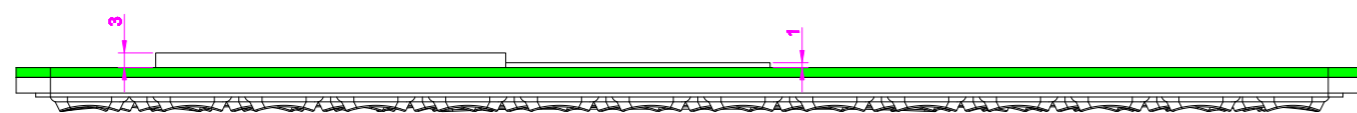

Date	Changes	REV
2018.12.15	Original	1.0

AW-M275TP-FN-BL-ML-SQ-EMC-OEM