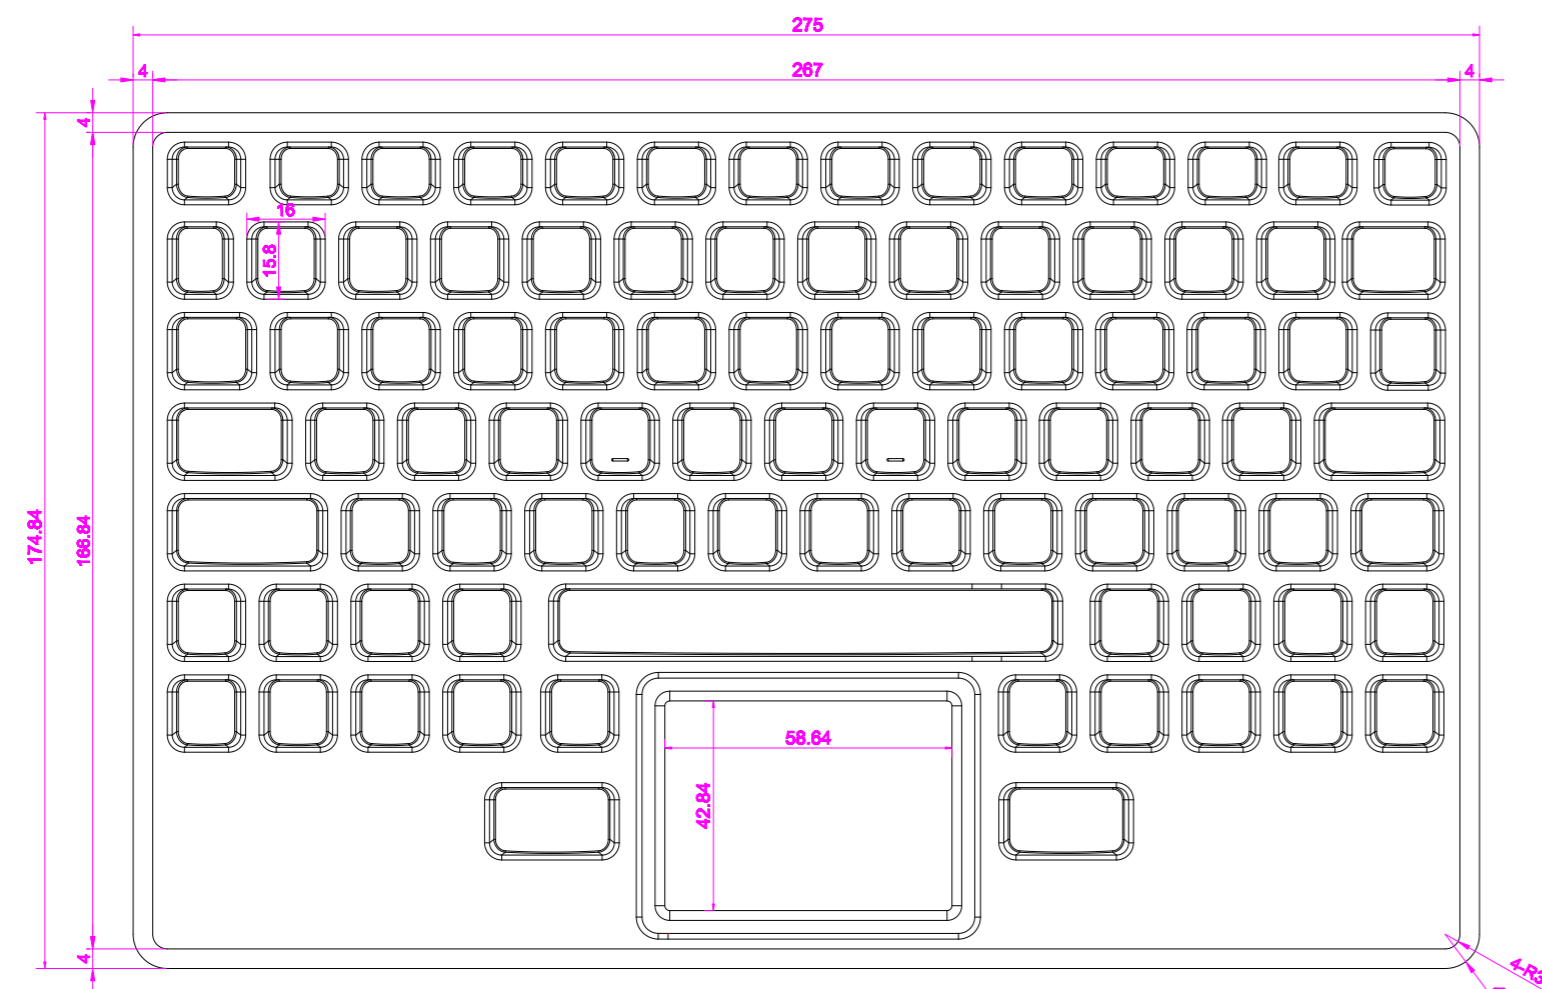

Date	Changes	REV
2018.12.15	Original	1.0

AW-M275TP-FN-BL-ML-SQ-EMC-OEM