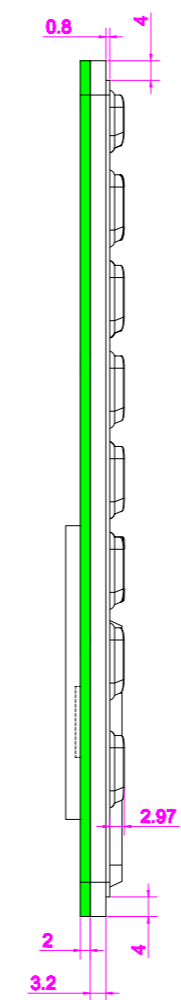

Date	Changes	REV
2018.12.15	Original	1.0

AW-M275TP-FN-BL-ML-SQ-EMC-OEM