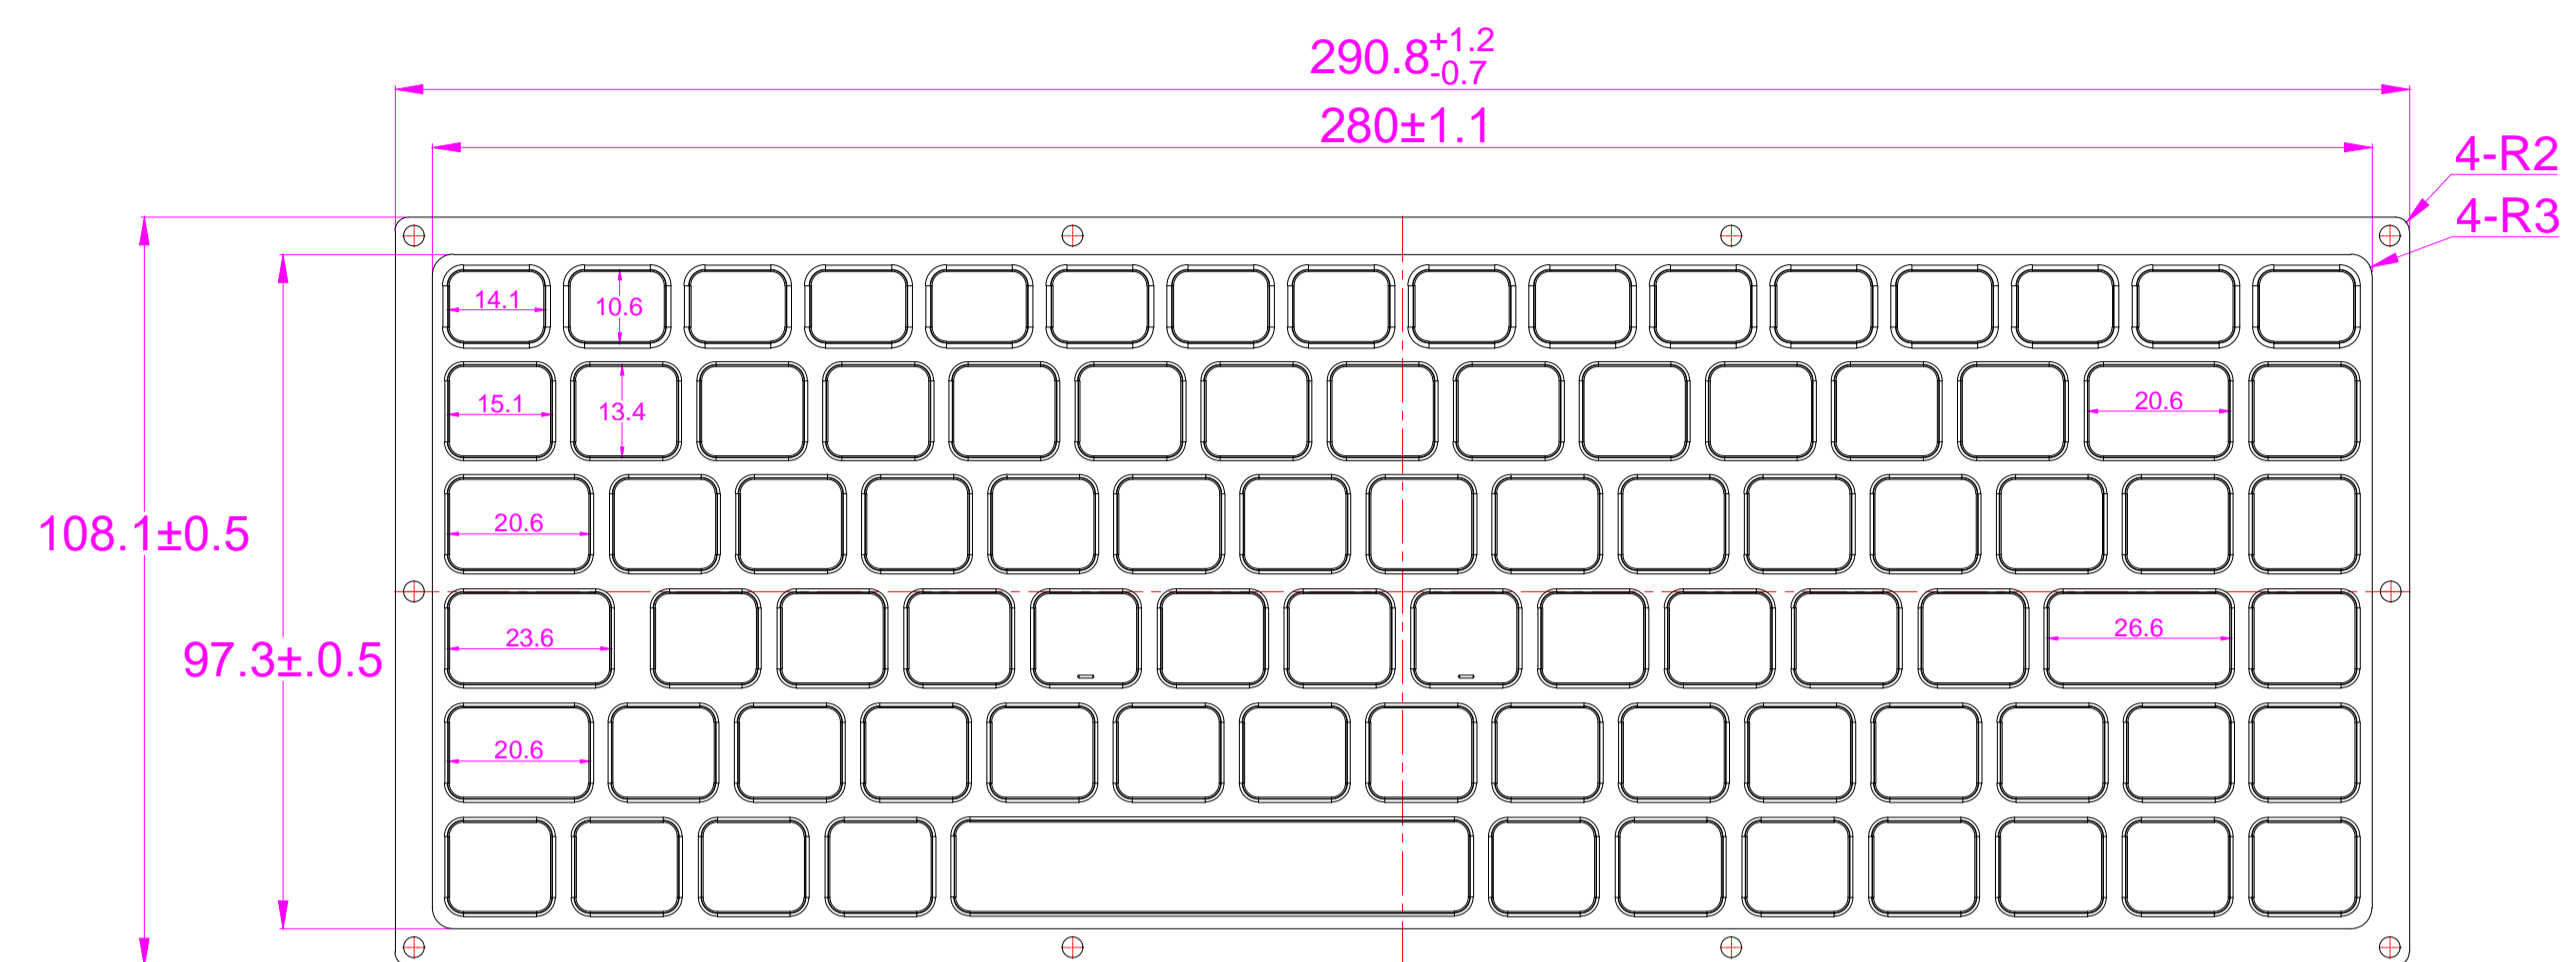

Date	Changes	REV
2024.09.24	Original	1.0

AW-M280-FN-BL-FC-KC