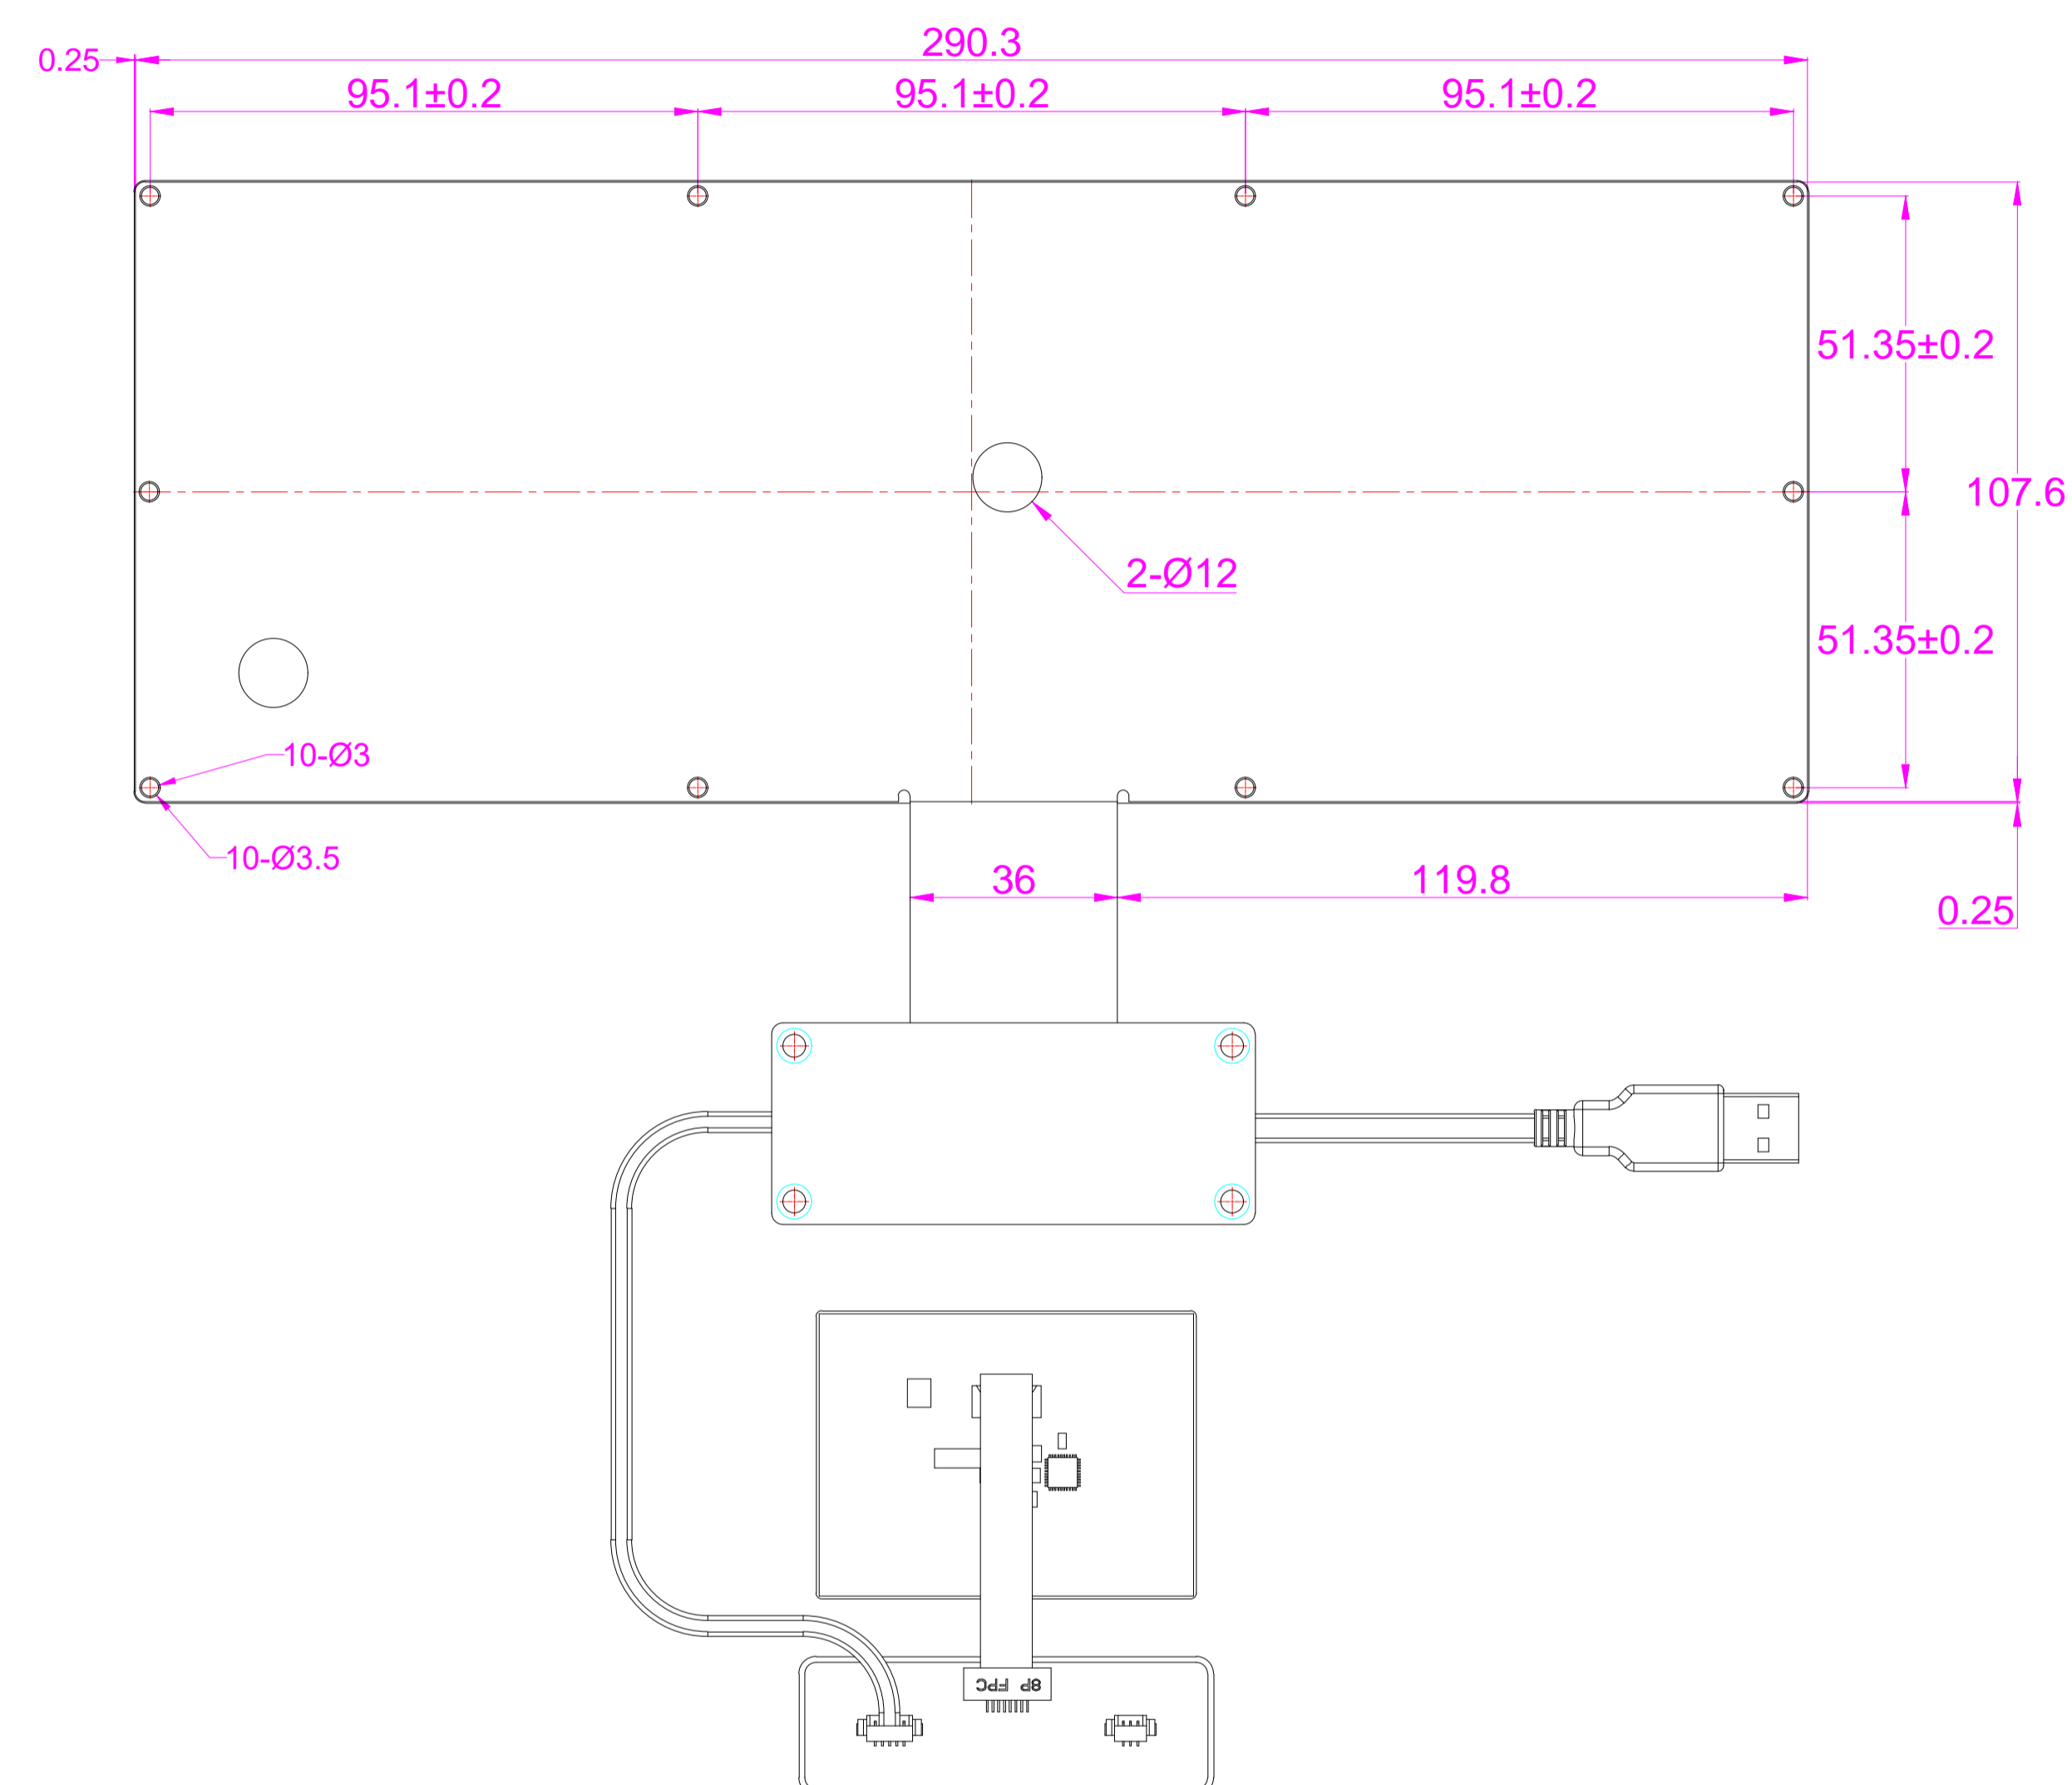

Date	Changes	REV
2024.09.24	Original	1.0

AW-M280-FN-BL-FC-KC