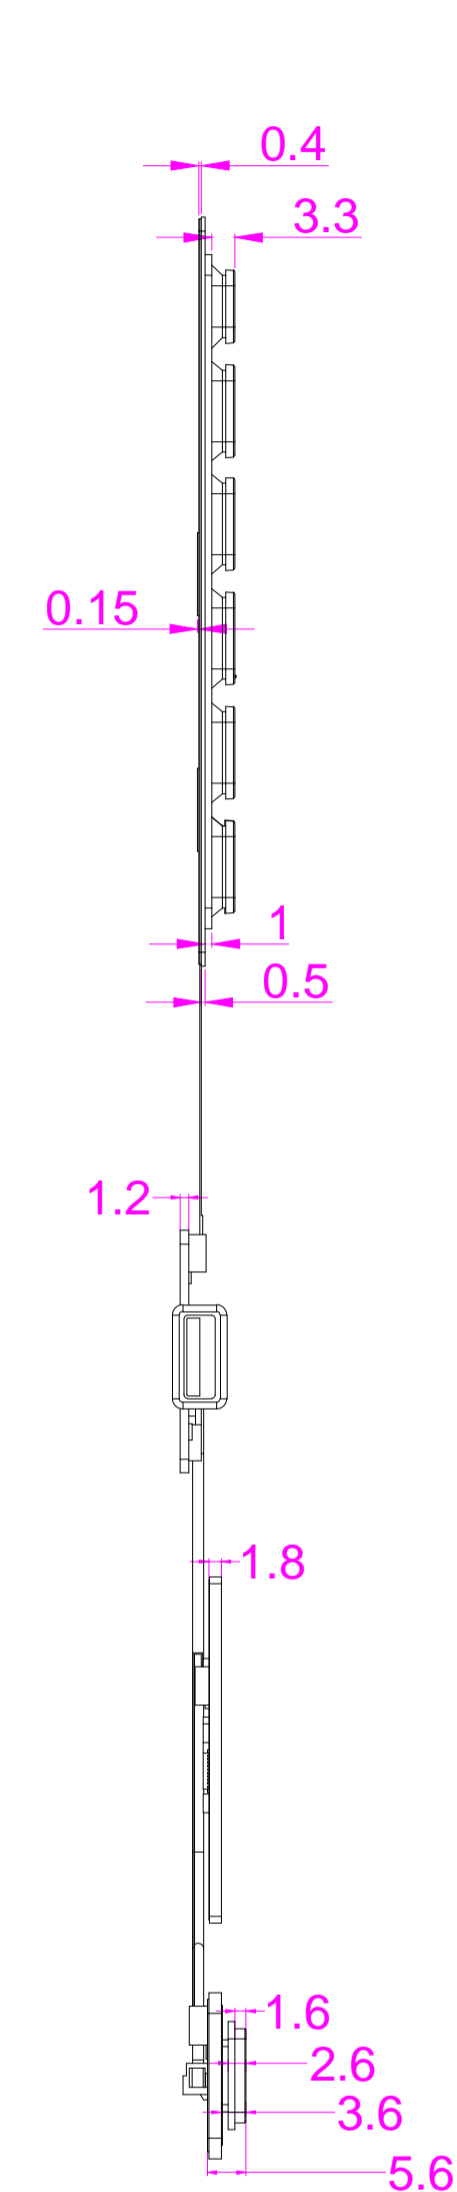

Date	Changes	REV
2024.09.24	Original	1.0

AW-M280-FN-BL-FC-KC