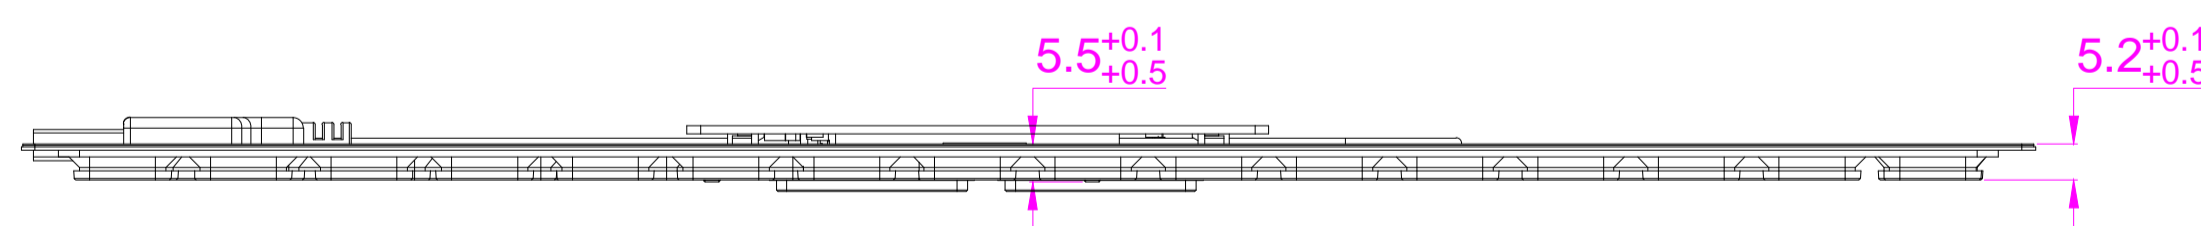

Date	Changes	REV
2024.09.24	Original	1.0

AW-M280-FN-BL-FC-KC