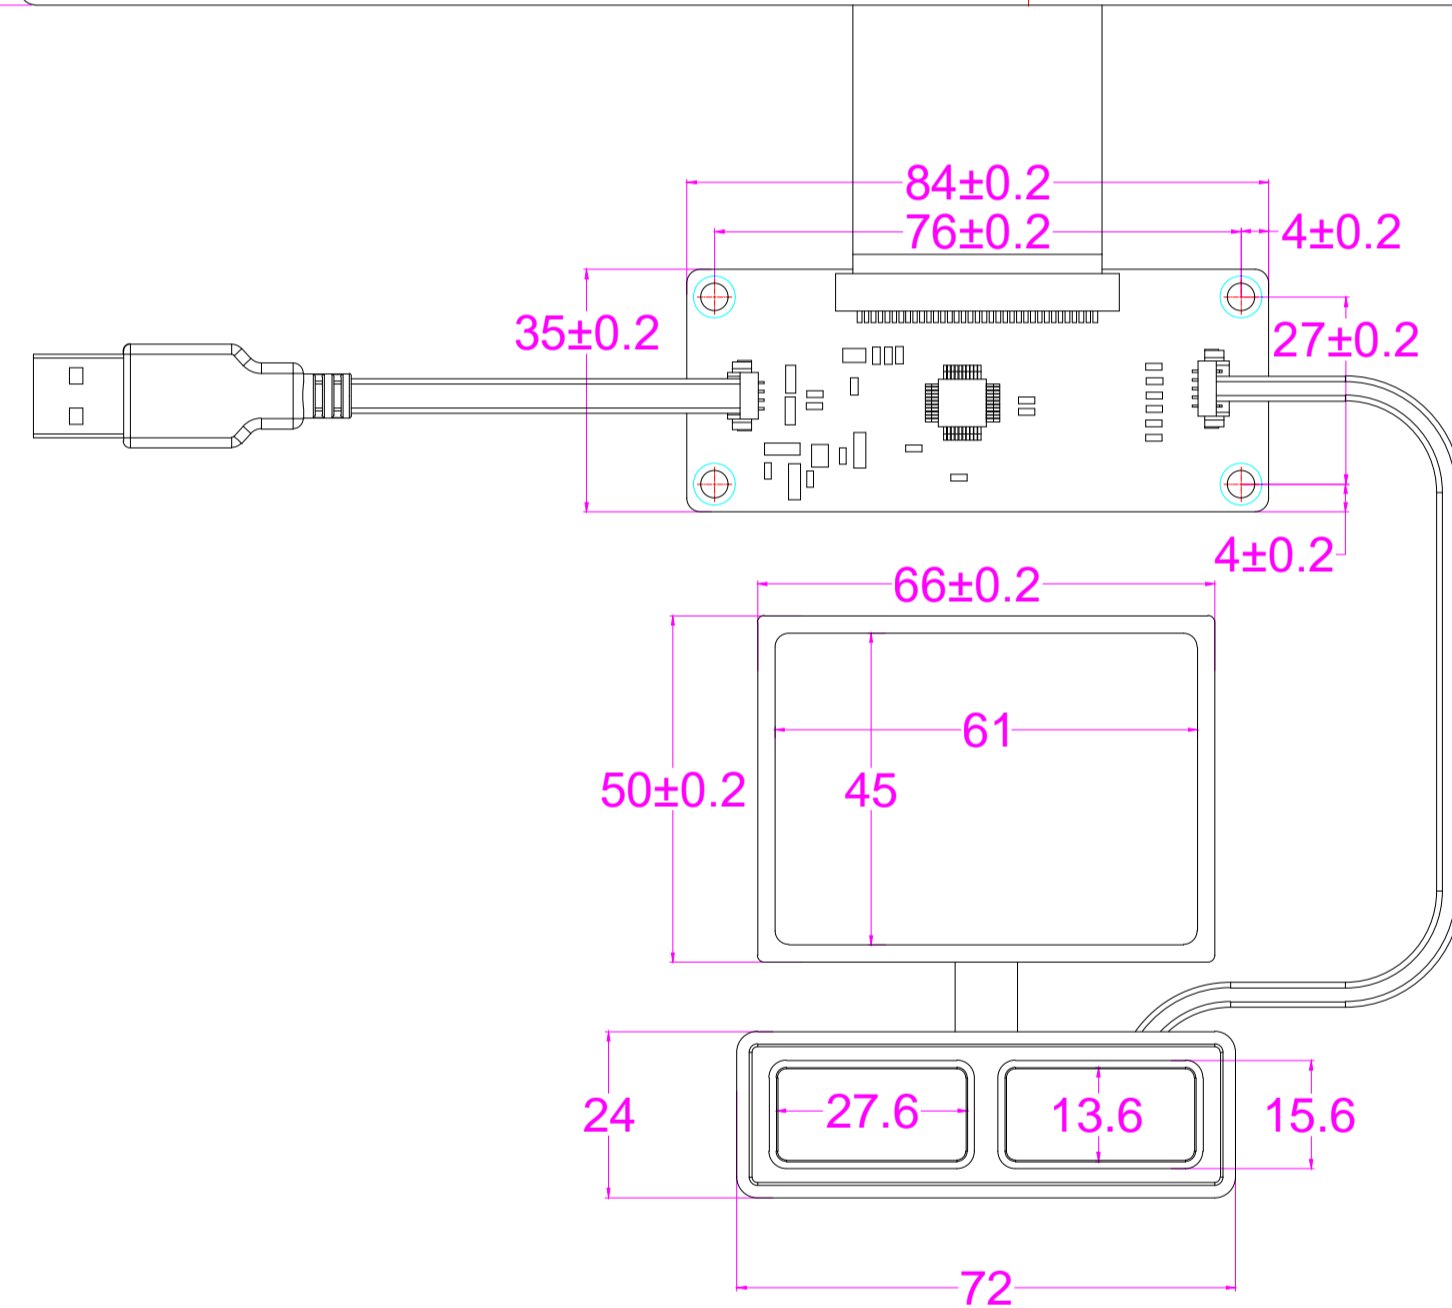

Date	Changes	REV
2024.09.24	Original	1.0

AW-M280-FN-BL-FC-KC