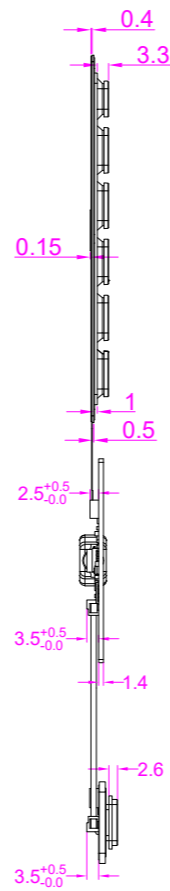

Date	Changes	REV
2024.07.12	Original	1.0

**AW-M280-FN-BL-FC-KC**