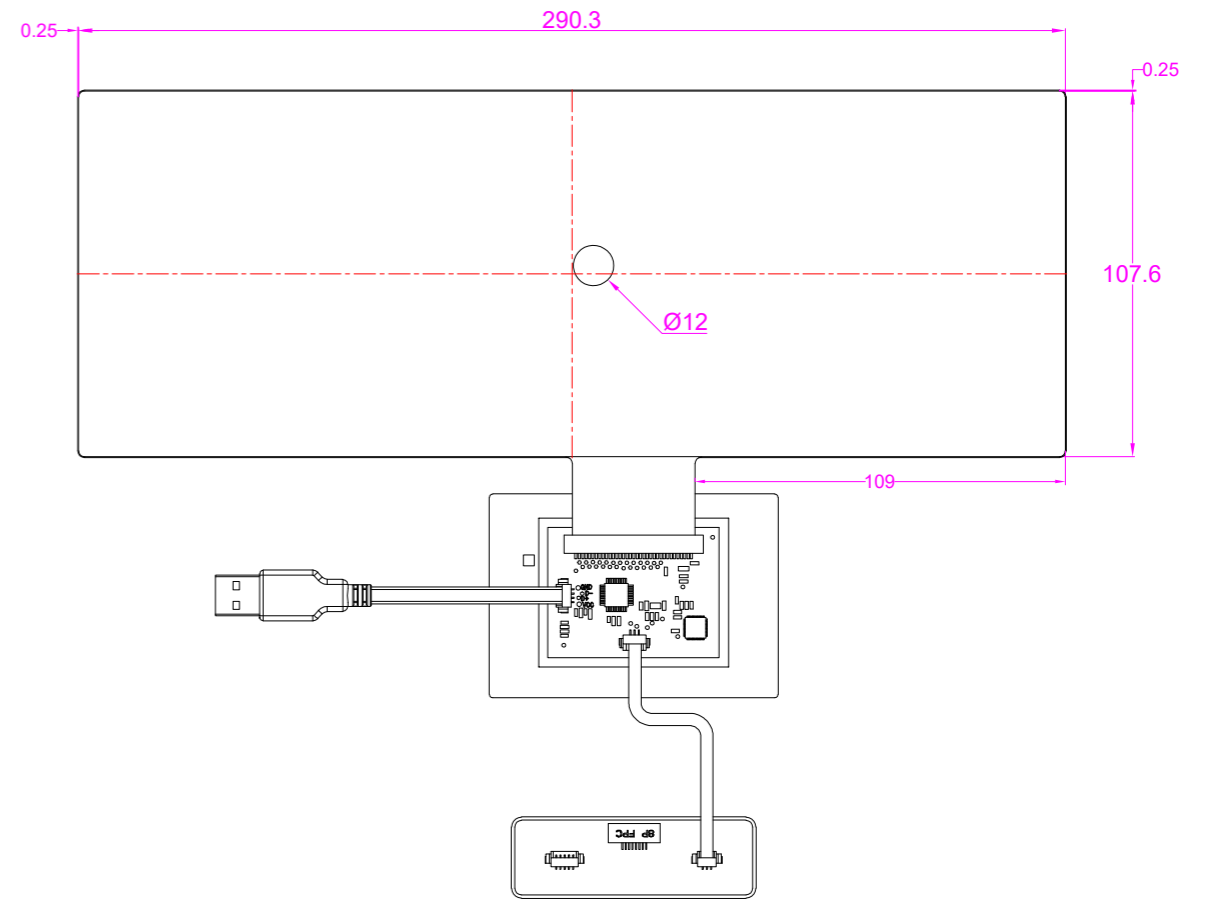

Date	Changes	REV
2024.07.12	Original	1.0

**AW-M280-FN-BL-FC-KC**