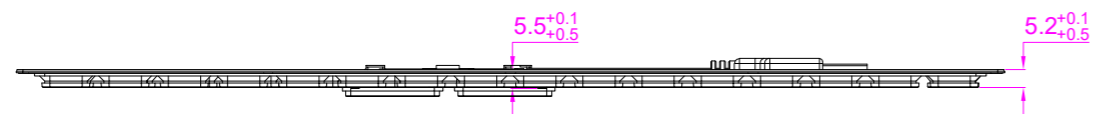

Date	Changes	REV
2024.07.12	Original	1.0

**AW-M280-FN-BL-FC-KC**