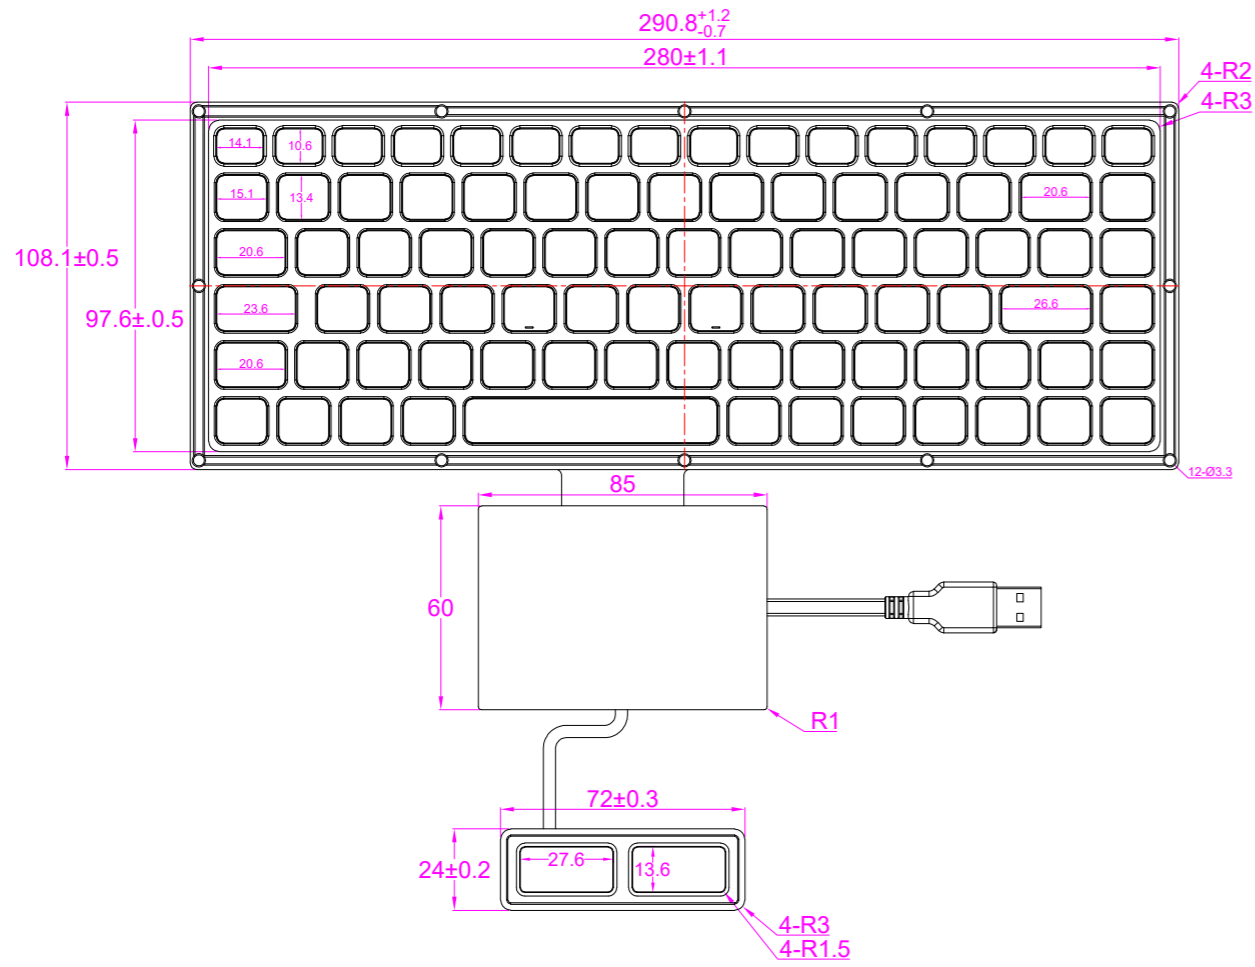

Date	Changes	REV
2024.07.12	Original	1.0

**AW-M280-FN-BL-FC-KC**