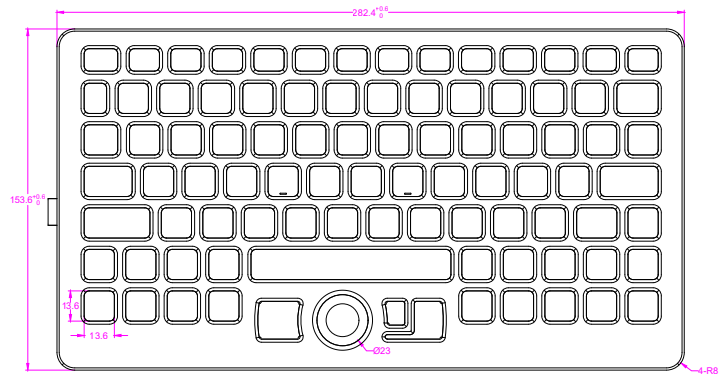

Date	Changes	REV
23.06.2021	Original	1.0

AW-M282DHP-FN-BL-NV-151B-OEM