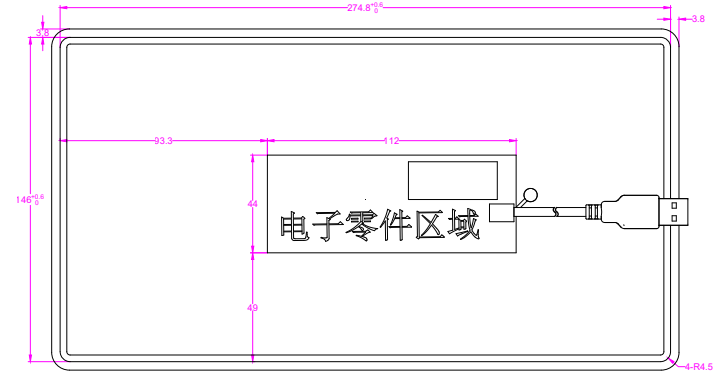

Date	Changes	REV
23.06.2021	Original	1.0

AW-M282DHP-FN-BL-NV-151B-OEM