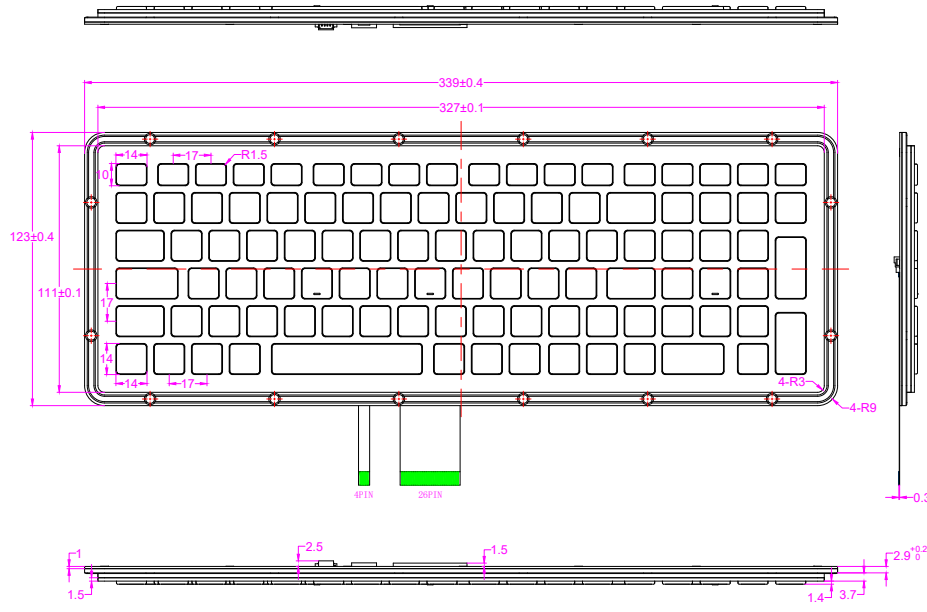

Date	Changes	REV
2025.02.28	Original	1.0

AW-M327KP-FN-BL-DM-DWP