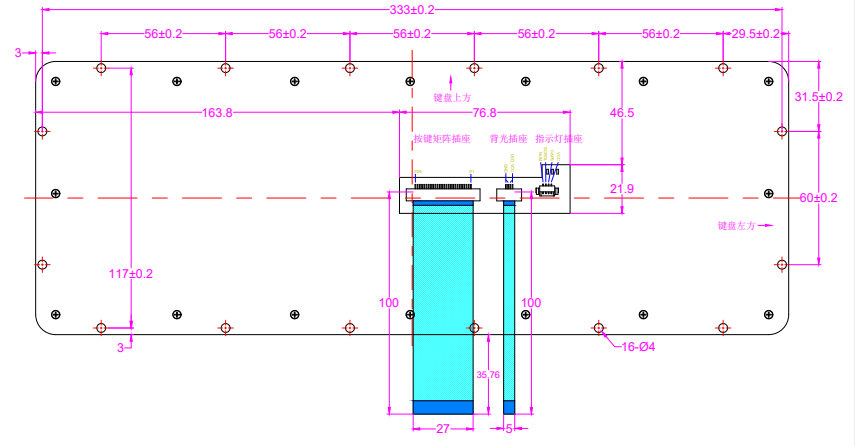

Date	Changes	REV
2025.02.28	Original	1.0

AW-M327KP-FN-BL-DM-DWP