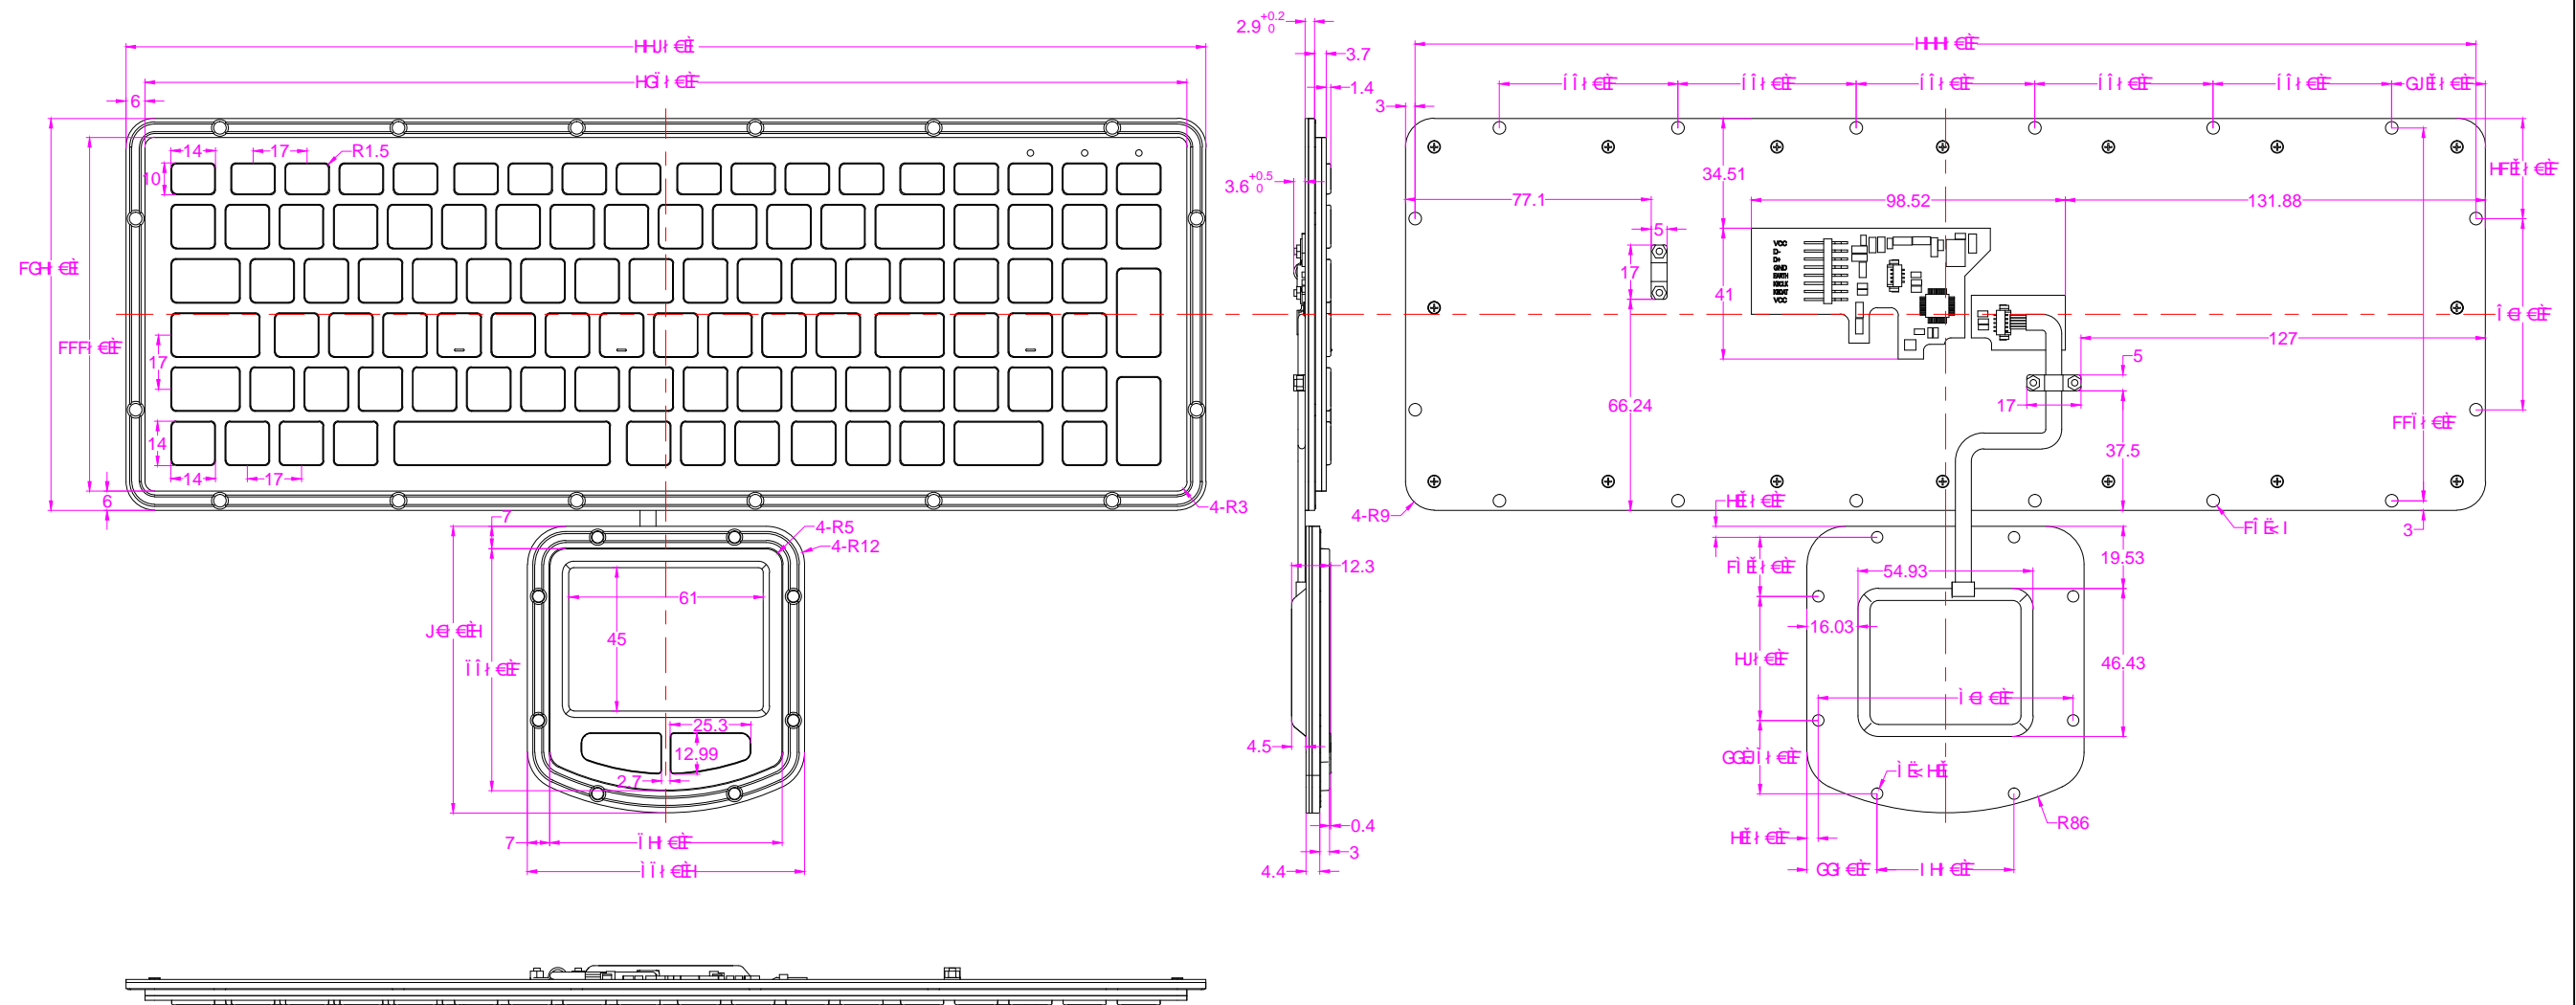

Date	Changes	REV
2023.09.05	Original	1.0

AW-M327KP-FN-BL-IT-ML-DWP