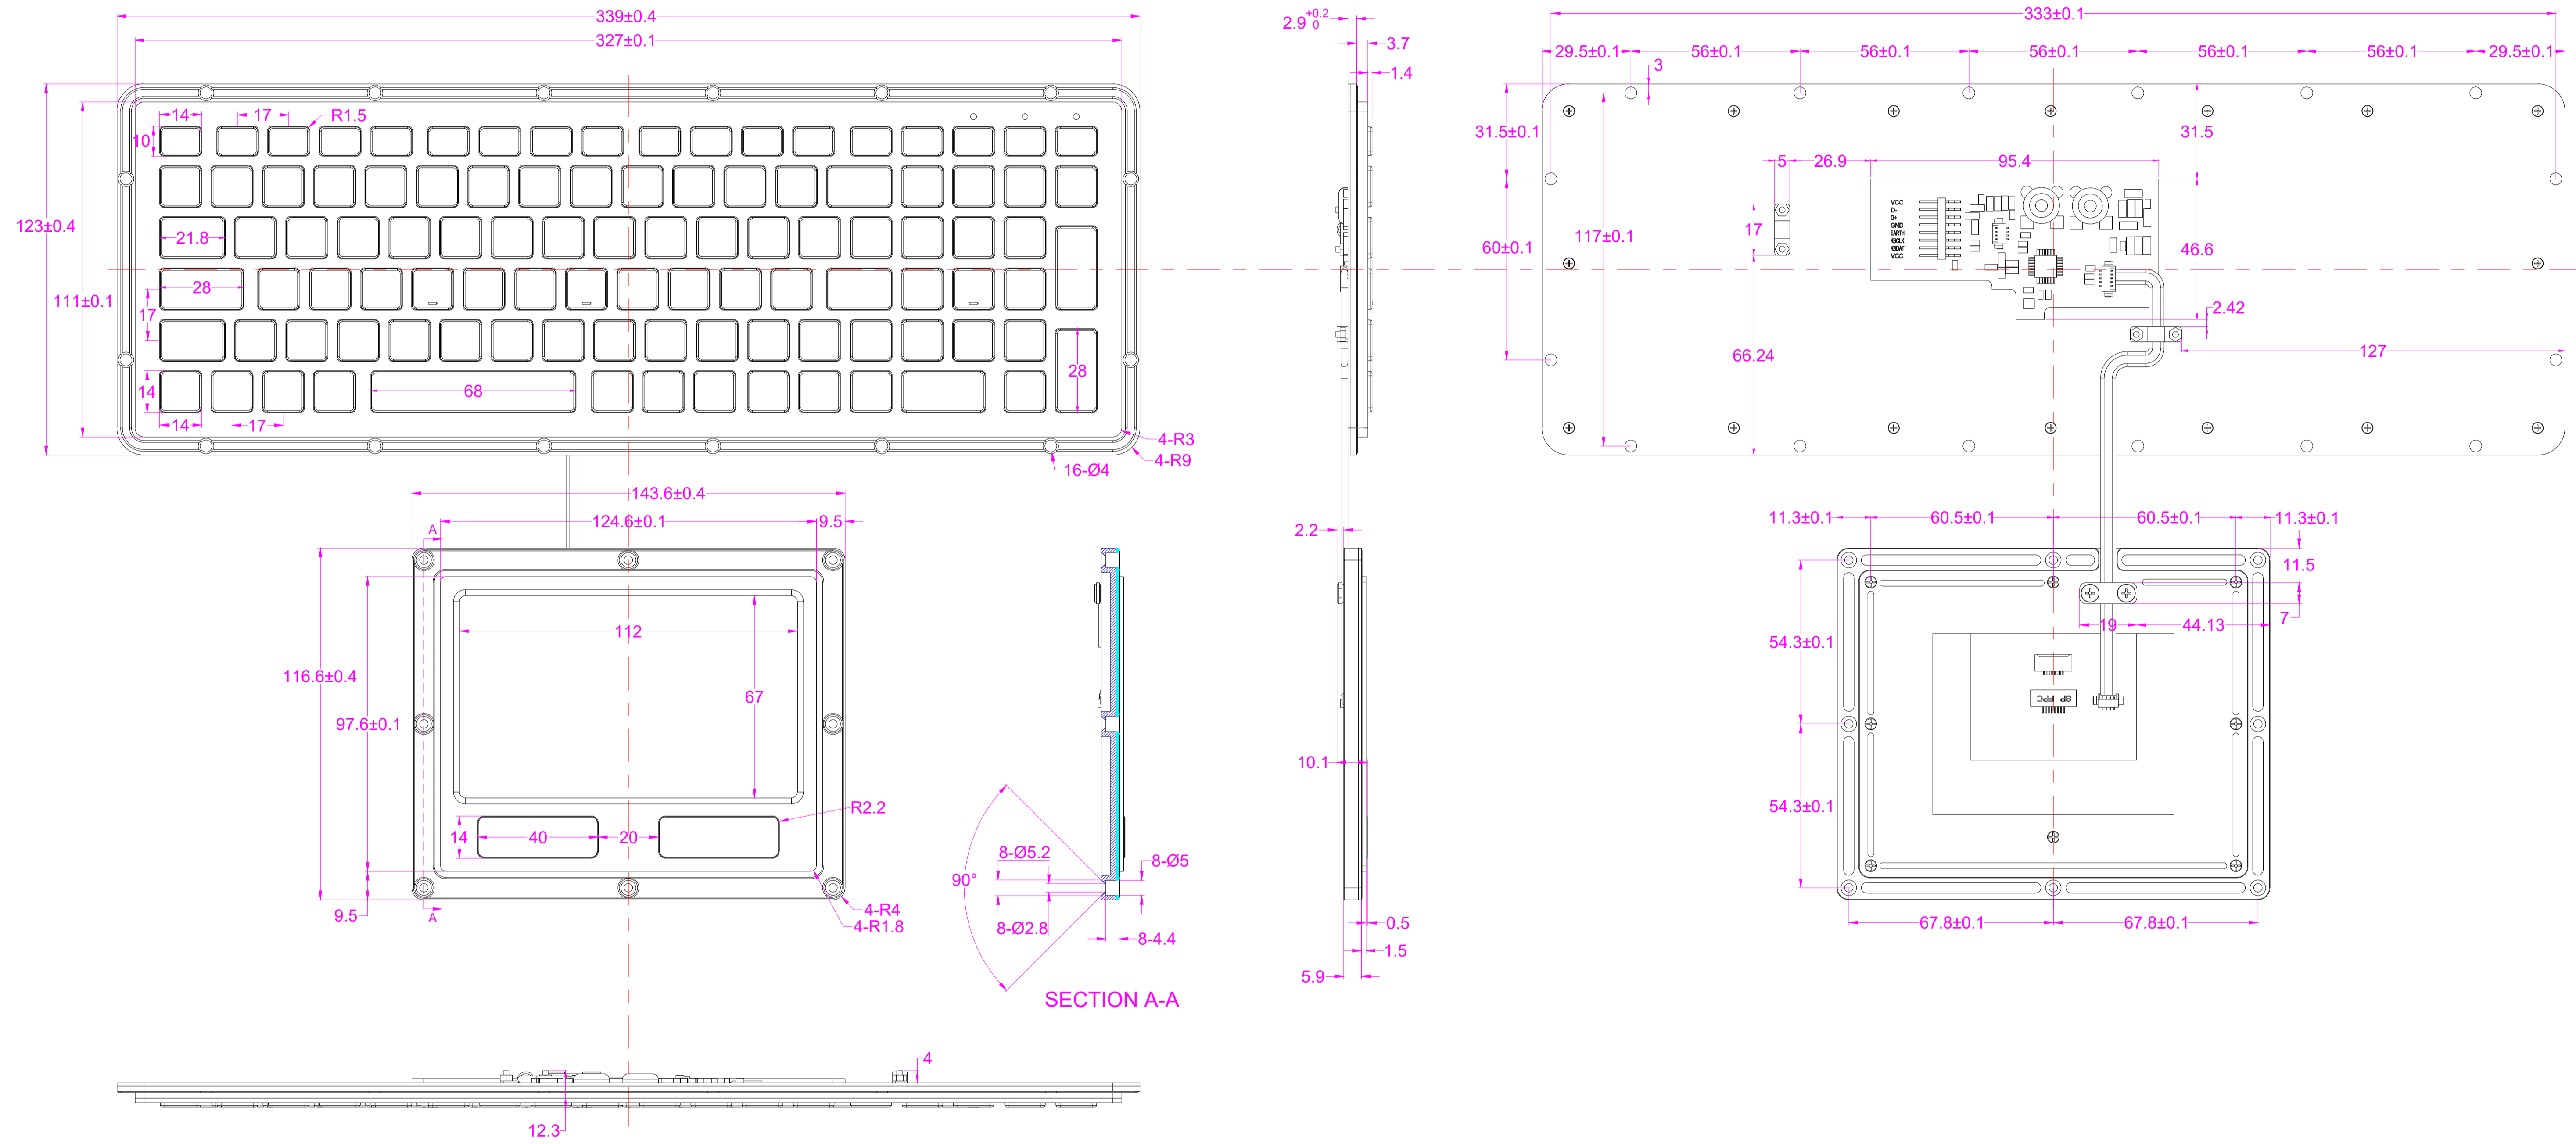

Date	Changes	REV
2023.12.01	Original	1.0

AW-M327KP-FN-BL-NV-151B-DWP