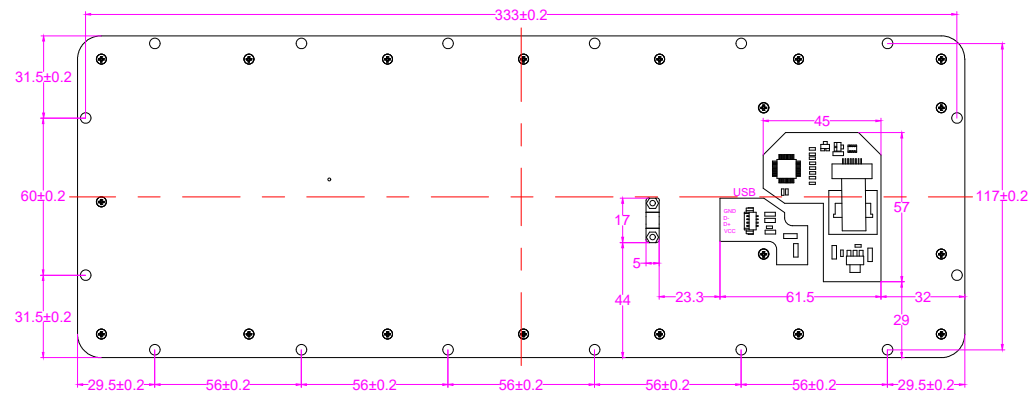

| Date       | Changes  | REV |
|------------|----------|-----|
| 2024.09.26 | Original | 1.0 |
|            |          |     |
|            |          |     |

**AW-M327TP-FN-BL-IT-ML-DWP**