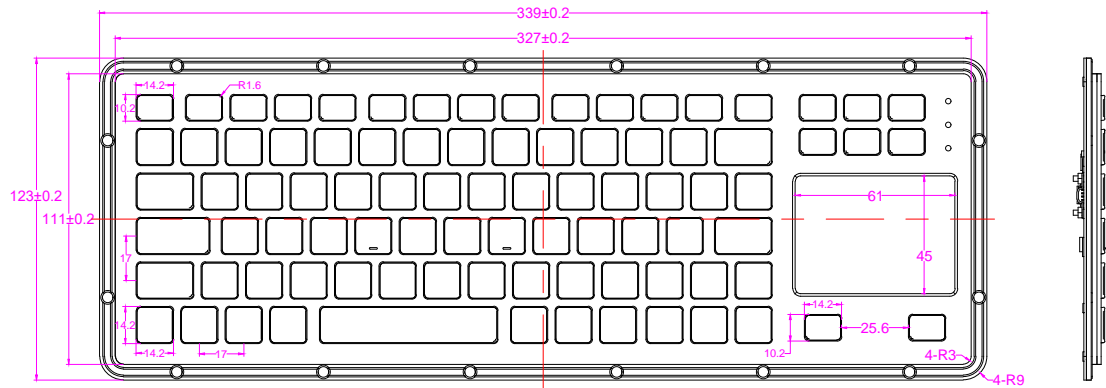

| Date       | Changes  | REV |
|------------|----------|-----|
| 2024.09.26 | Original | 1.0 |
|            |          |     |
|            |          |     |

**AW-M327TP-FN-BL-IT-ML-DWP**