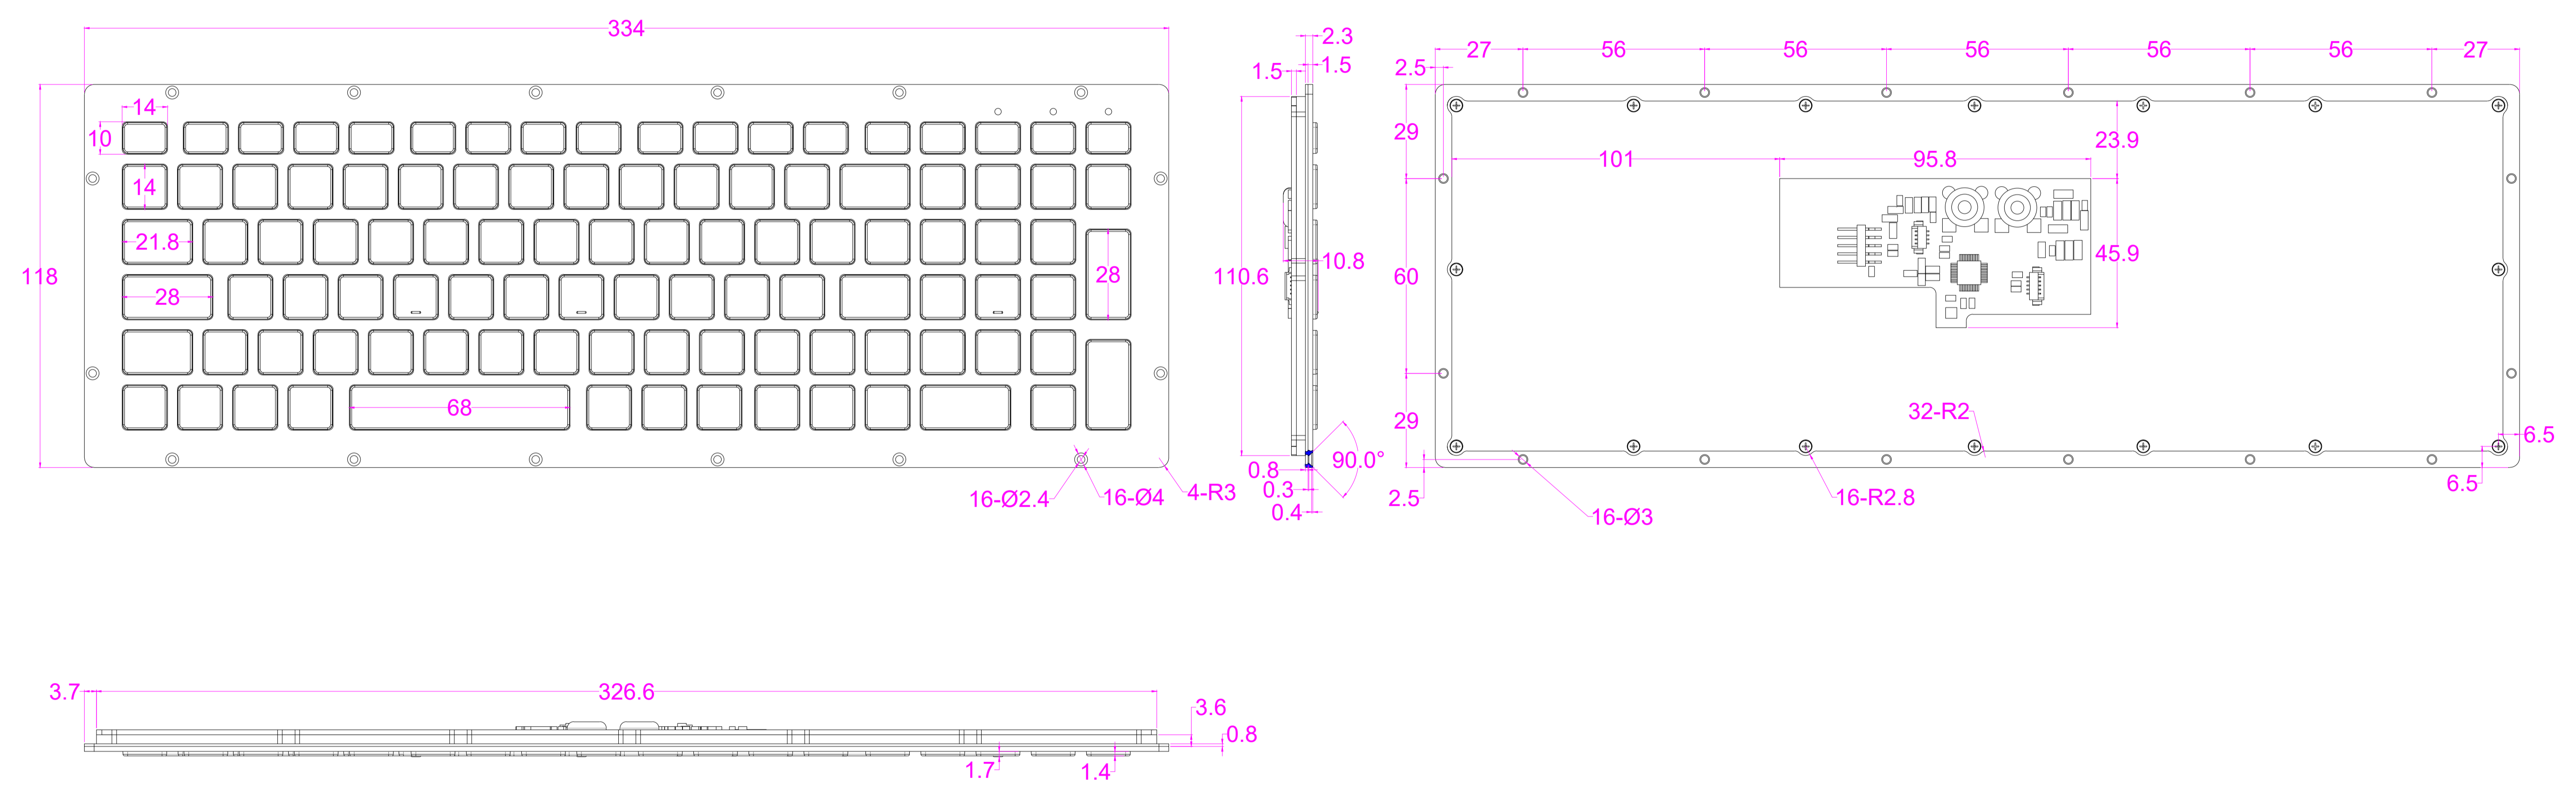

Date	Changes	REV
2023.07.11	Original	1.0

AW-M334KP-FN-BL-IT-NV-151B-DWP