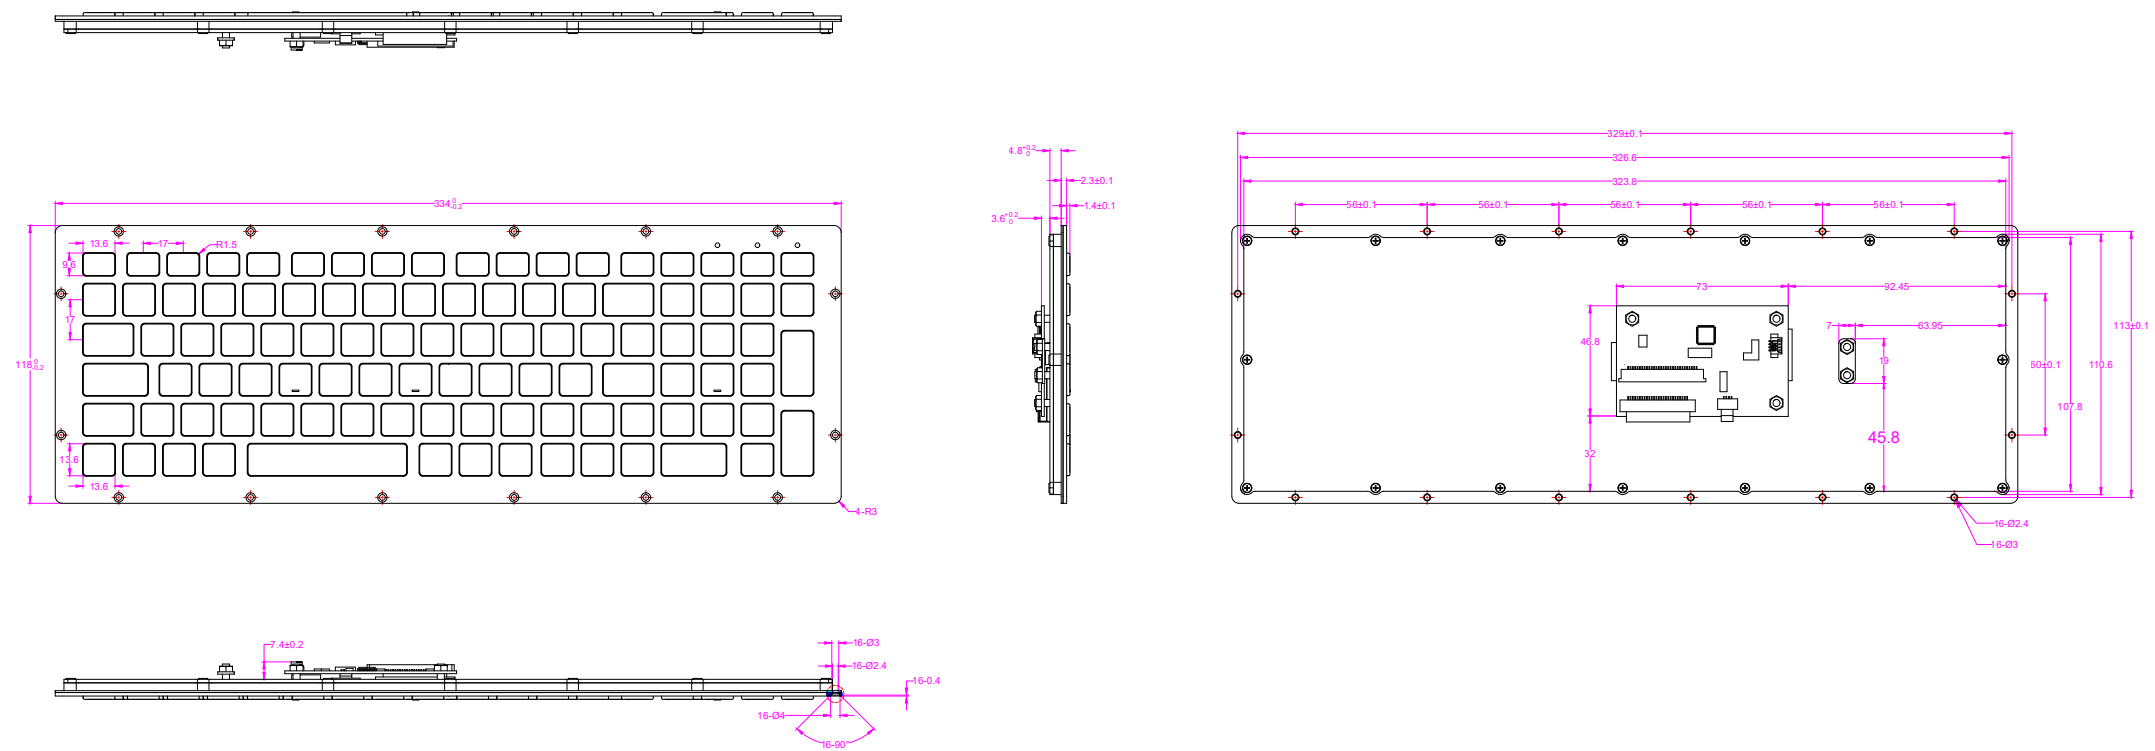

Date	Changes	REV
2023.01.10	Original	1.0

AW-M334KP-FN-BL-ML-DWP