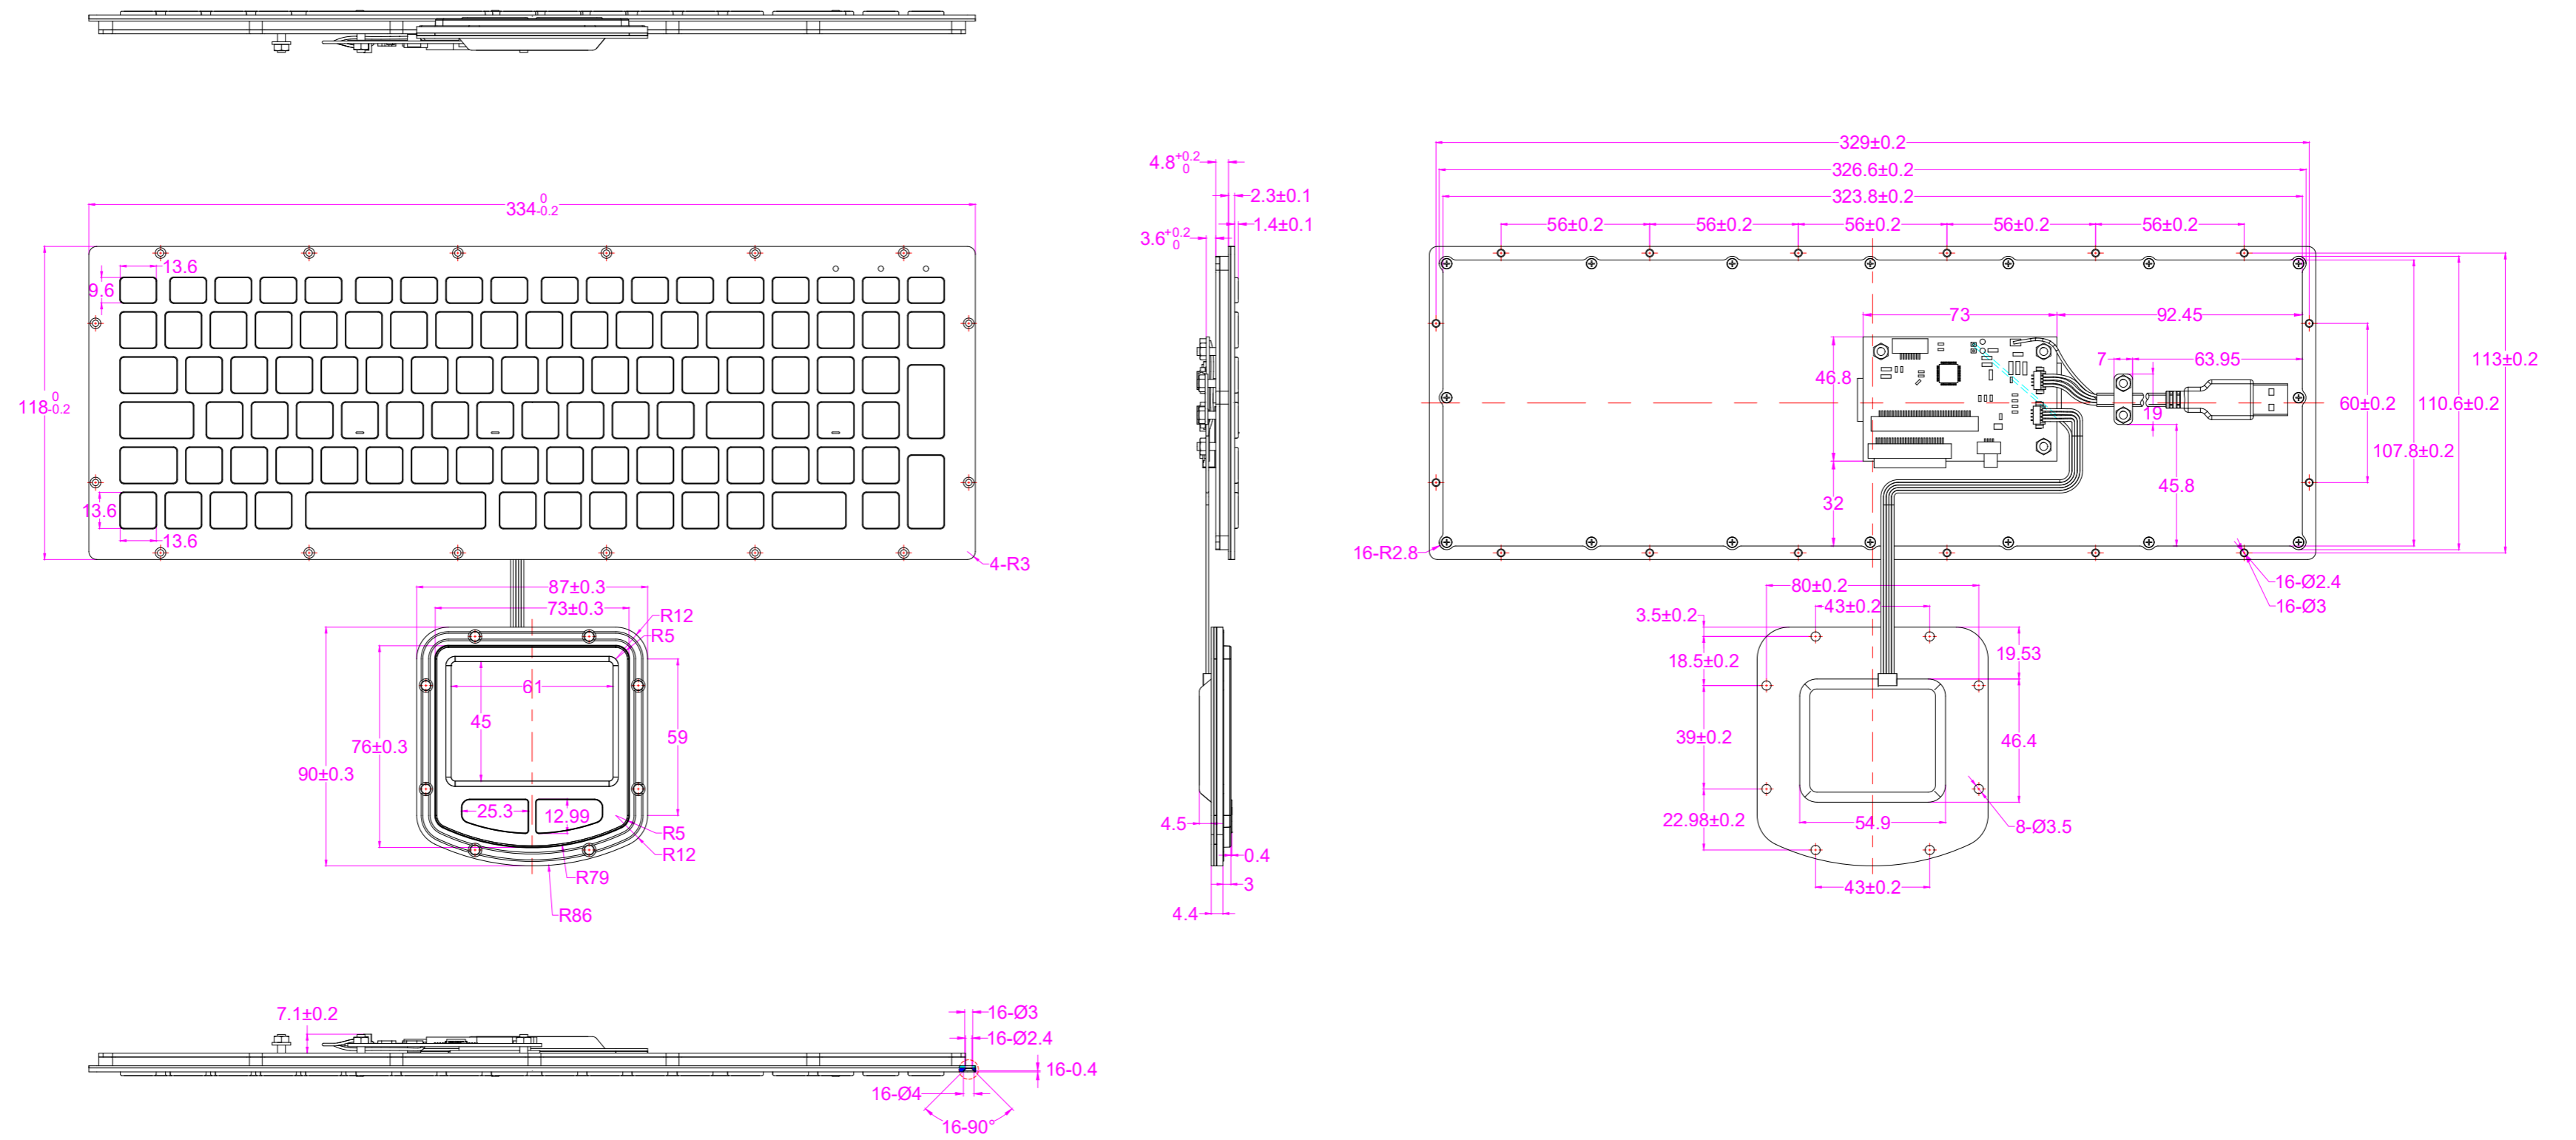

Date	Changes	REV
2022.10.28	Original	1.0

AW-M334KP-FN-BL-ML-DWP