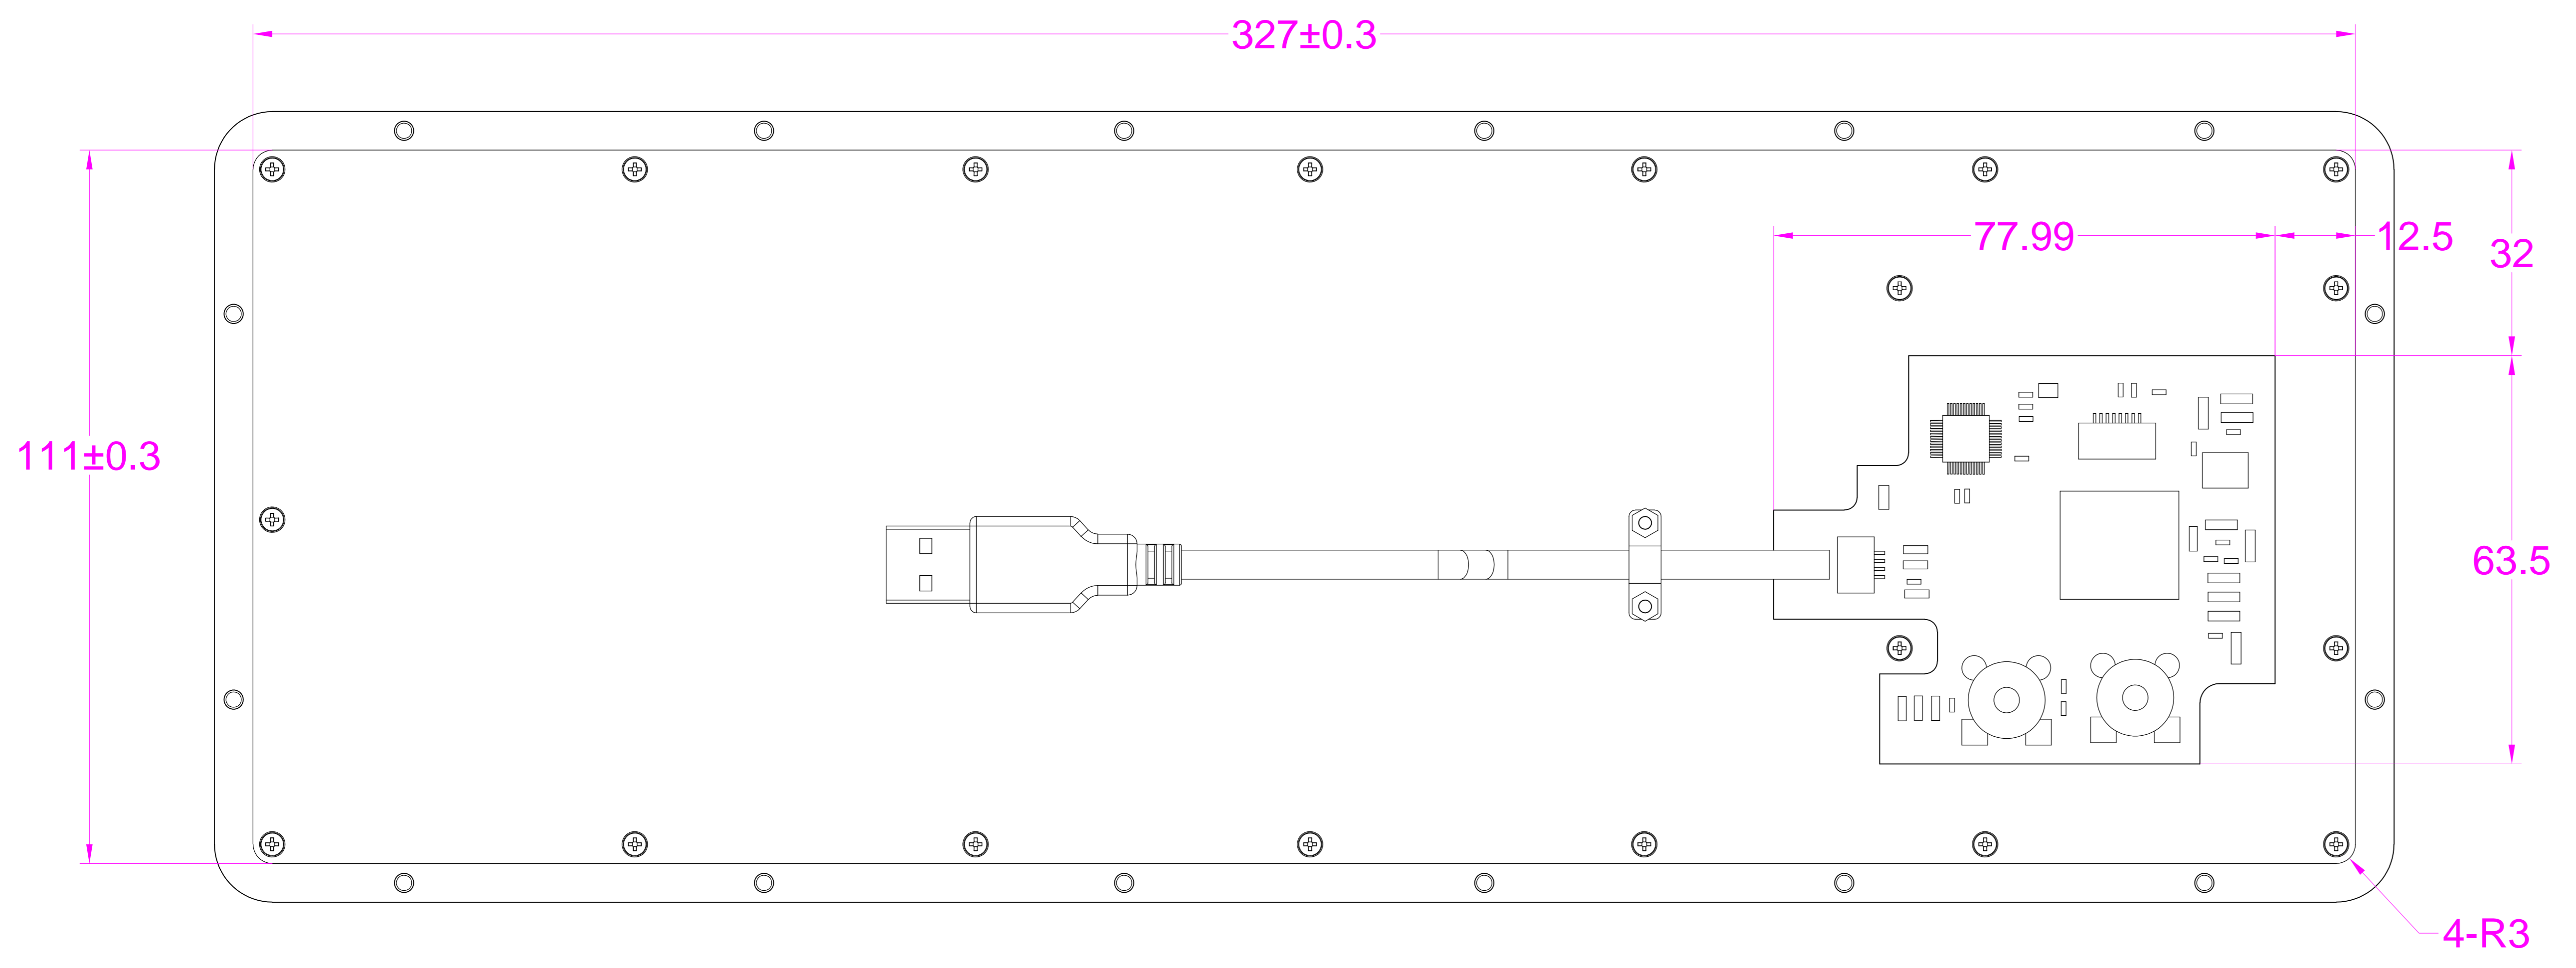

Date	Changes	REV
2026.01.08	Original	1.0

AW-M339TP-FN-BL-IT-NV-151B-DWP