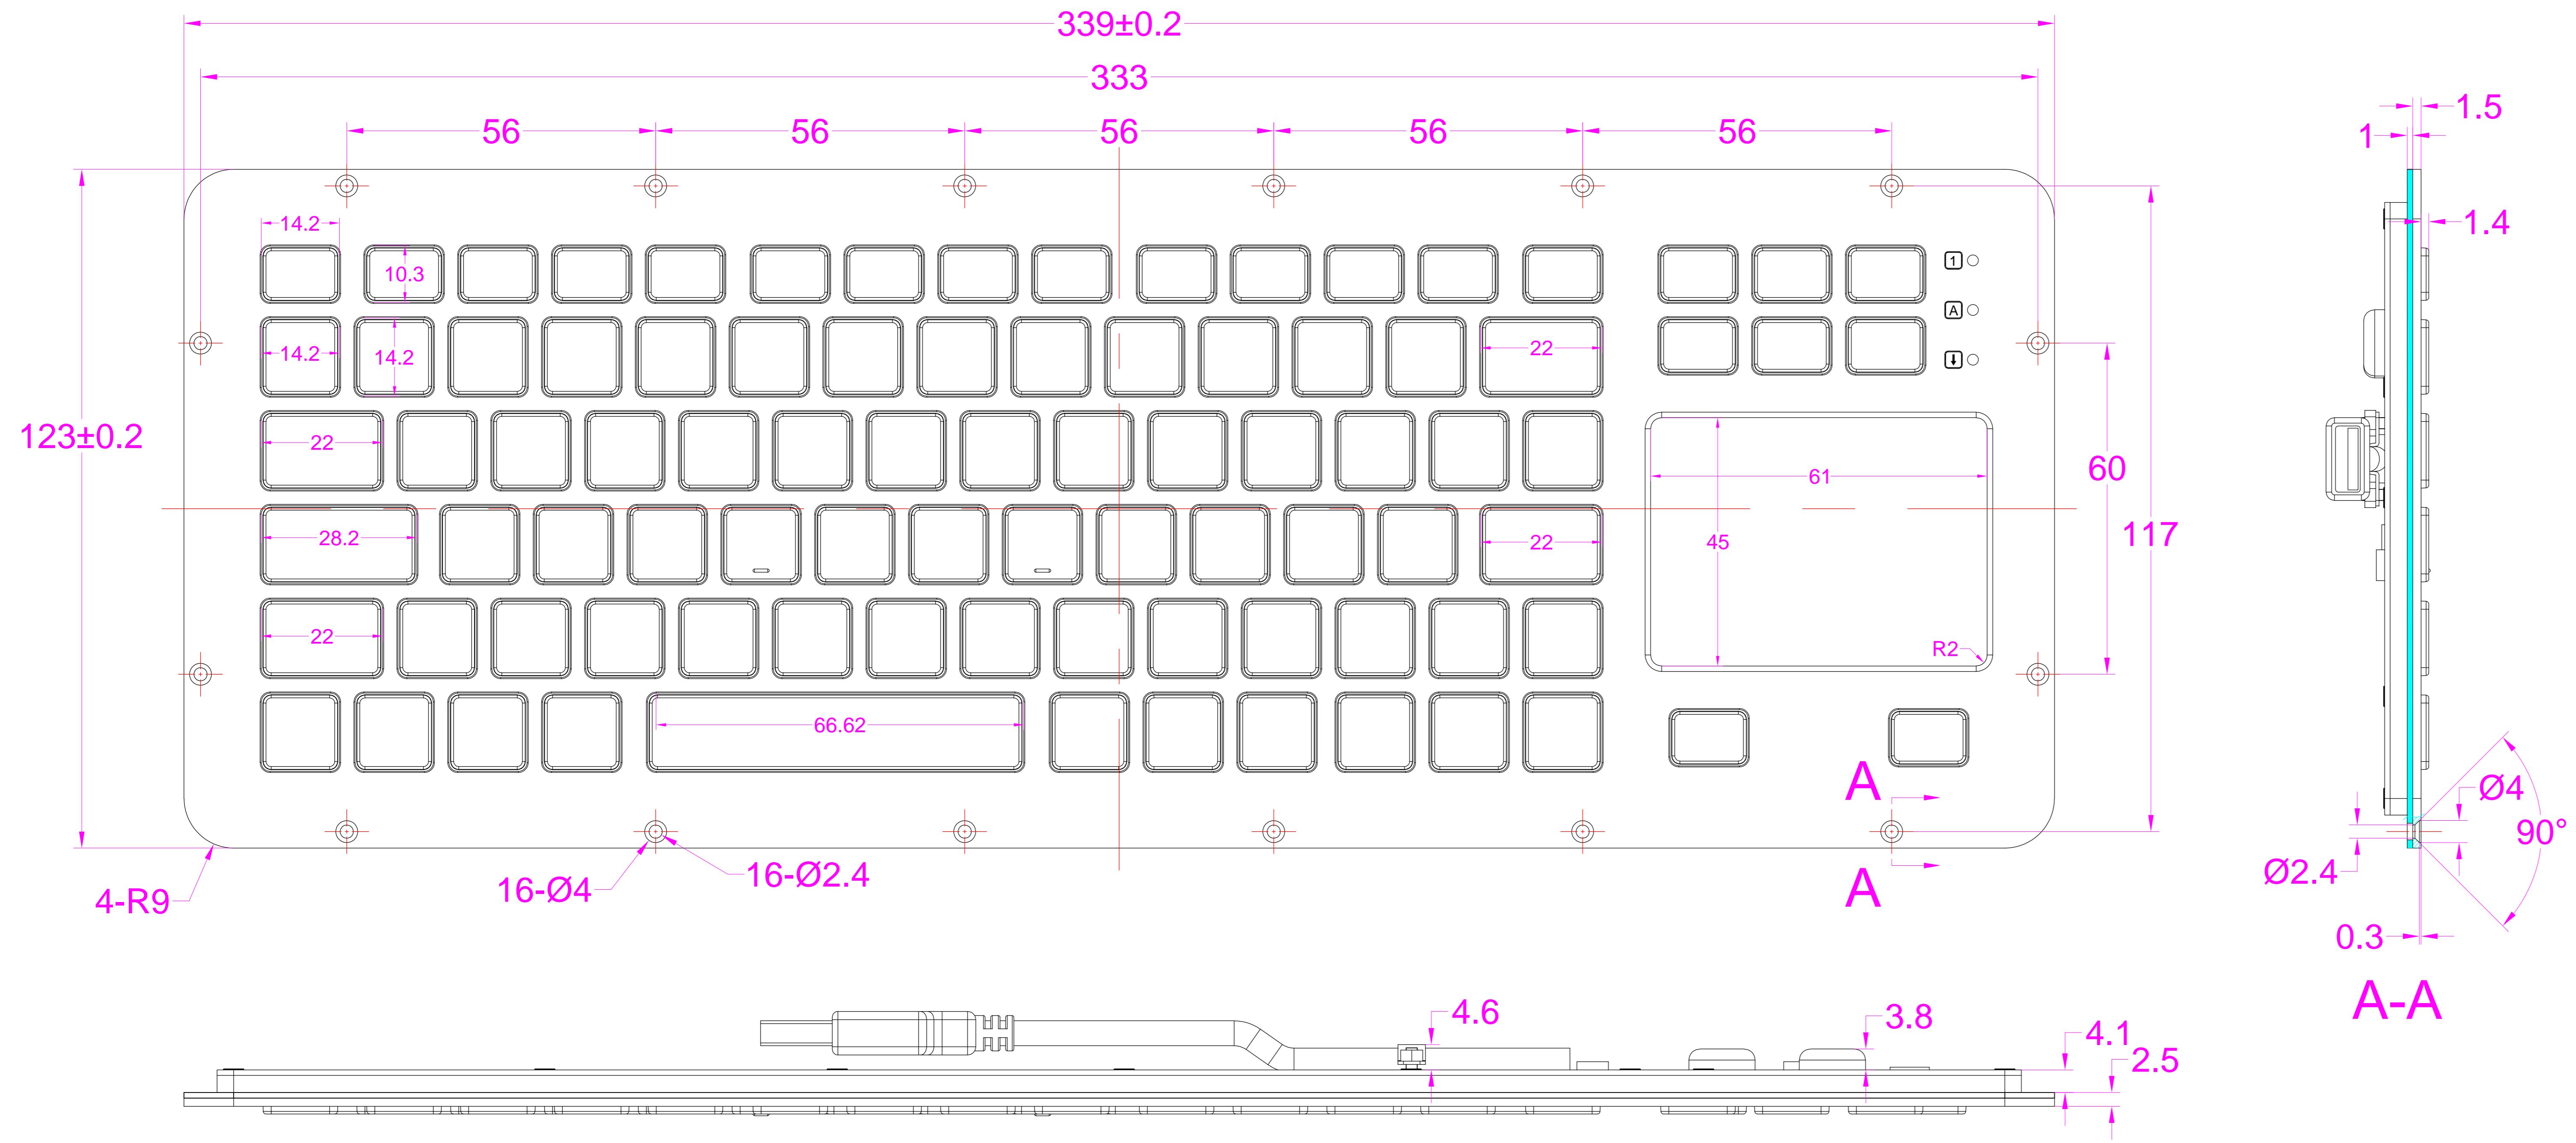

Date	Changes	REV
2026.01.08	Original	1.0

AW-M339TP-FN-BL-IT-NV-151B-DWP