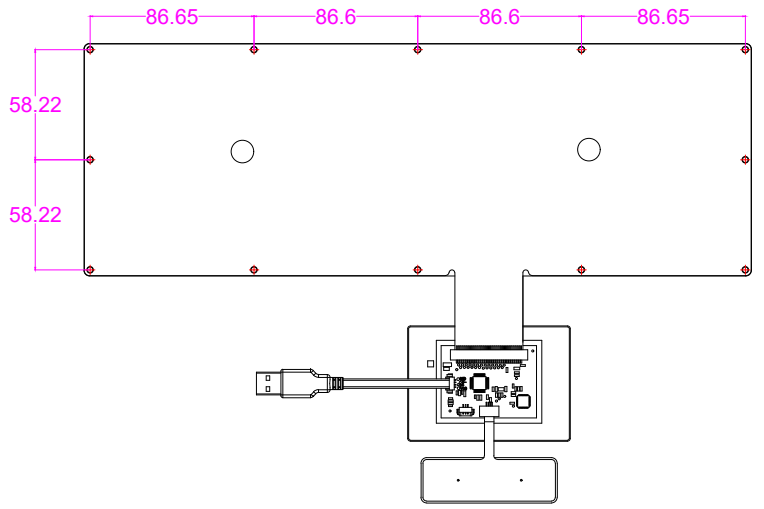

Date	Changes	REV
2025.12.15	Original	1.0

AW-M340KP-FN-BL-FC-KC