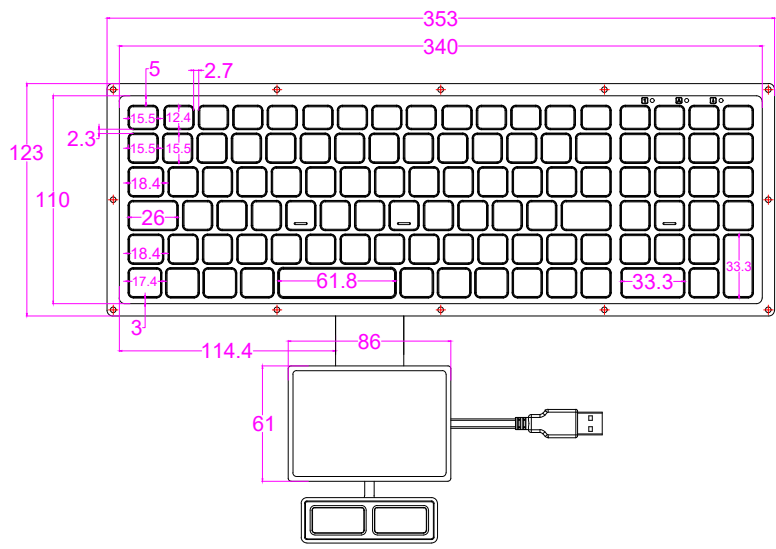

Date	Changes	REV
2025.12.15	Original	1.0

AW-M340KP-FN-BL-FC-KC