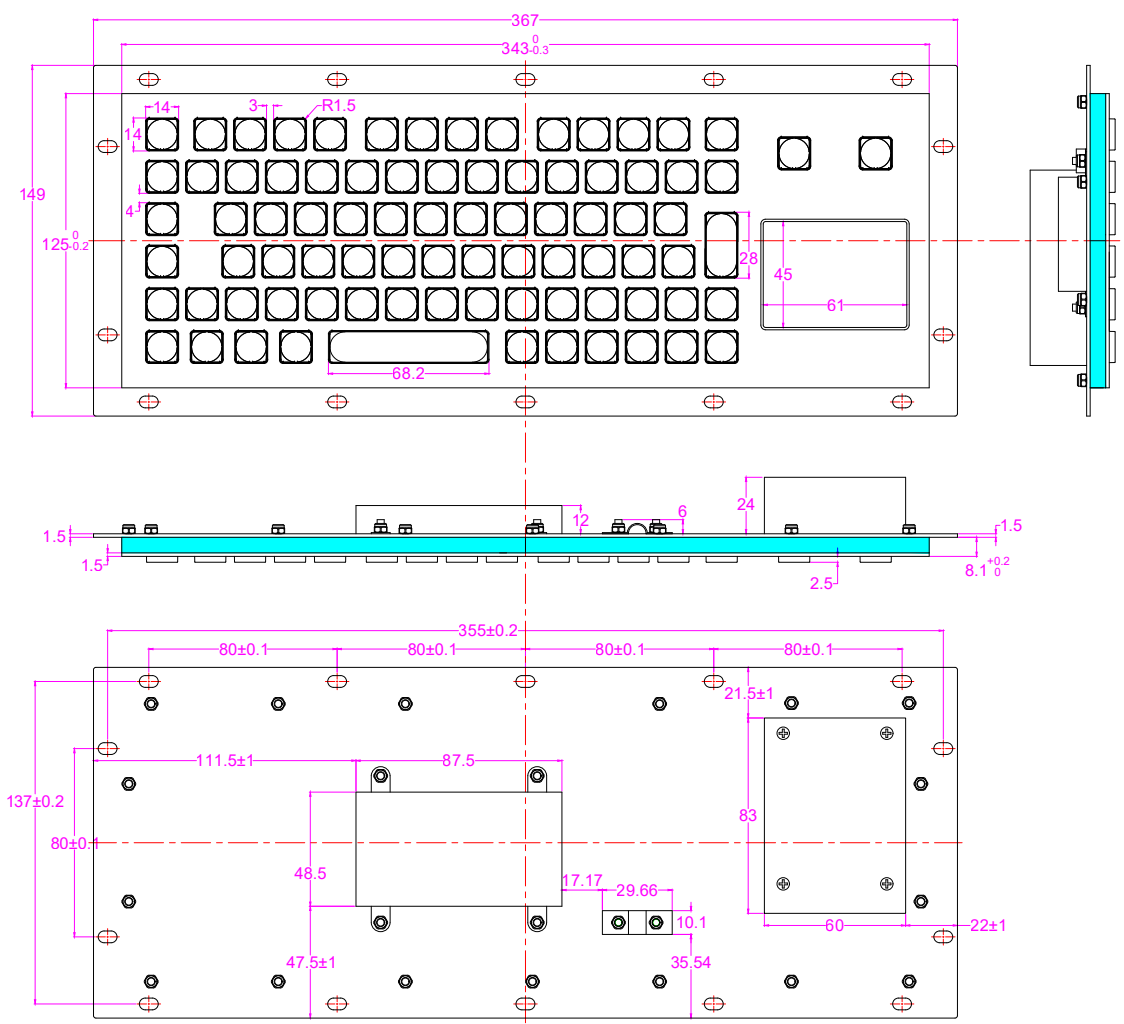

Date	Changes	REV
2022.12.15	Original	1.0

AW-M343TP-FN-BL-BT-DWP