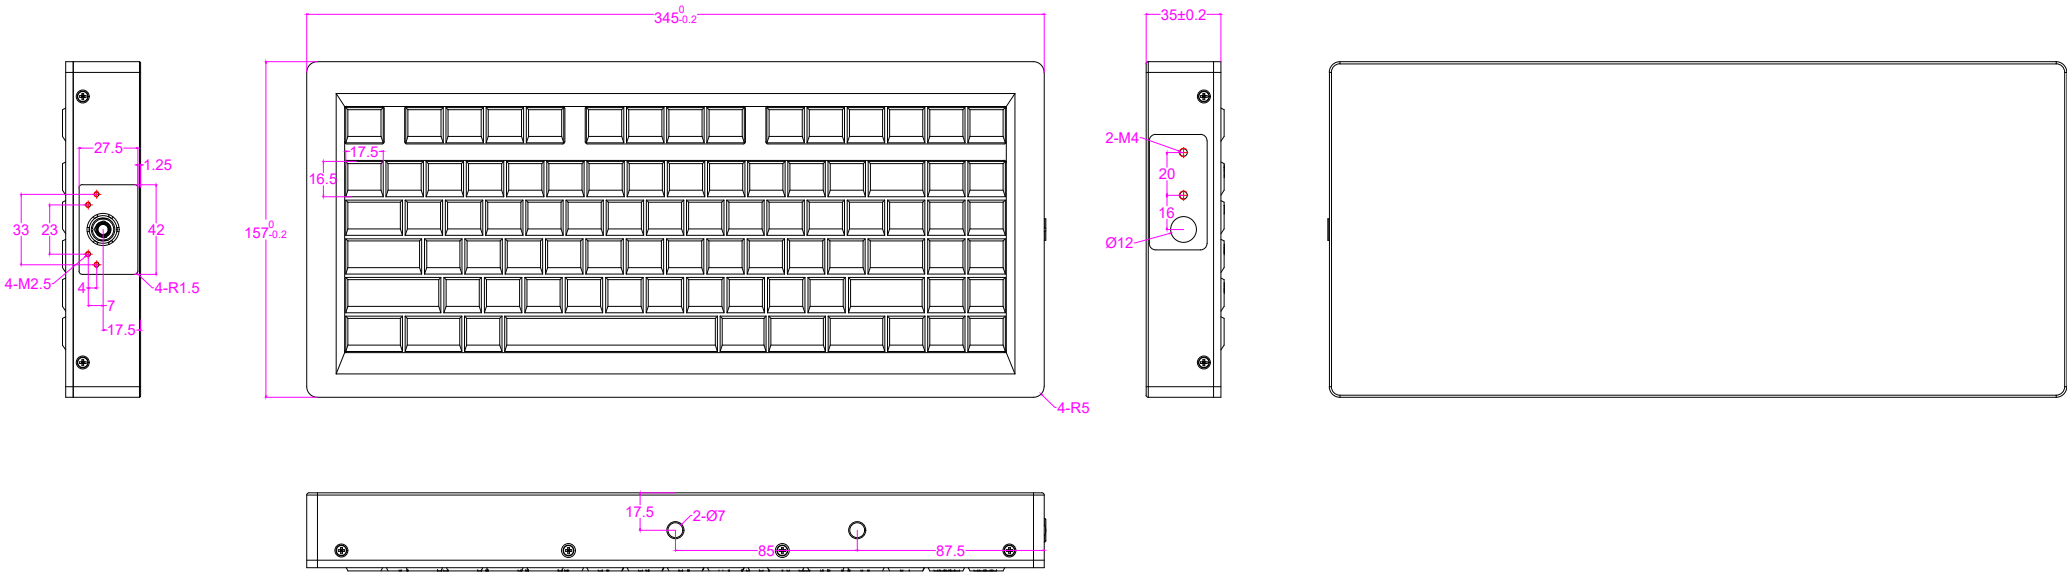

Date	Changes	REV
2025.11.10	Original	1.0

AW-M345-FN-MA-BL-NV-151B-SDT