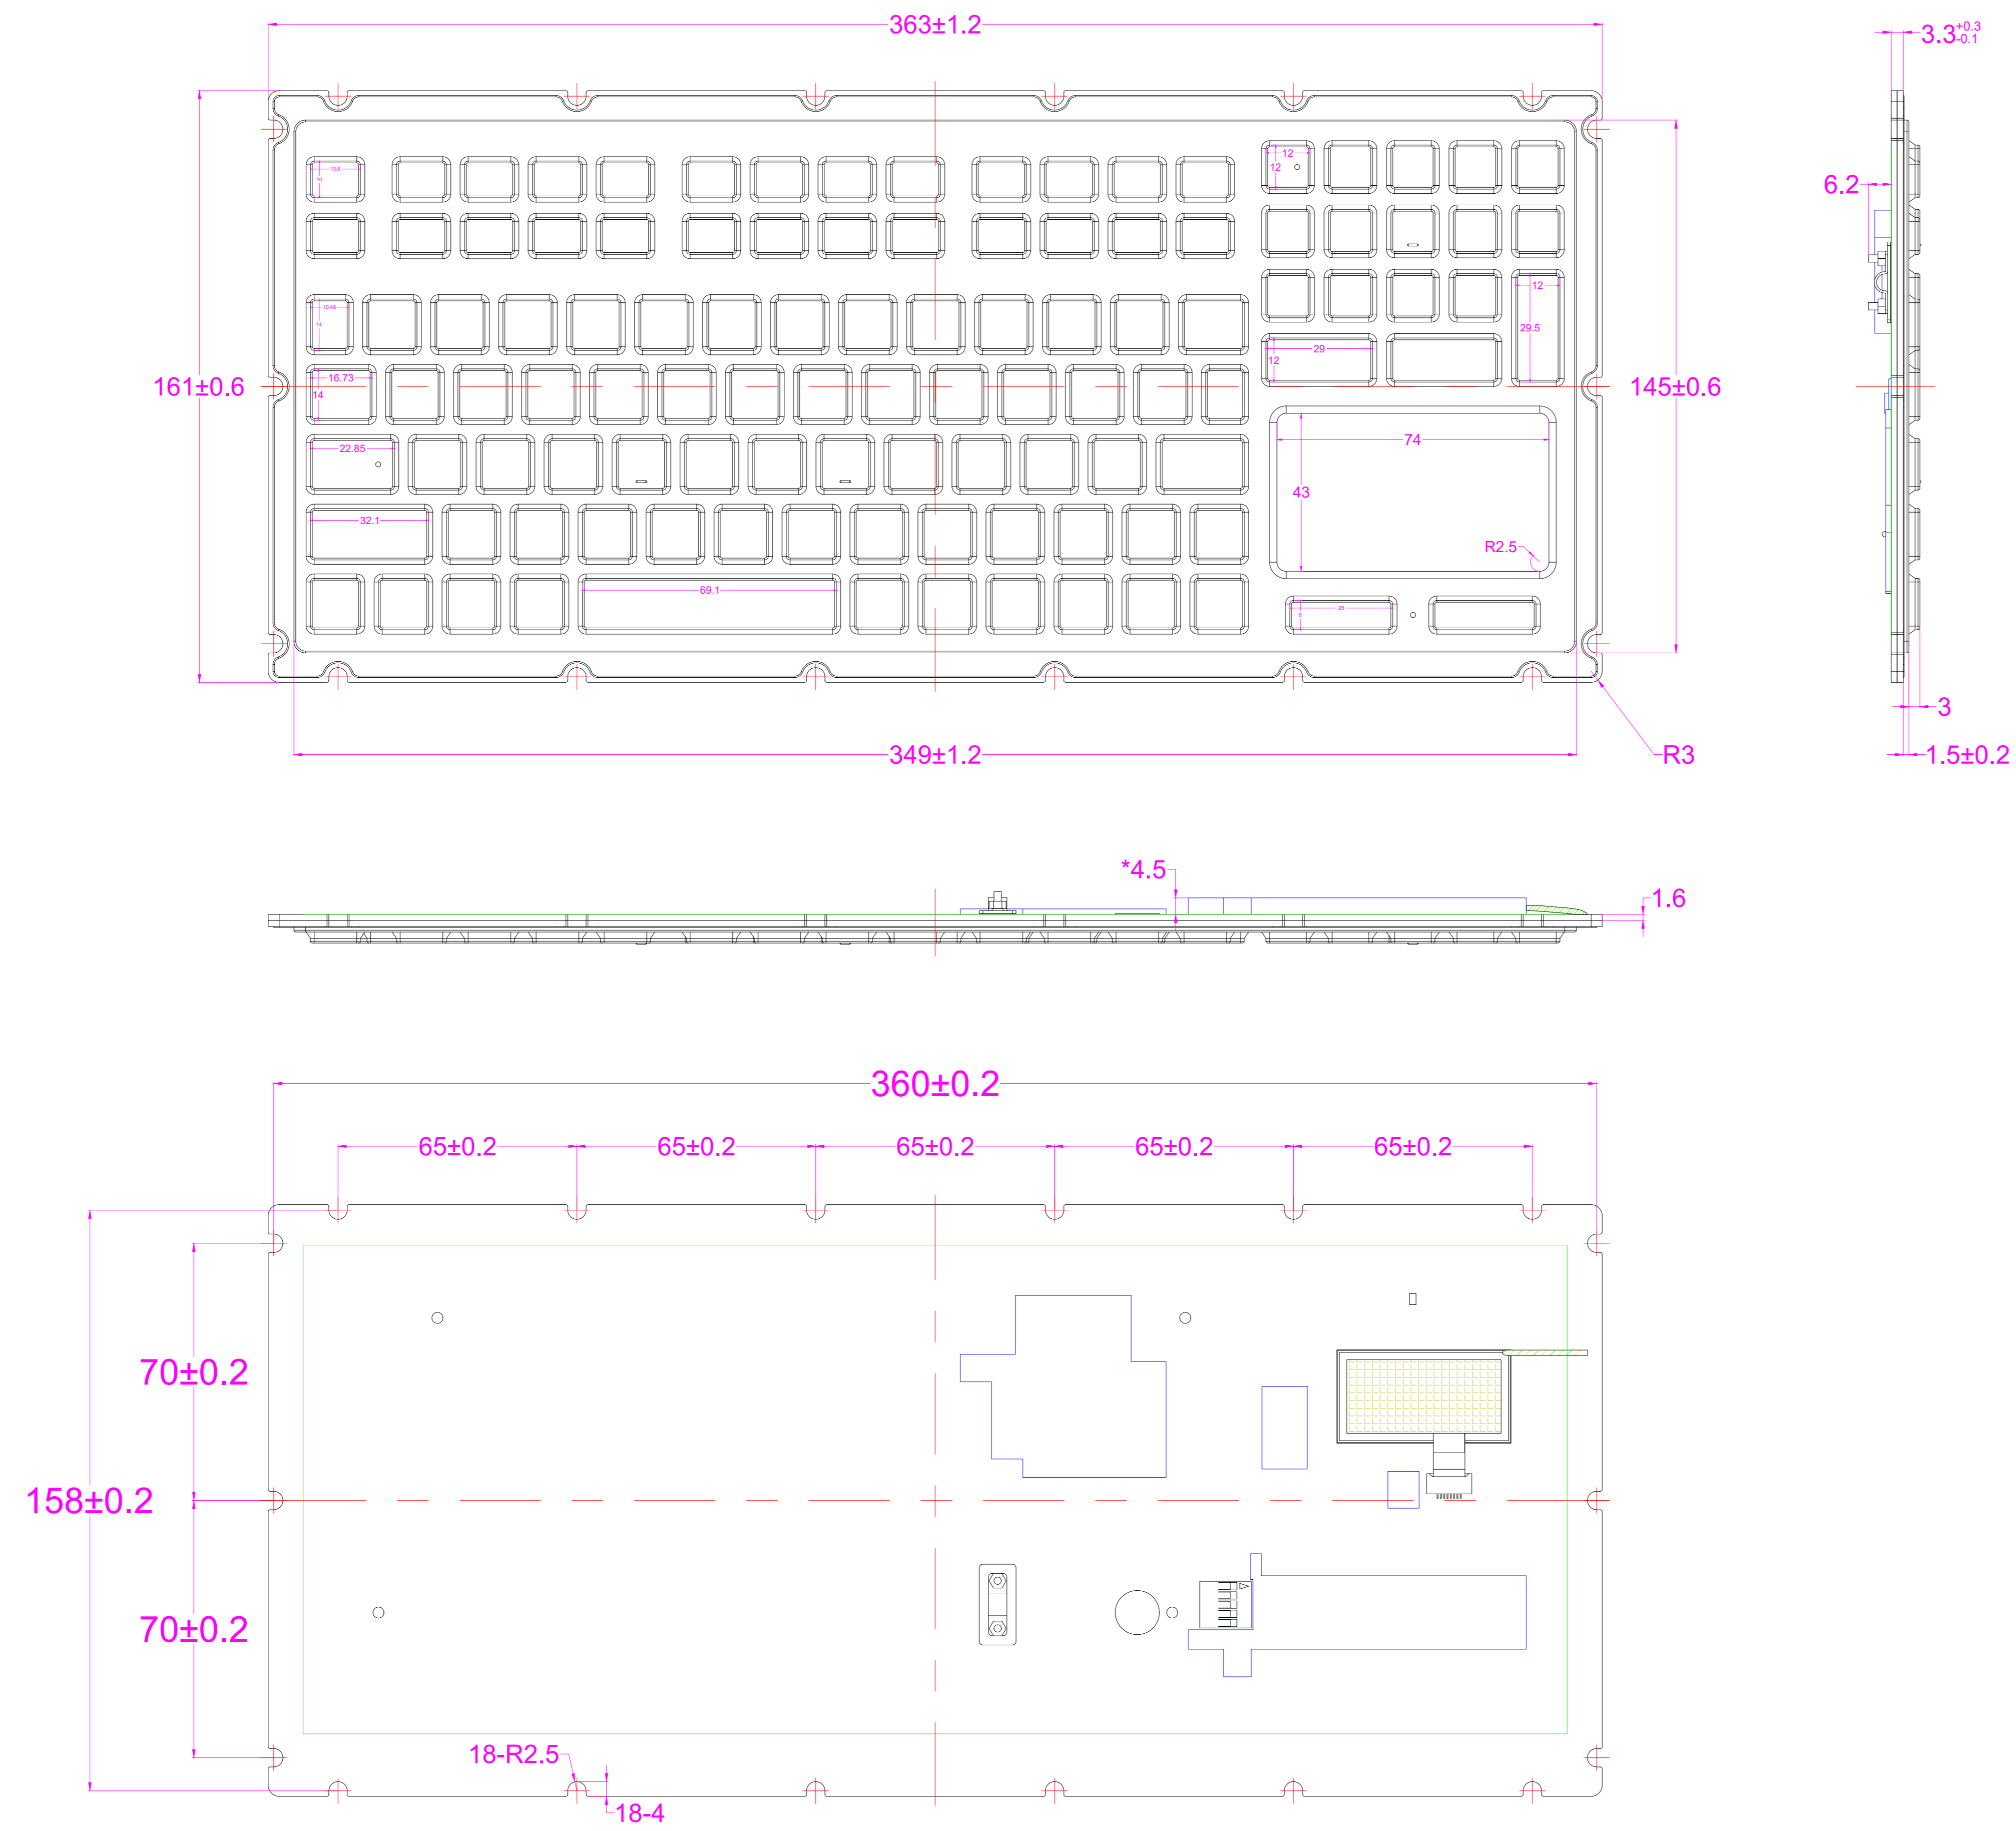

Date	Changes	REV
2023.11.13	Original	1.0

**AW-M349TP-KP-FN-BL-NV-151B**