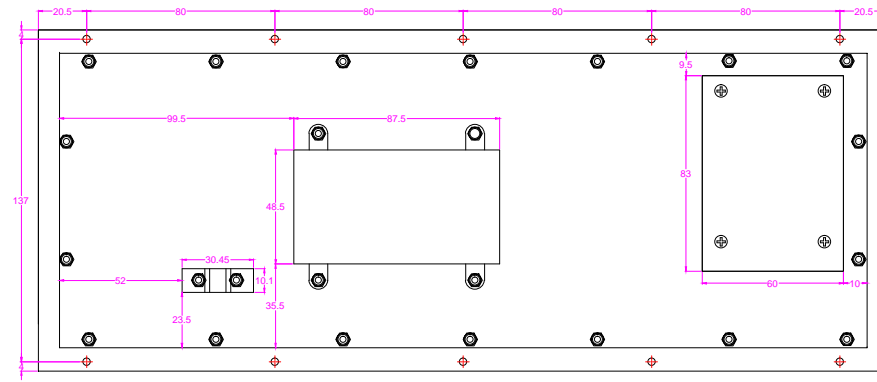

Date	Changes	REV
10.01.2019	Original	1.0

AW-M361-OTB-FN-BL-BT-DWP