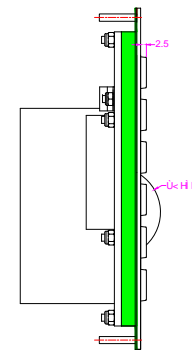

Date	Changes	REV
10.01.2019	Original	1.0

AW-M361-OTB-FN-BL-BT-DWP