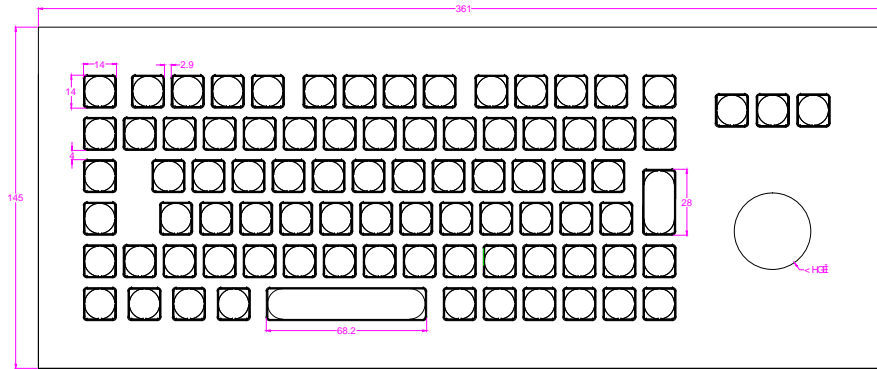

Date	Changes	REV
10.01.2019	Original	1.0

AW-M361-OTB-FN-BL-BT-DWP