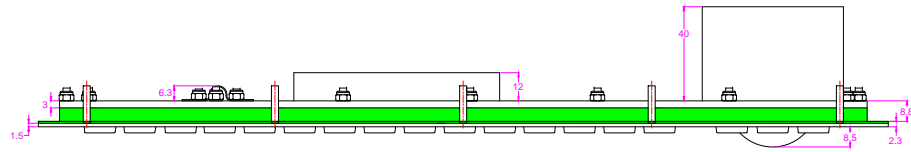

Date	Changes	REV
10.01.2019	Original	1.0

AW-M361-OTB-FN-BL-BT-DWP