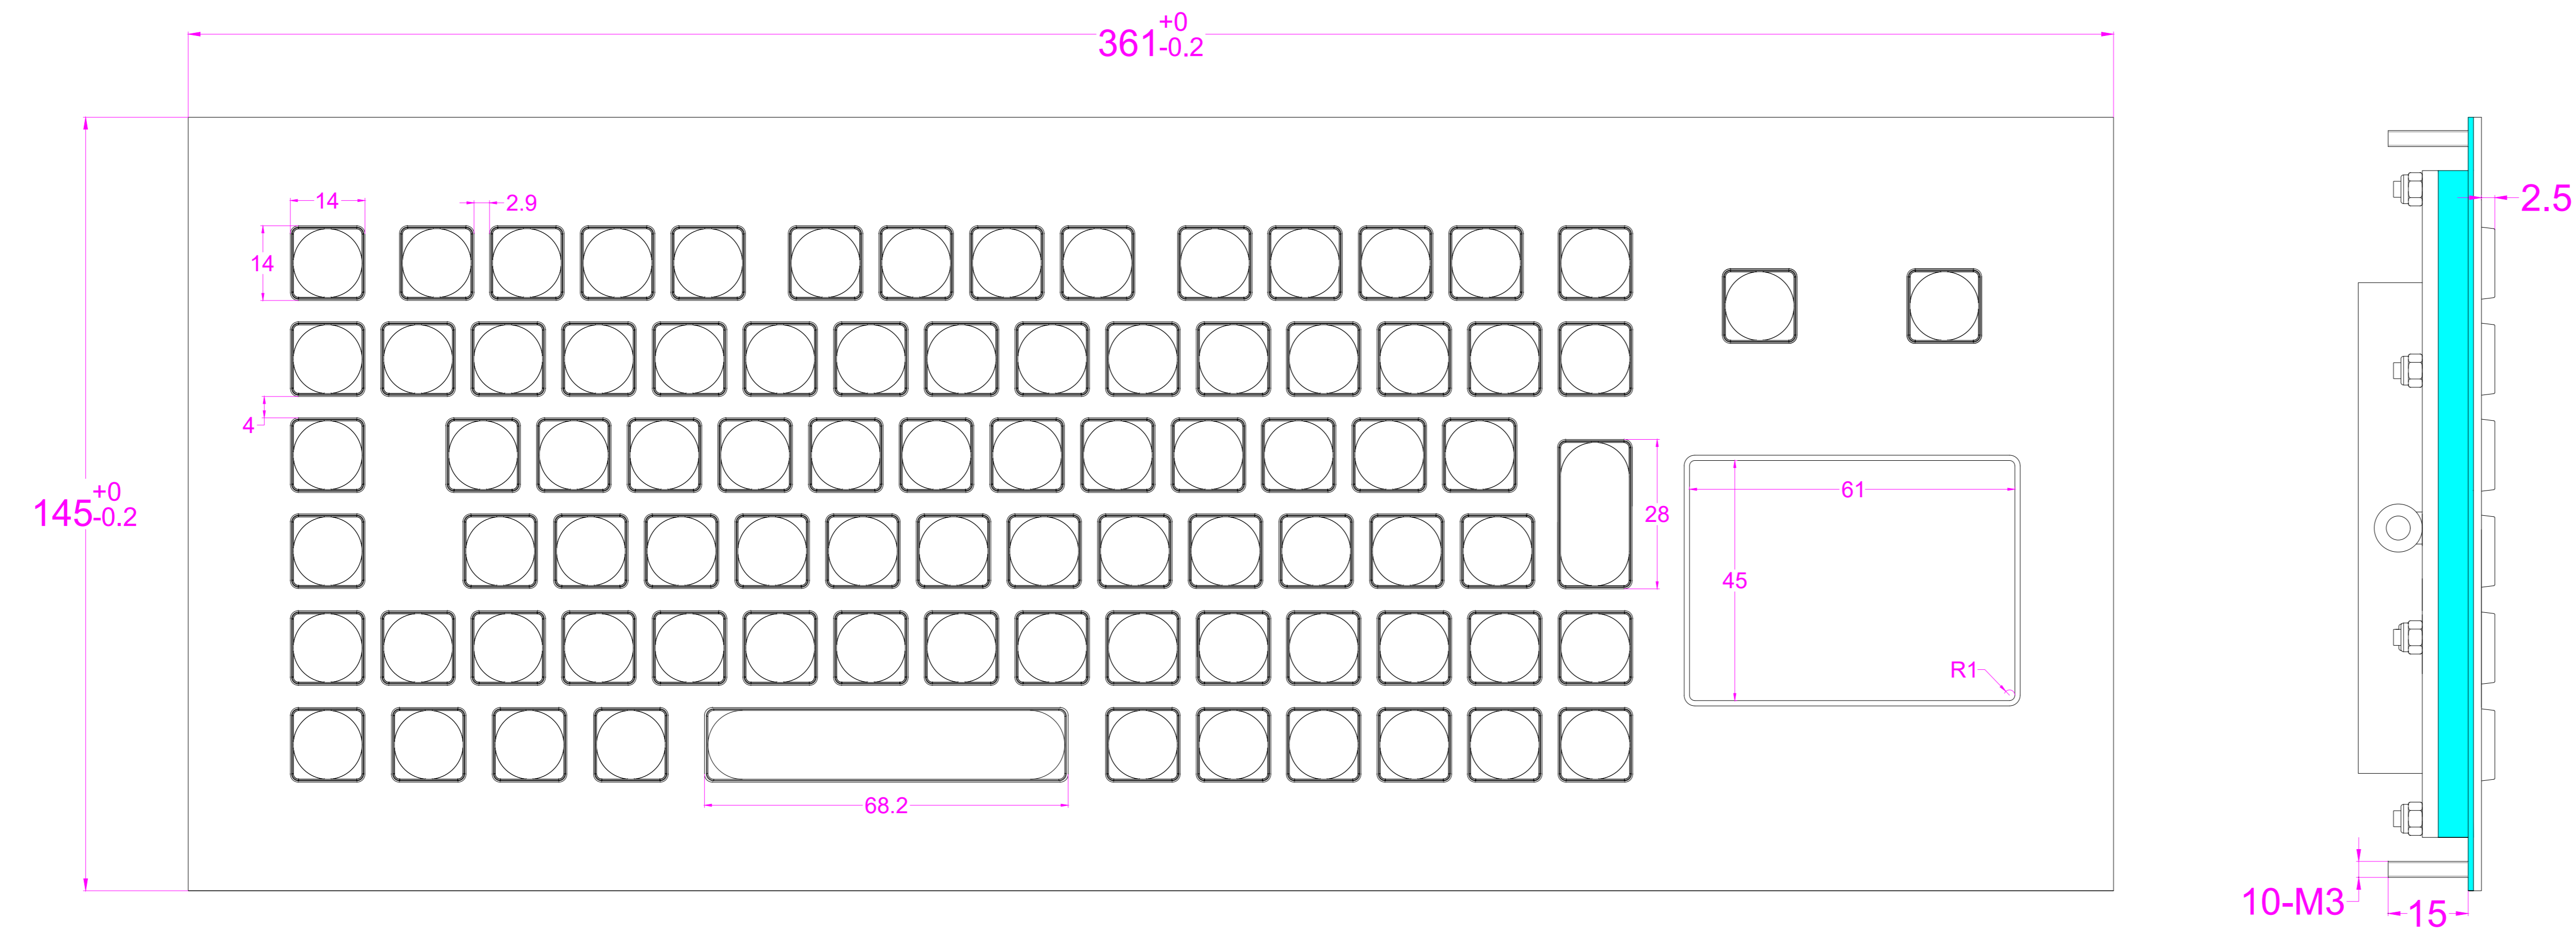

Date	Changes	REV
2023.11.07	Original	1.0

AW-M361TP-FN-BL-NV-151B-BT-DWP