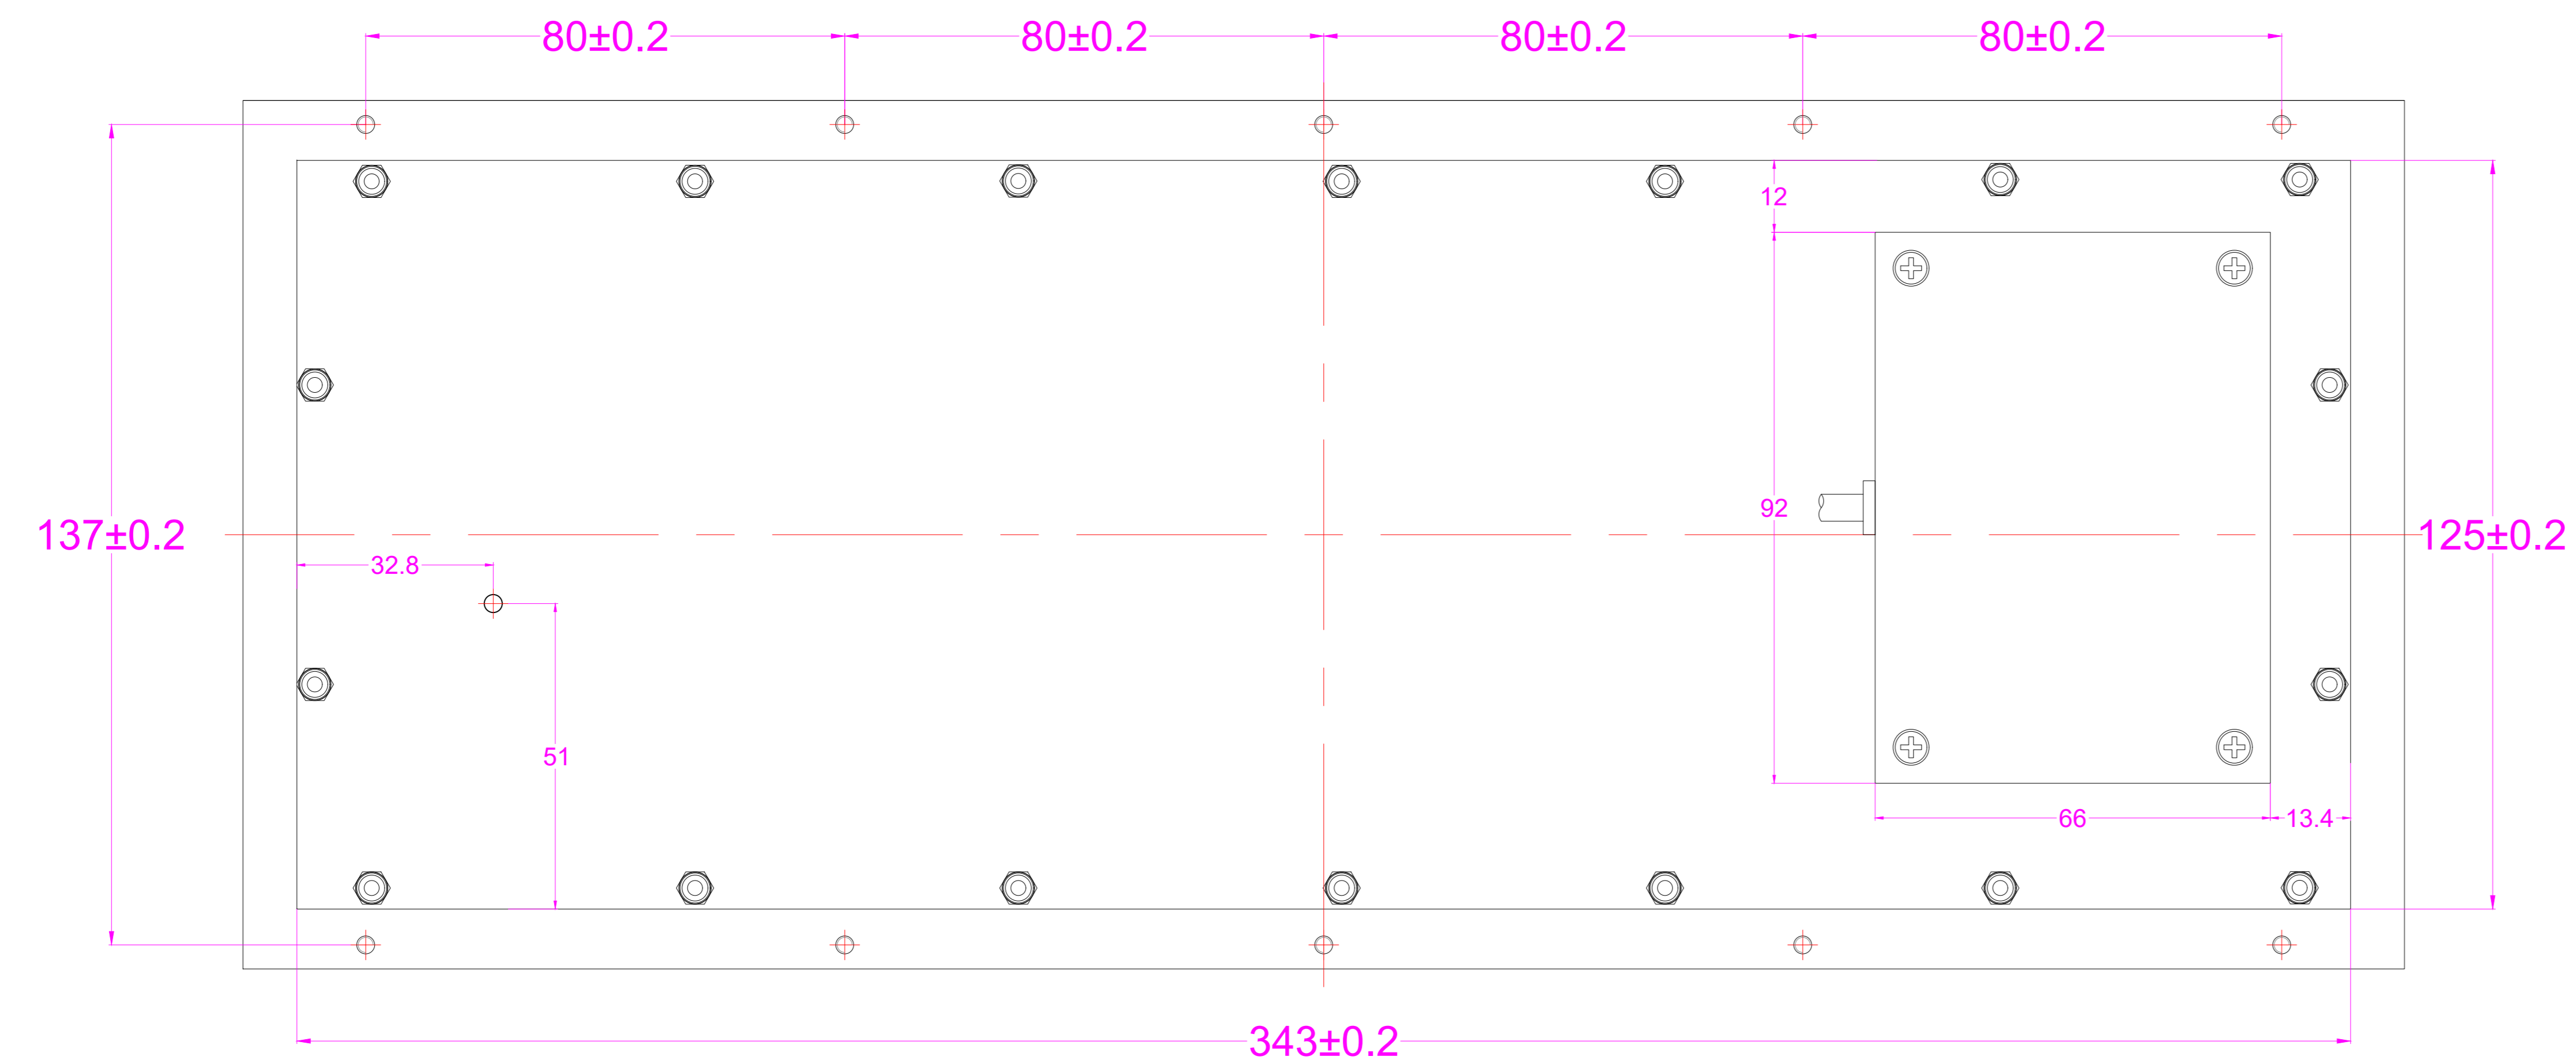

Date	Changes	REV
2023.11.07	Original	1.0

AW-M361TP-FN-BL-NV-151B-BT-DWP