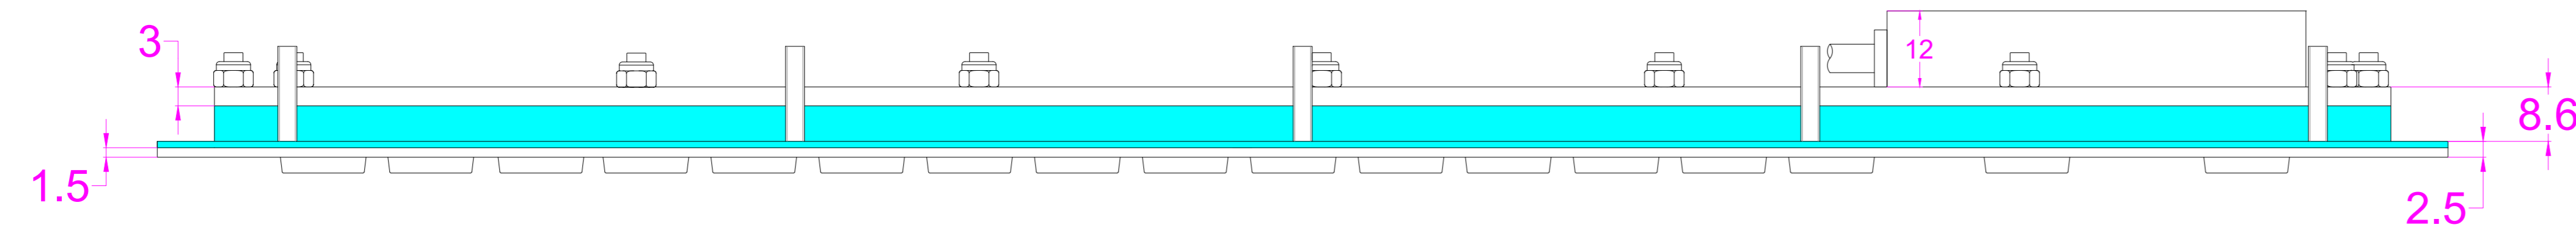

Date	Changes	REV
2023.11.07	Original	1.0

AW-M361TP-FN-BL-NV-151B-BT-DWP