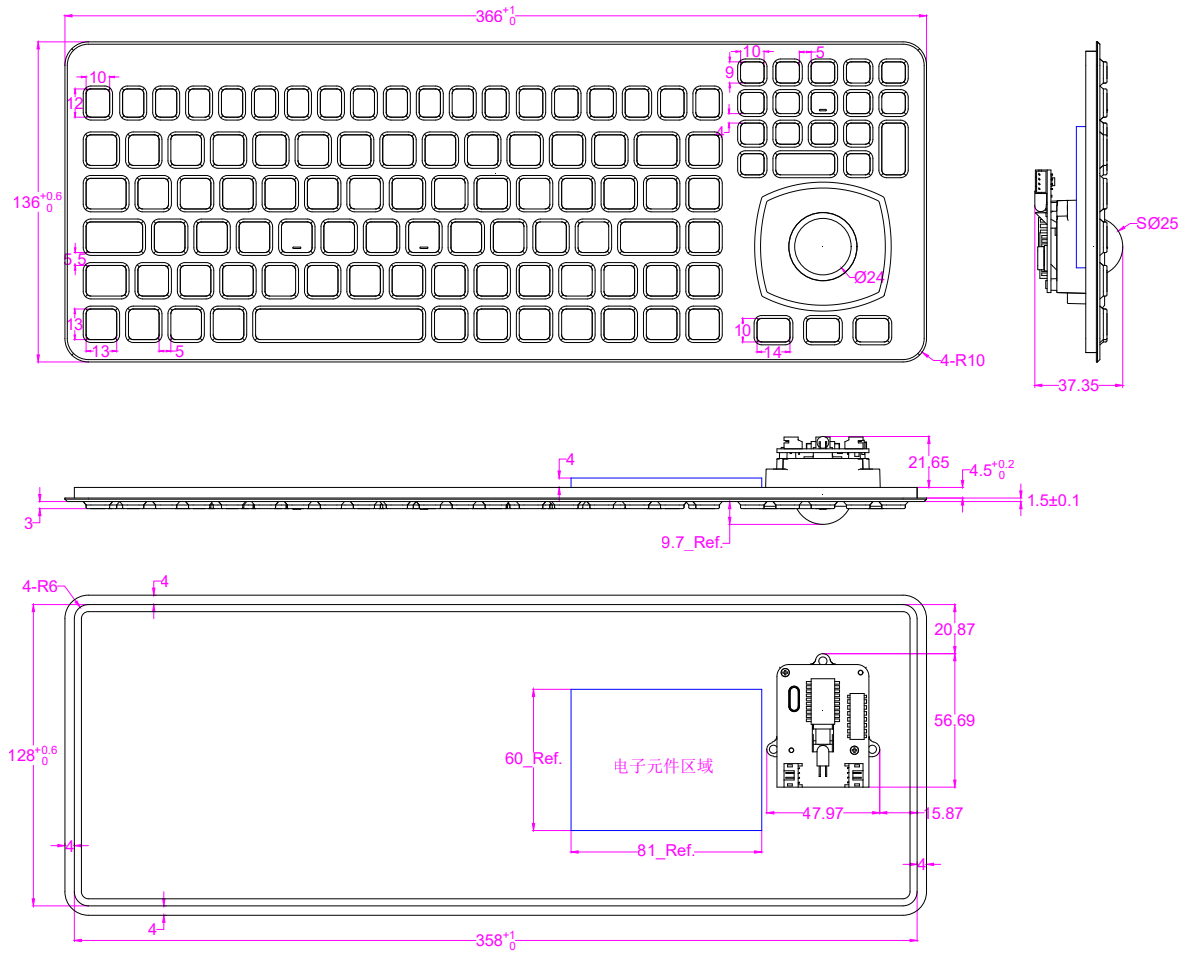

Date	Changes	REV
2021.11.16	Original	1.0

AW-M366-OTB-KP-FN-BL-OEM