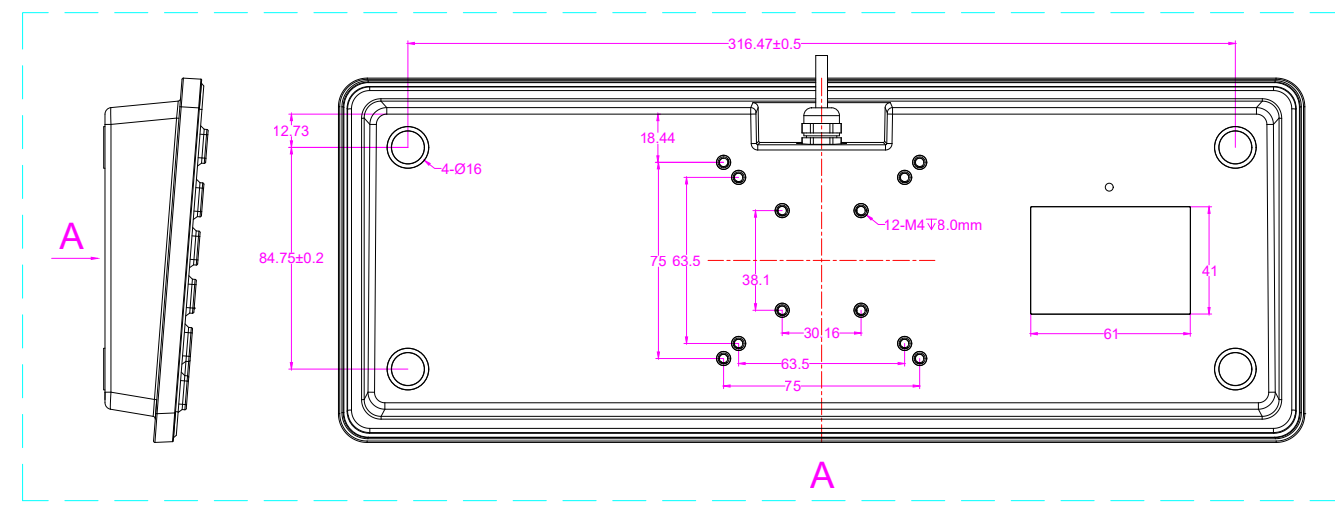

Date	Changes	REV
2023.11.20	Original	1.0

AW-M366KP-FN-BL-DT