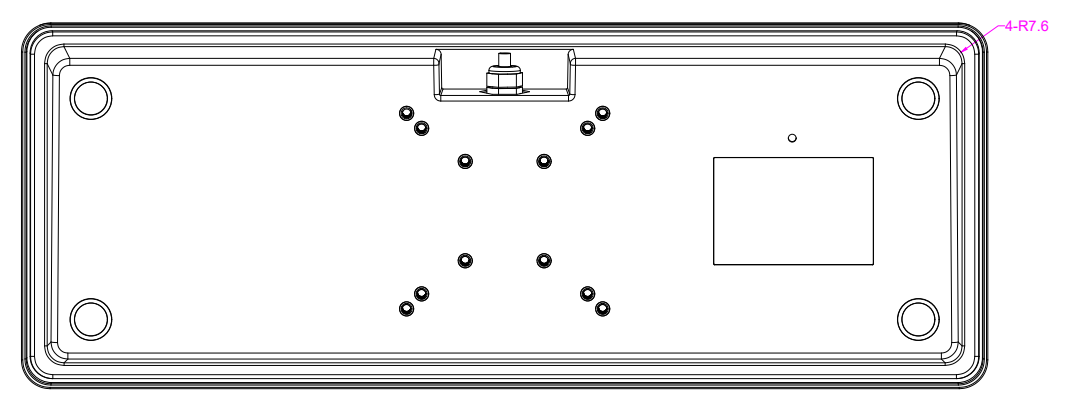

Date	Changes	REV
2023.11.20	Original	1.0

AW-M366KP-FN-BL-DT