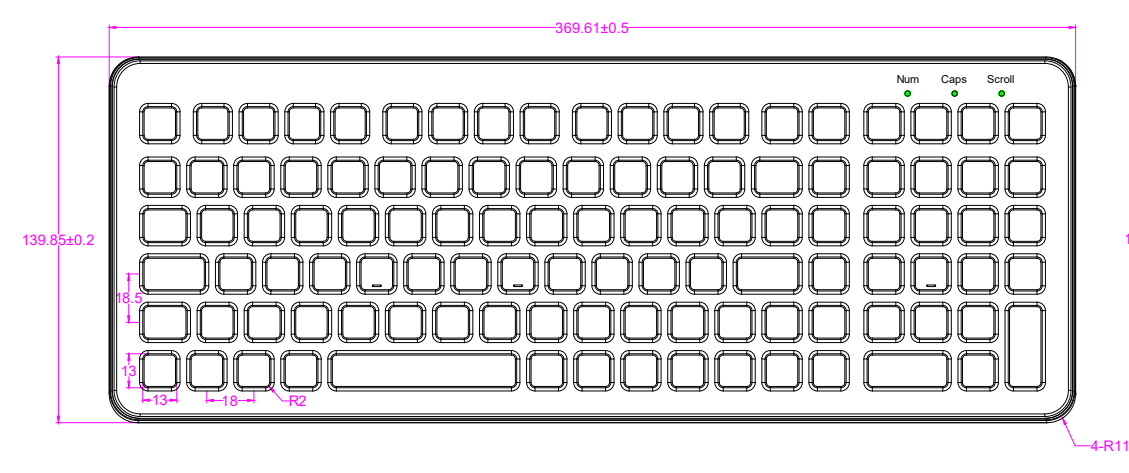

Date	Changes	REV
2023.11.20	Original	1.0

AW-M366KP-FN-BL-DT