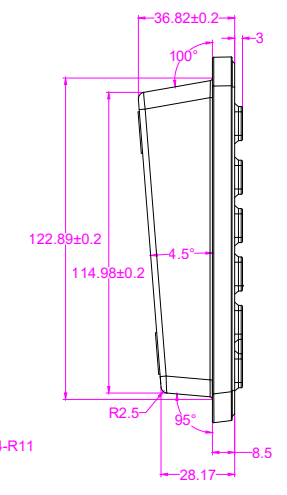

Date	Changes	REV
2023.11.20	Original	1.0

AW-M366KP-FN-BL-DT